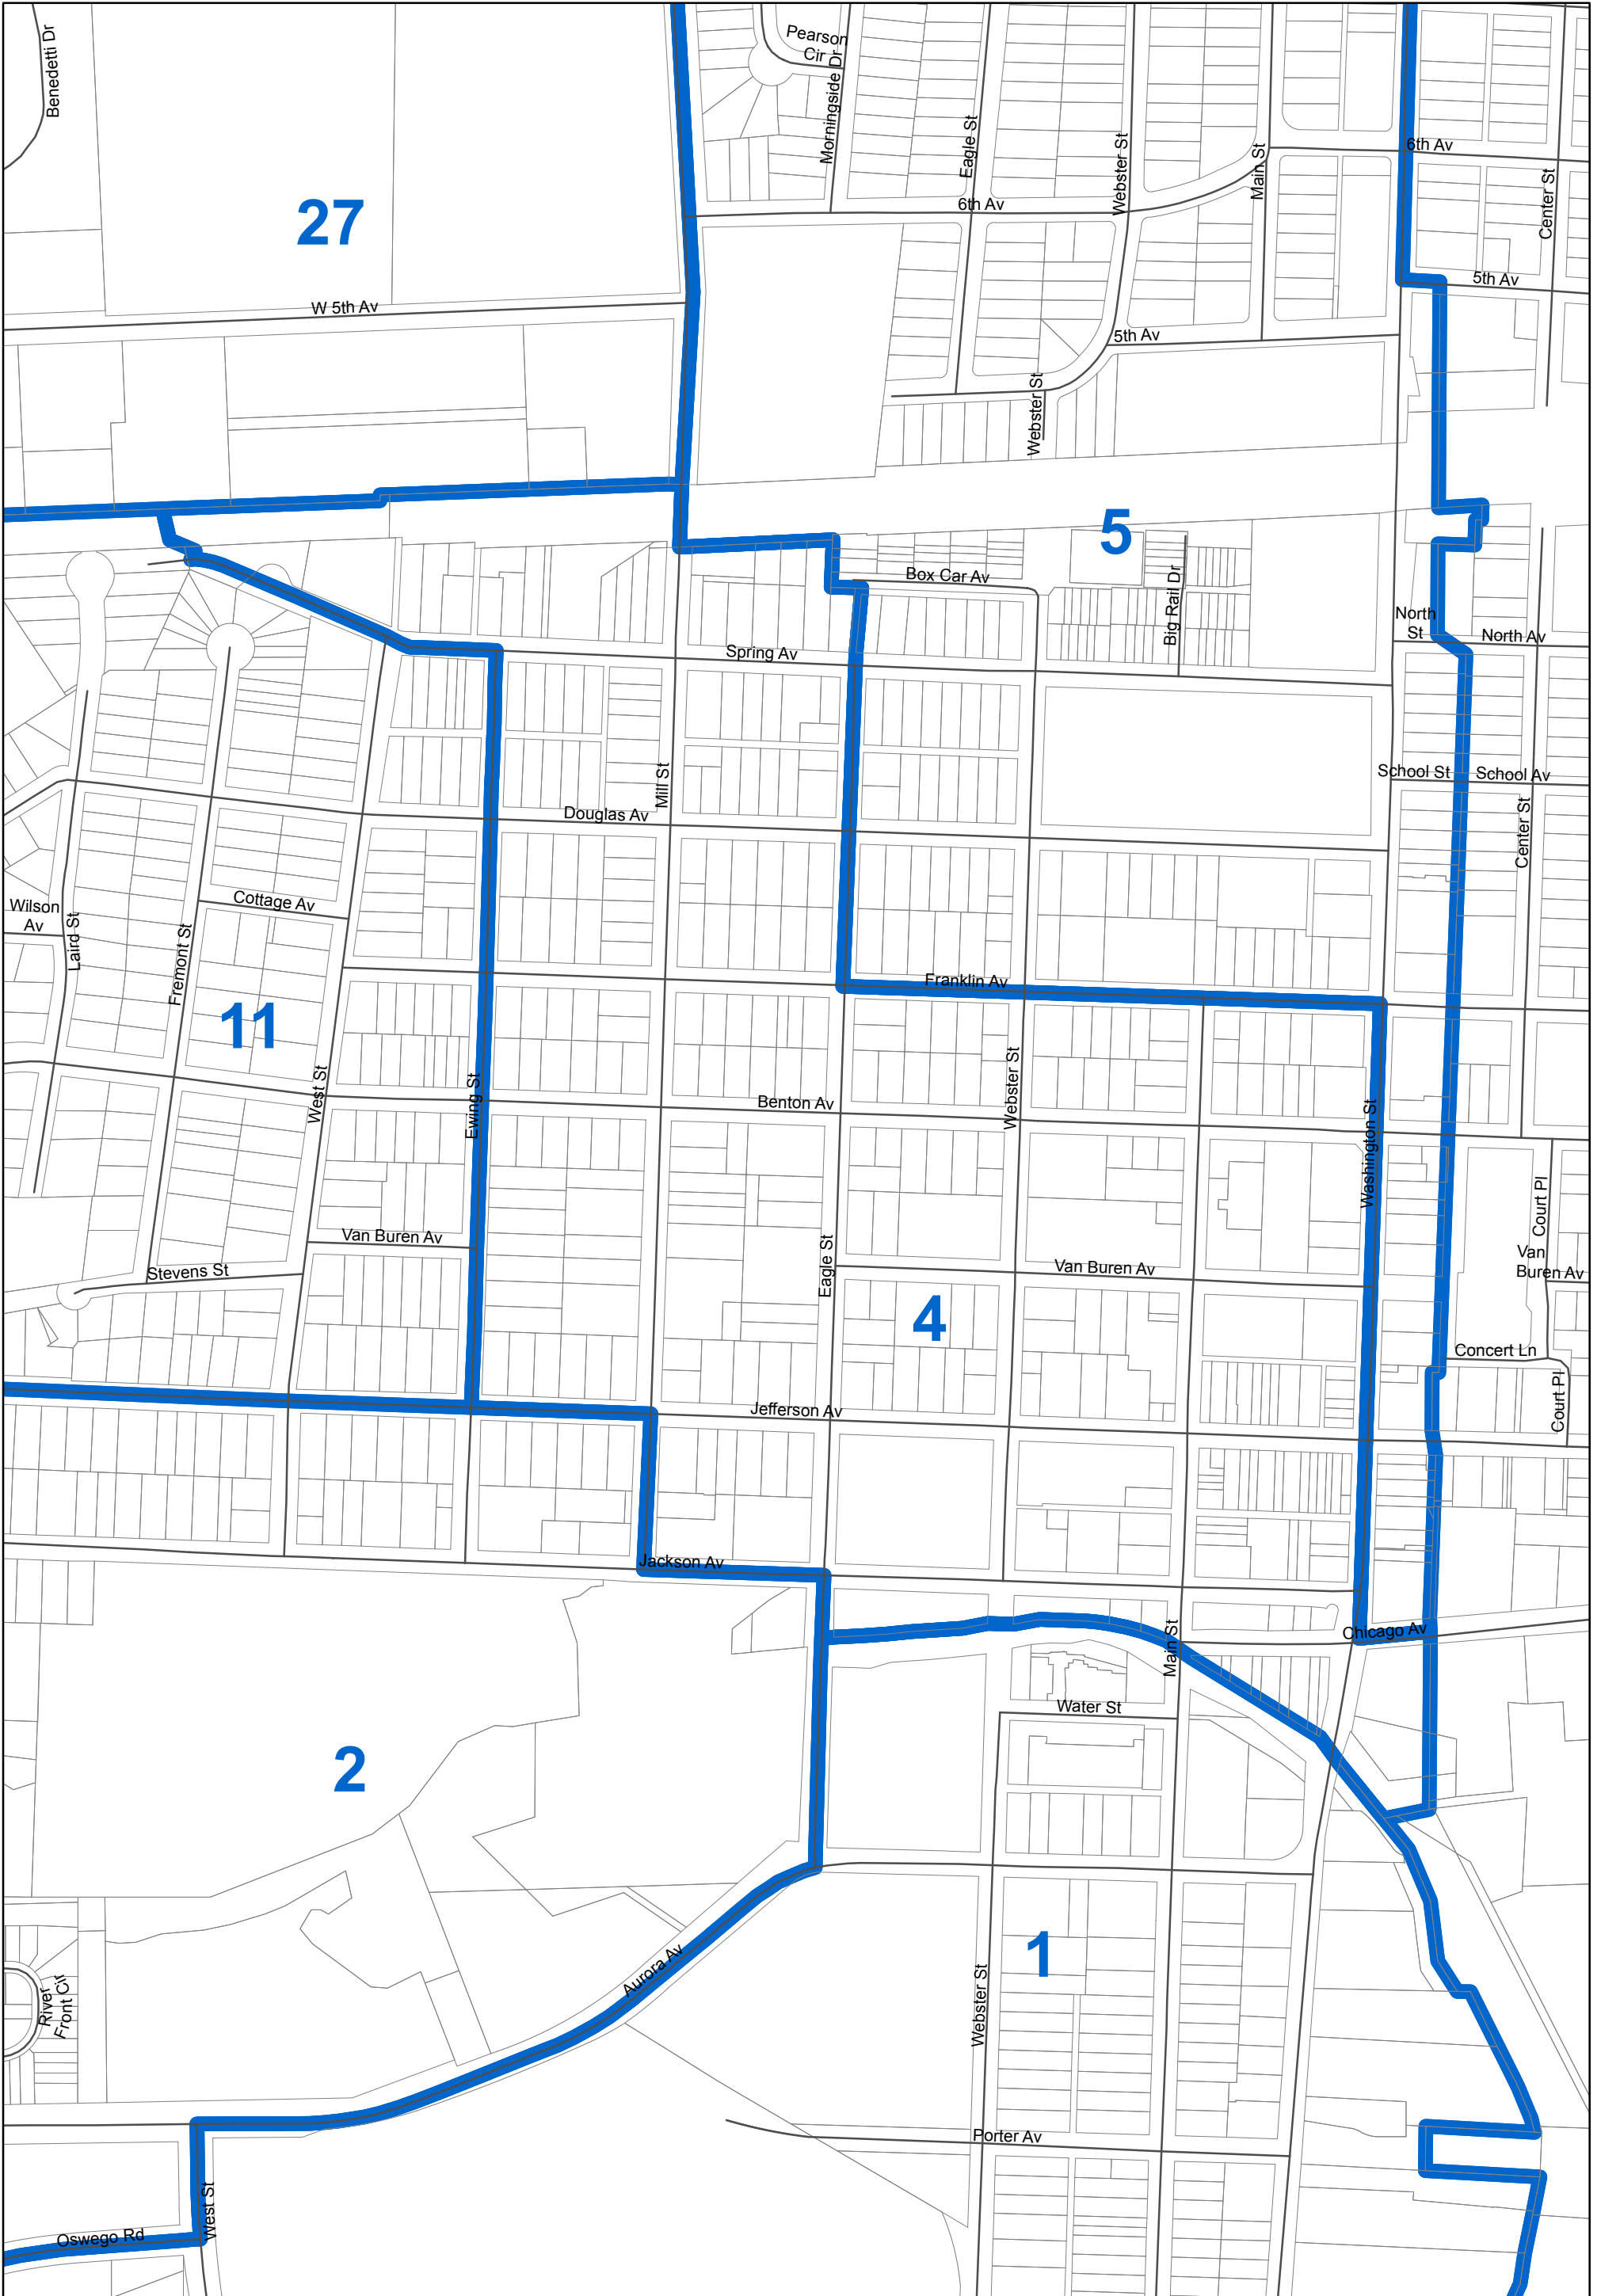

# Naperville 4

## DuPage County Clerk's Election Division

Date of Production: 3/13/2019  
DISCLAIMER: The accuracy of this map is limited to quality of data contained in other public records. This is not a substitute for an actual field survey or field investigation.