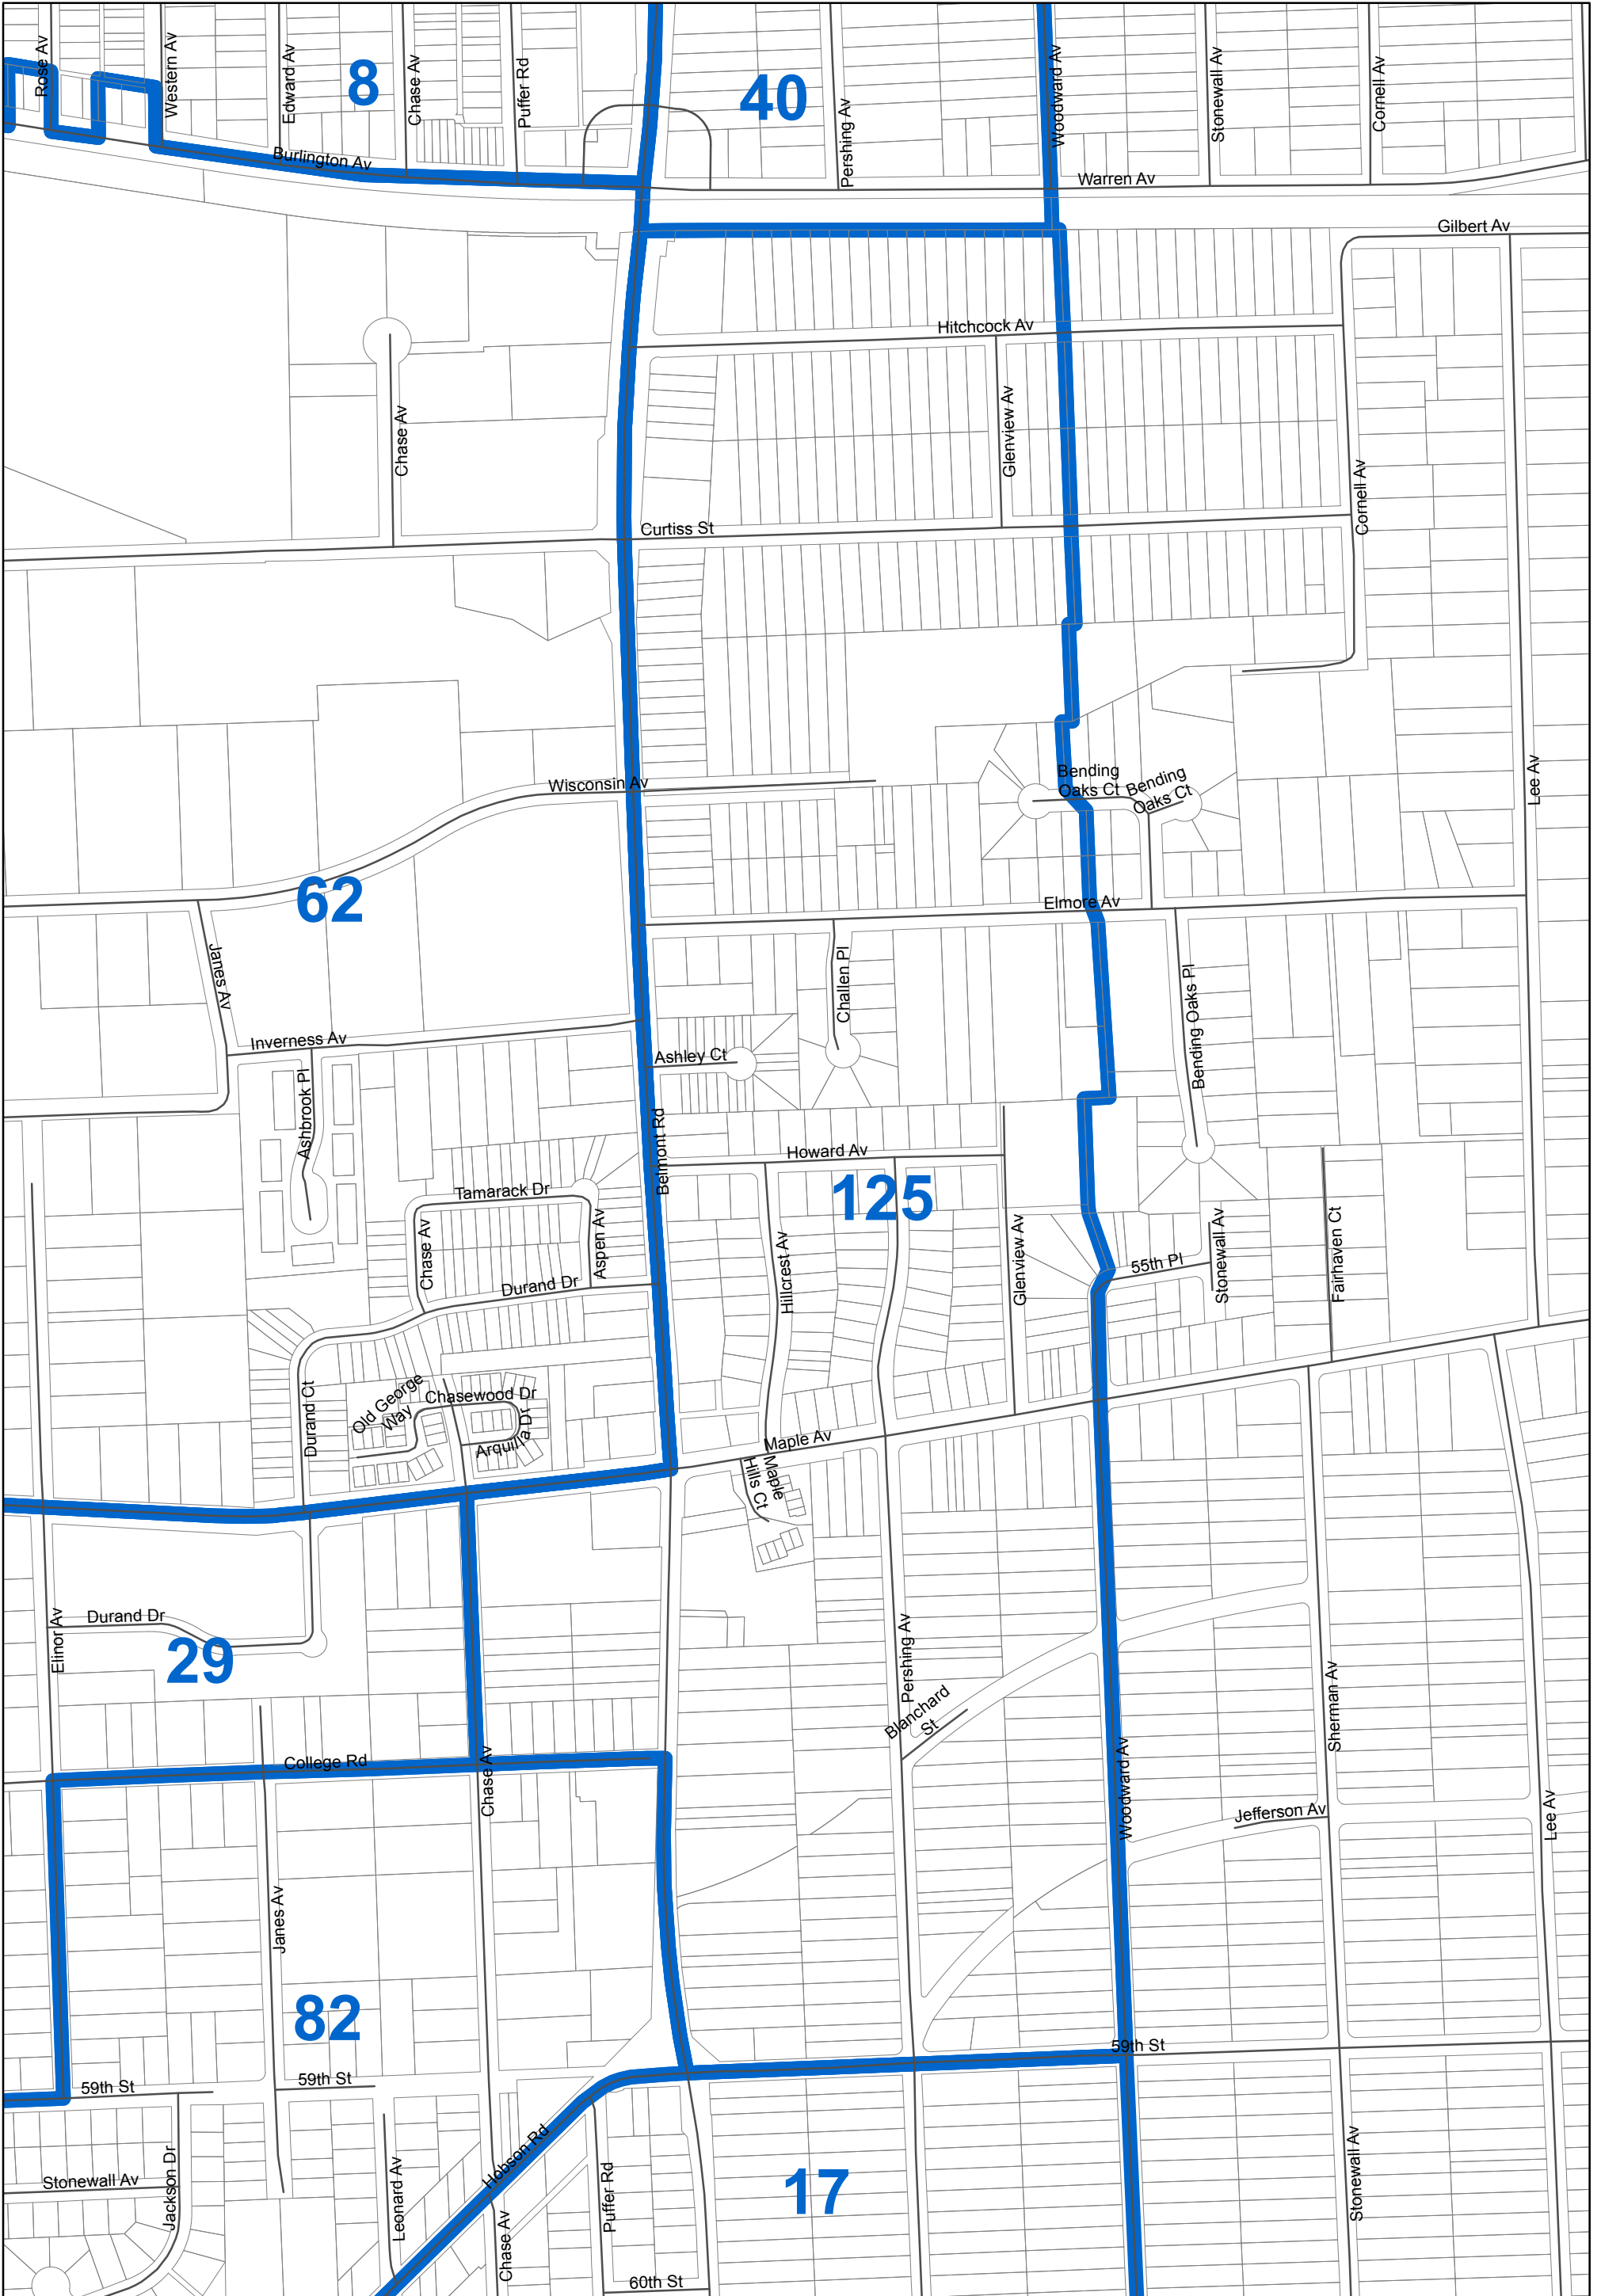

Lisle 125

DuPage County Clerk's Election Division

Date of Production: 3/13/2019
DISCLAIMER: The accuracy of this map is limited to quality of data contained in other public records. This is not a substitute for an actual field survey or field investigation.