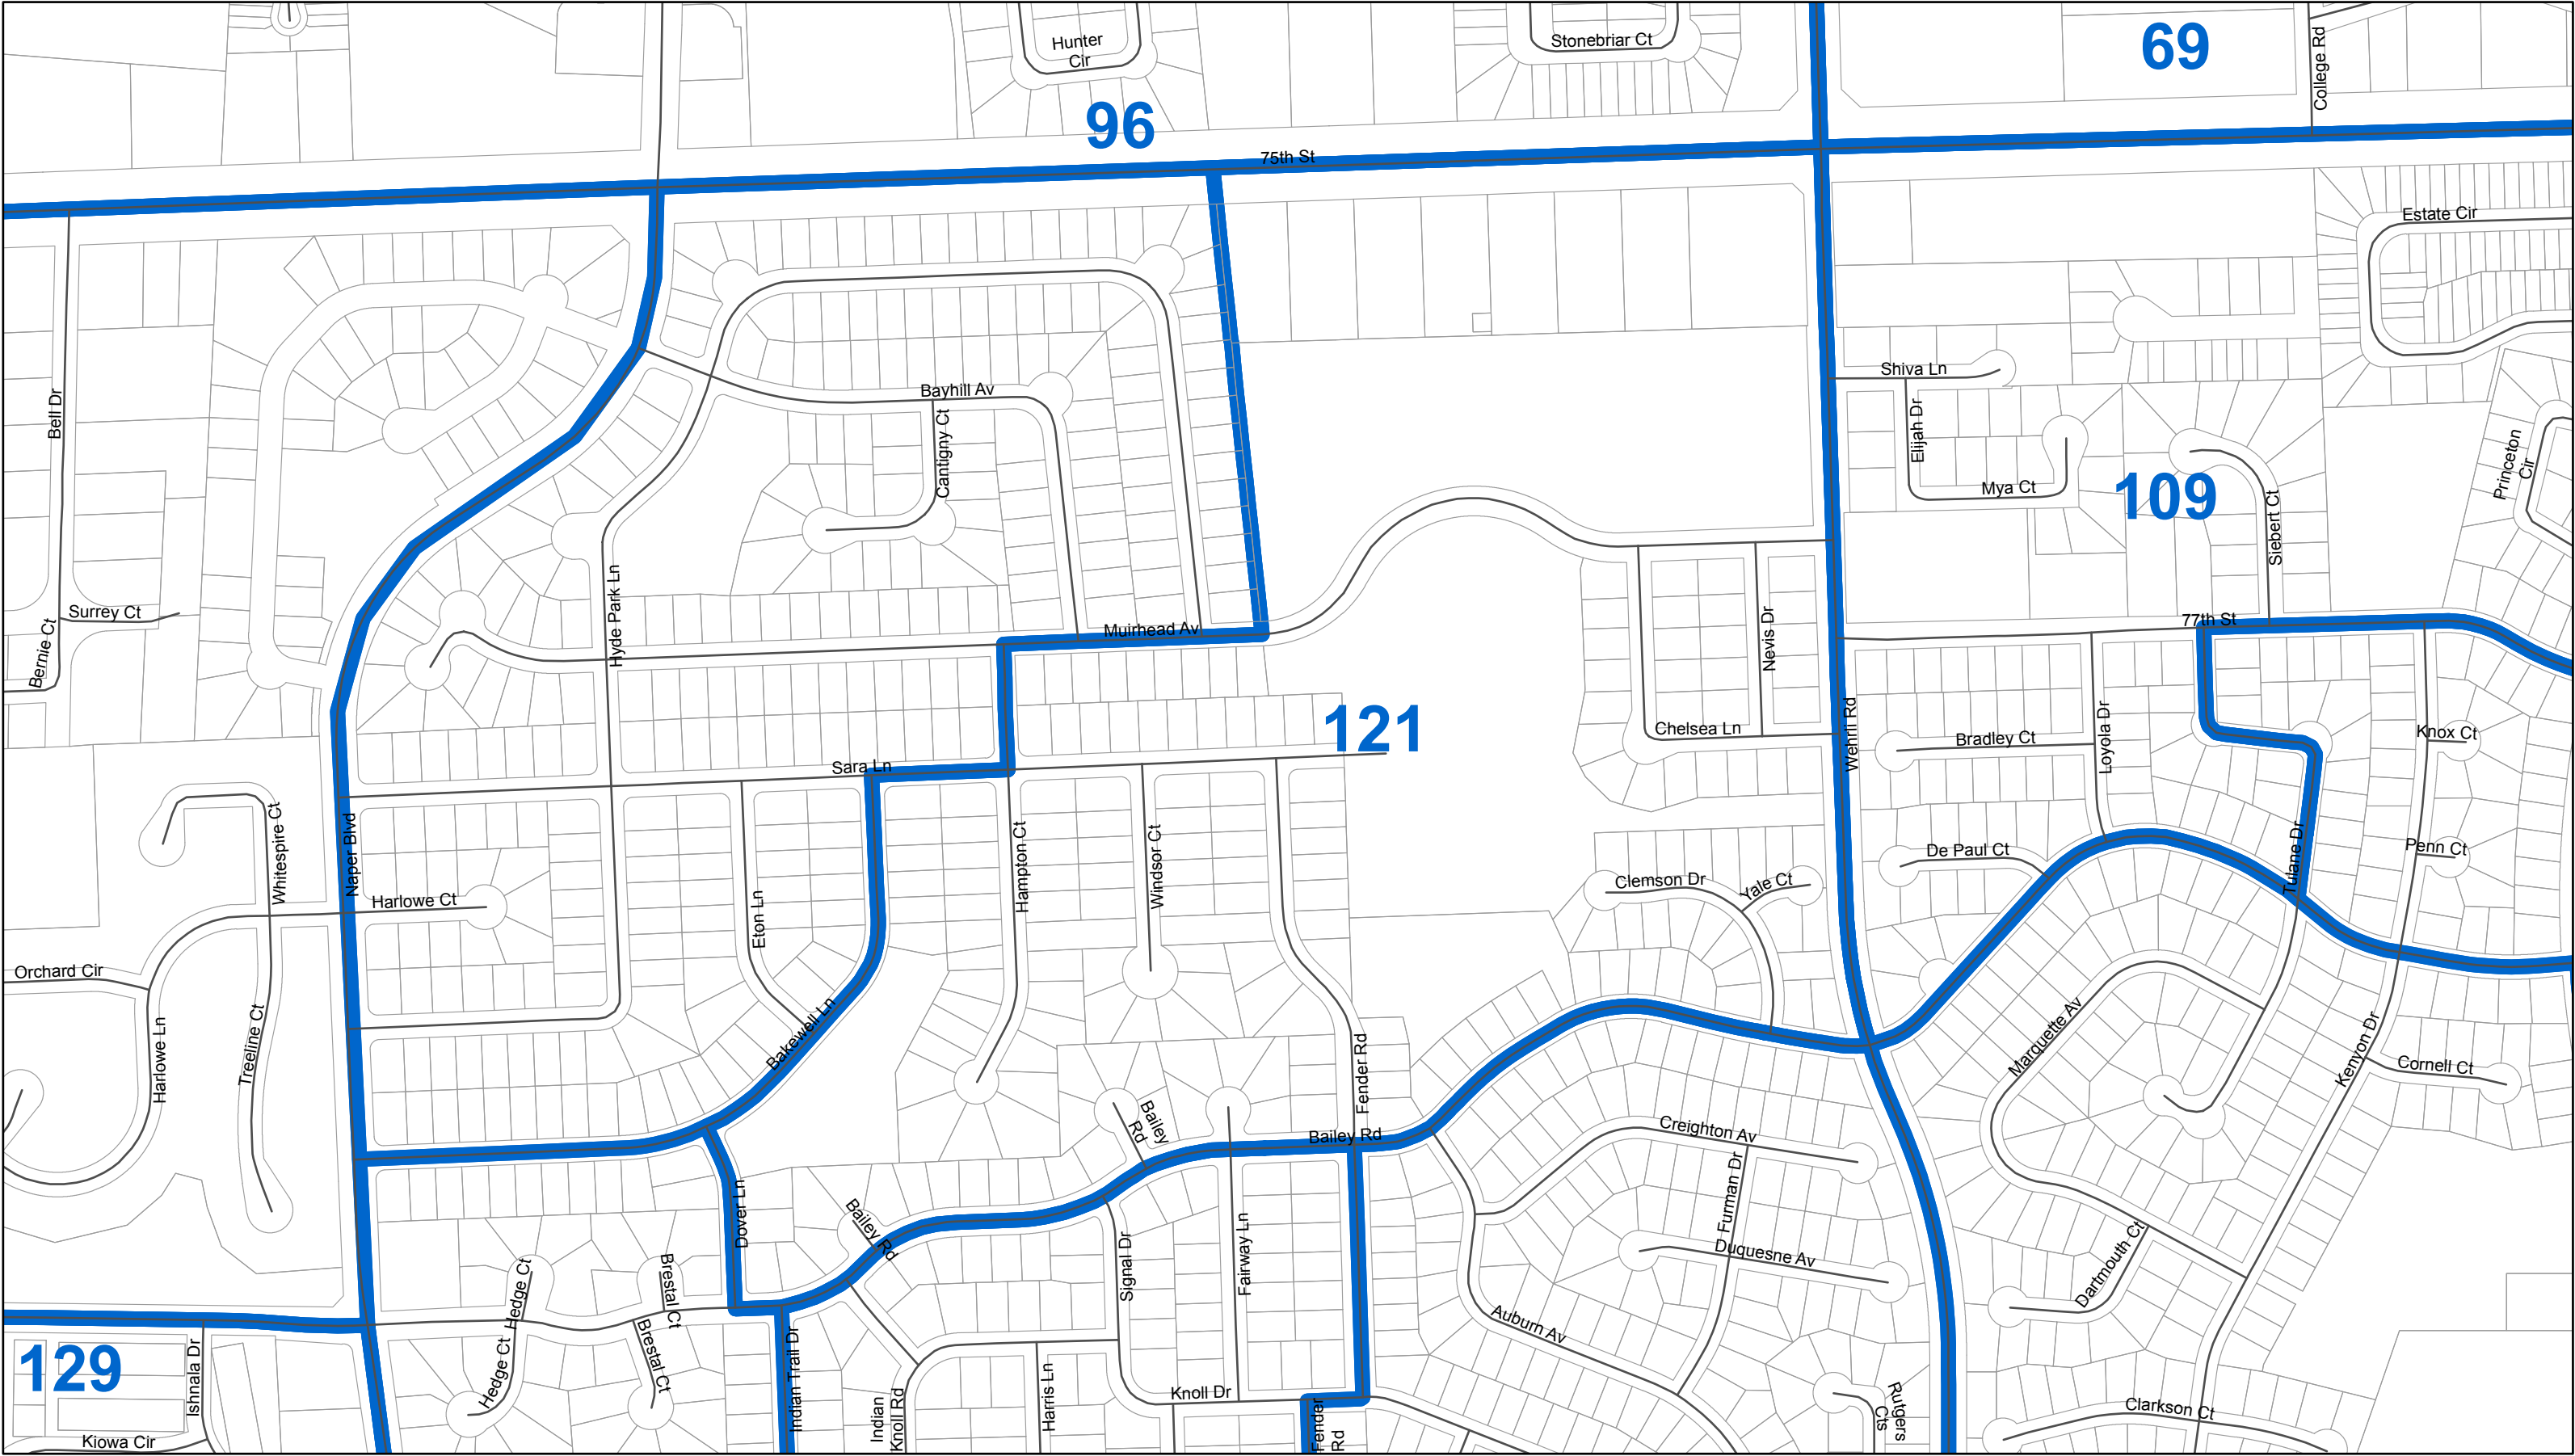

Lisle 121 DuPage County Election Commission

Cathy Terrill
Chairperson

James S. Lowe
Vice Chair

John J Boske
Secretary

Joseph Sobecki
Executive Director

August 11, 2017
DISCLAIMER: The accuracy of this map is limited to quality of data contained in other public records. This is not a substitute for an actual field survey or field investigation.