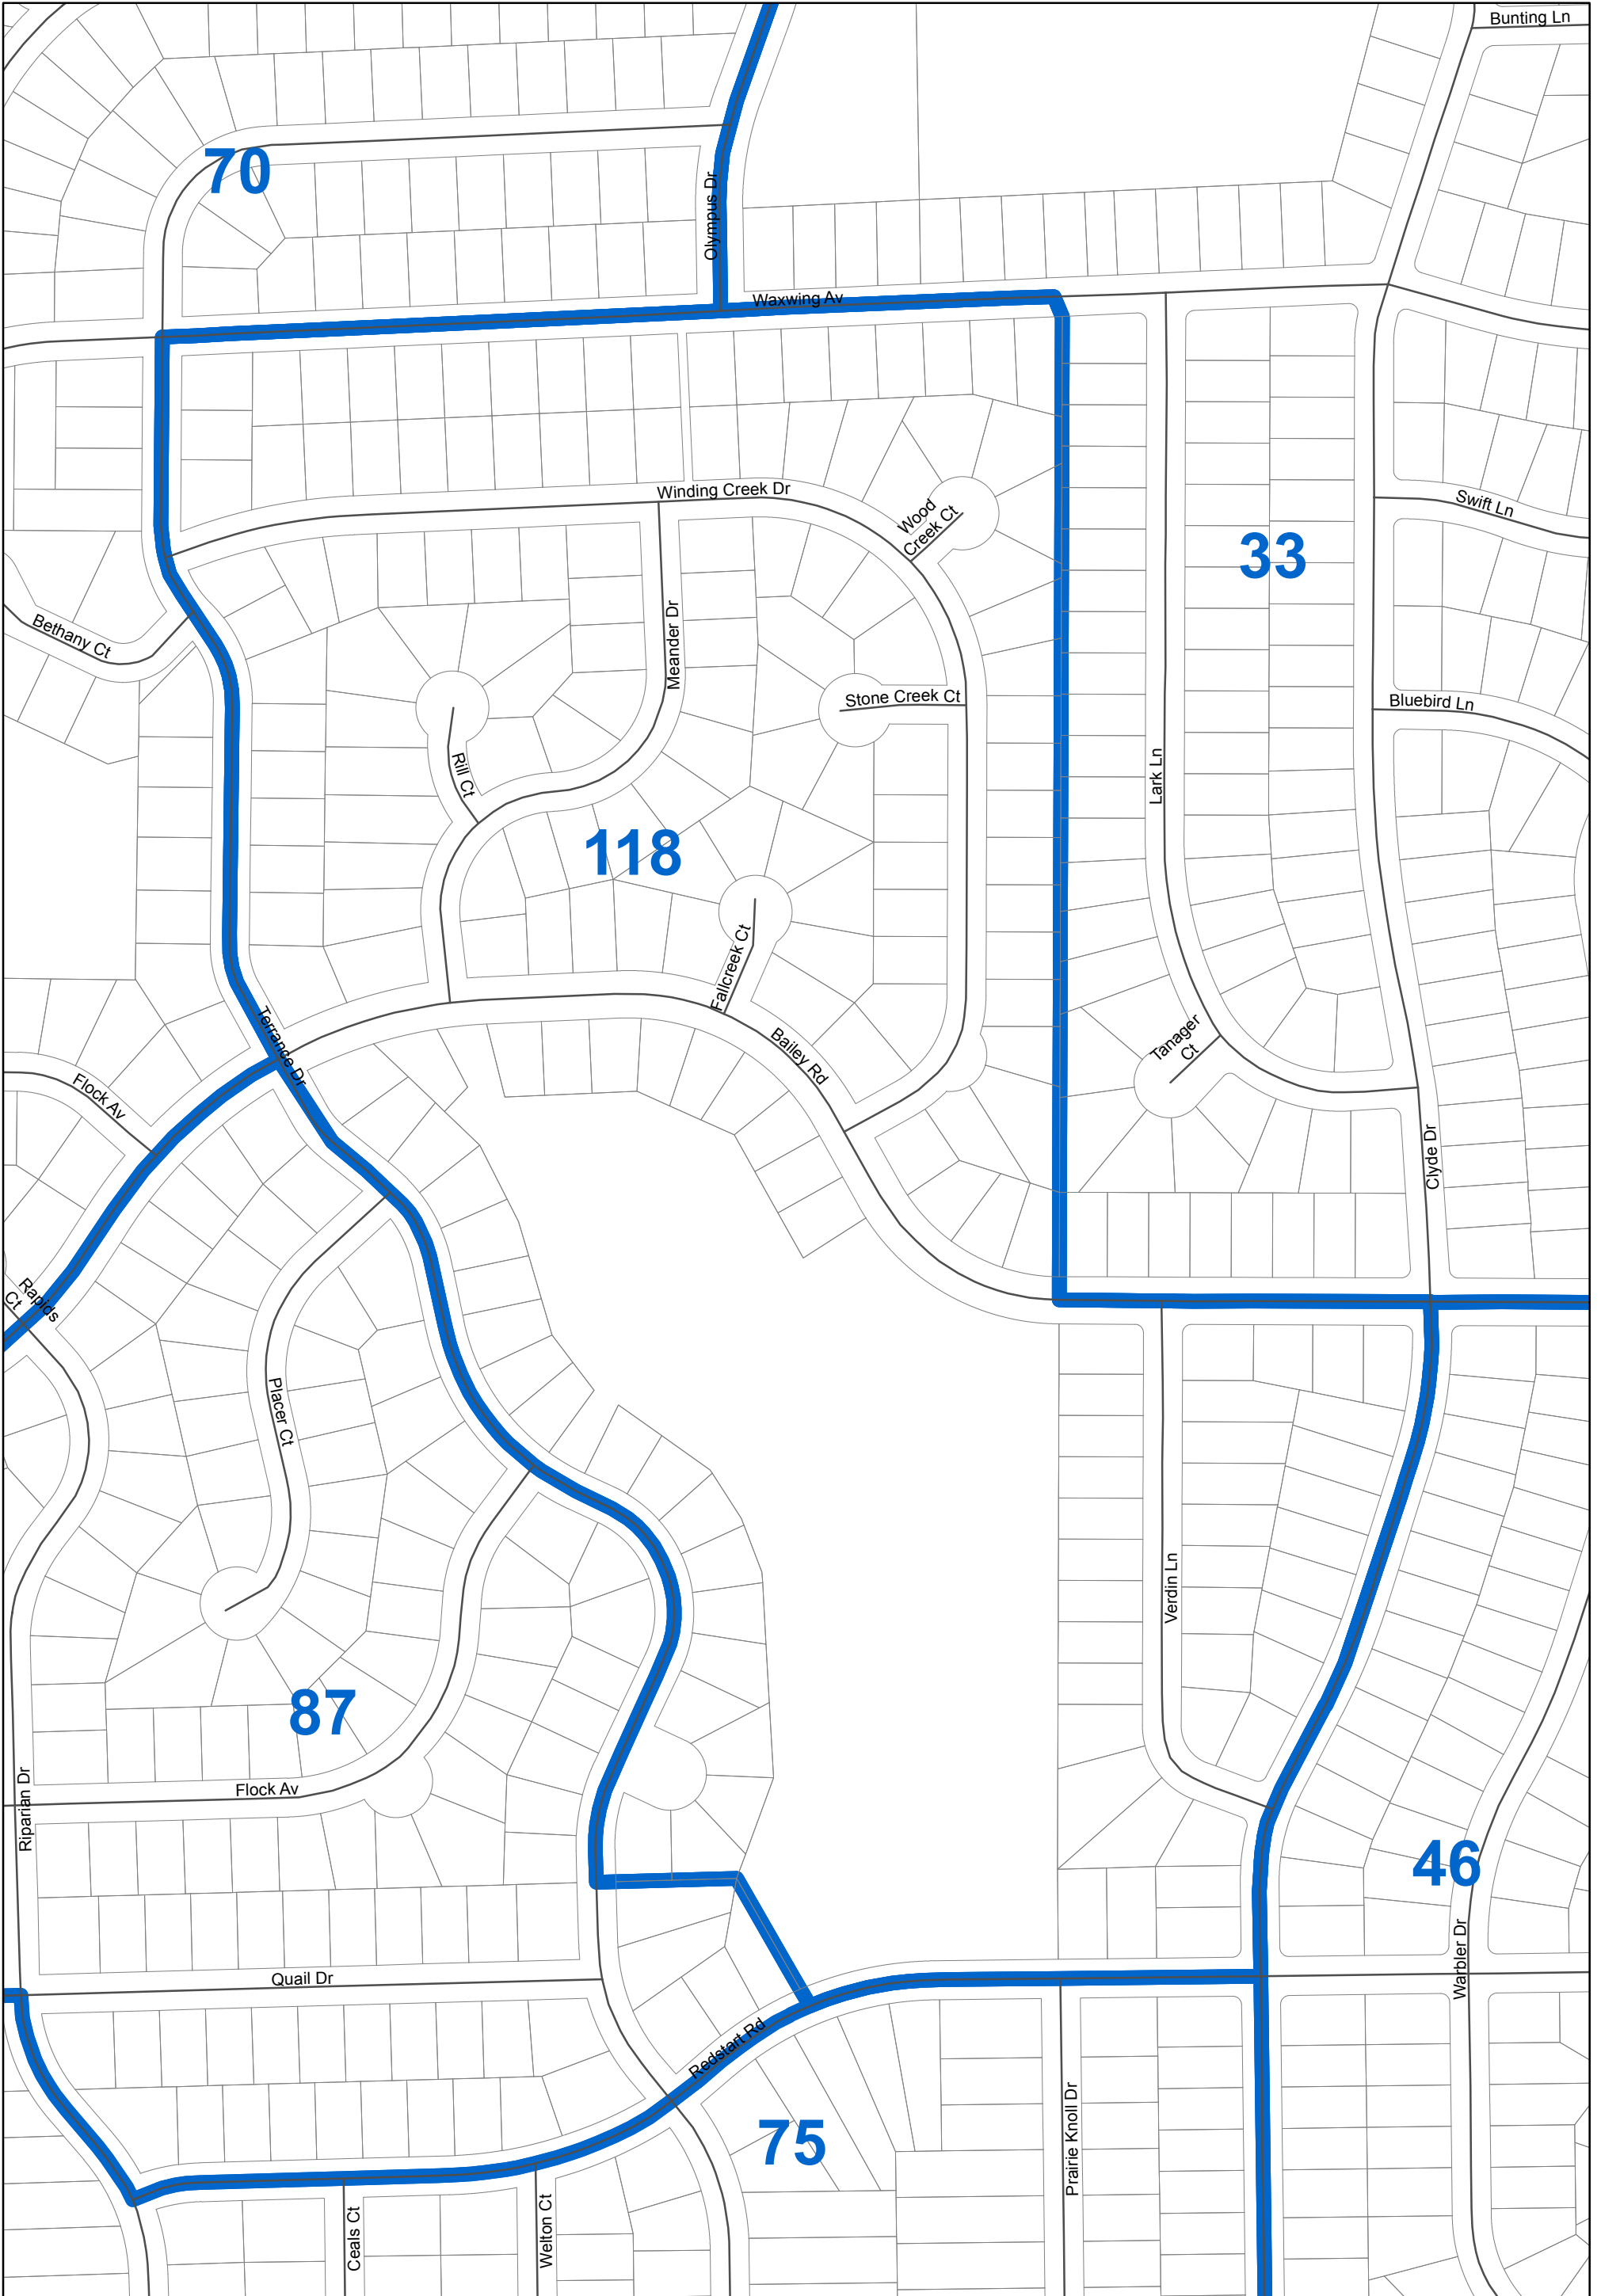

Lisle 118

DuPage County Clerk's Election Division

Date of Production: 3/13/2019
DISCLAIMER: The accuracy of this map is limited to quality of data contained in other public records. This is not a substitute for an actual field survey or field investigation.