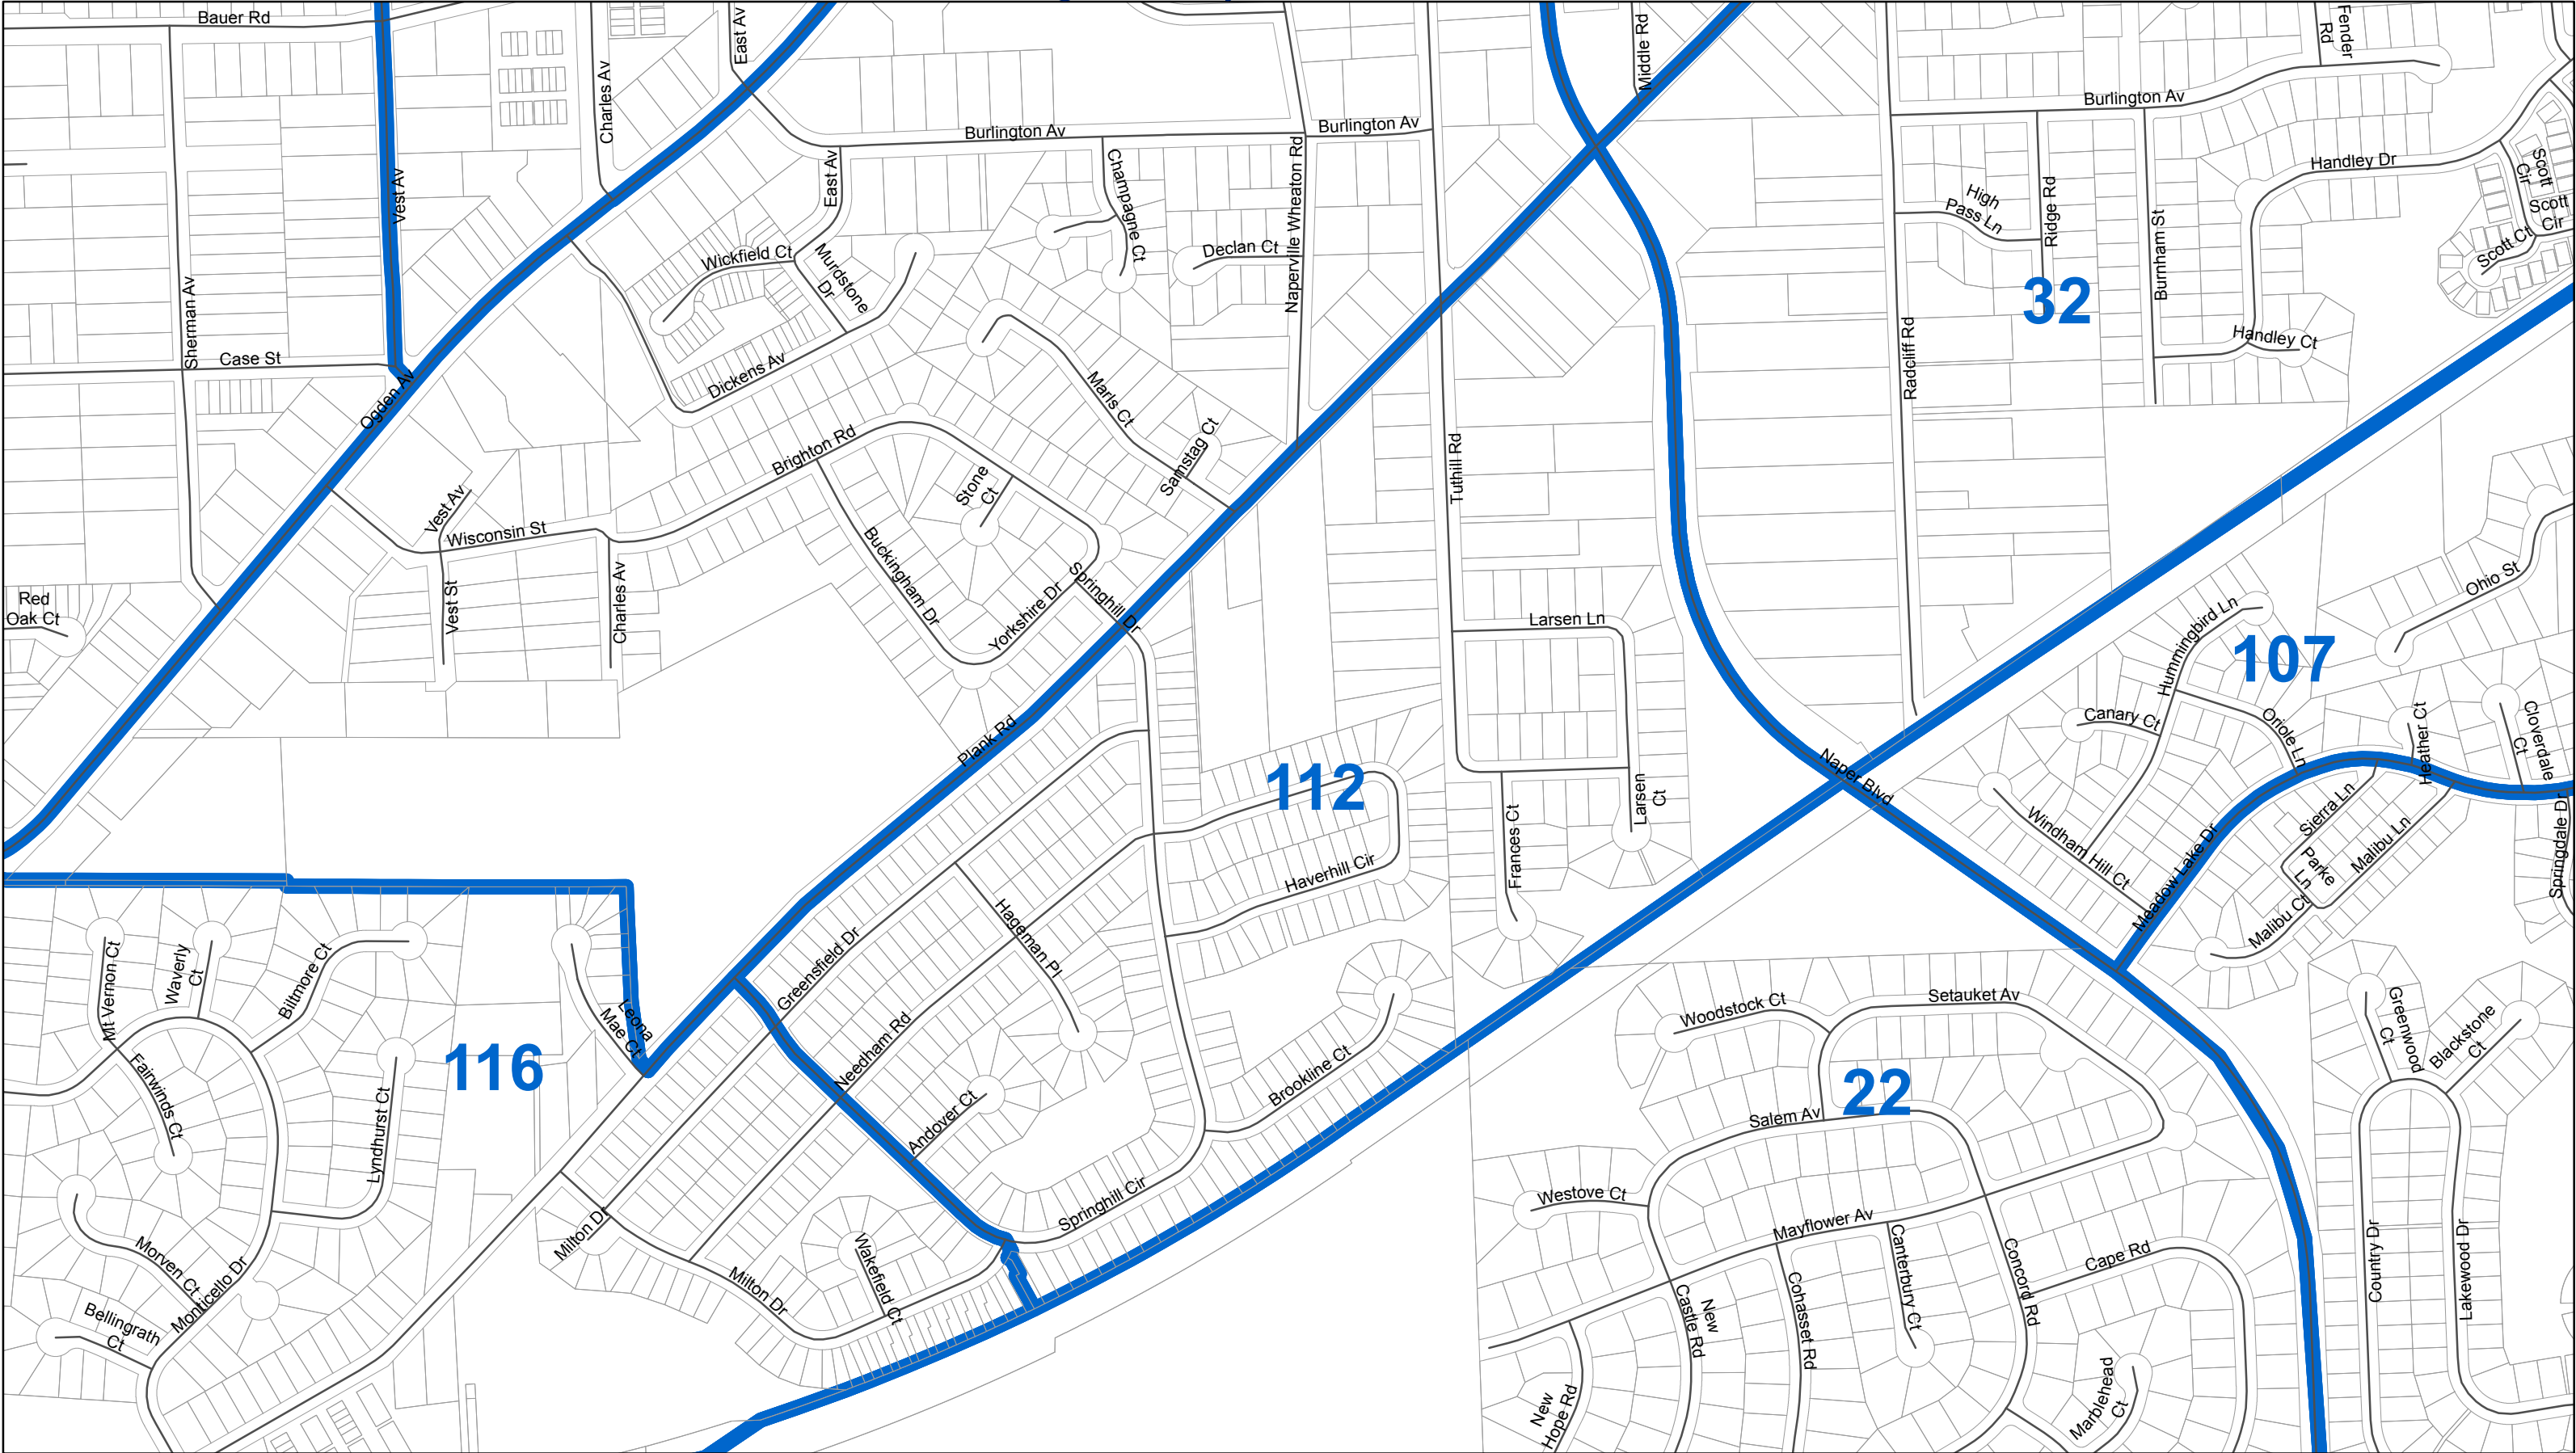

Lisle 112

DuPage County Clerk's Election Division

Date of Production: 3/13/2019
DISCLAIMER: The accuracy of this map is limited to quality of data contained in other public records. This is not a substitute for an actual field survey or field investigation.