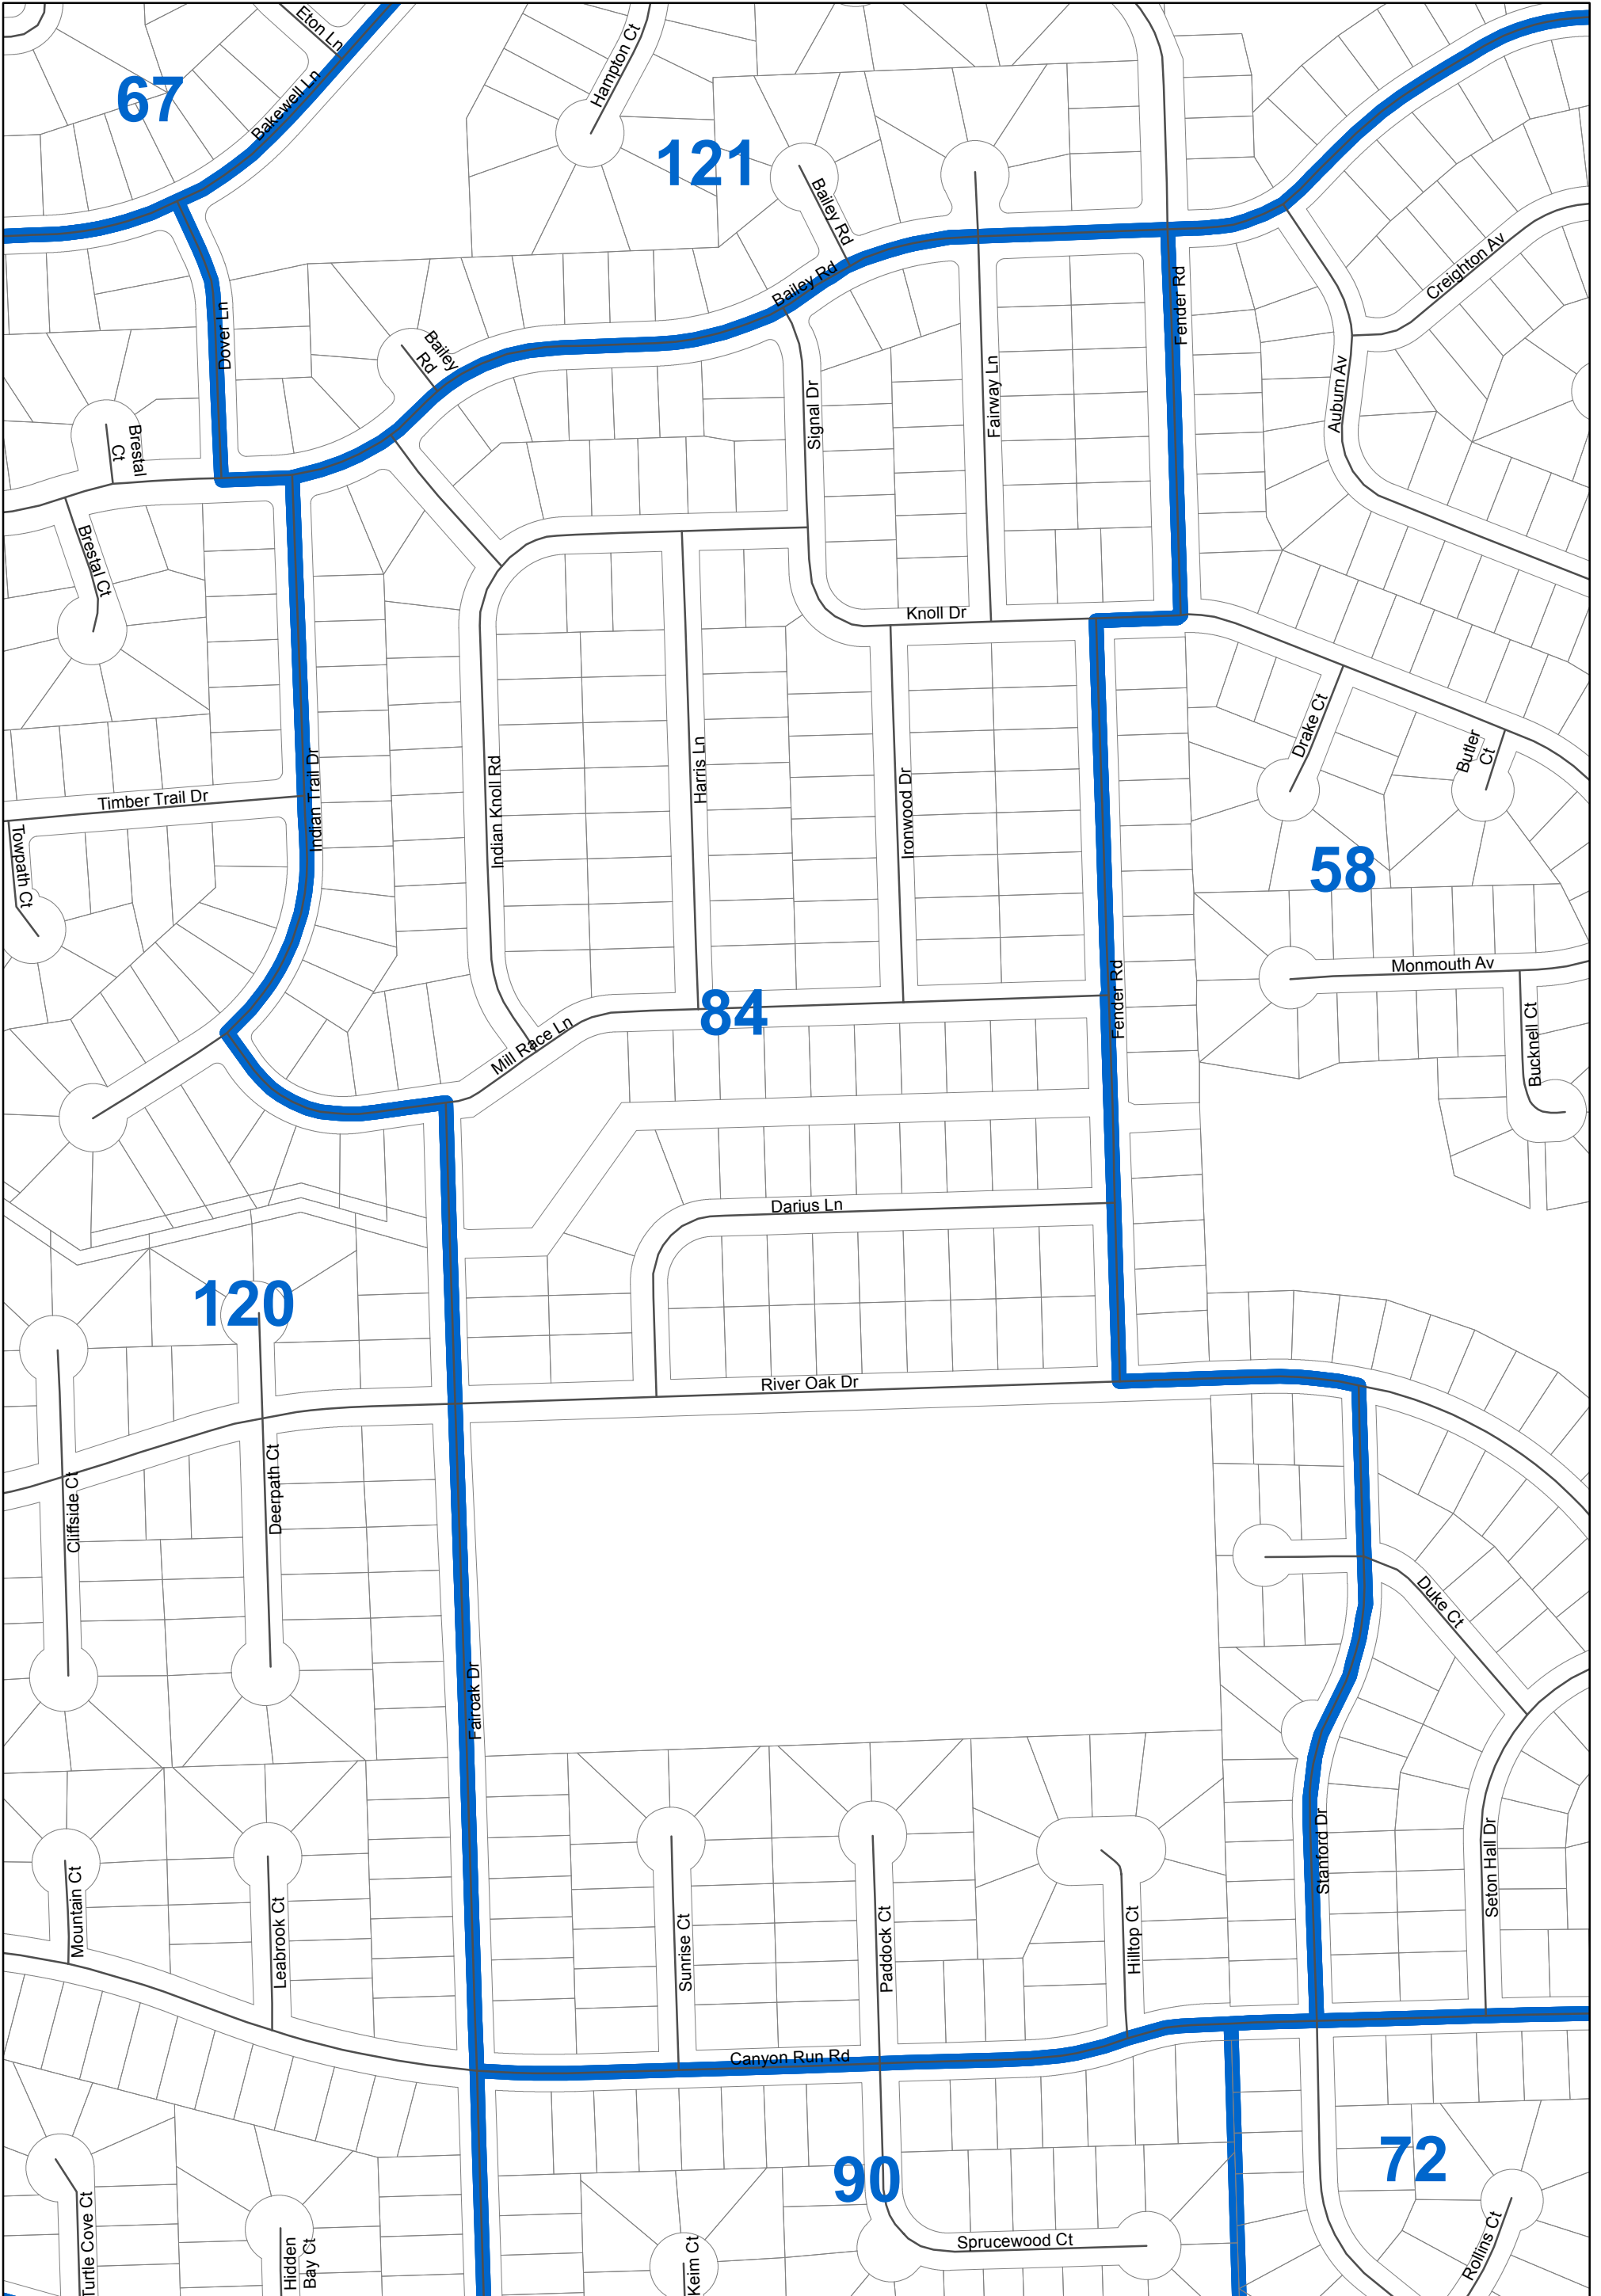

# Lisle 84

DuPage County Clerk's Election Division

Date of Production: 3/13/2019  
DISCLAIMER: The accuracy of this map is limited to quality of data contained in other public records. This is not a substitute for an actual field survey or field investigation.