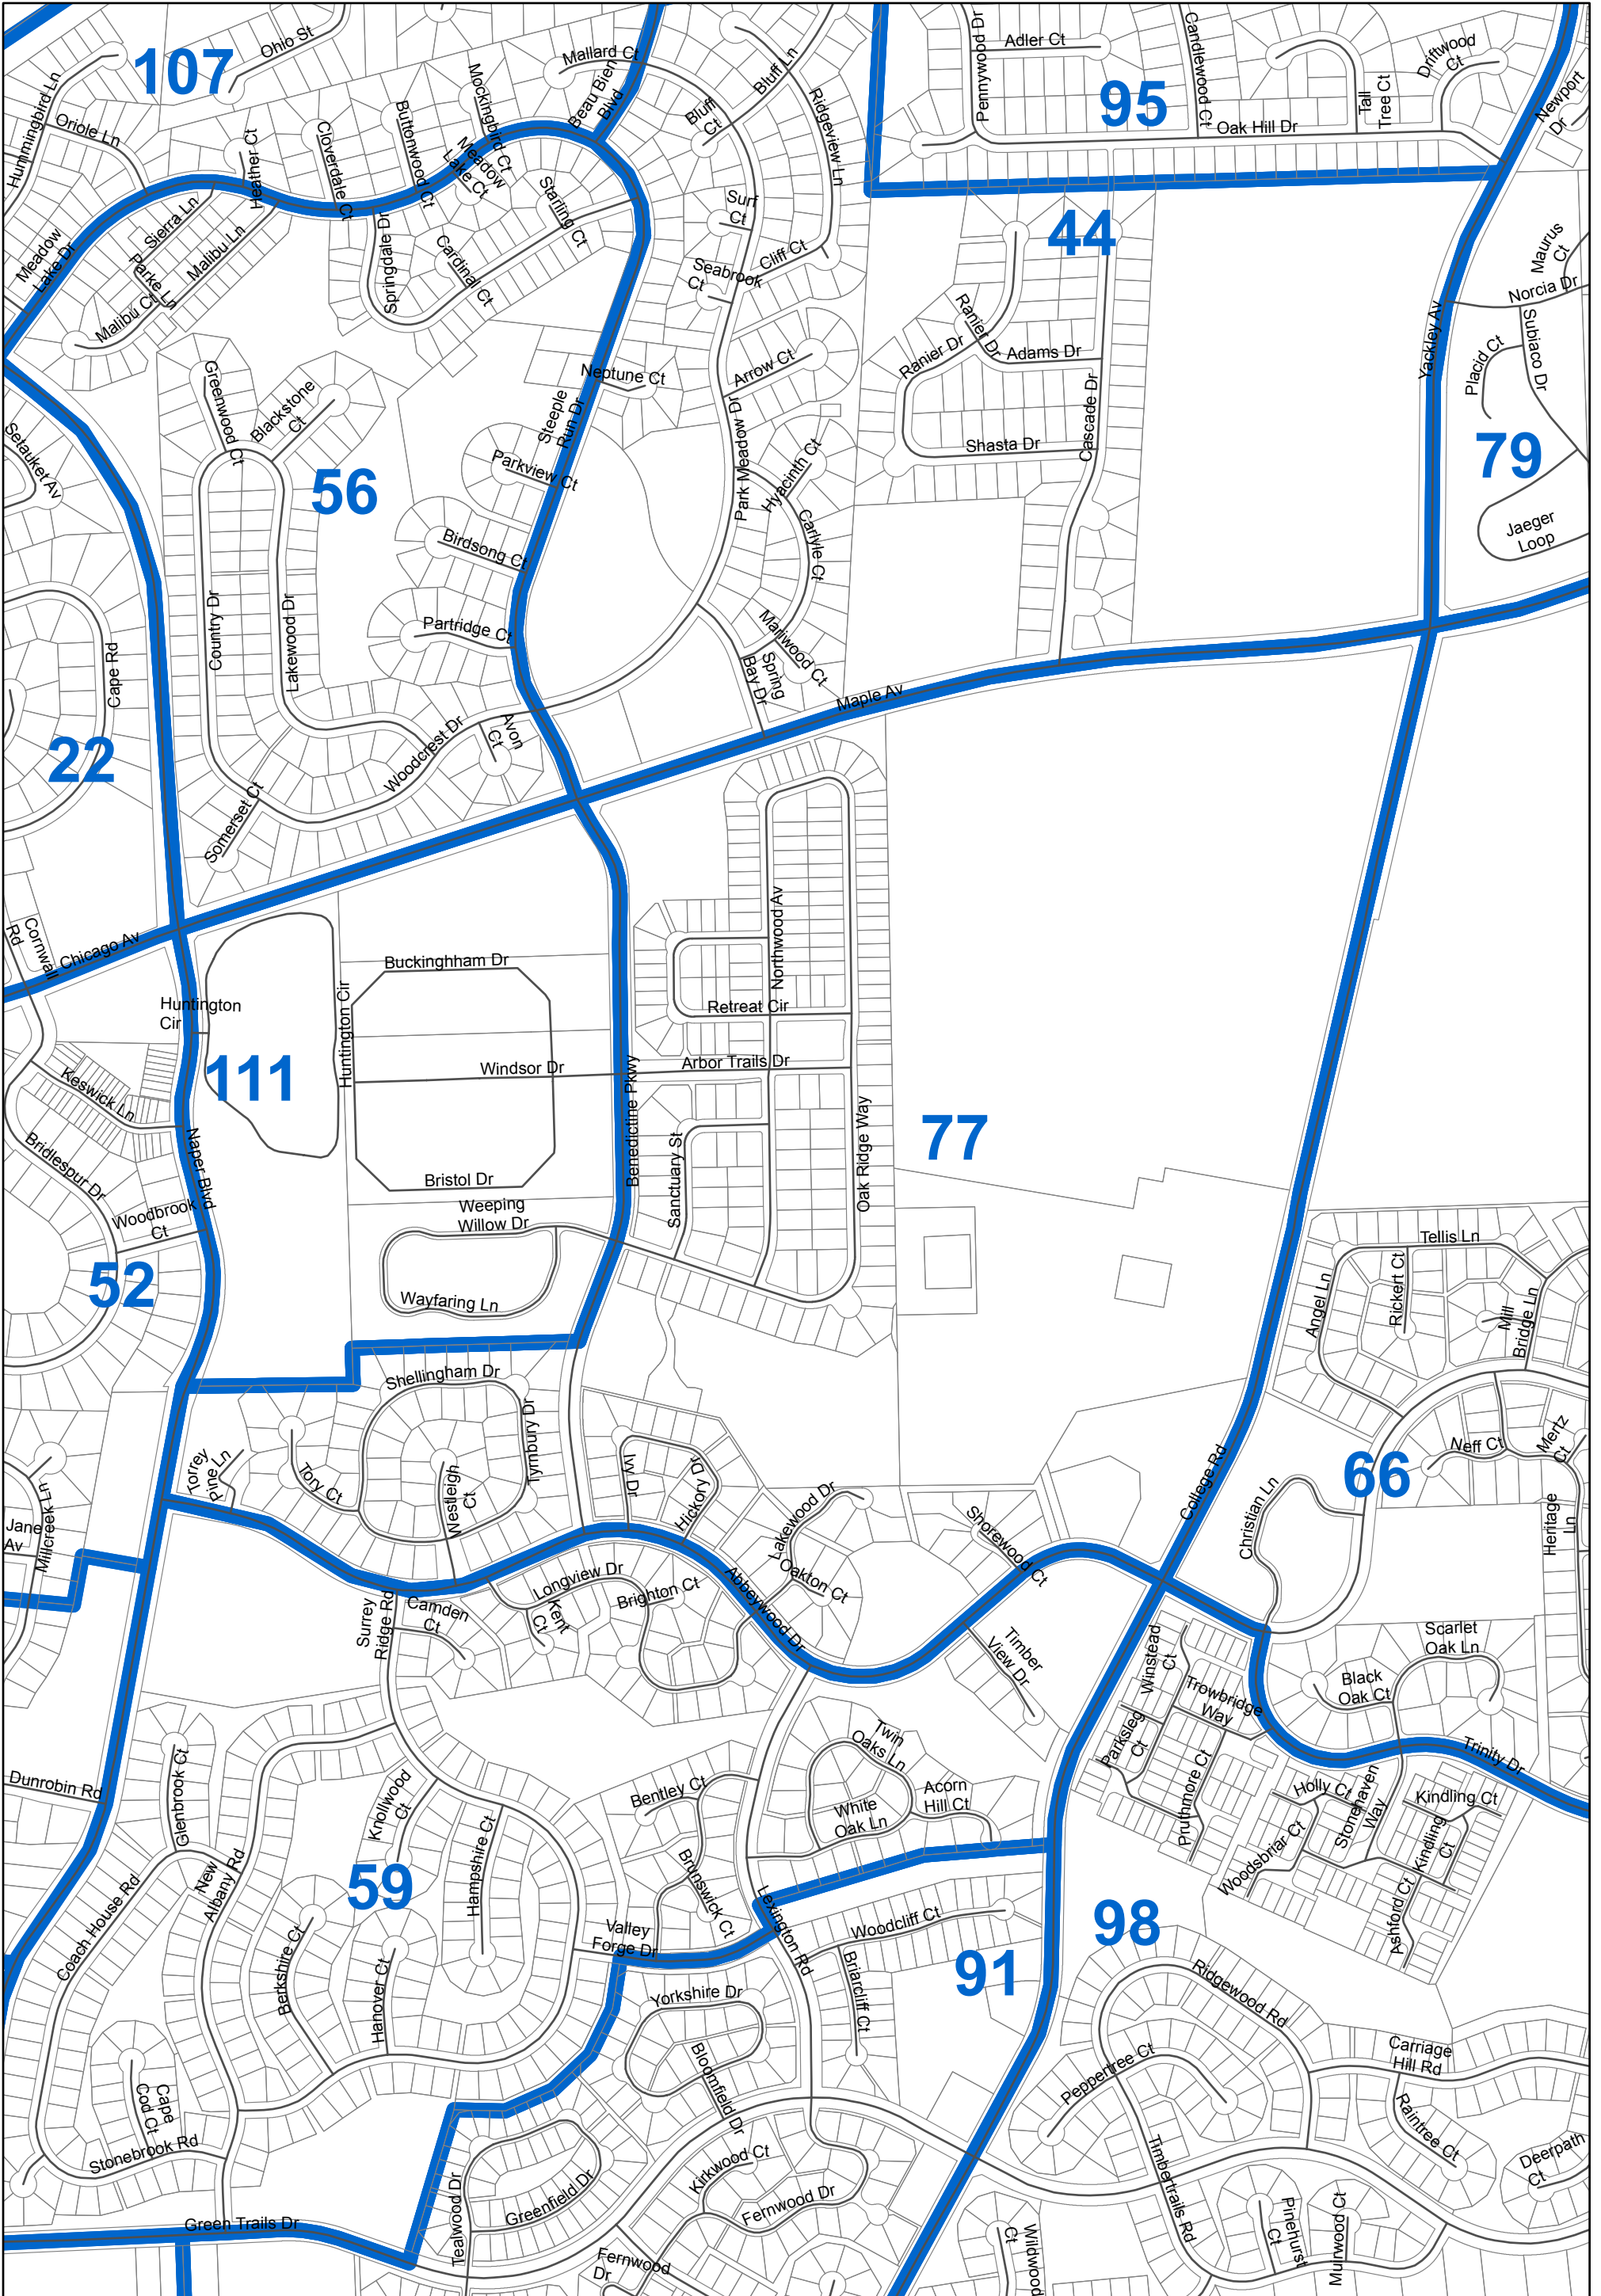

Lisle 77

DuPage County Election Commission

Cathy Terrill
Chairperson

James S. Lowe
Vice Chair

John J. Boske
Secretary

Joseph Sobecki
Executive Director

August 11, 2017
DISCLAIMER: The accuracy of this map is limited to quality of data contained in other public records. This is not a substitute for an actual field survey or field investigation.