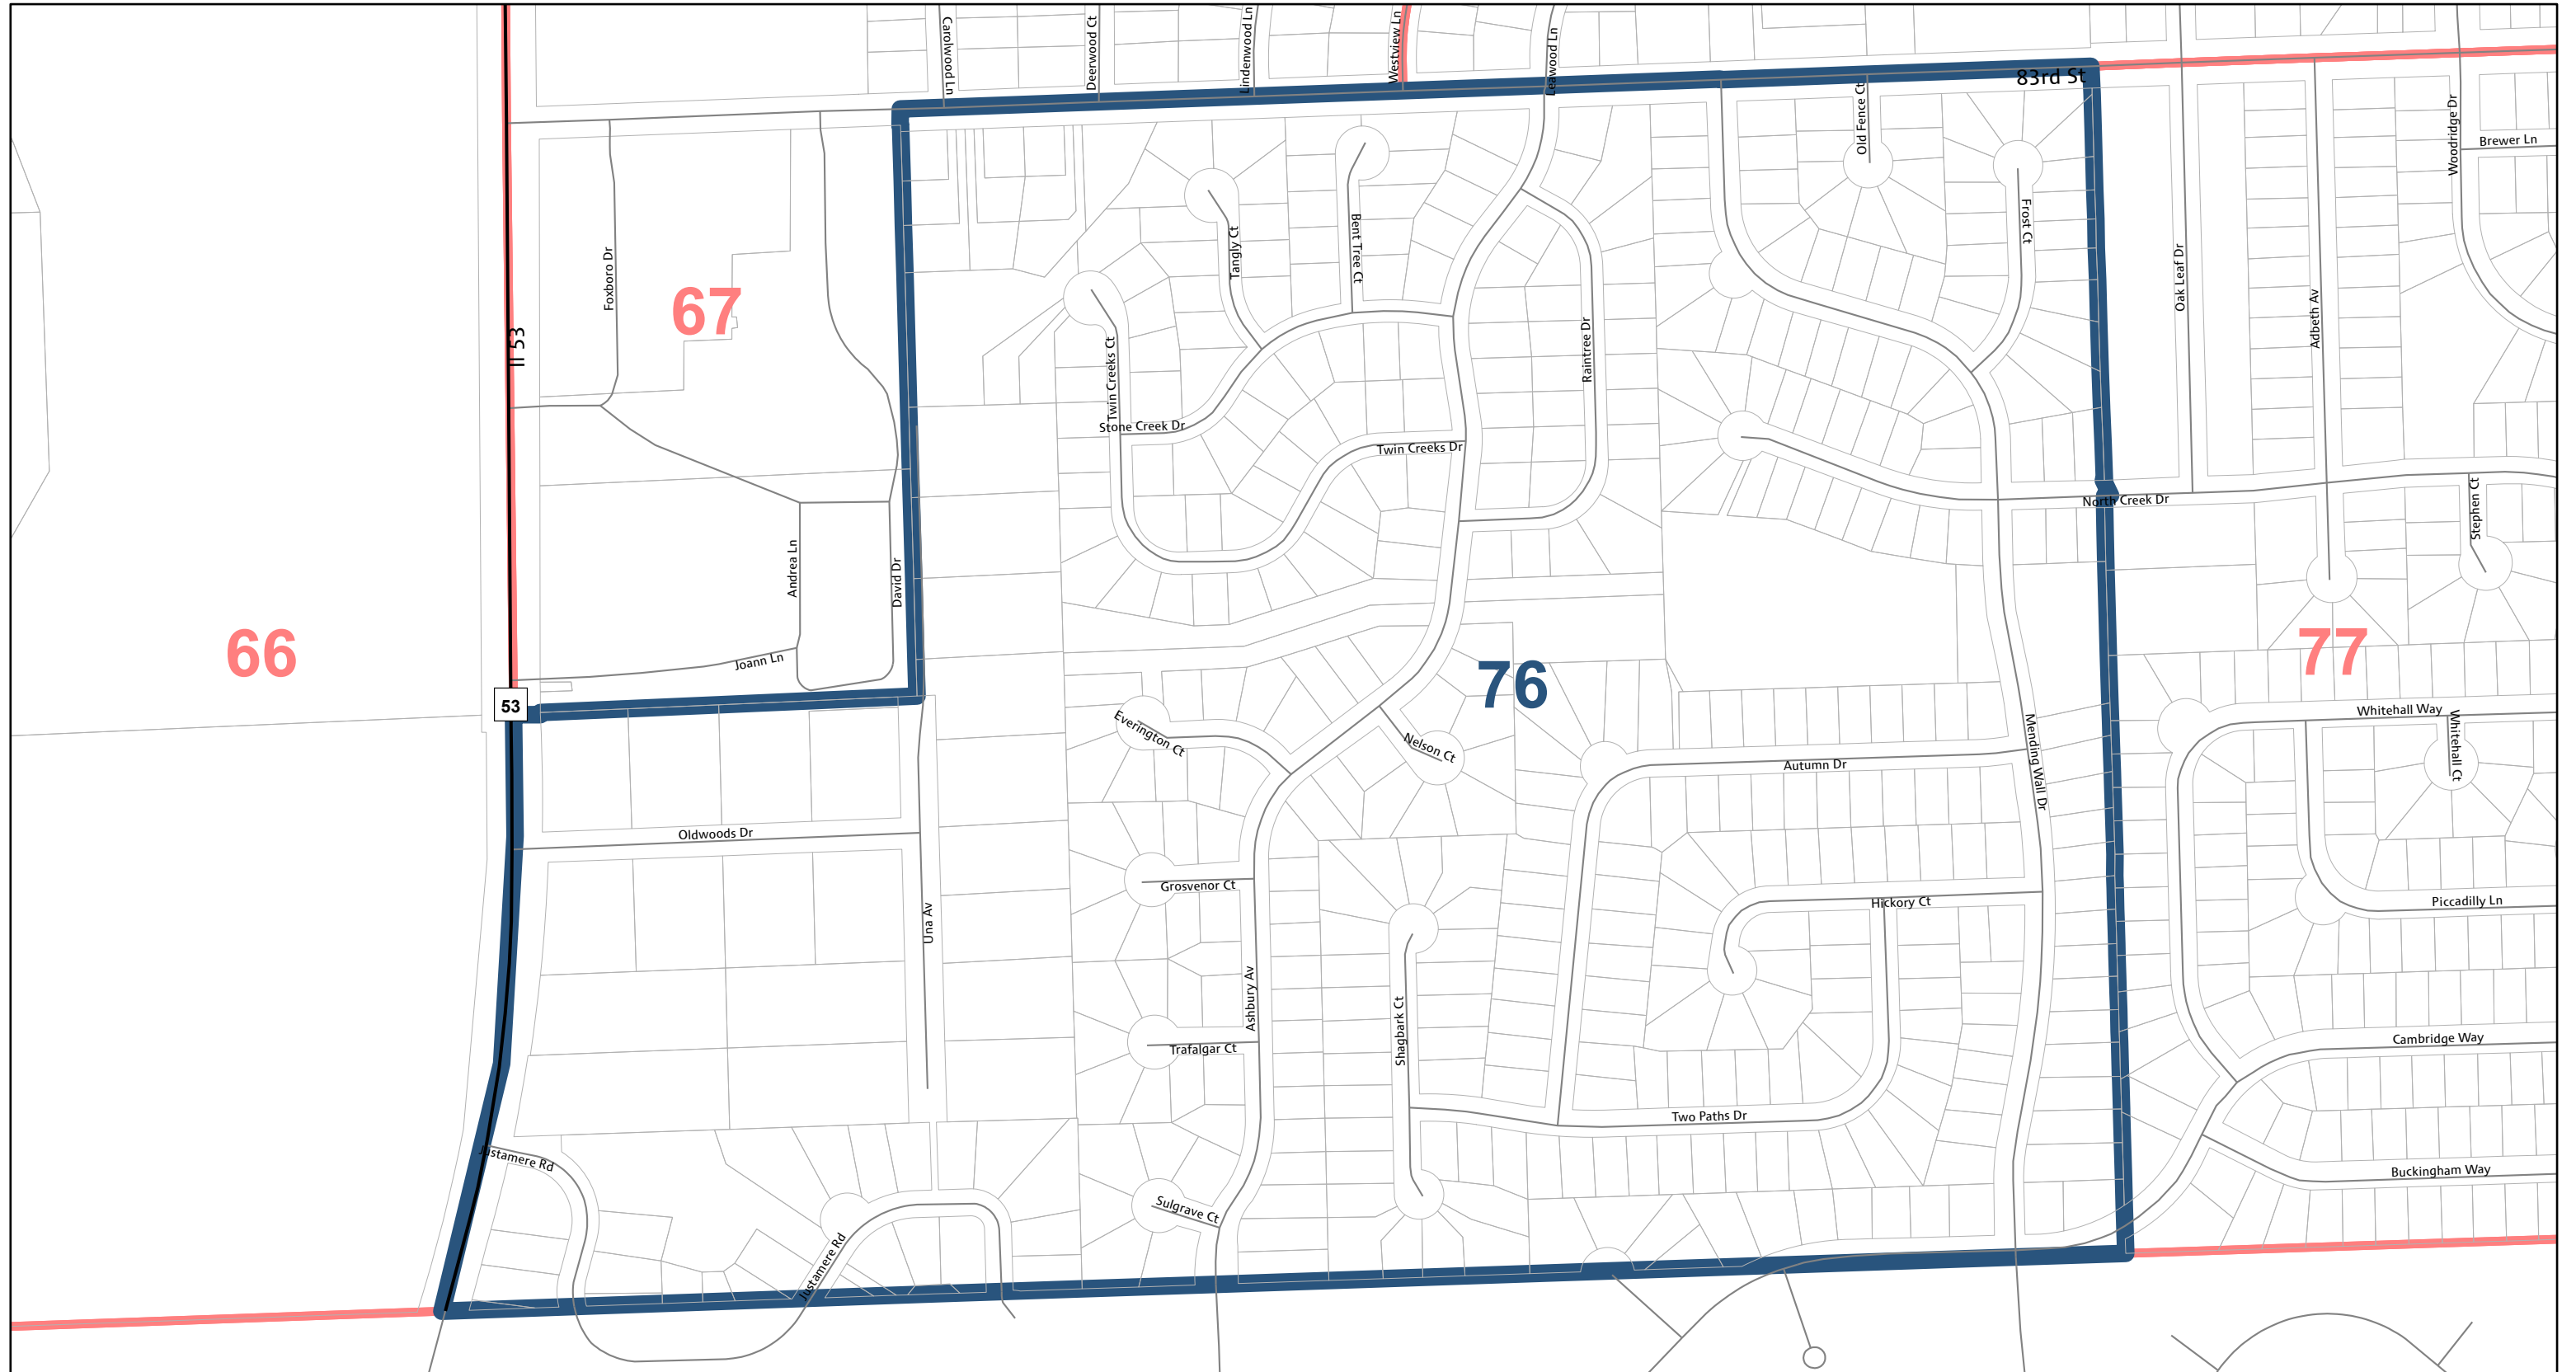

Lisle 76

Election Precincts

Revised: July 12, 2023
Map produced on: 7/14/2023
By DuPage County GIS