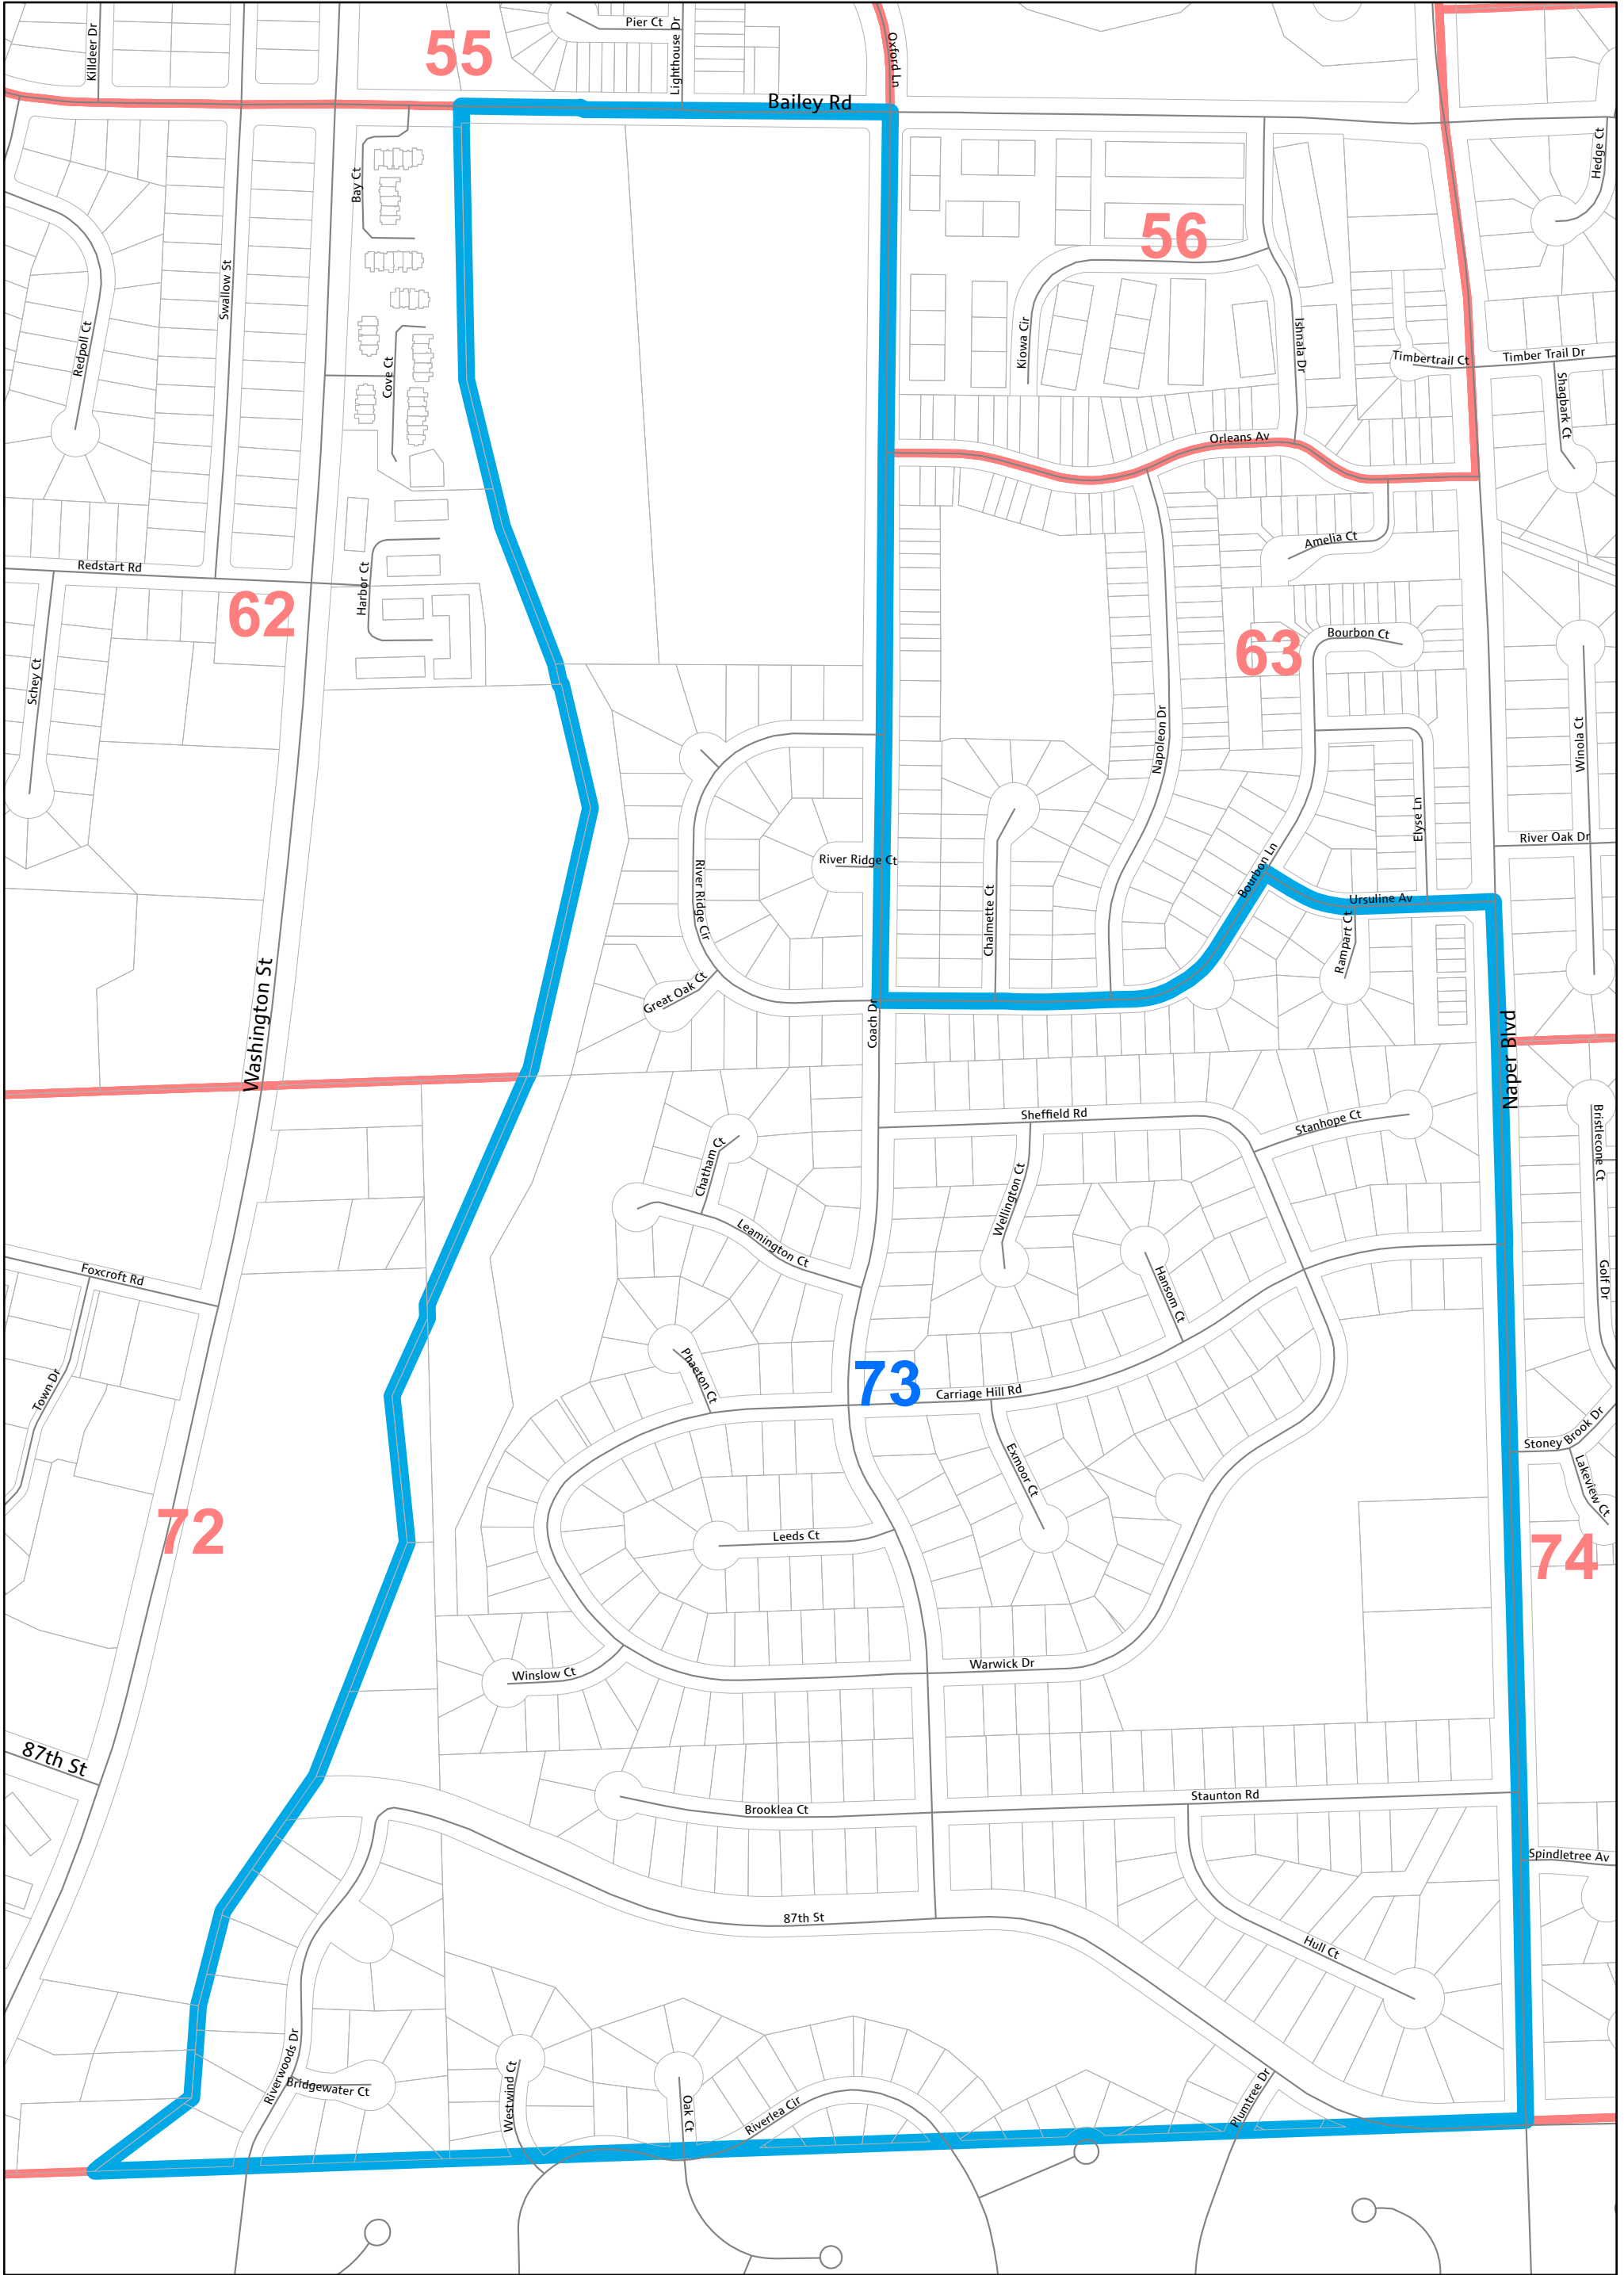

# Lisle 73

## Election Precincts

Revised: July 12, 2023

Revised: July 12, 2023  
Map produced on: 7/14/2023  
By DuPage County GIS