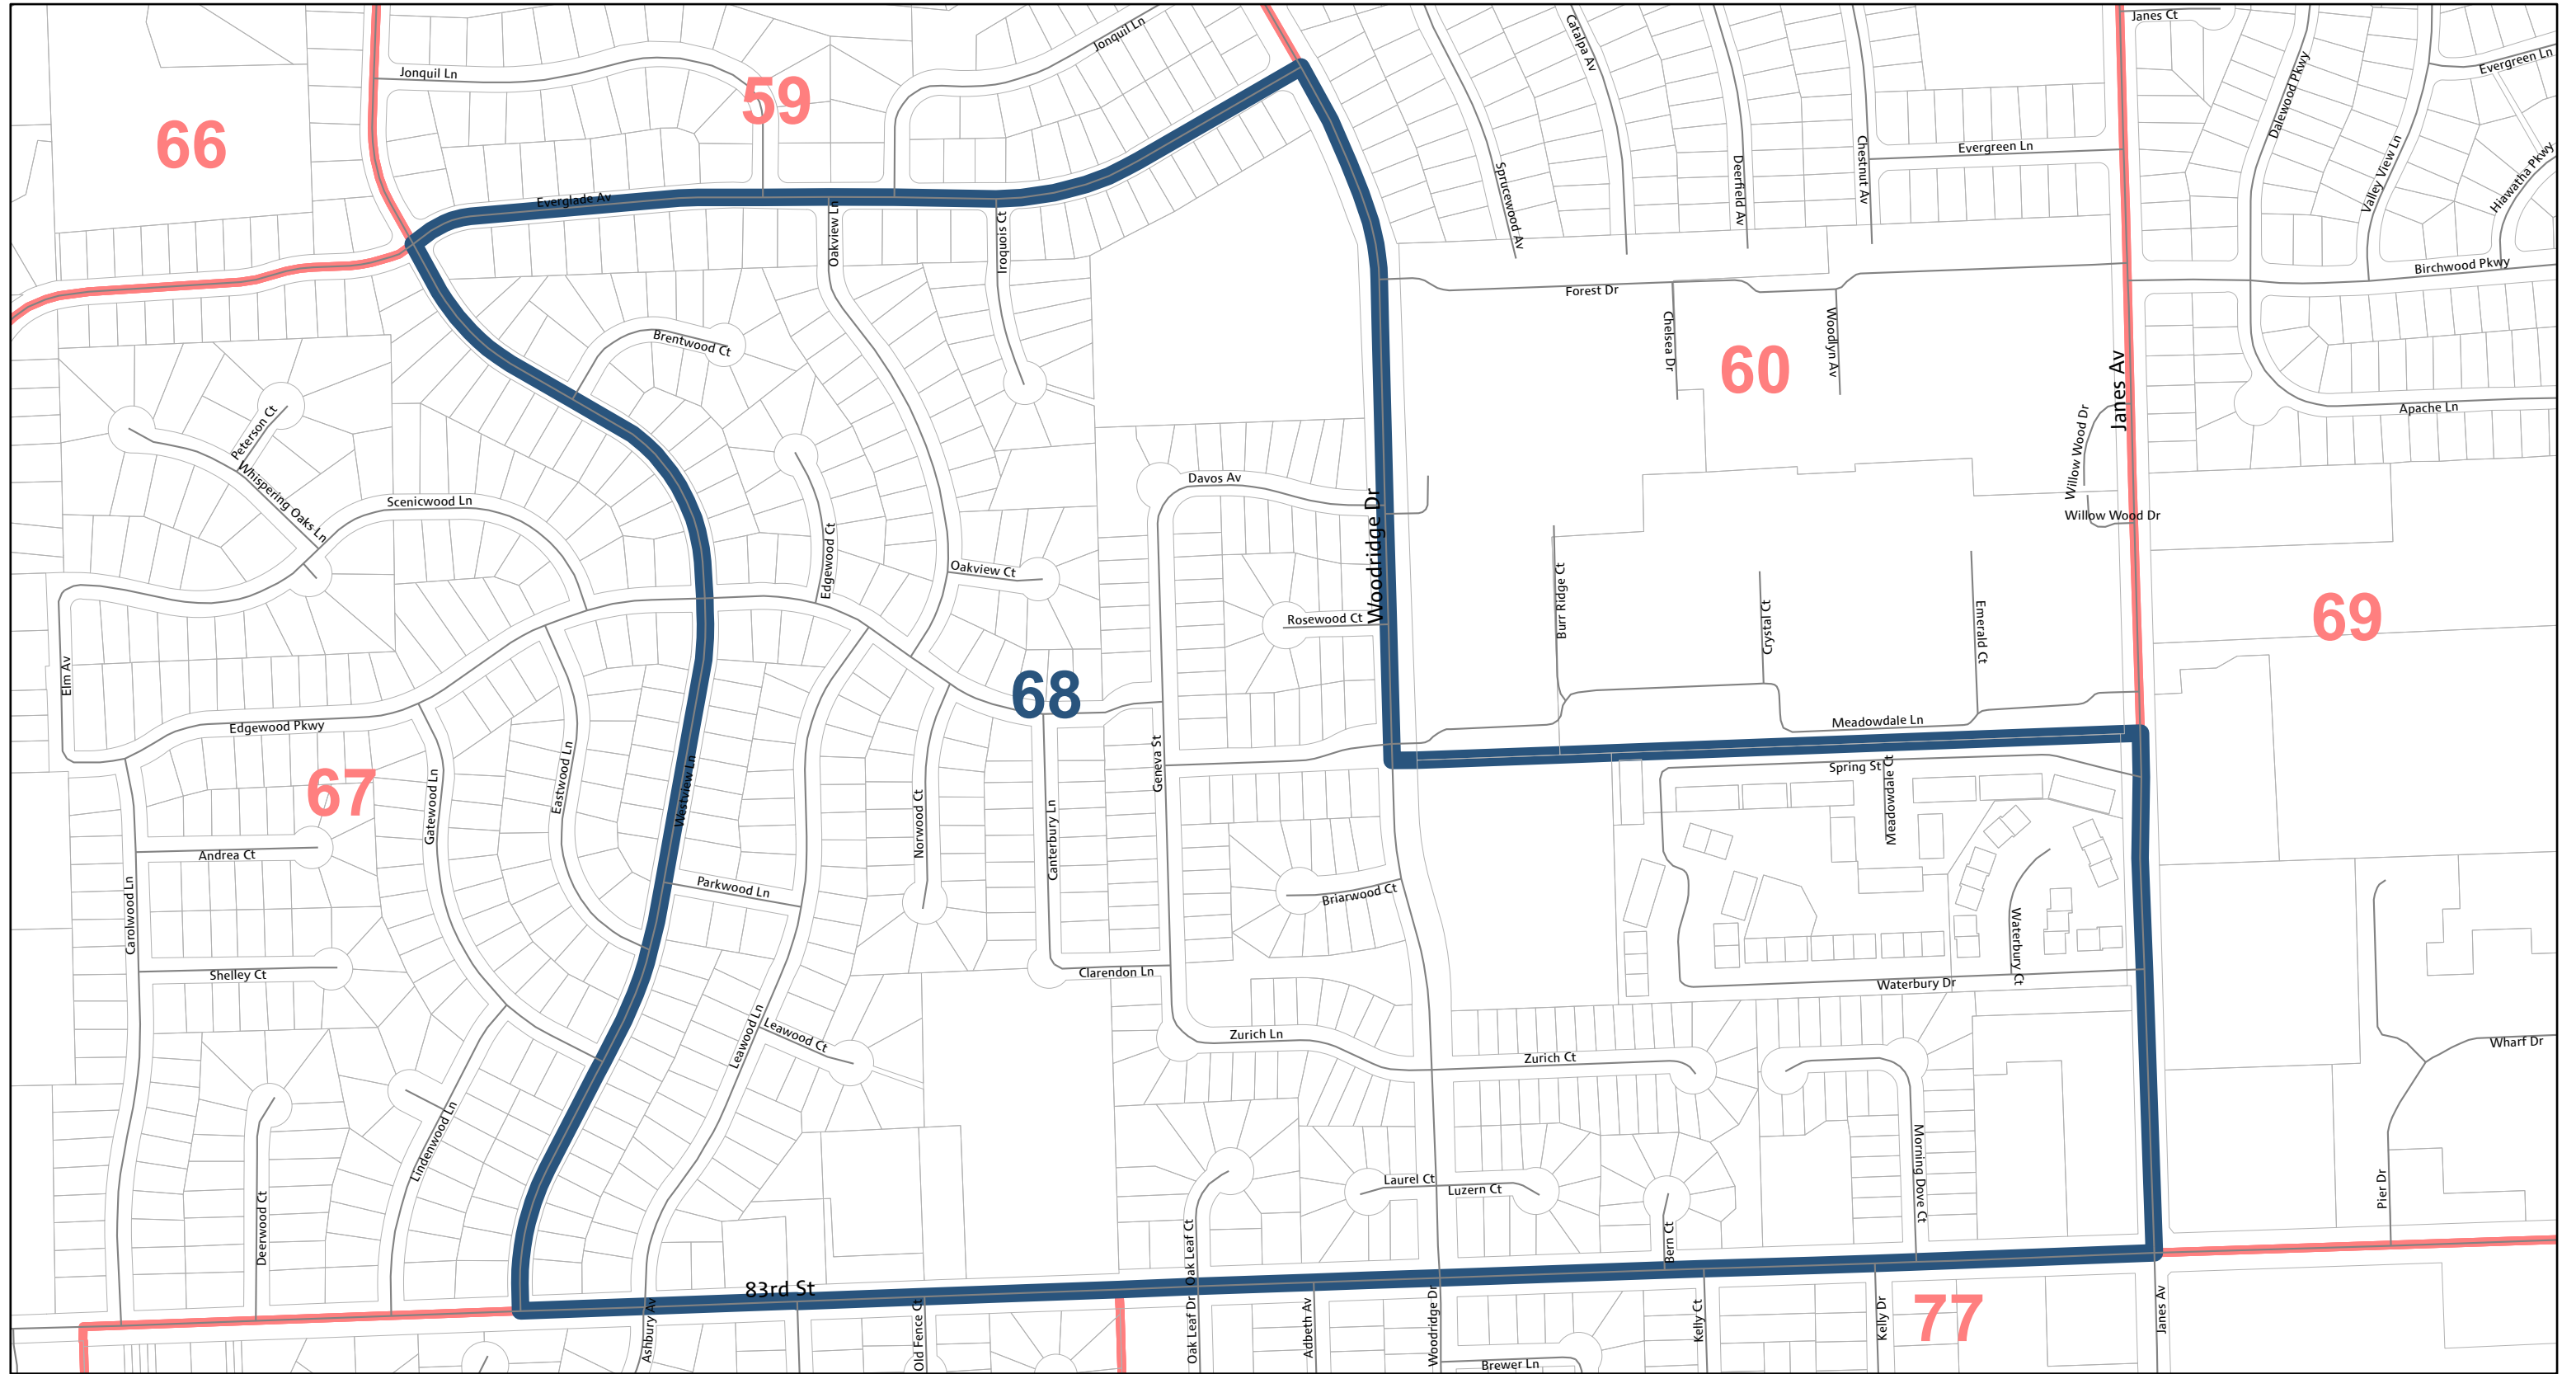

Lisle 68

Election Precincts

Revised: July 12, 2023
Map produced on: 7/14/2023
By DuPage County GIS