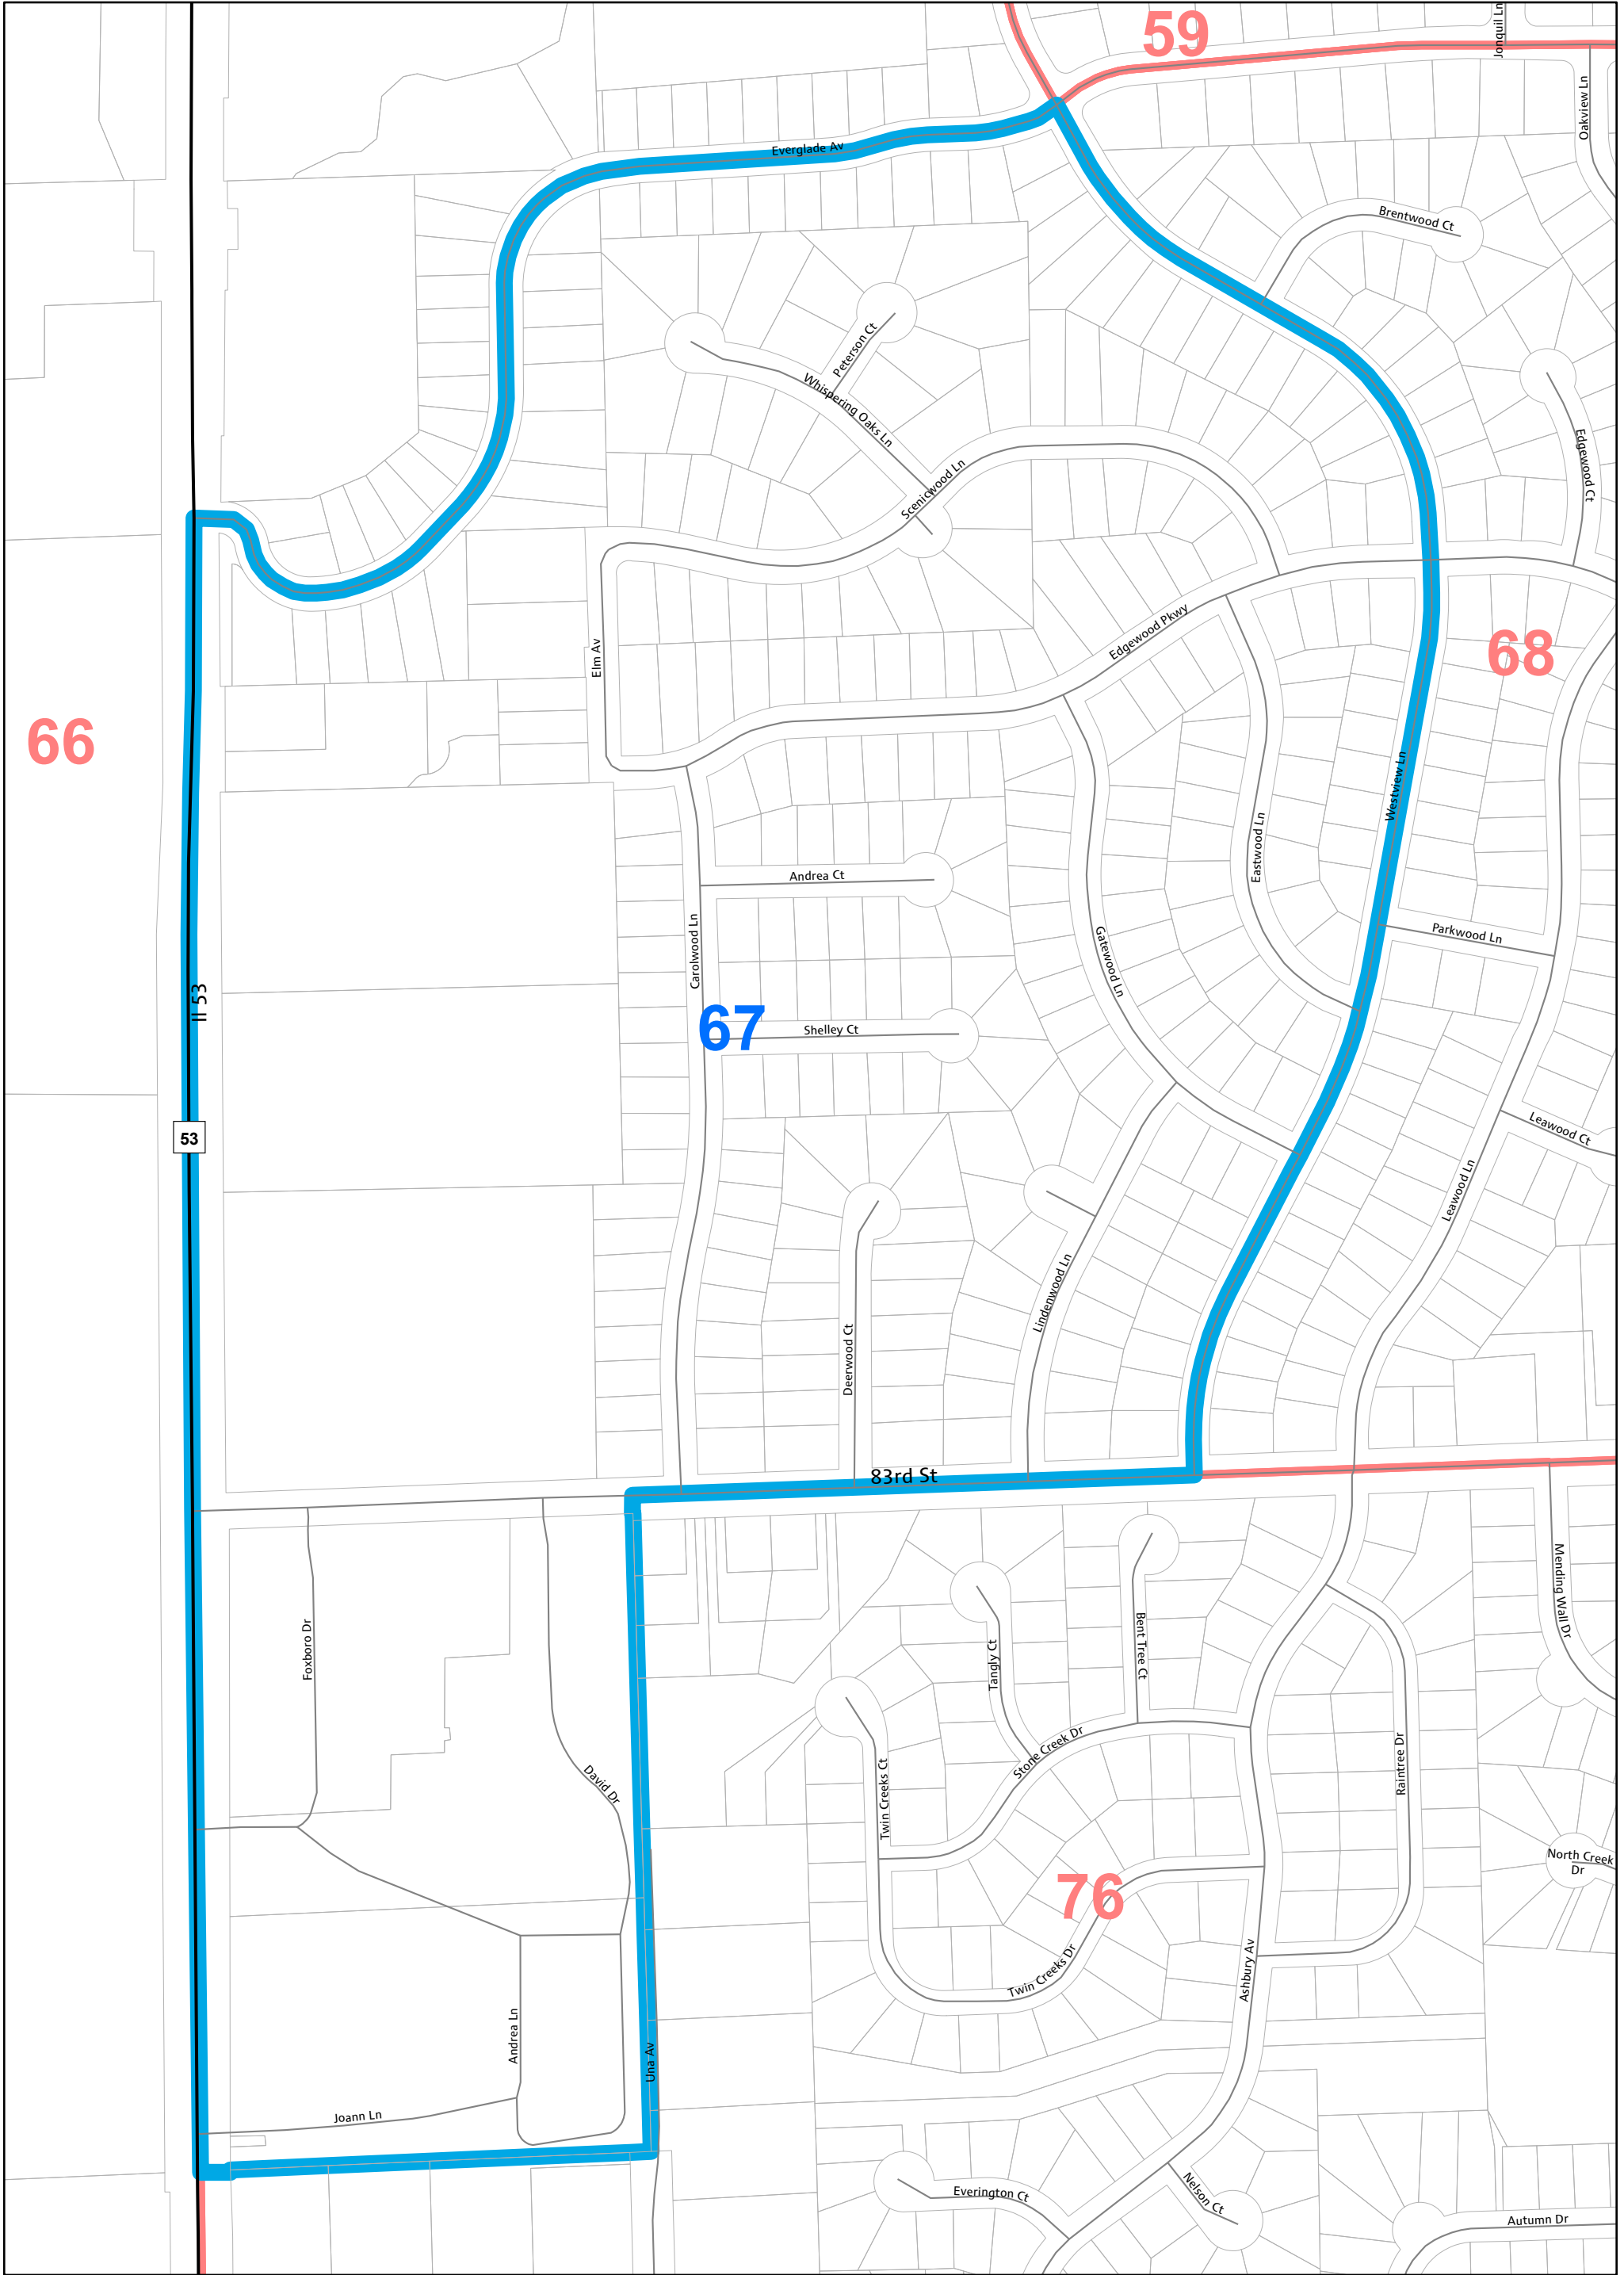

Lisle 67

Election Precincts

Revised: July 12, 2023

Revised: July 12, 2023
Map produced on: 7/14/2023
By DuPage County GIS