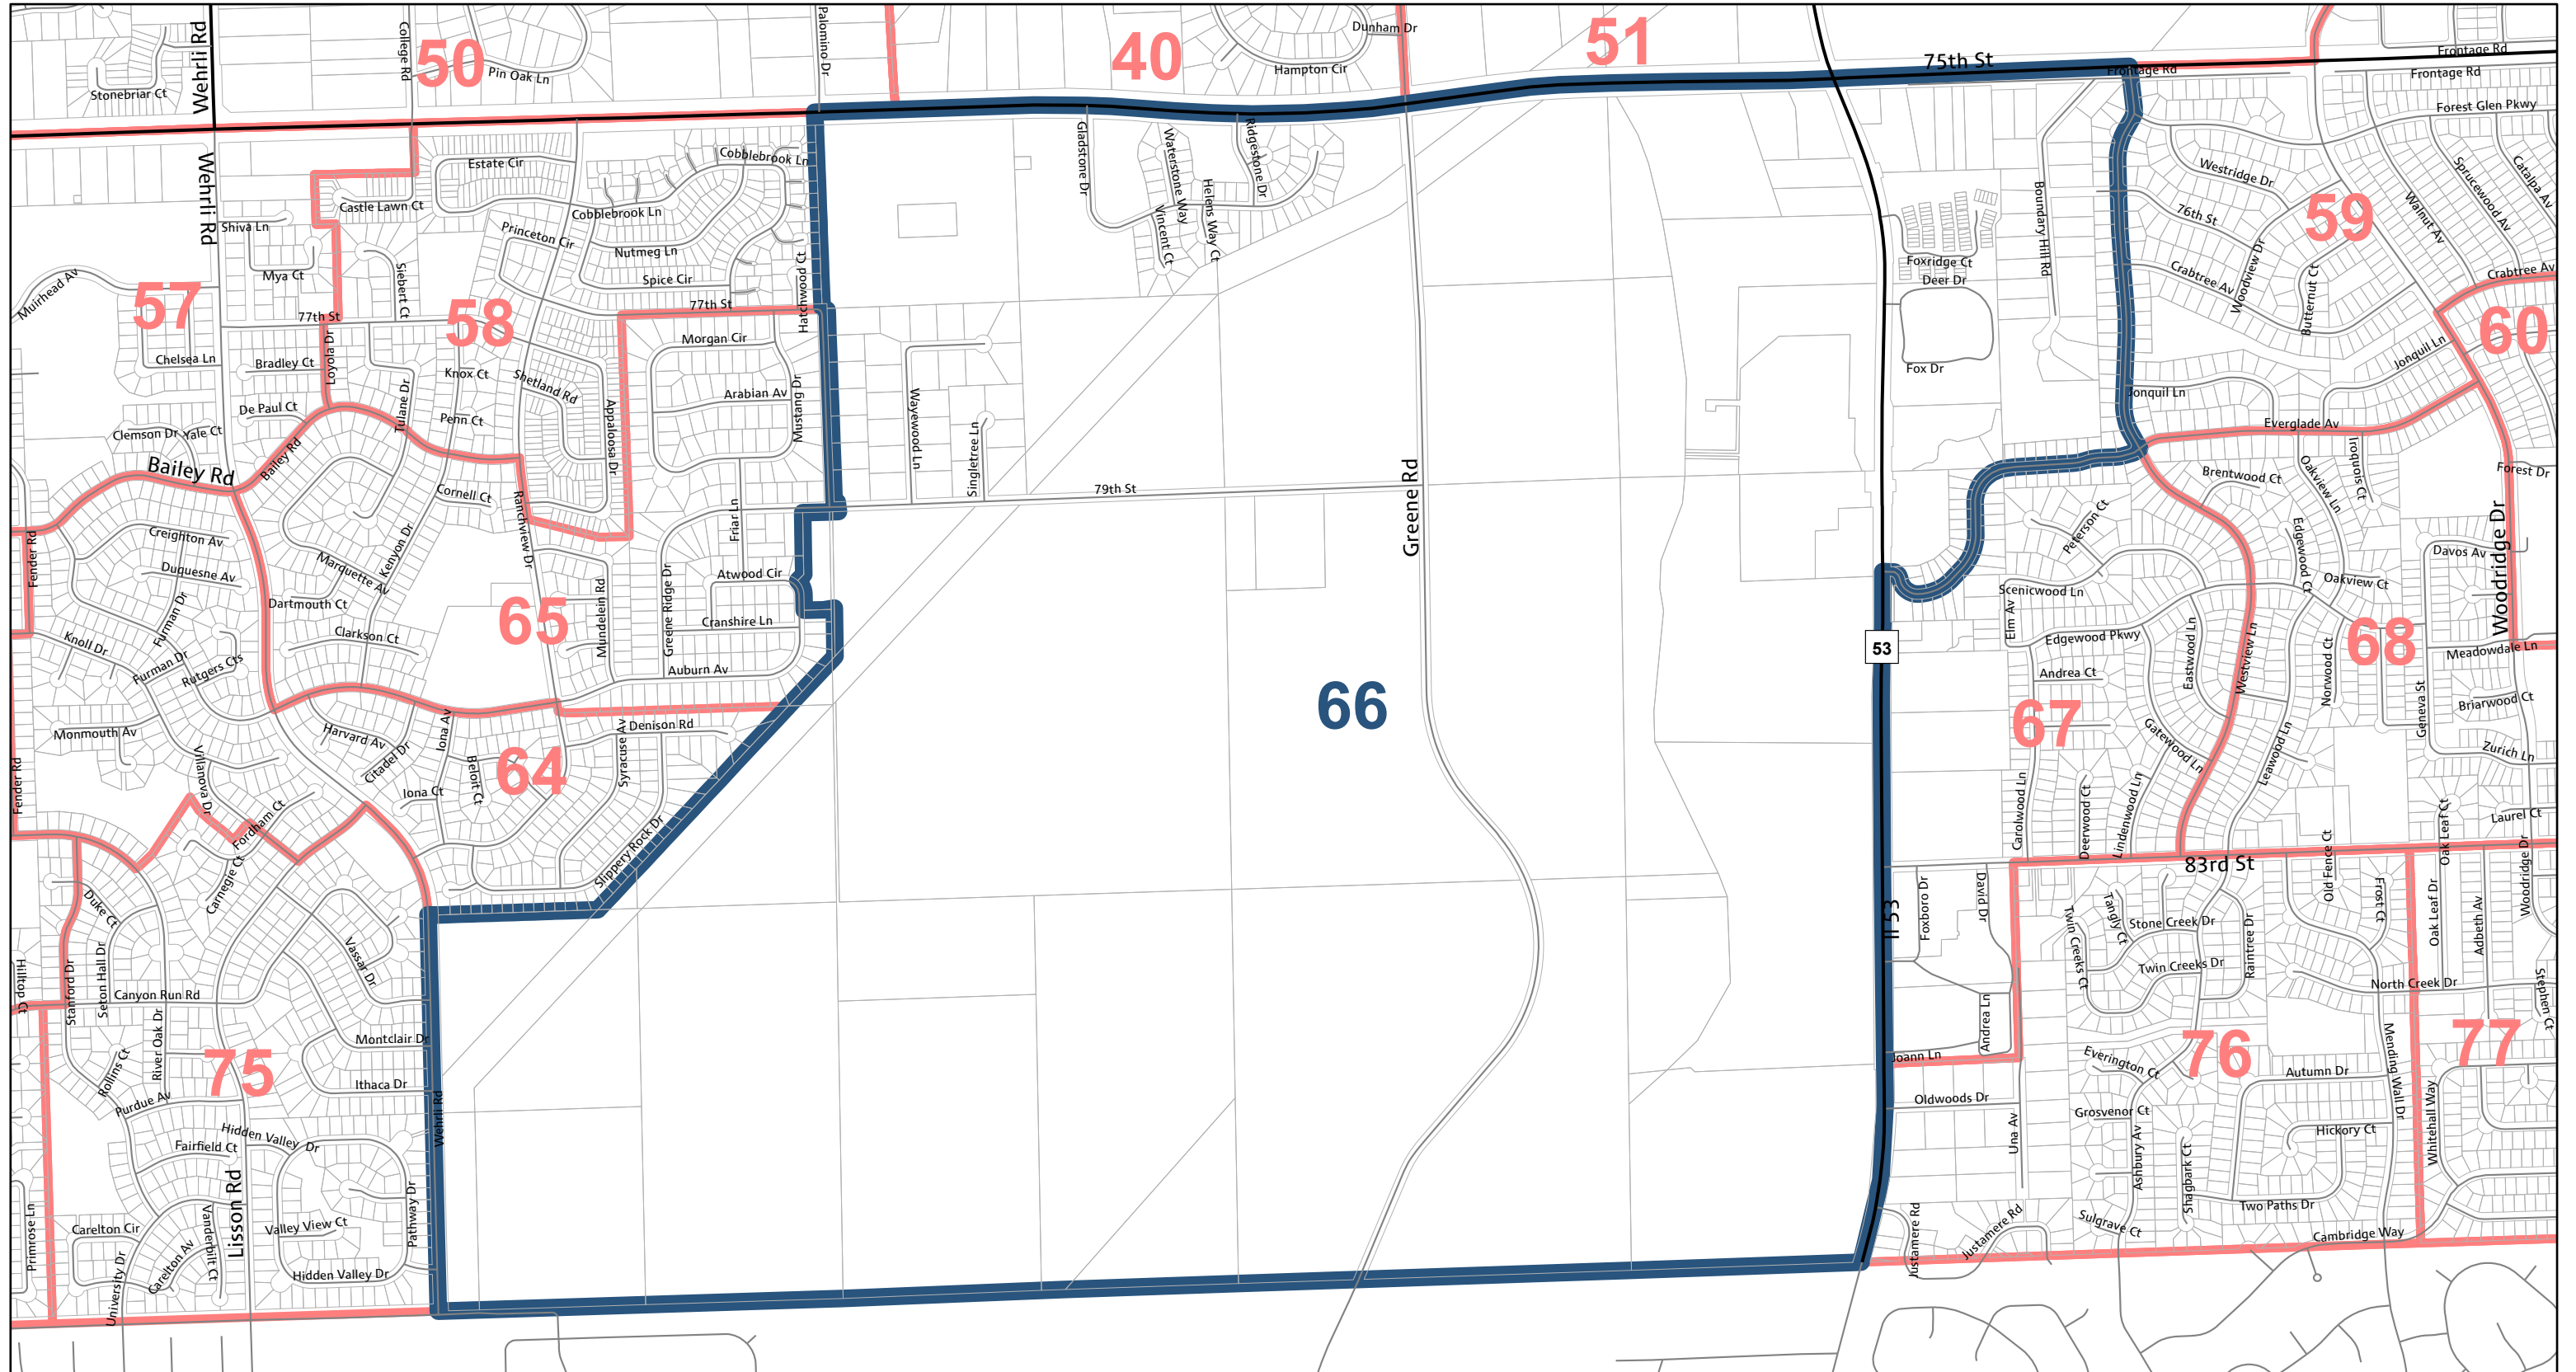

Lisle 66

Election Precincts

Revised: July 12, 2023
Map produced on: 7/14/2023
By DuPage County GIS