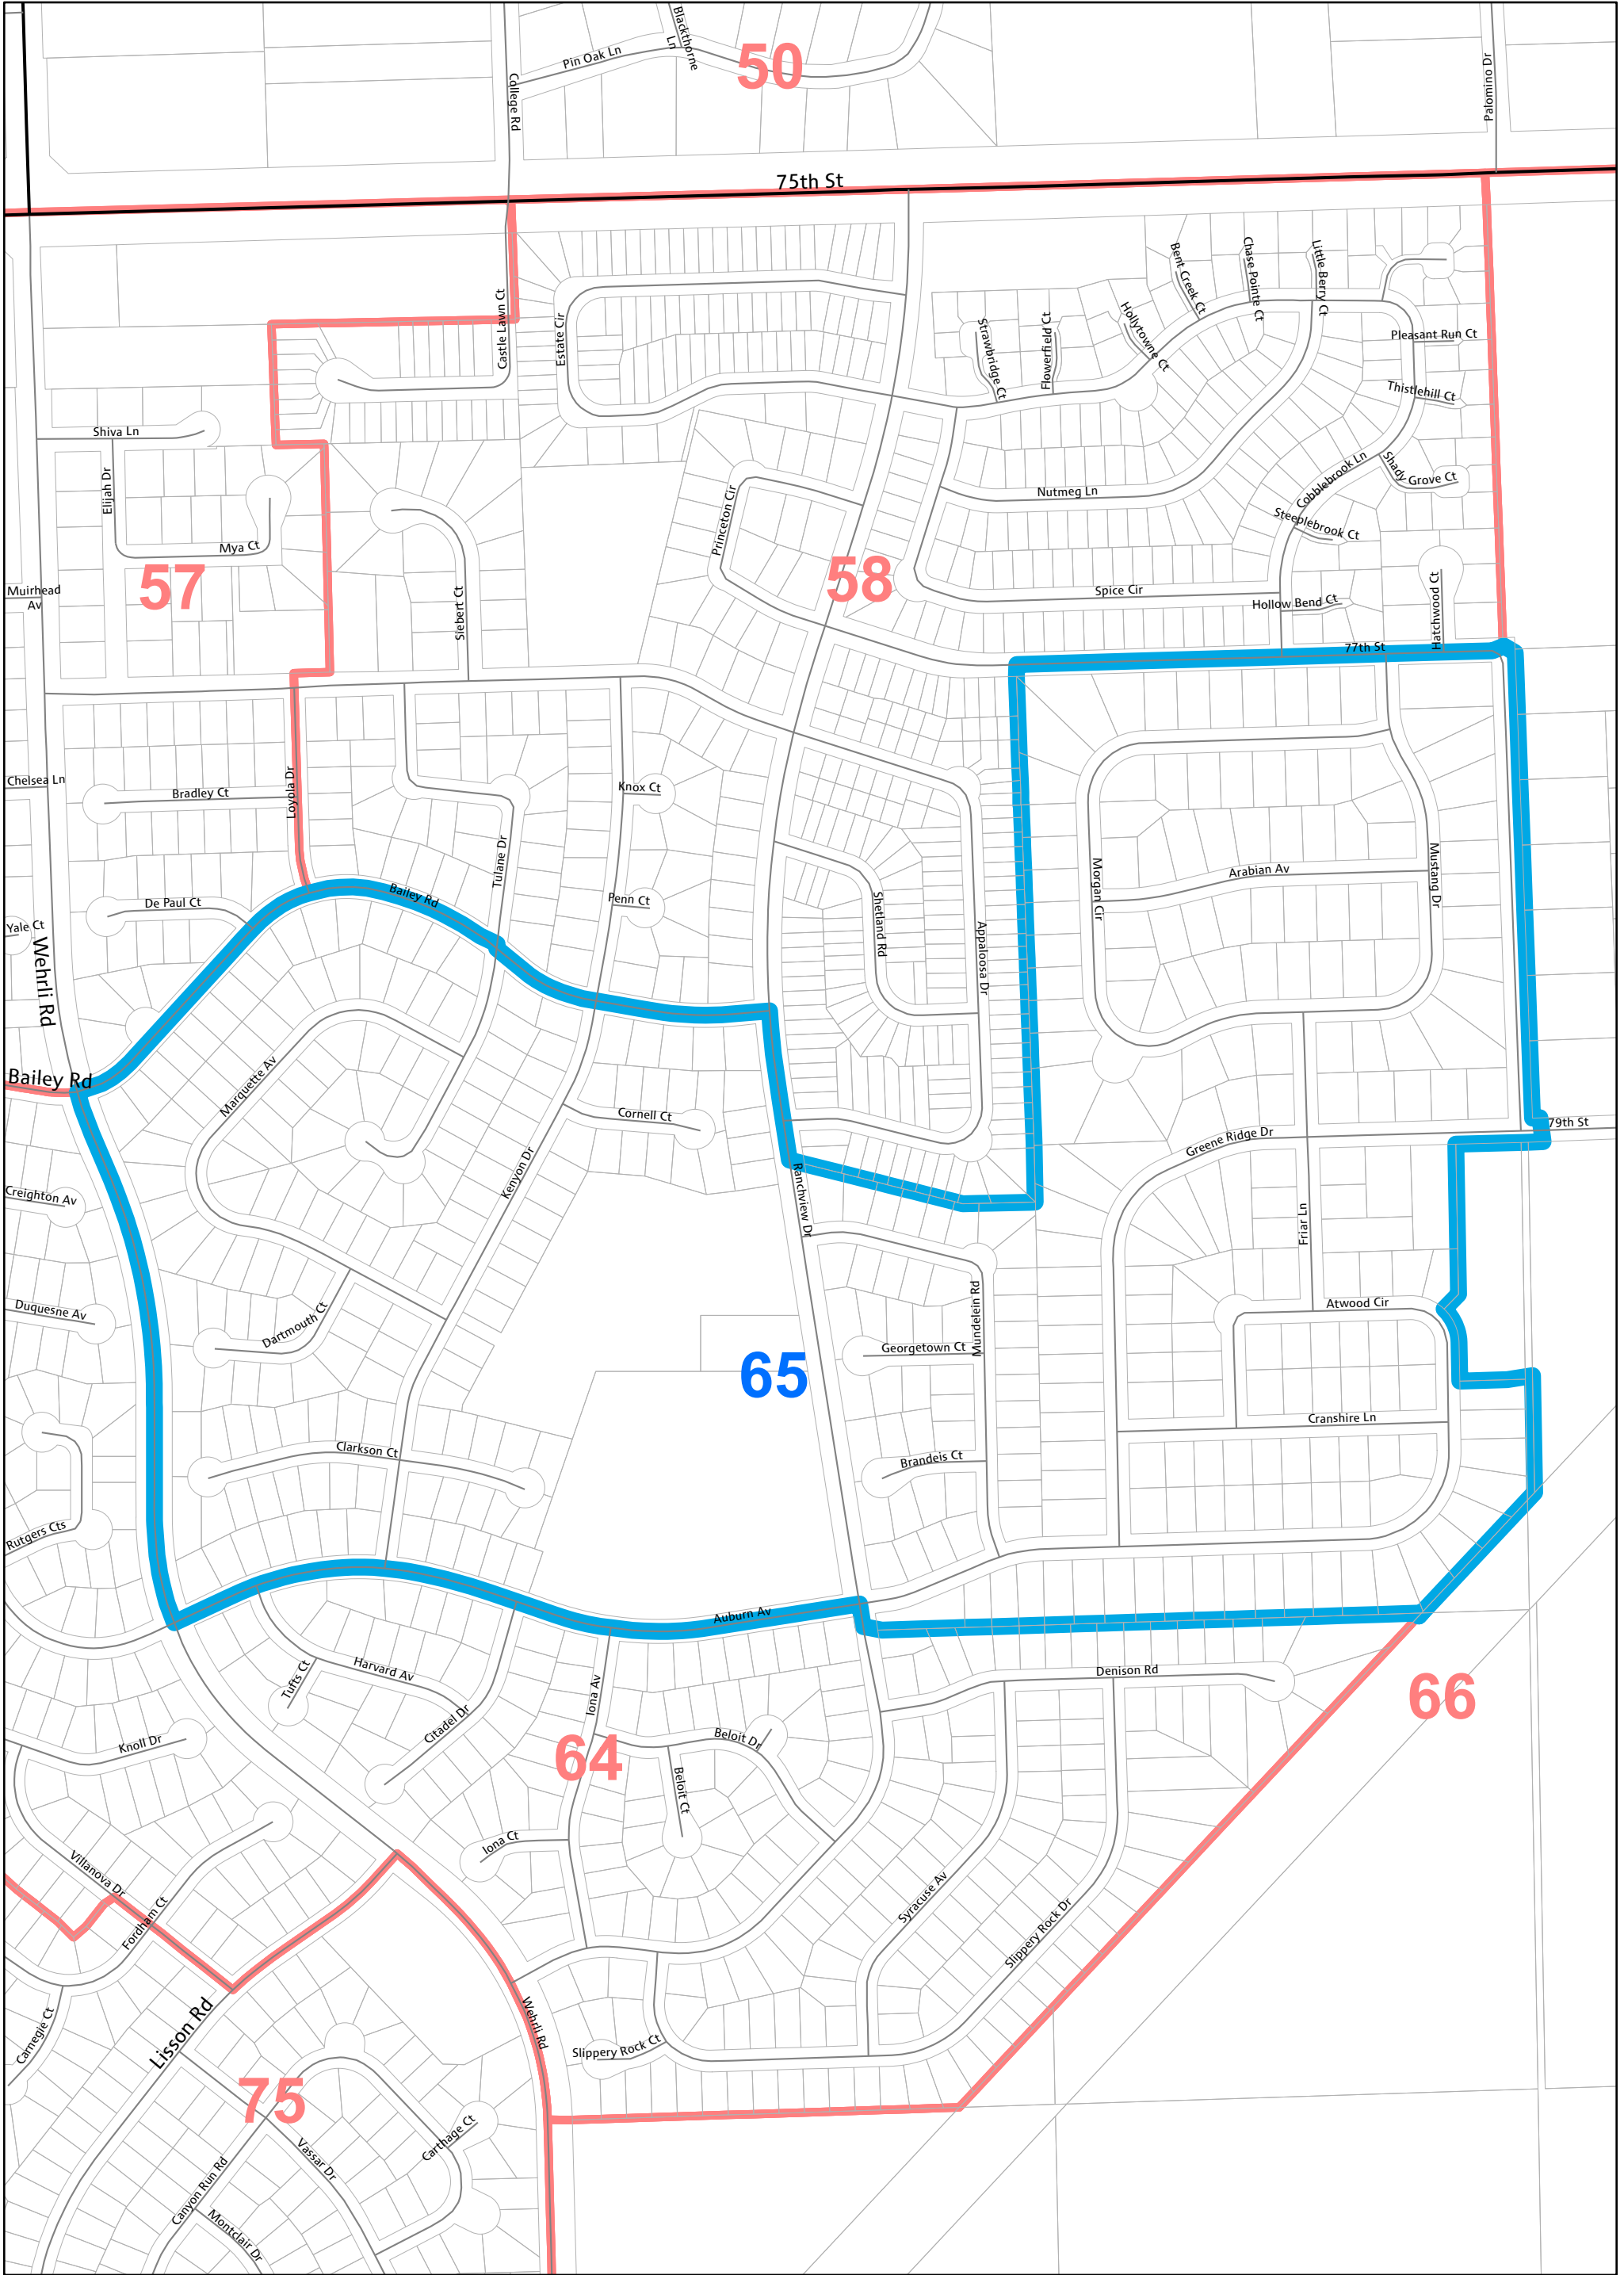

Lisle 65

Election Precincts

Revised: July 12, 2023

Revised: July 12, 2023
Map produced on: 7/14/2023
By DuPage County GIS