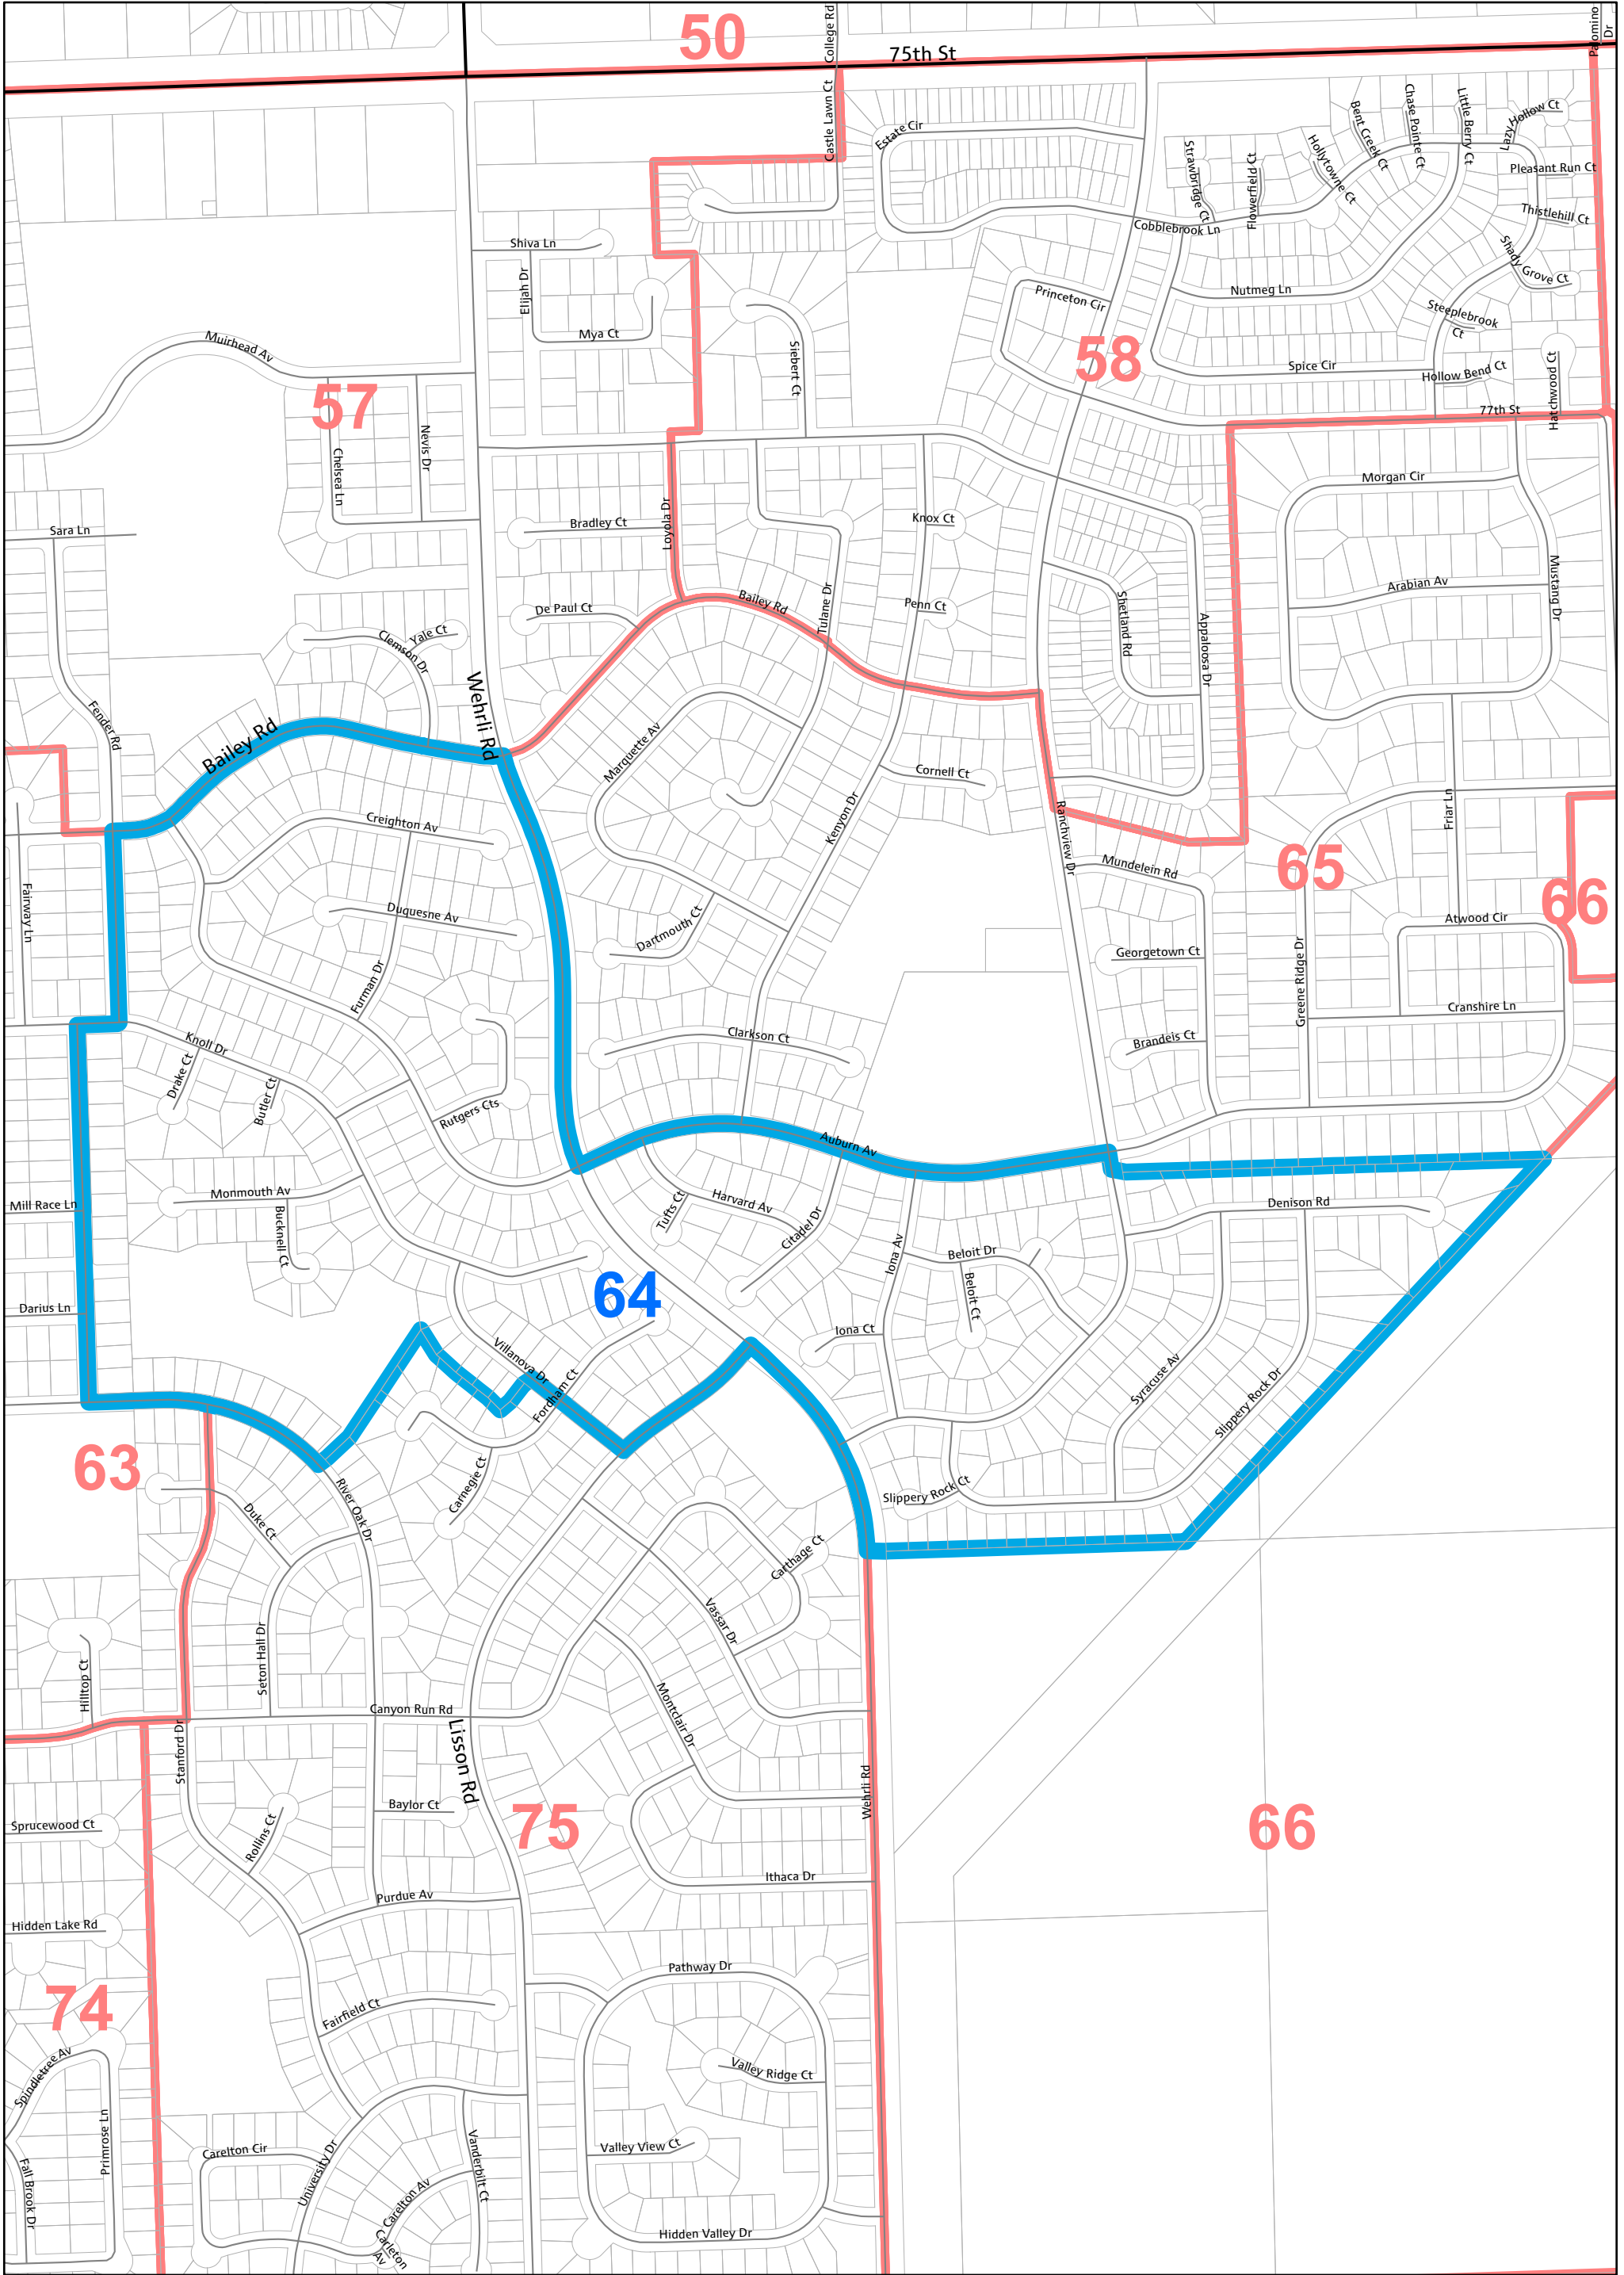

# Lisle 64

## Election Precincts

Revised: July 12, 2023

Revised: July 12, 2023  
Map produced on: 7/14/2023  
By DuPage County GIS