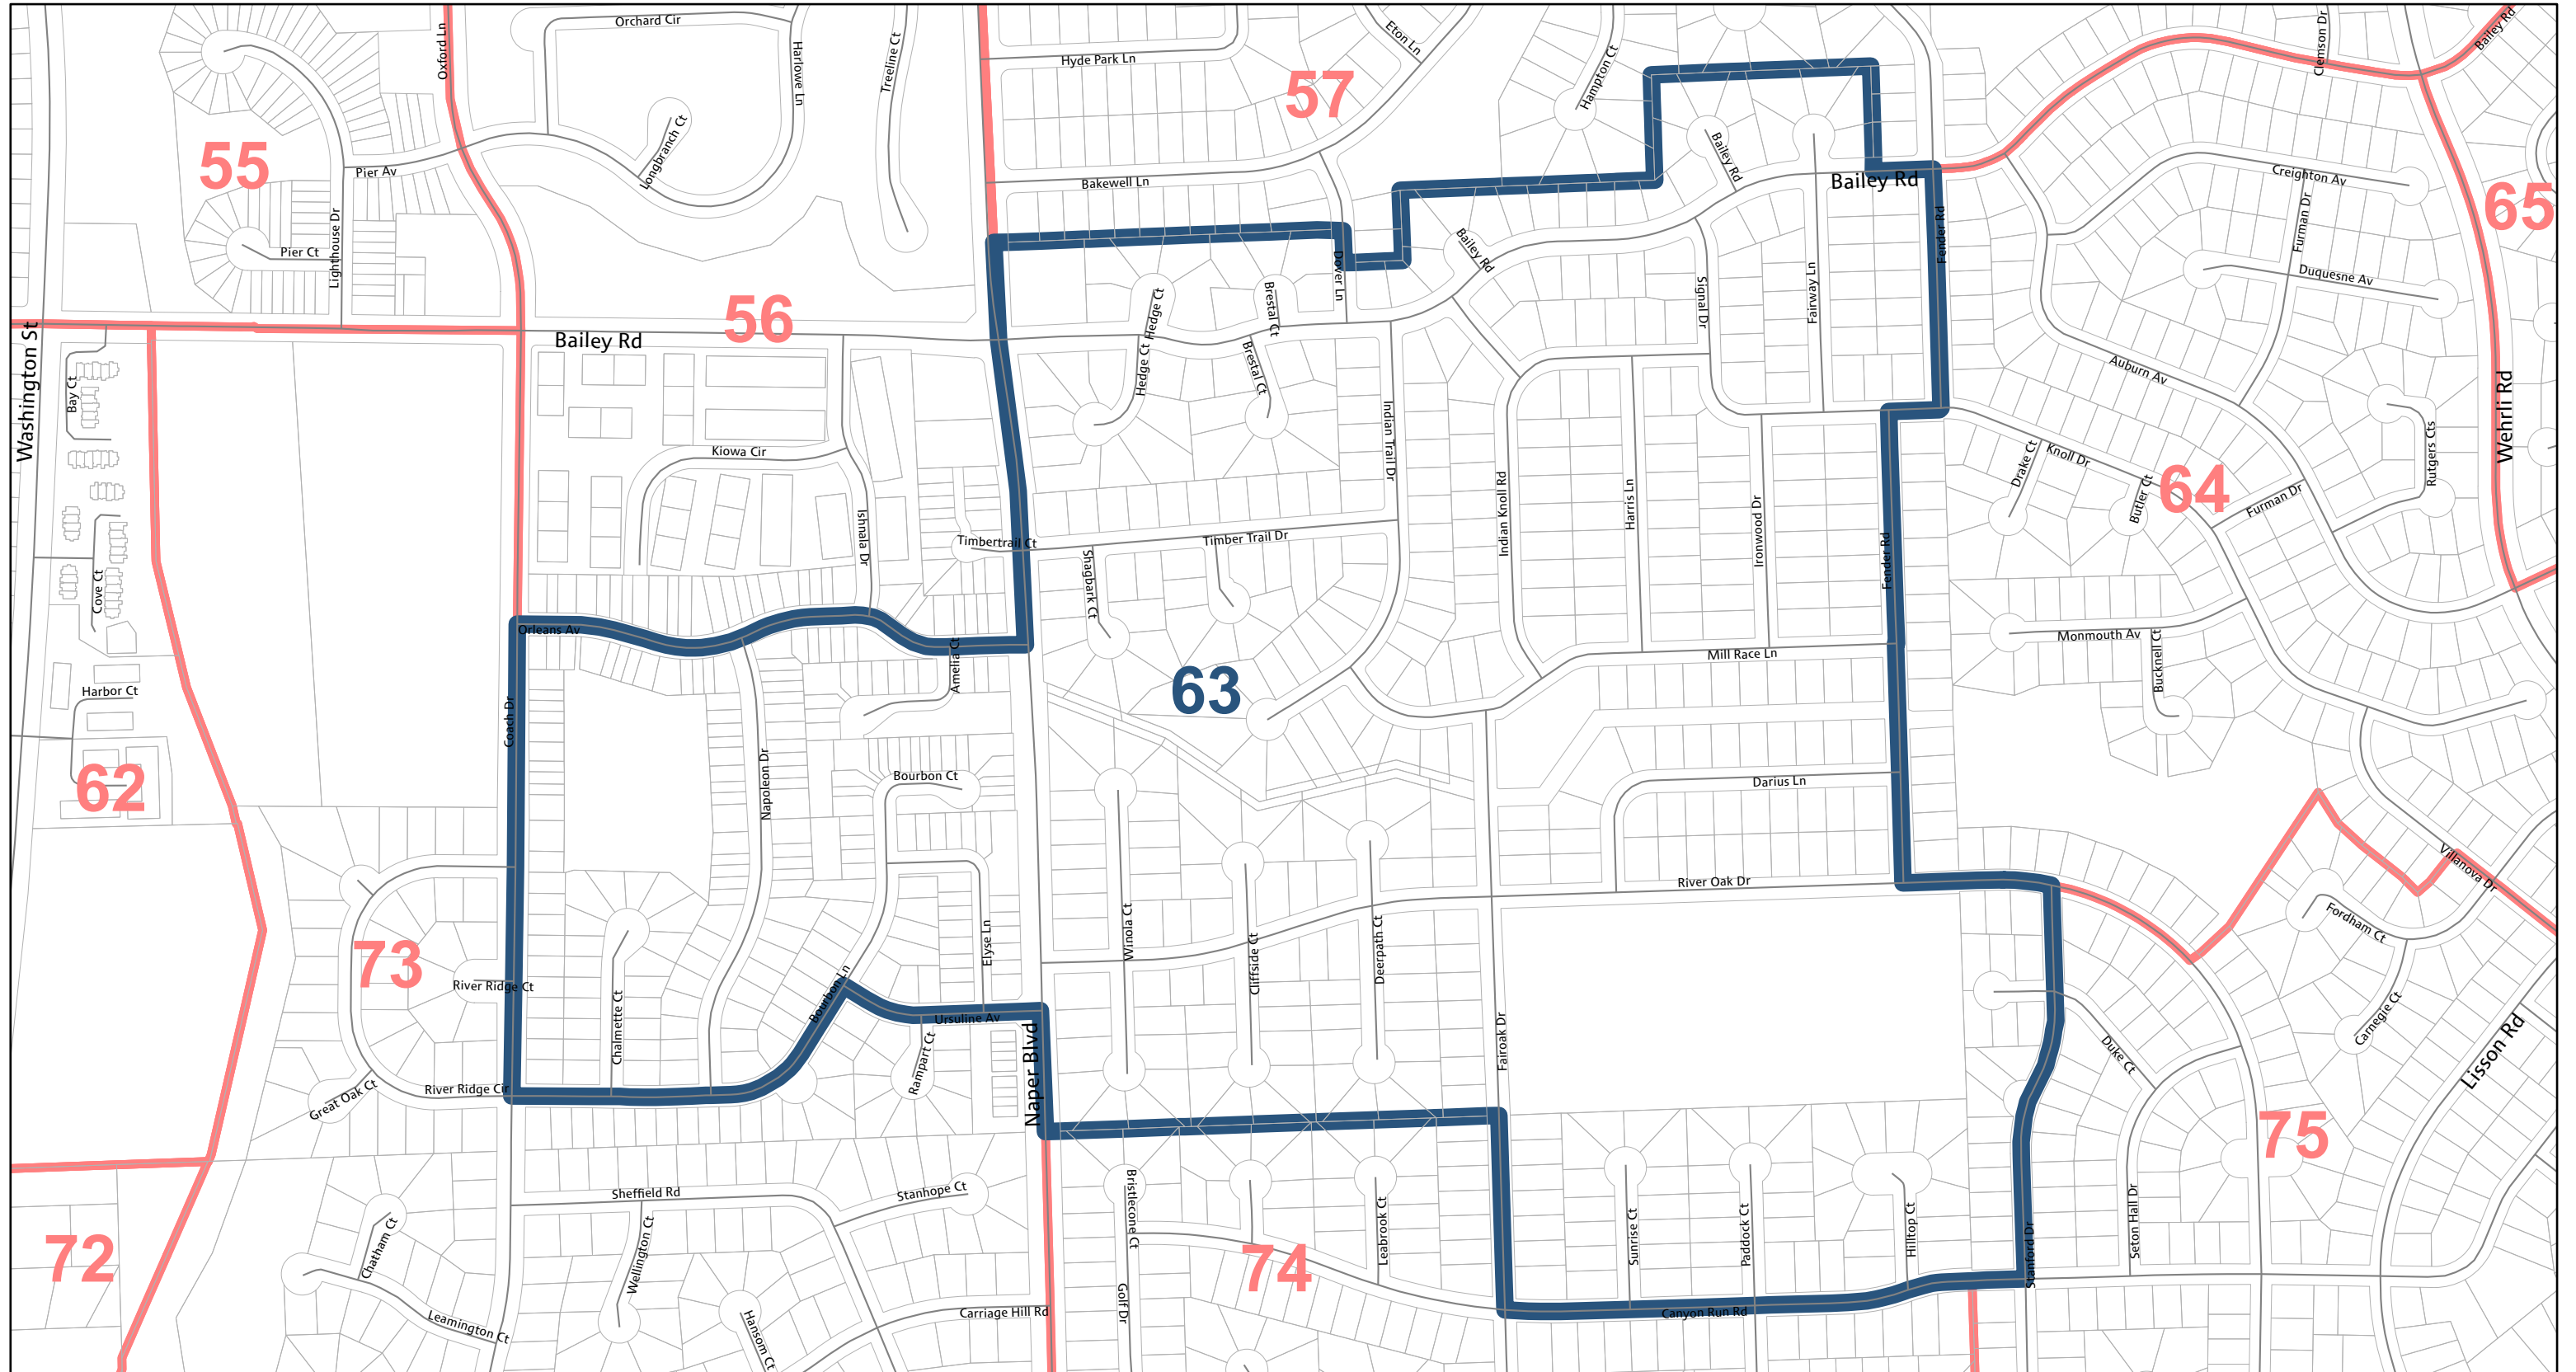

Lisle 63

Election Precincts

Revised: July 12, 2023
Map produced on: 7/14/2023
By DuPage County GIS