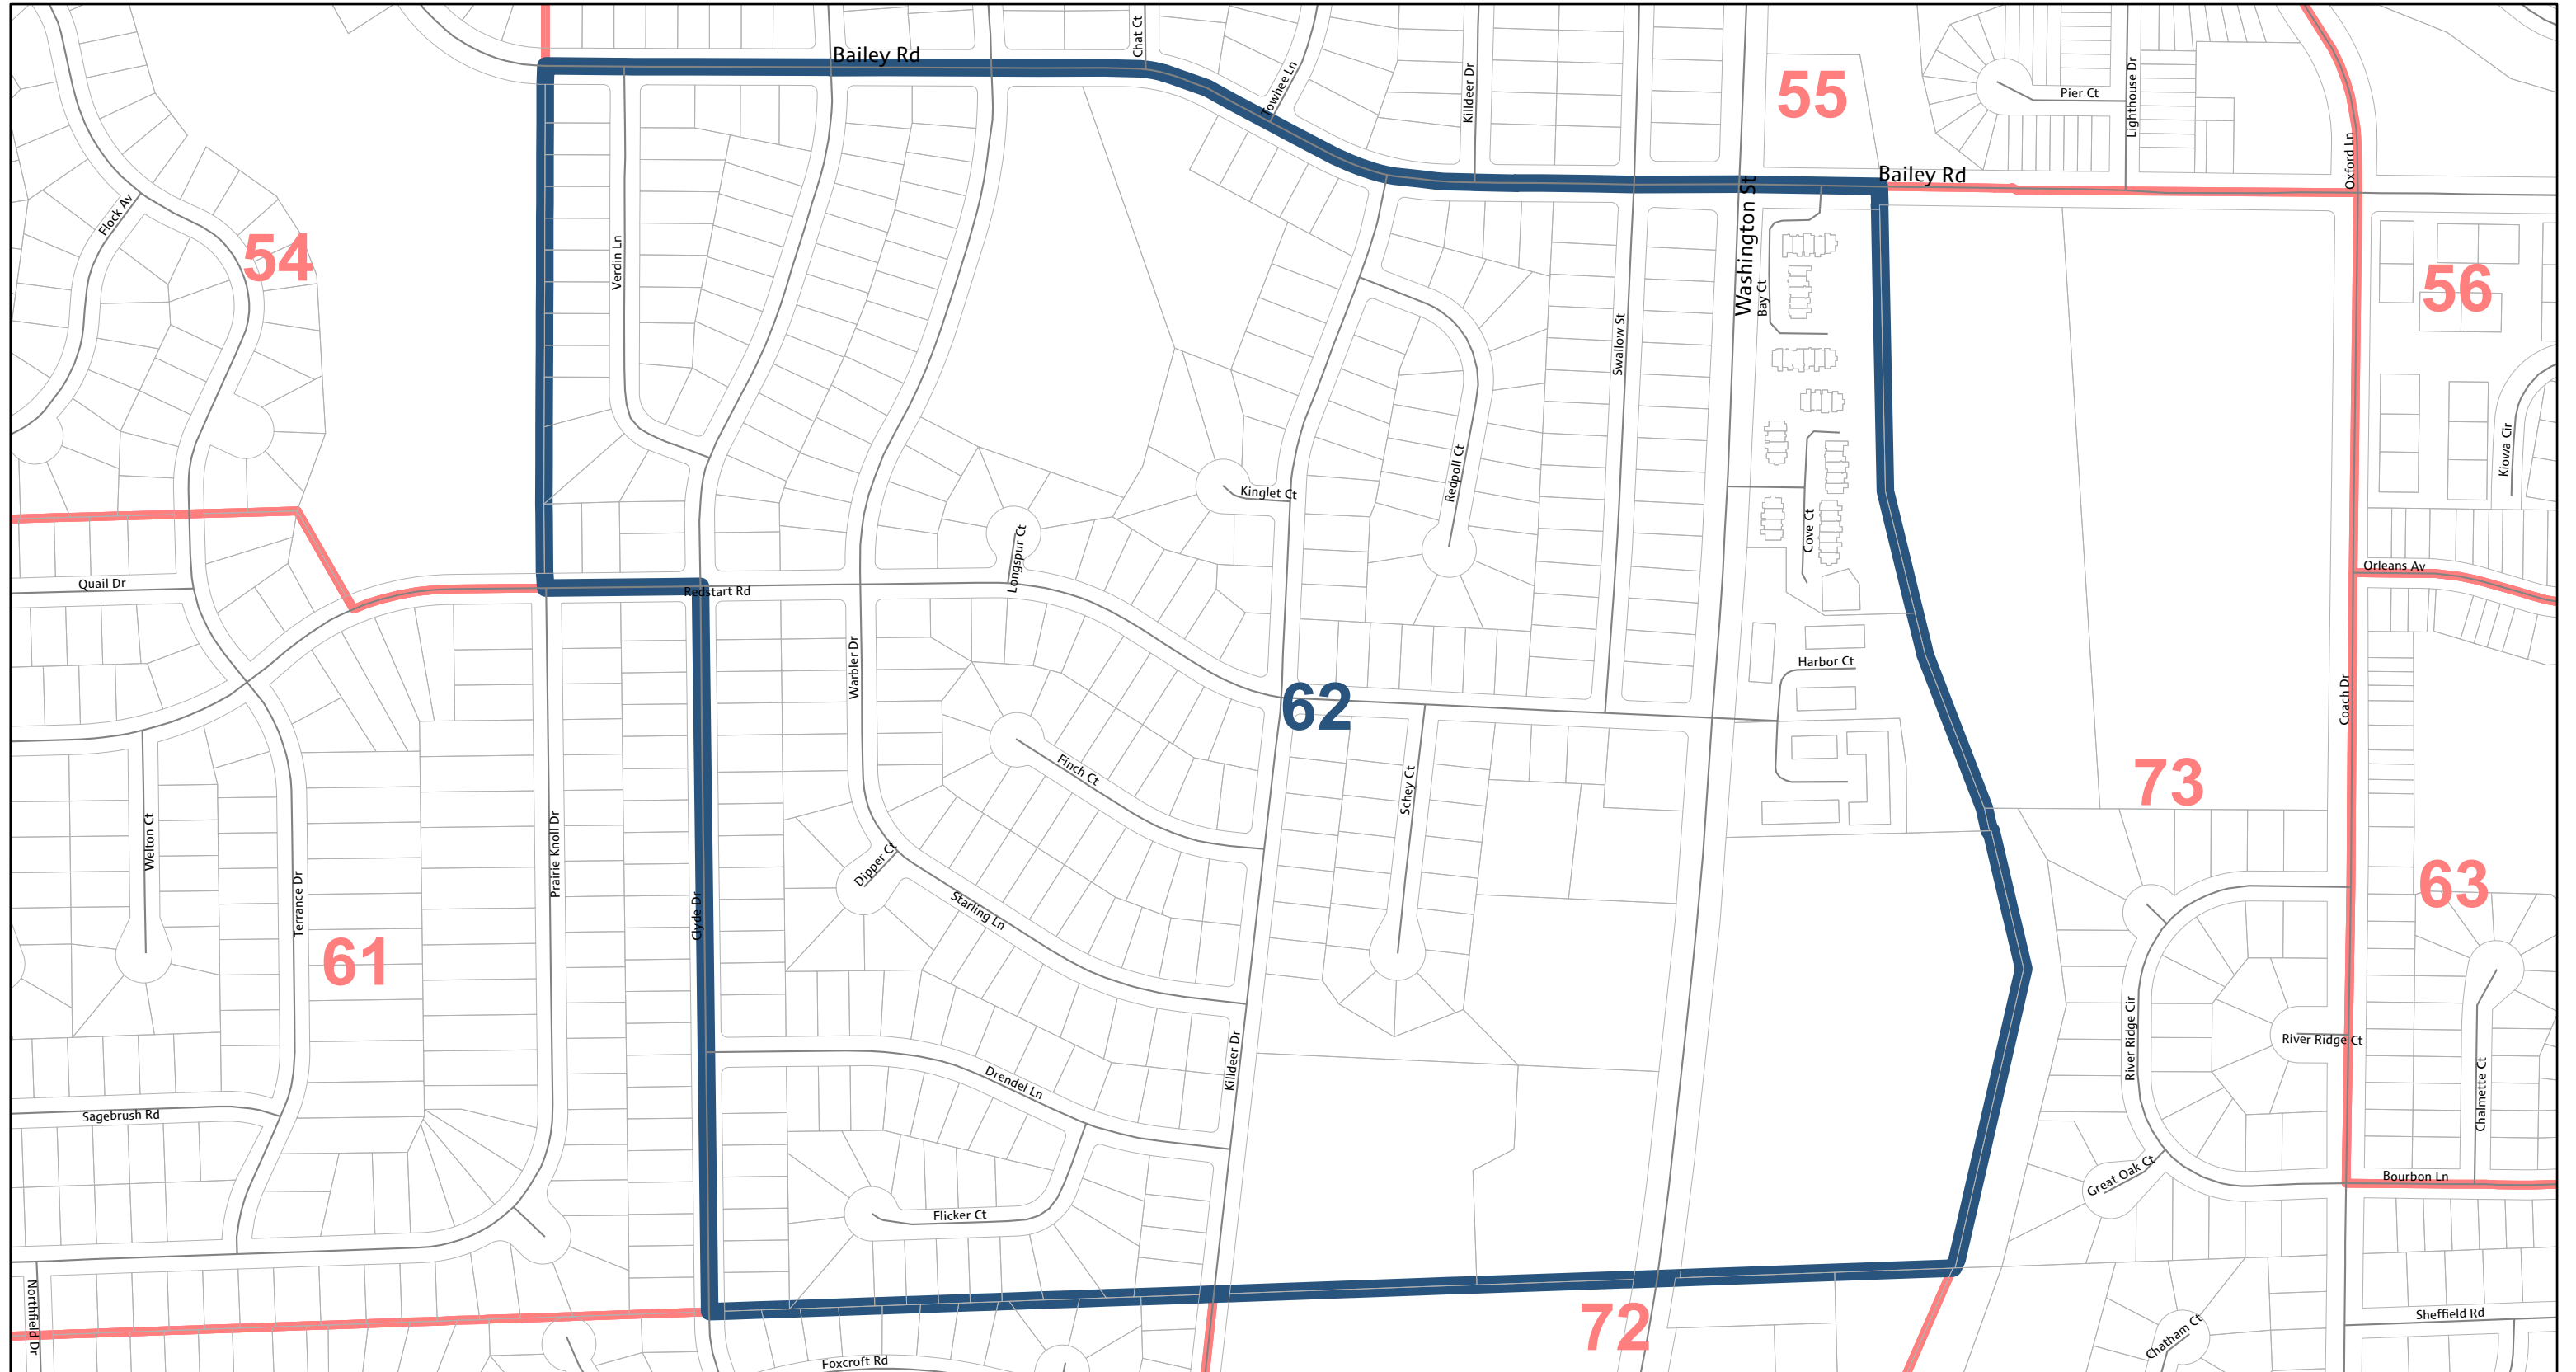

Lisle 62

Election Precincts

Revised: July 12, 2023
Map produced on: 7/14/2023
By DuPage County GIS