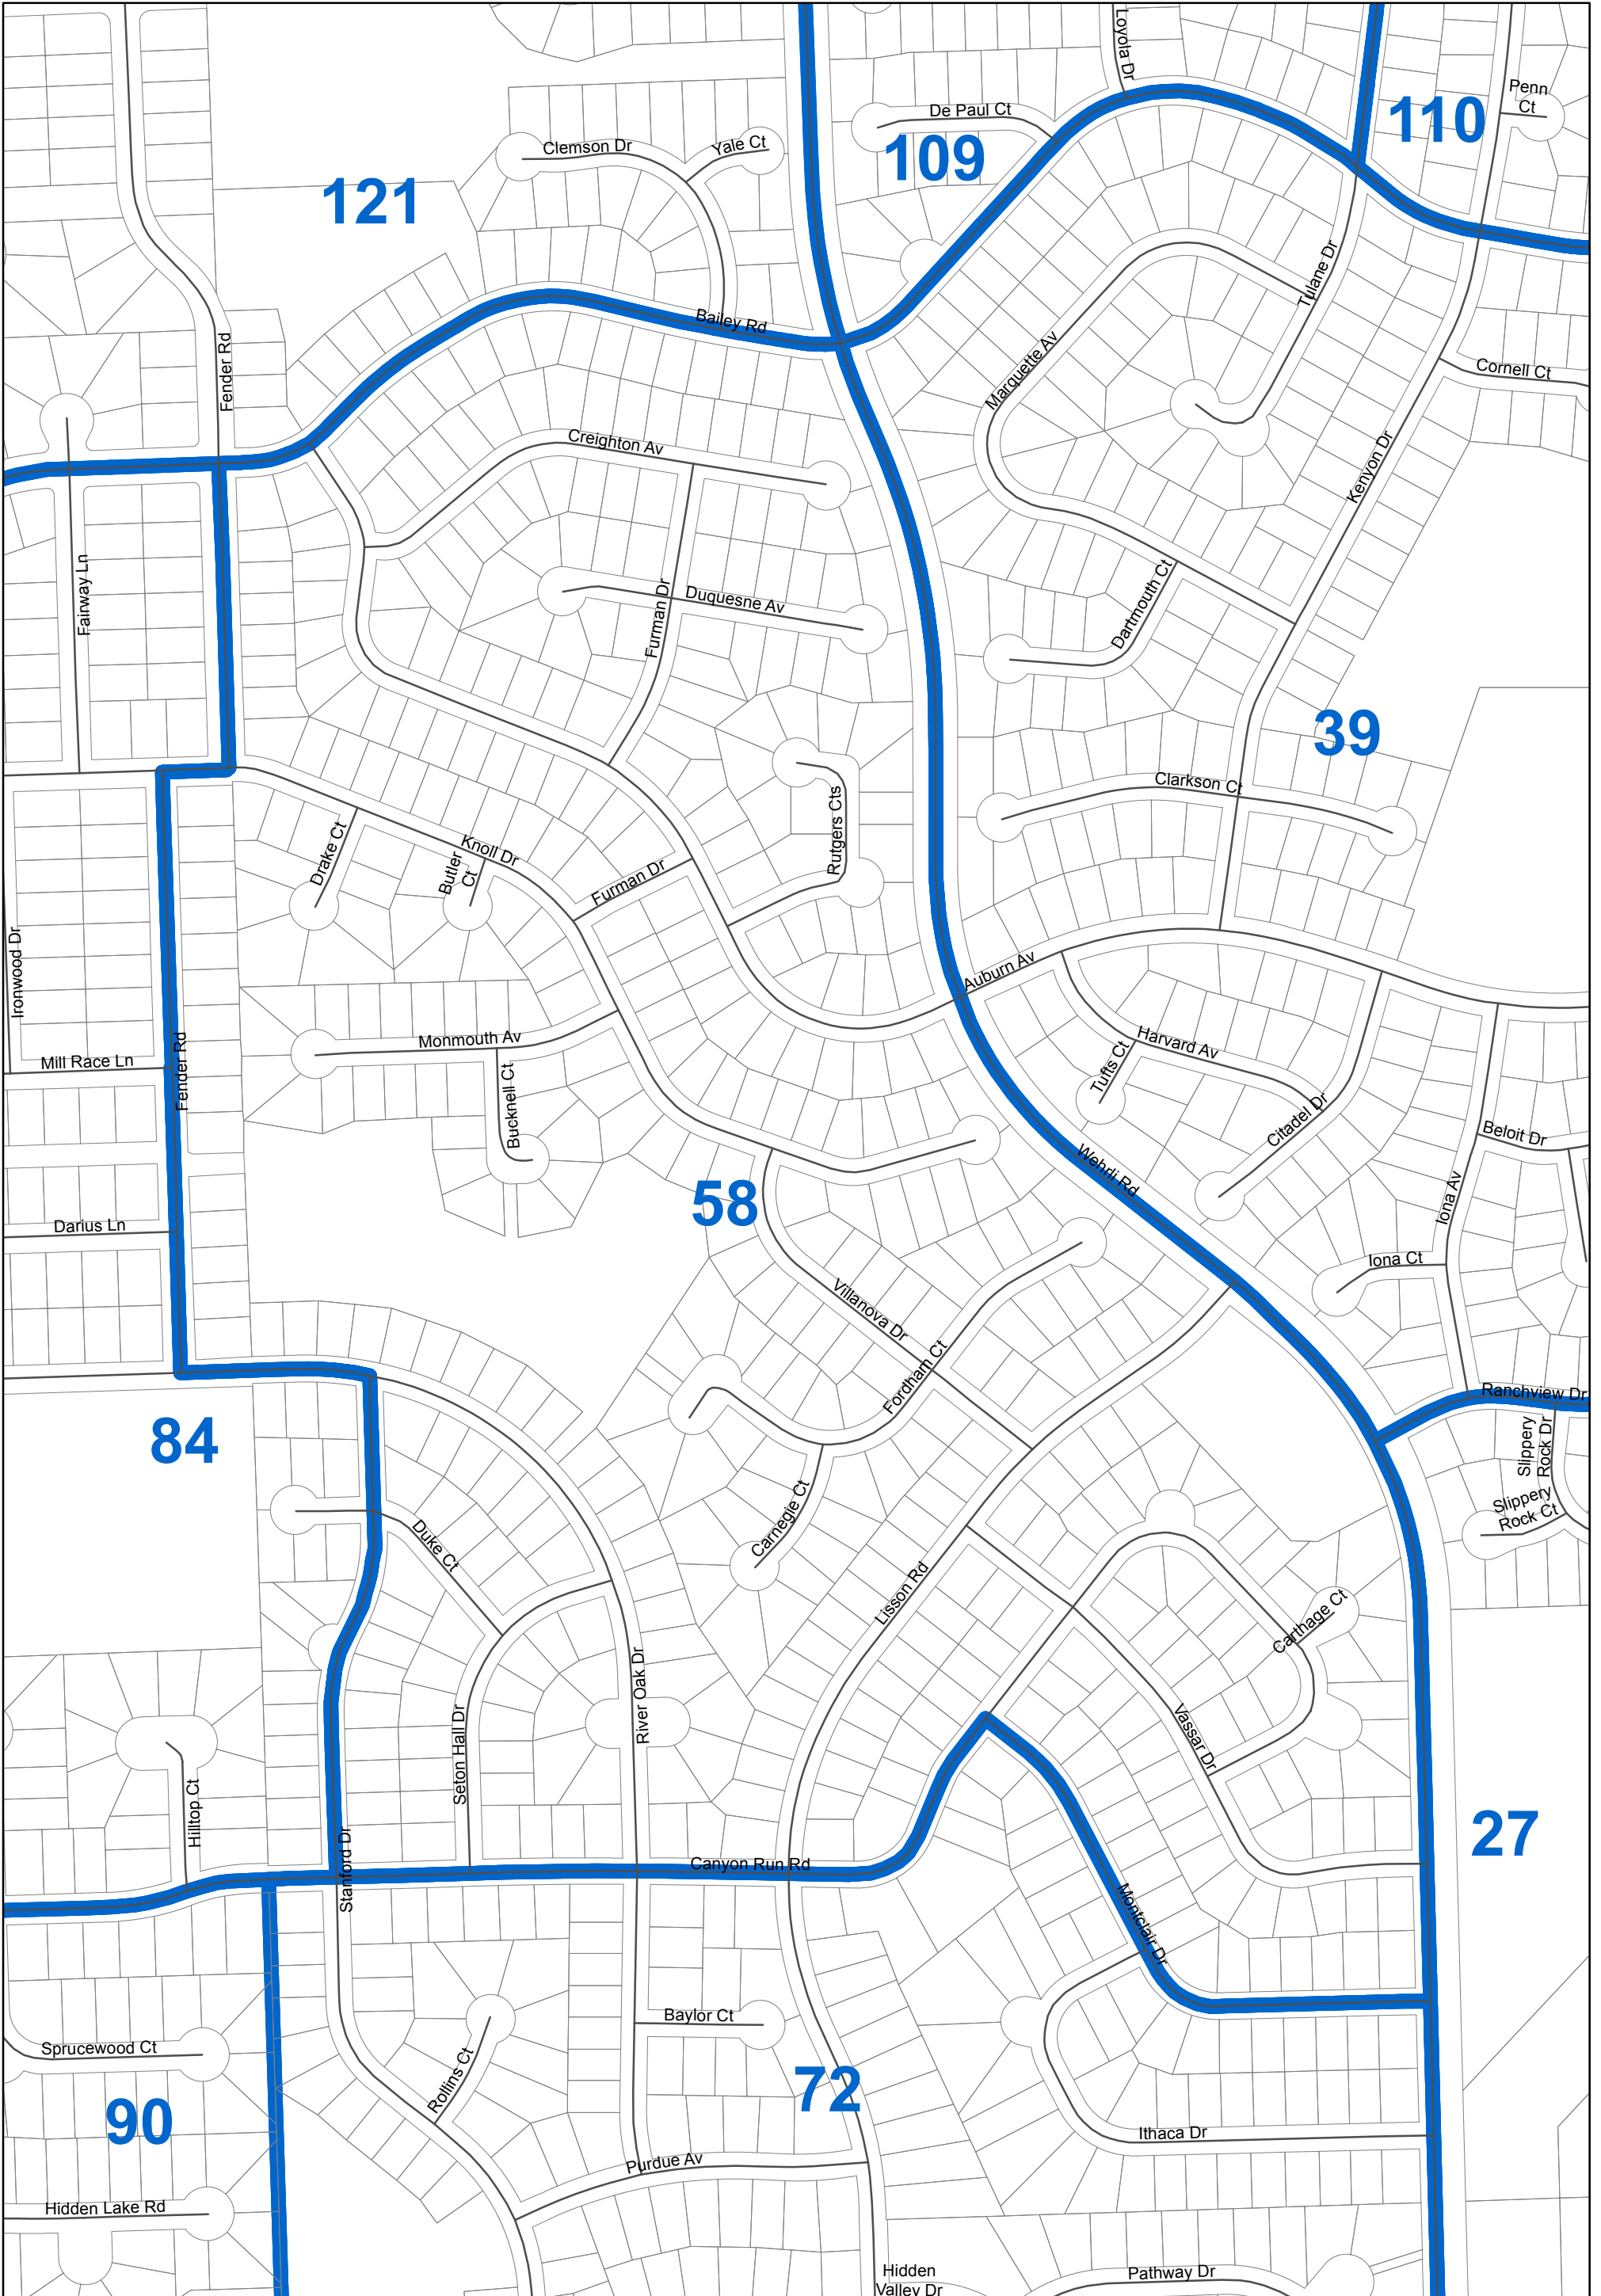

Lisle 58

DuPage County Clerk's Election Division

Date of Production: 3/13/2019
DISCLAIMER: The accuracy of this map is limited to quality of data contained in other public records. This is not a substitute for an actual field survey or field investigation.