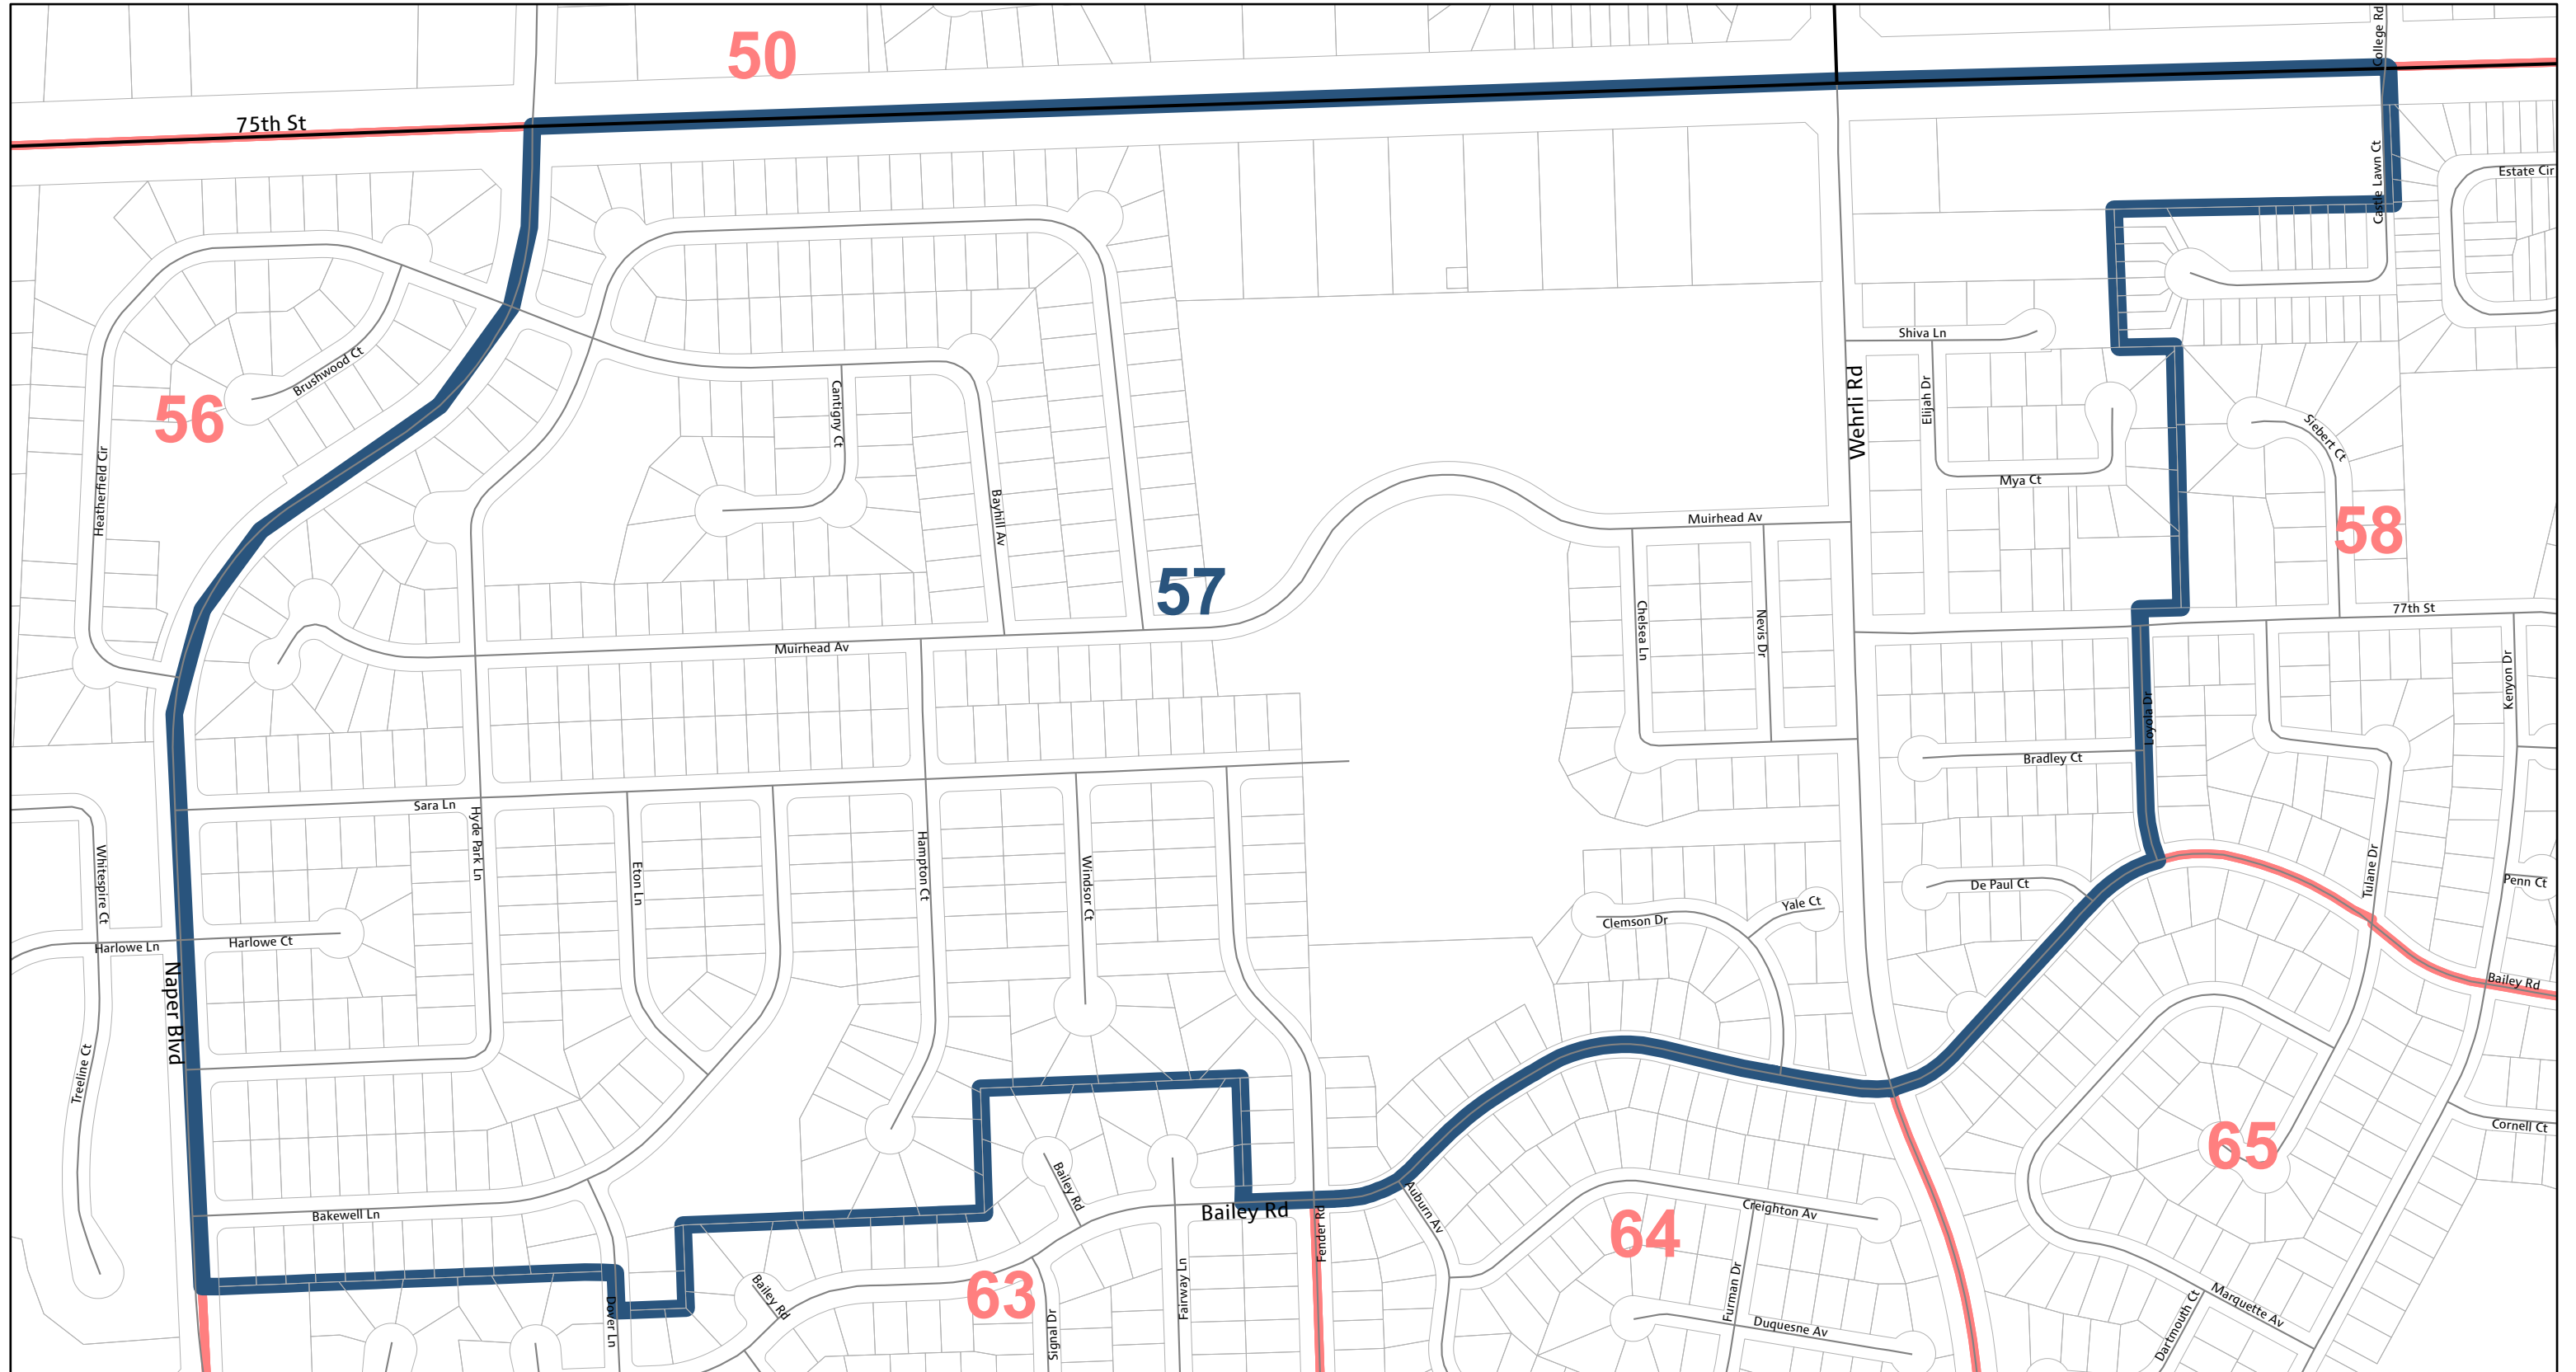

Lisle 57

Election Precincts

Revised: July 12, 2023
Map produced on: 7/14/2023
By DuPage County GIS