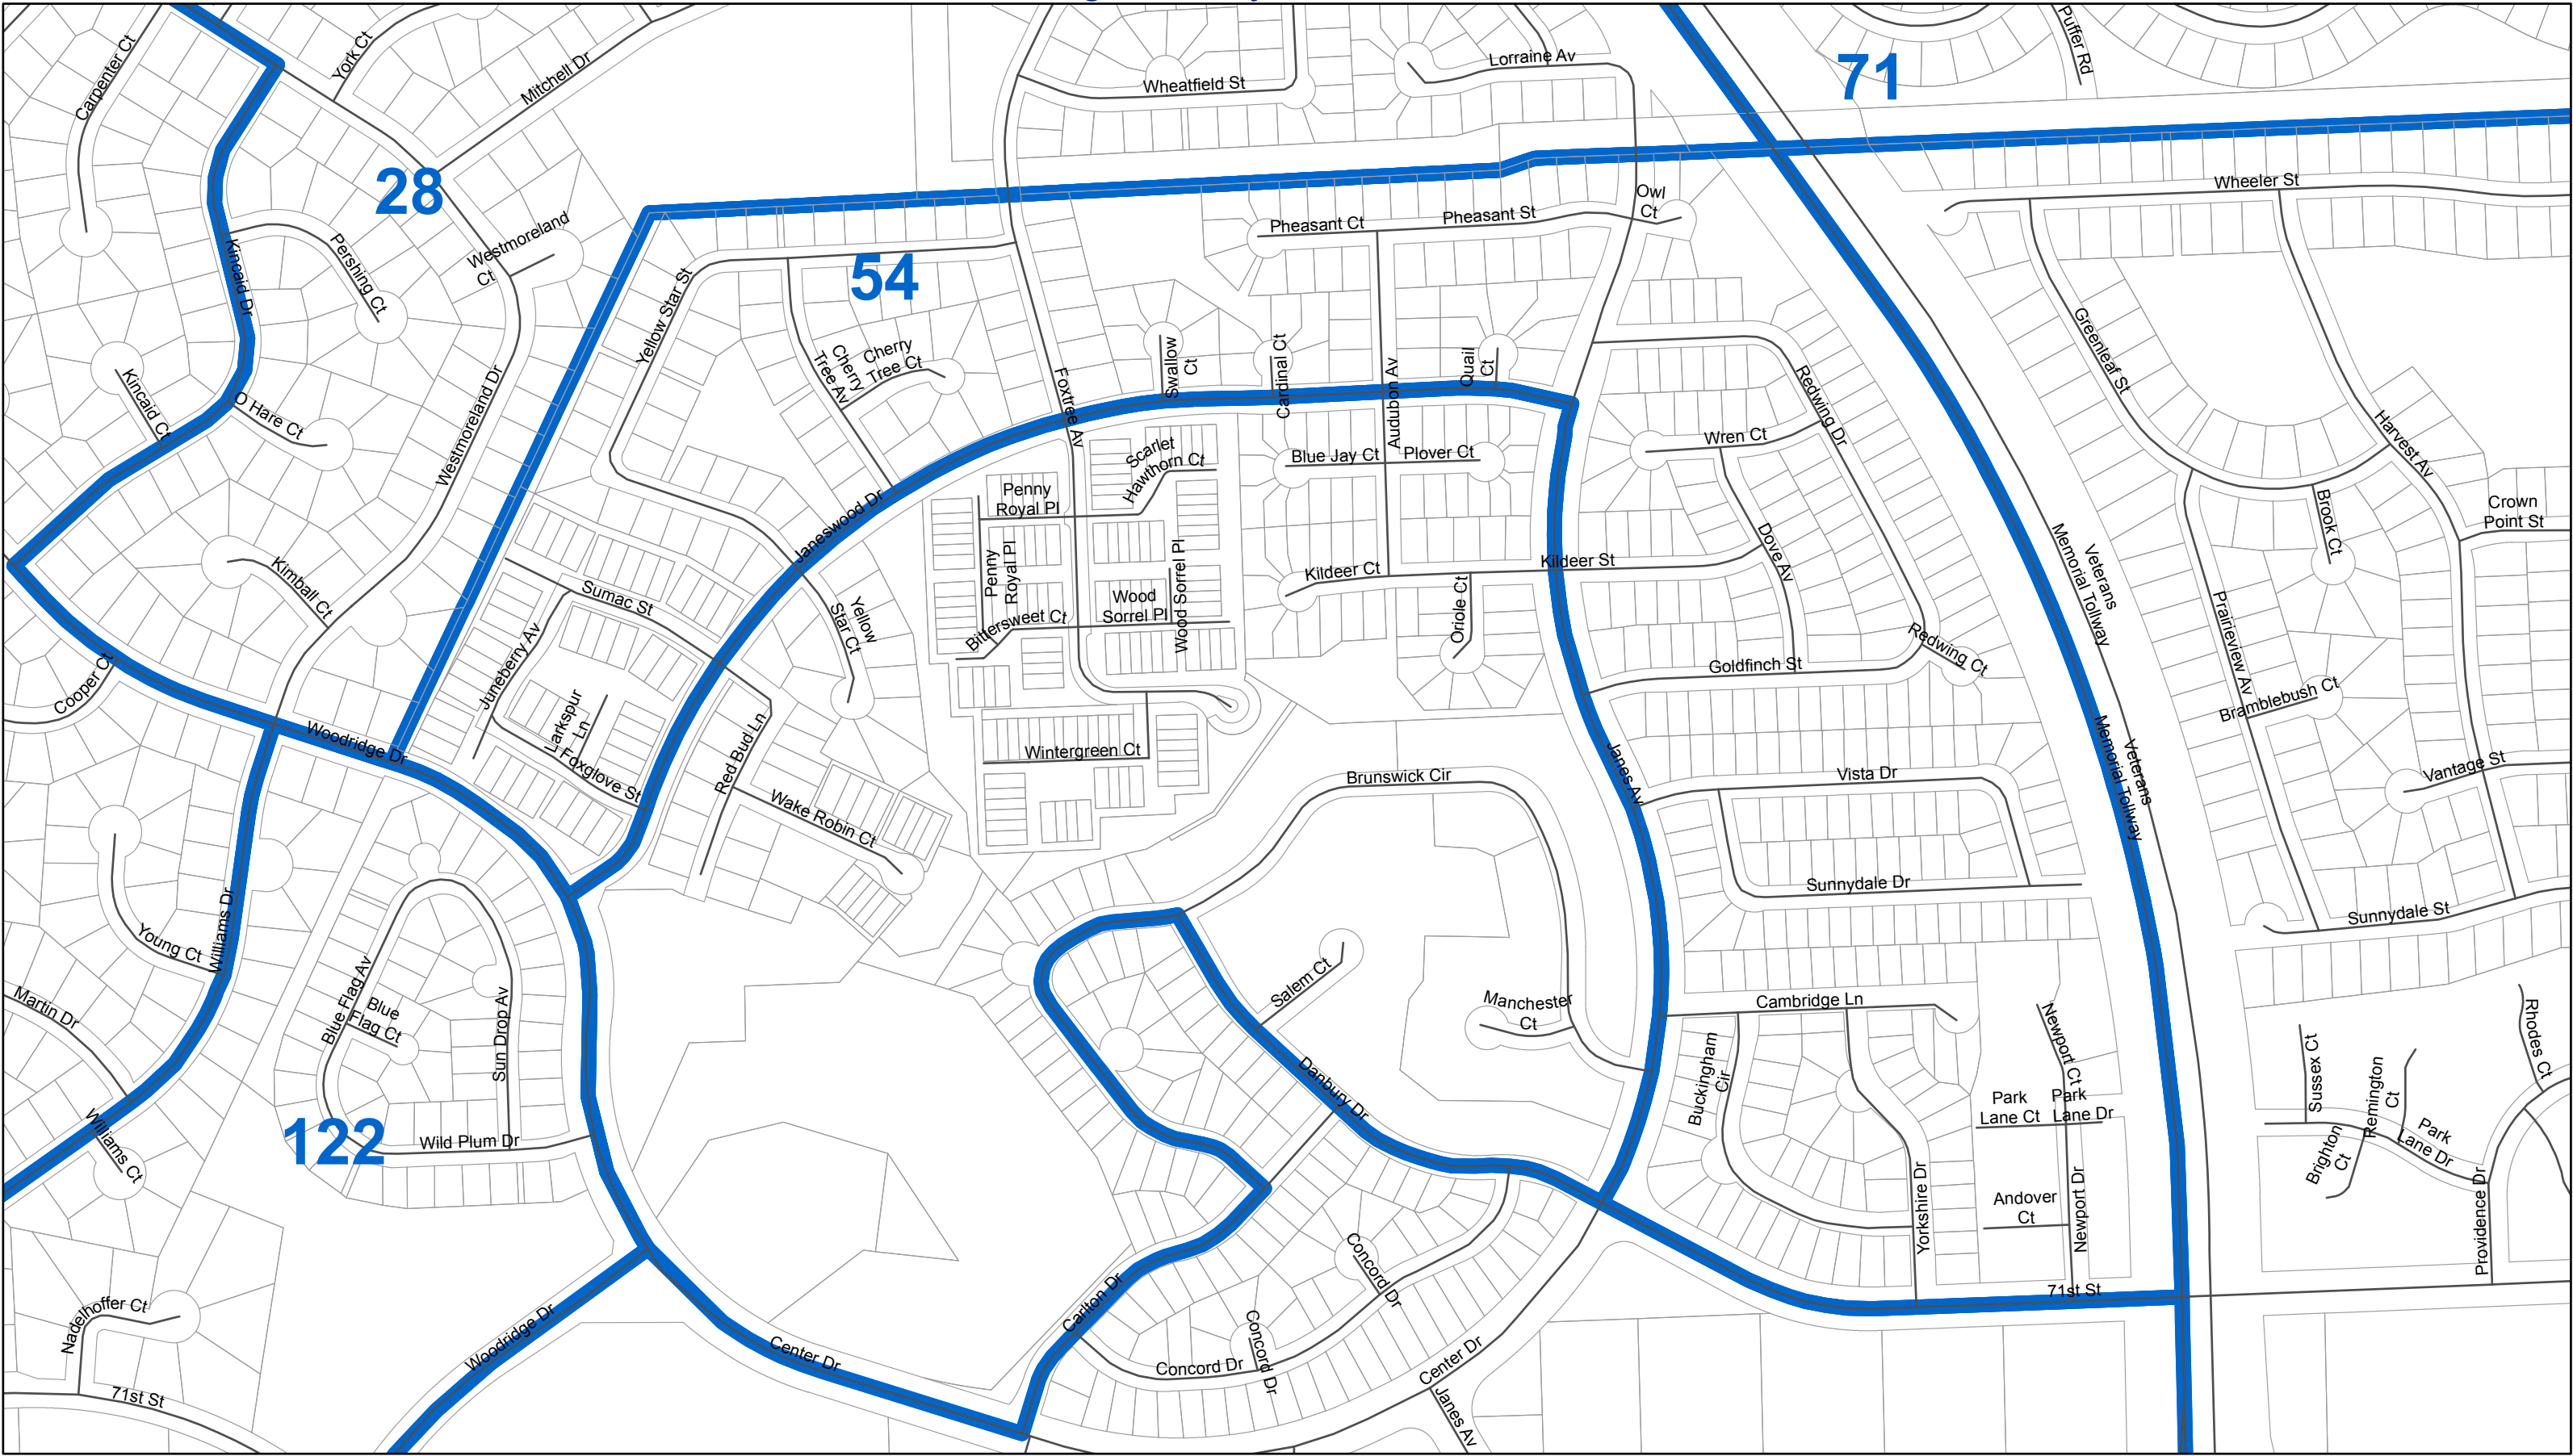

Lisle 54

DuPage County Election Commission

Cathy Terrill
Chairperson

James S. Lowe
Vice Chair

John J Boske
Secretary

Joseph Sobecki
Executive Director

August 11, 2017
DISCLAIMER: The accuracy of this map is limited to quality of data contained in other public records. This is not a substitute for an actual field survey or field investigation.