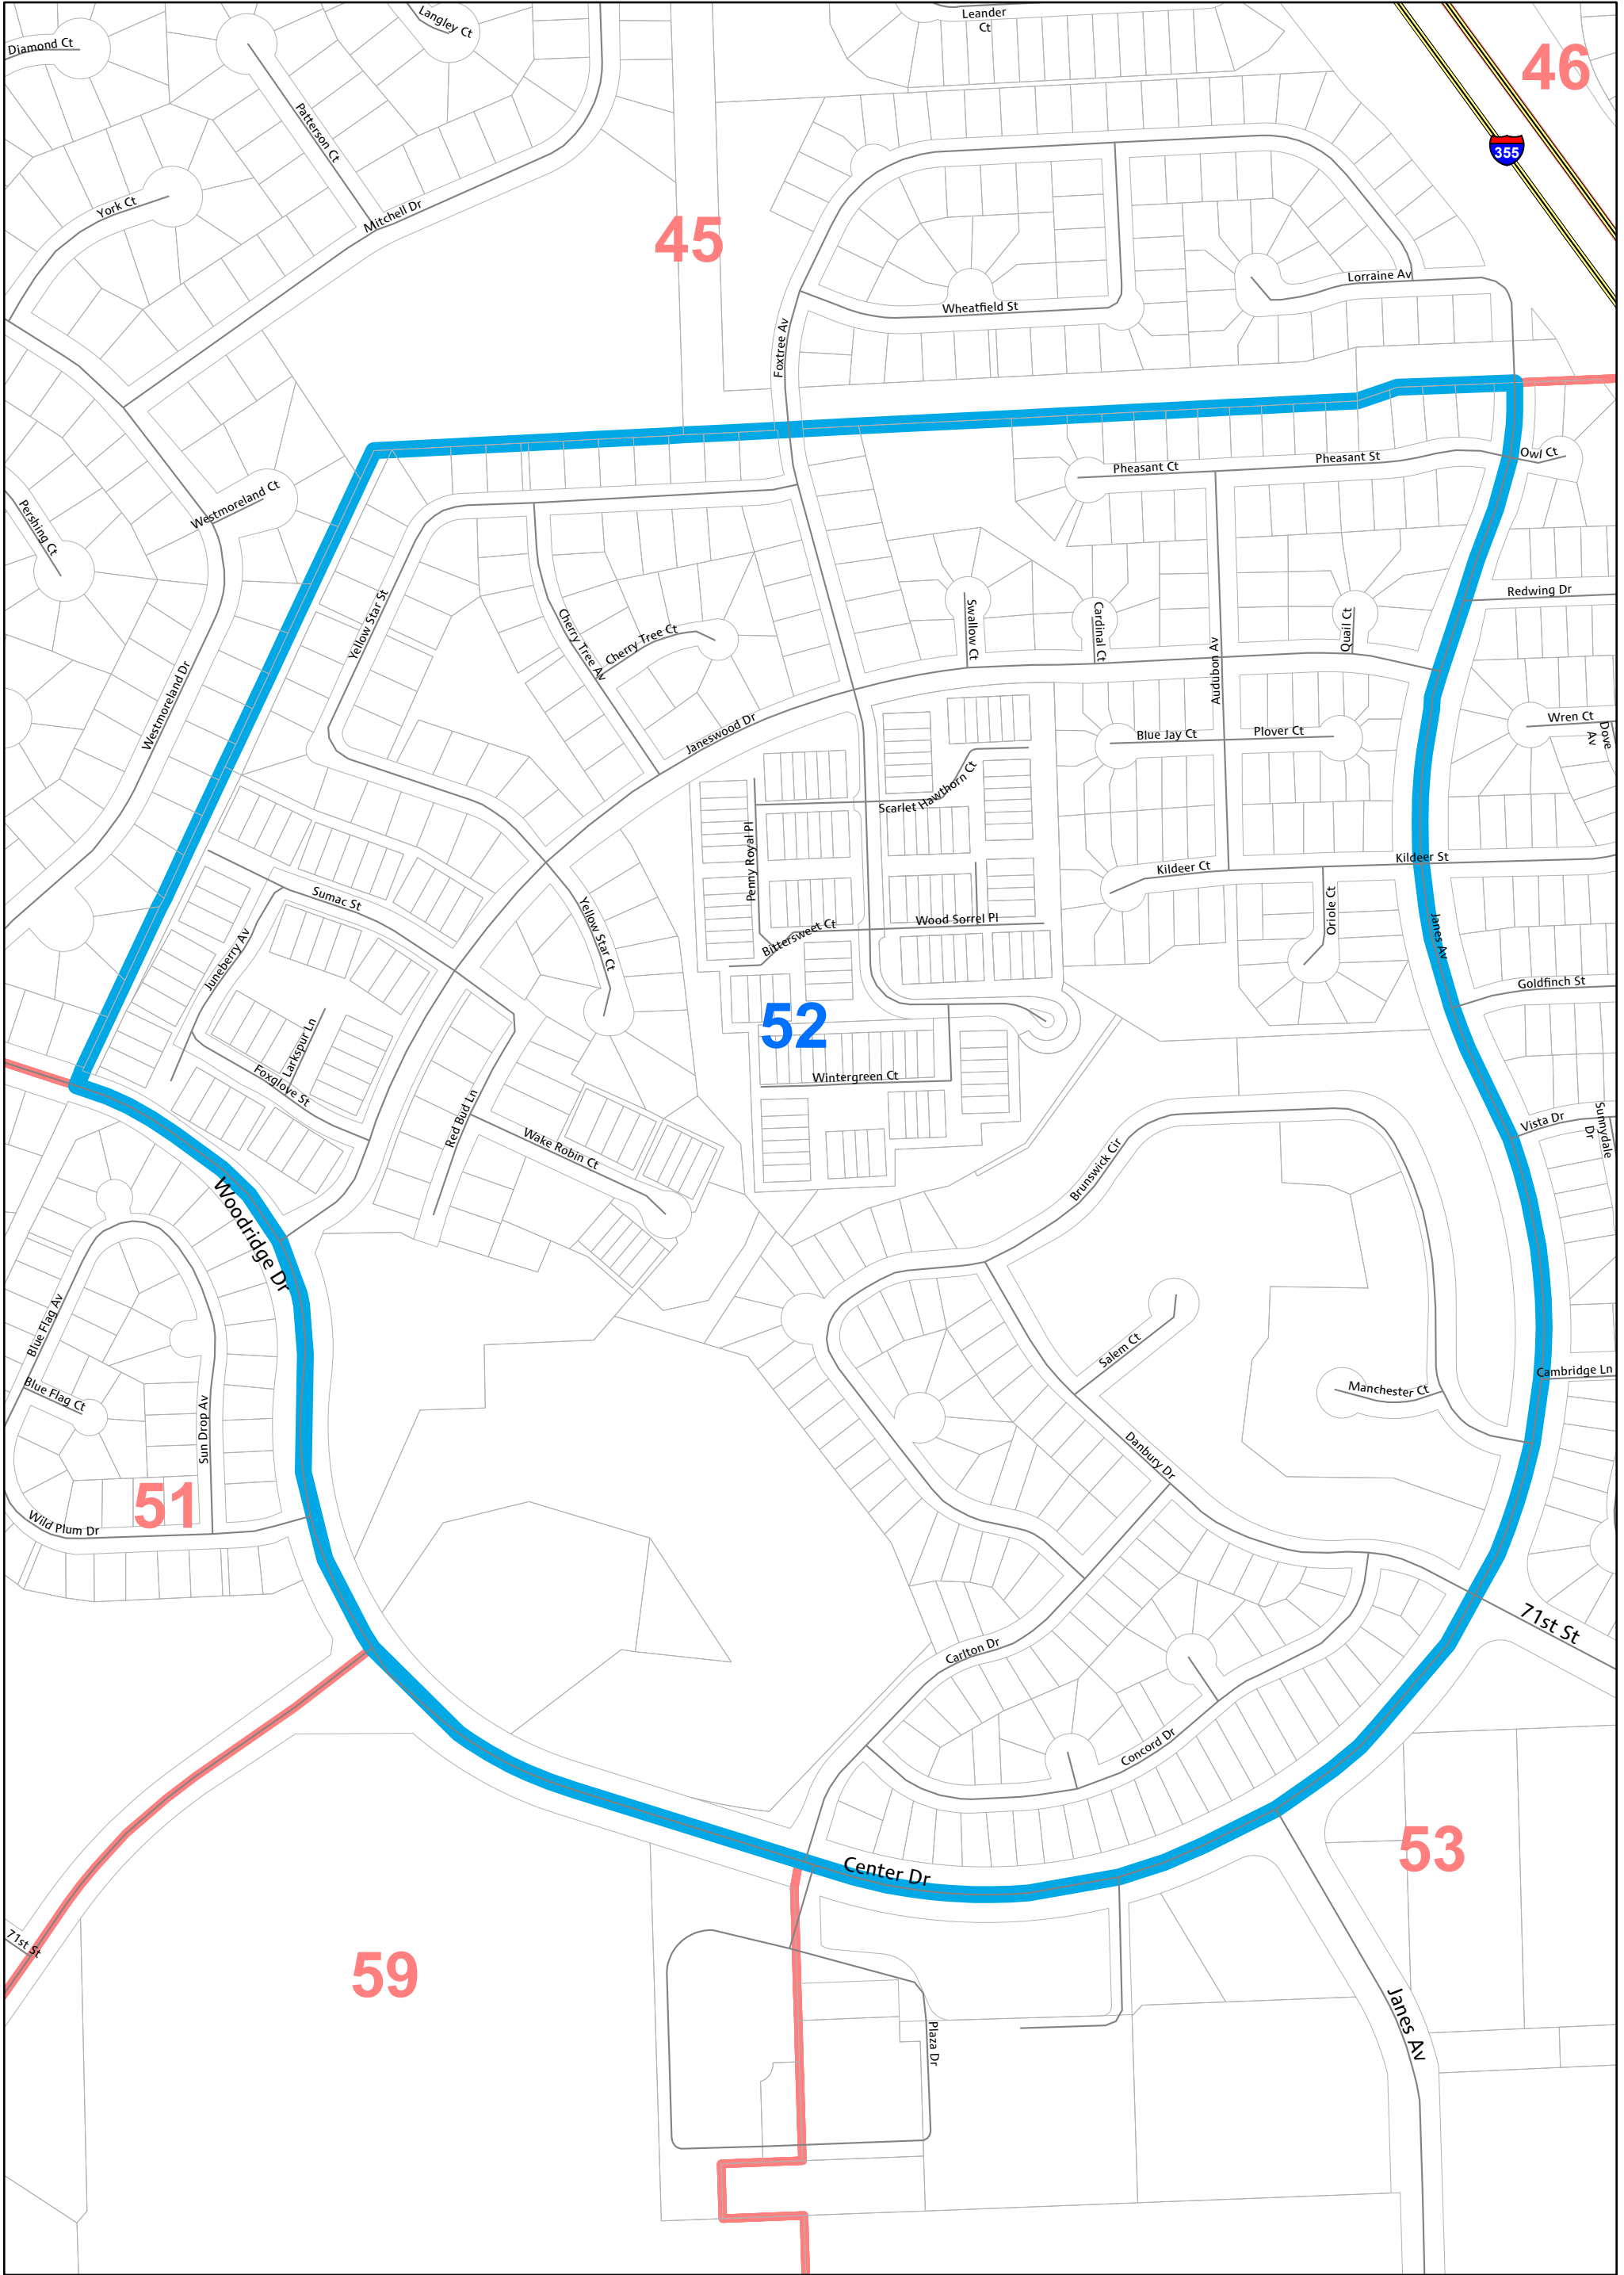

Lisle 52

Election Precincts

Revised: July 12, 2023

Revised: July 12, 2023
Map produced on: 7/14/2023
By DuPage County GIS