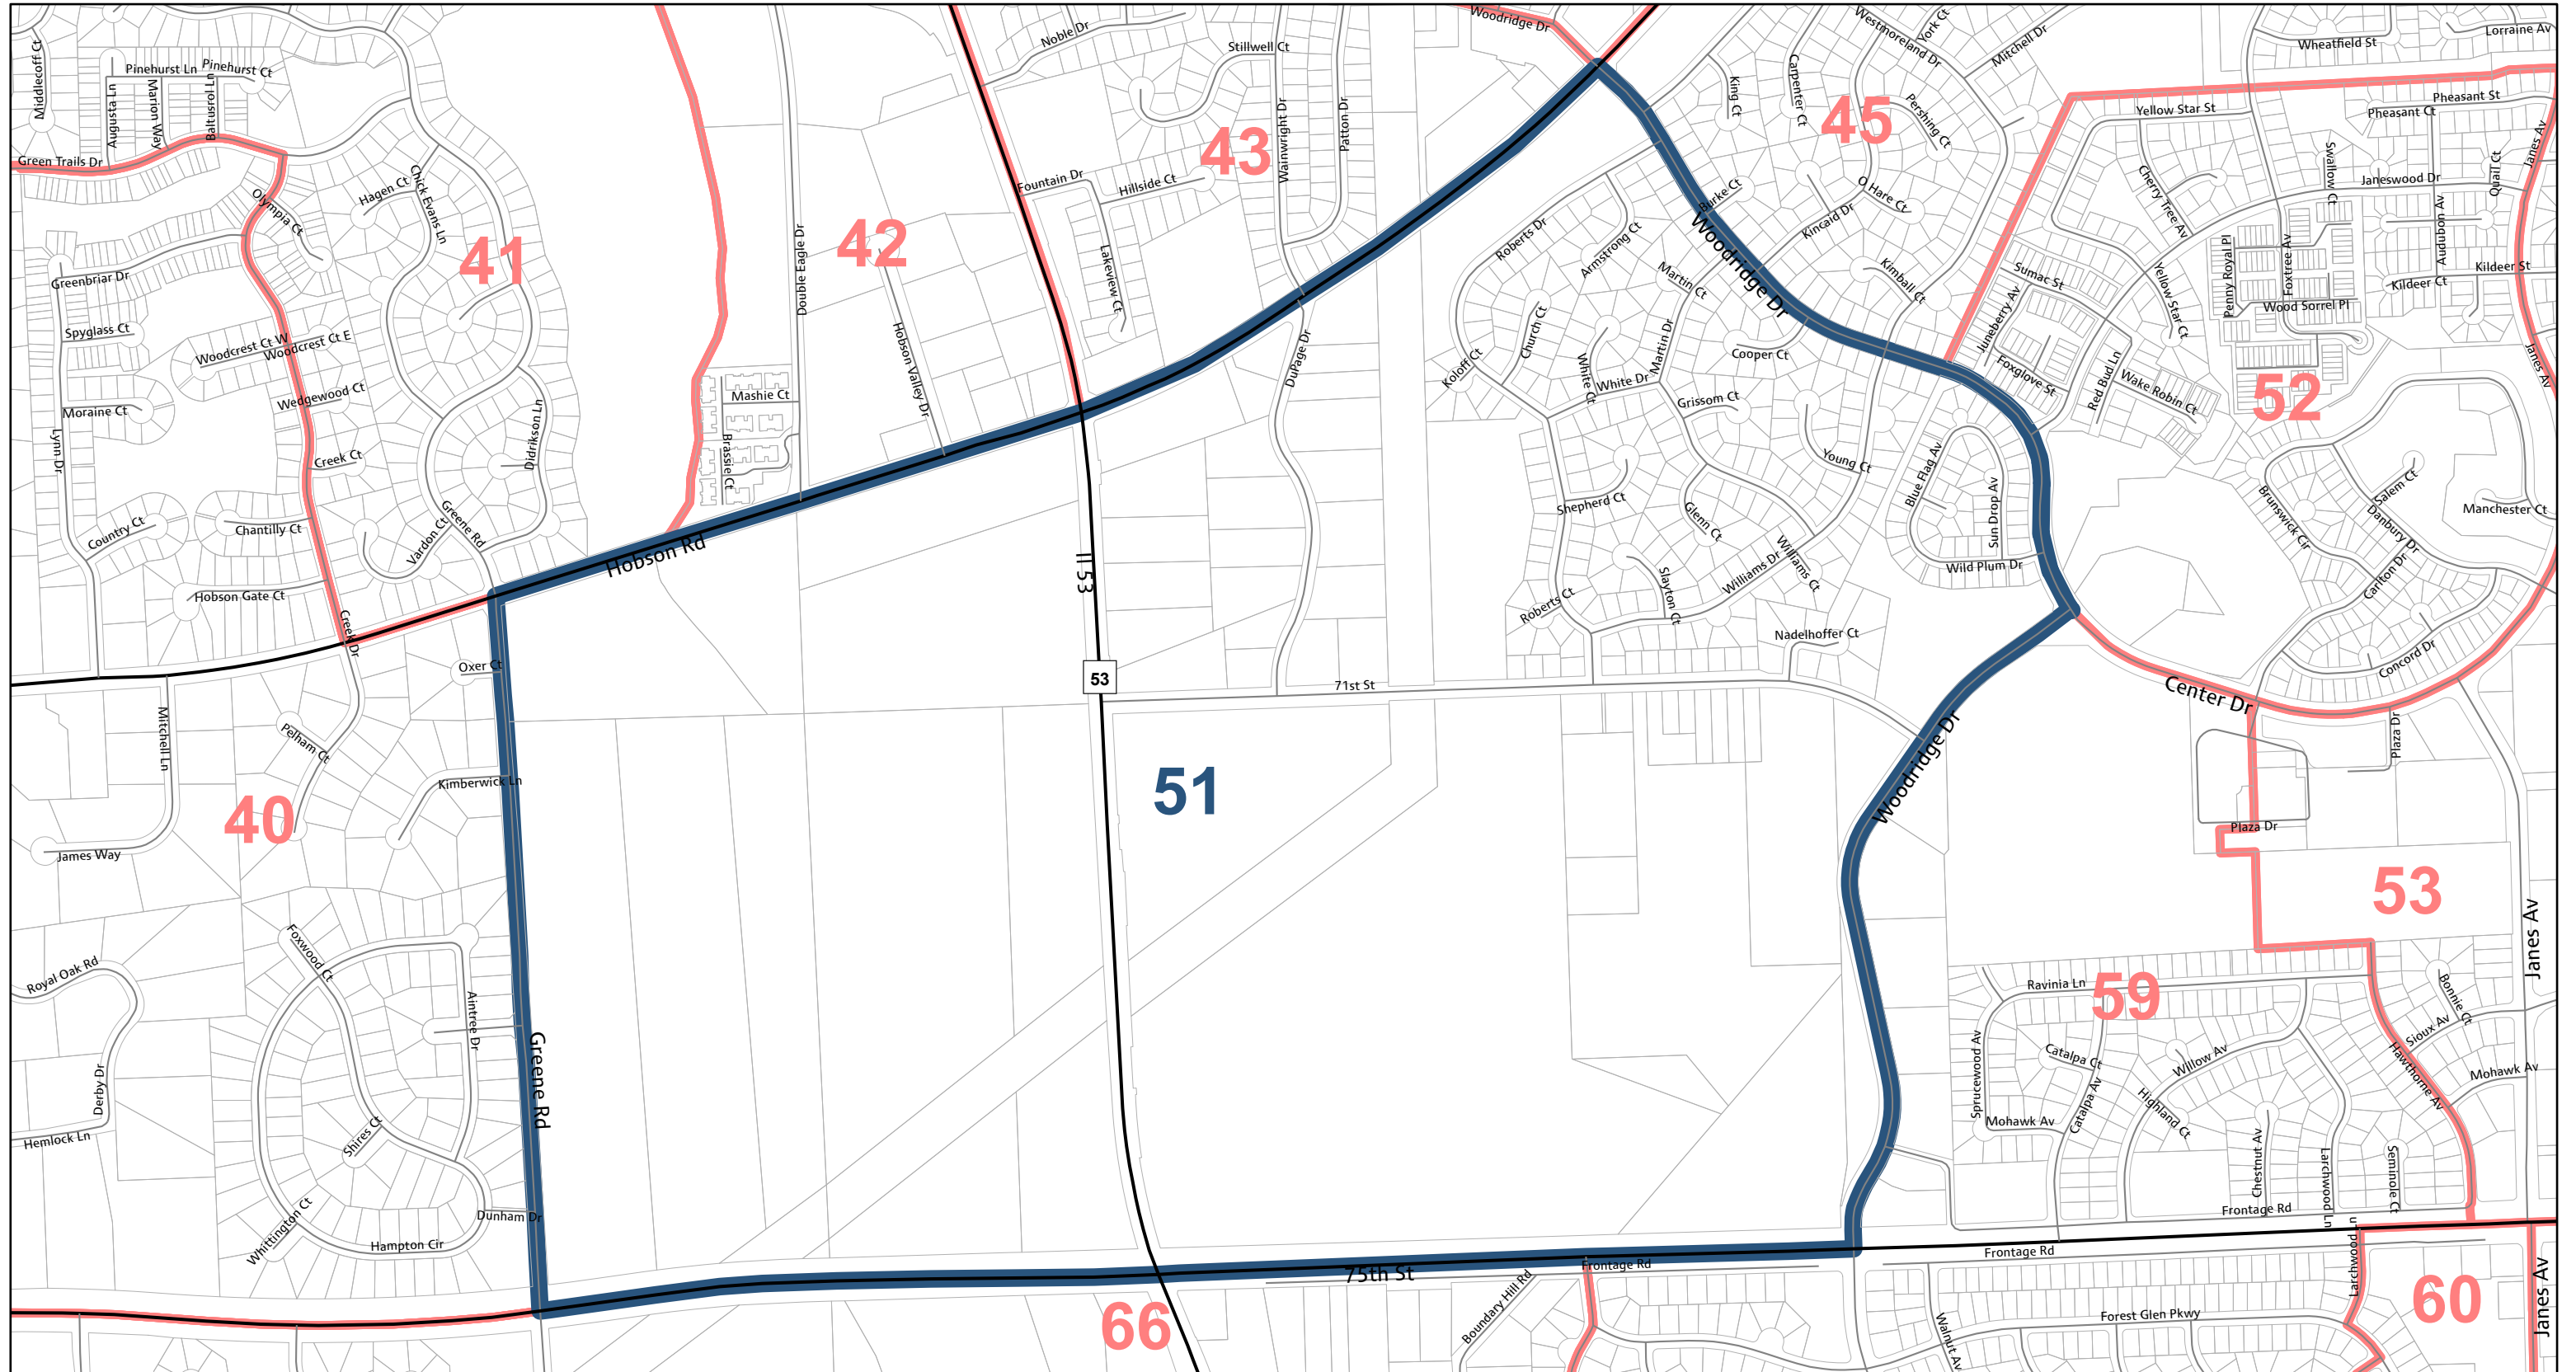

Lisle 51

Election Precincts

Revised: July 12, 2023
Map produced on: 7/14/2023
By DuPage County GIS