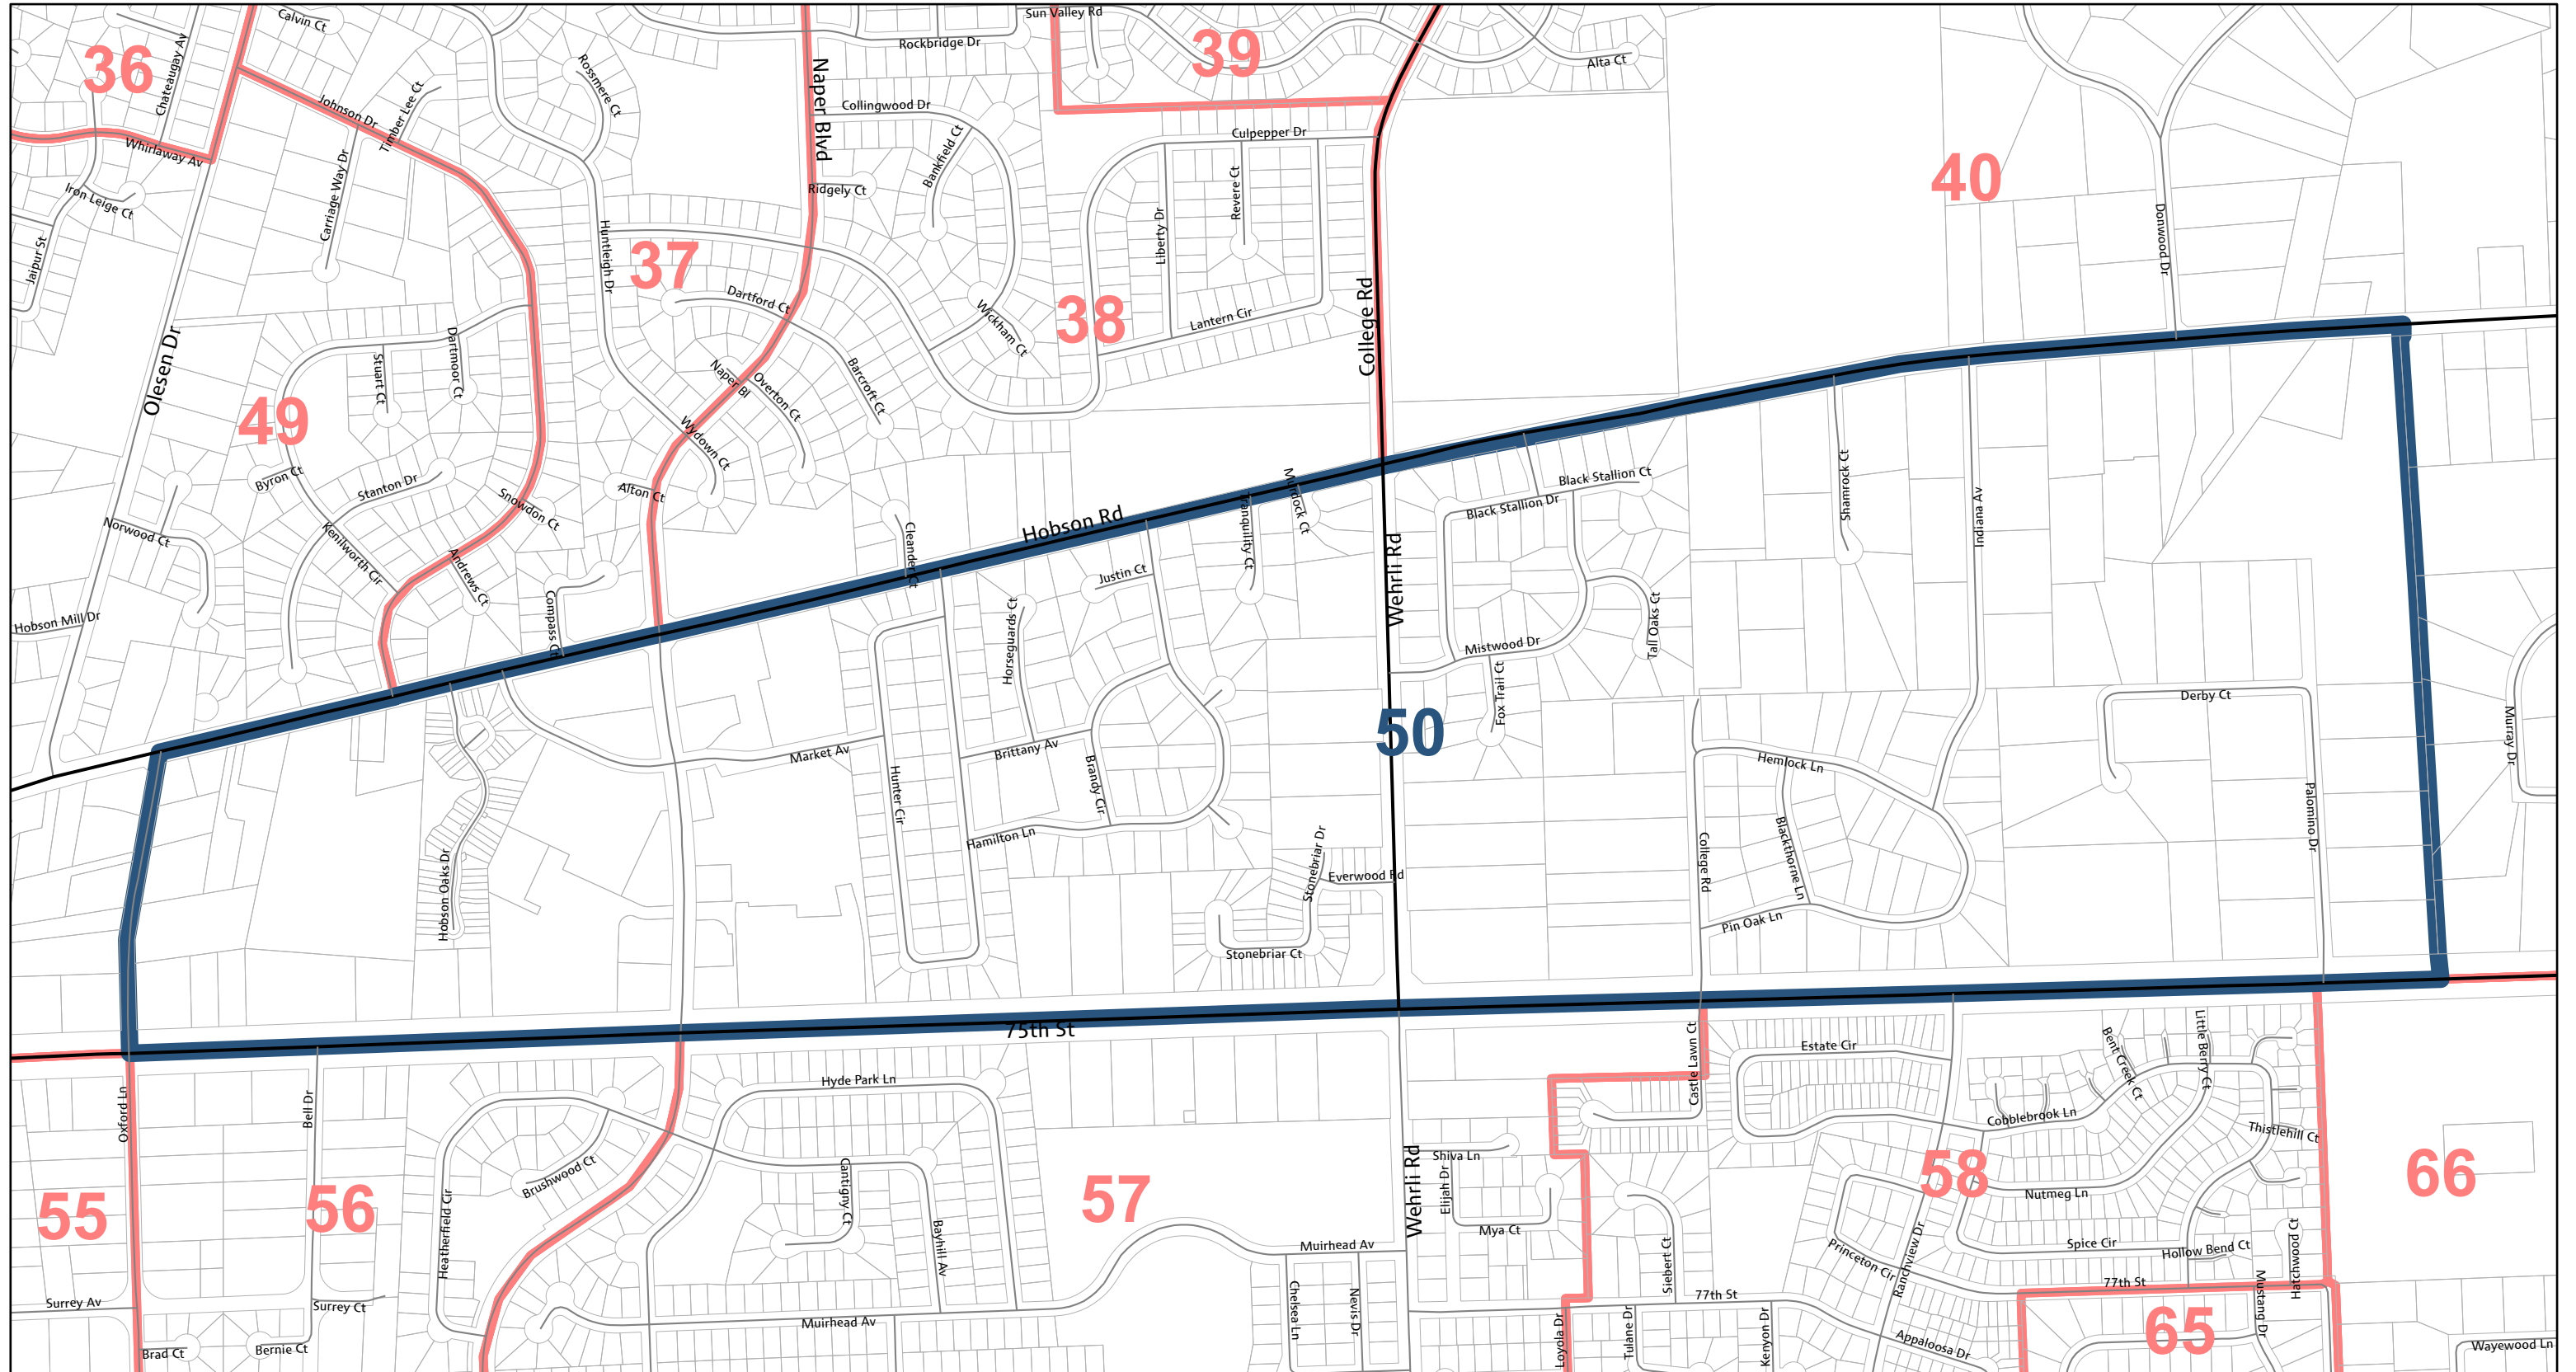

# Lisle 50

## Election Precincts

Revised: July 12, 2023  
Map produced on: 7/14/2023  
By DuPage County GIS