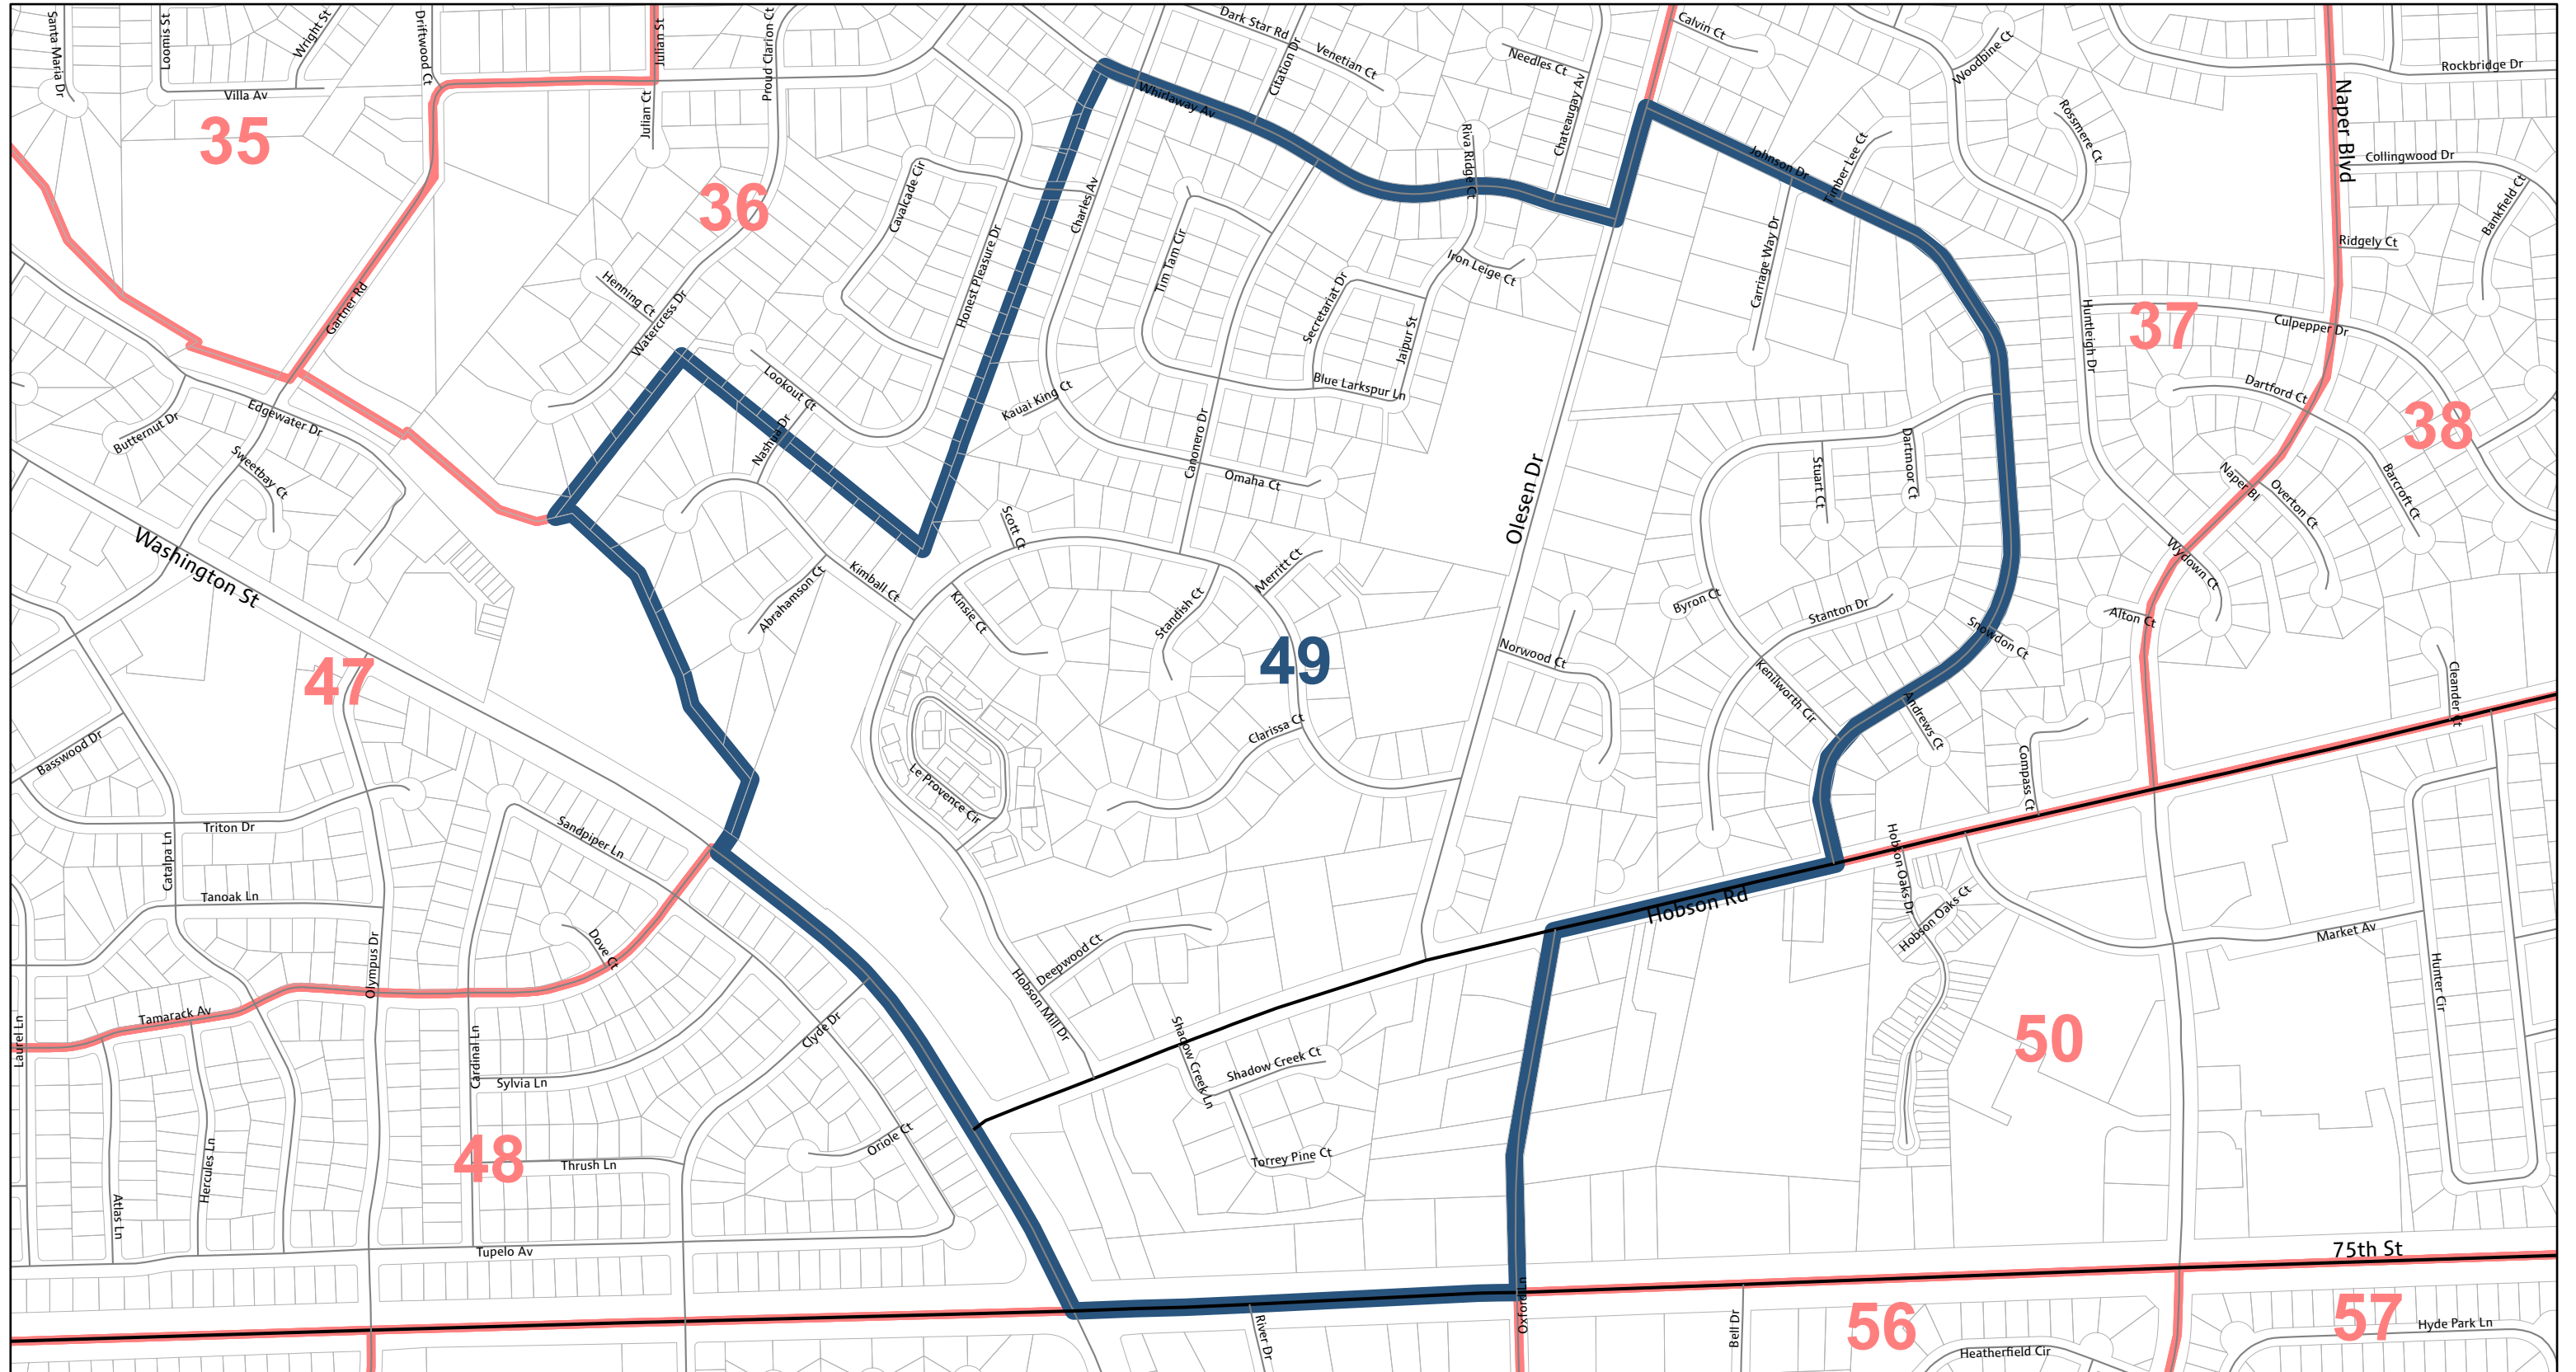

Lisle 49

Election Precincts

Revised: July 12, 2023
Map produced on: 7/14/2023
By DuPage County GIS