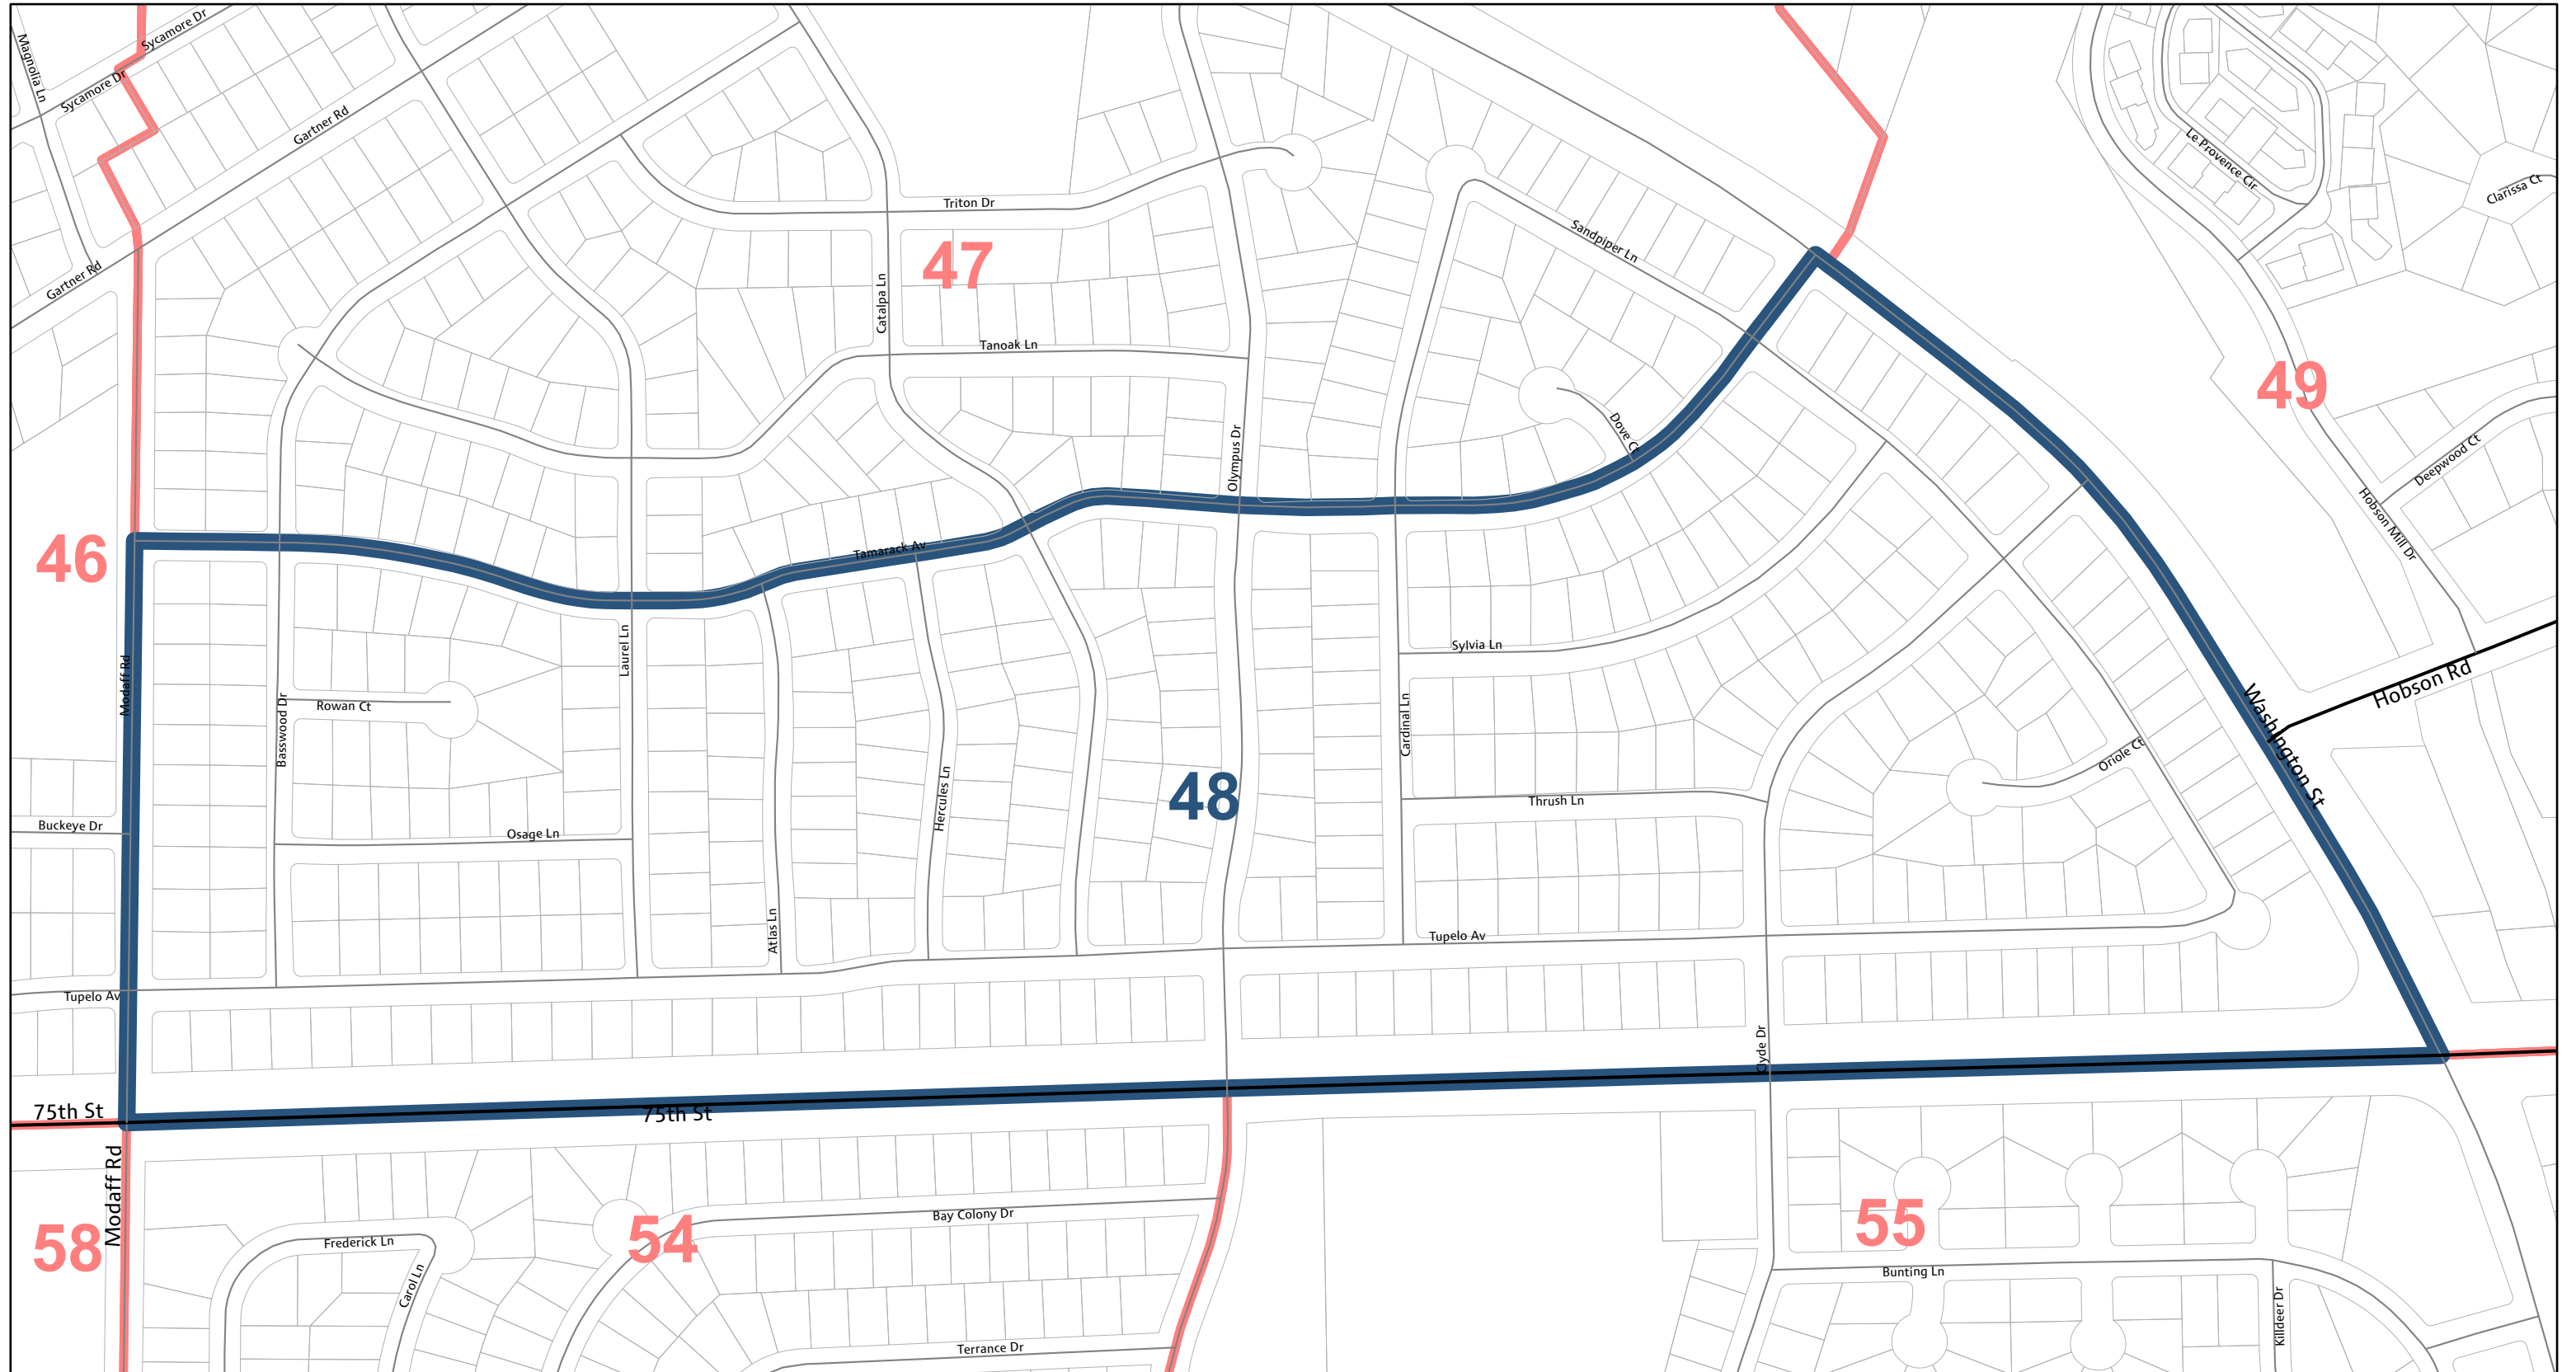

# Lisle 48

## Election Precincts

Revised: July 12, 2023  
Map produced on: 7/14/2023  
By DuPage County GIS