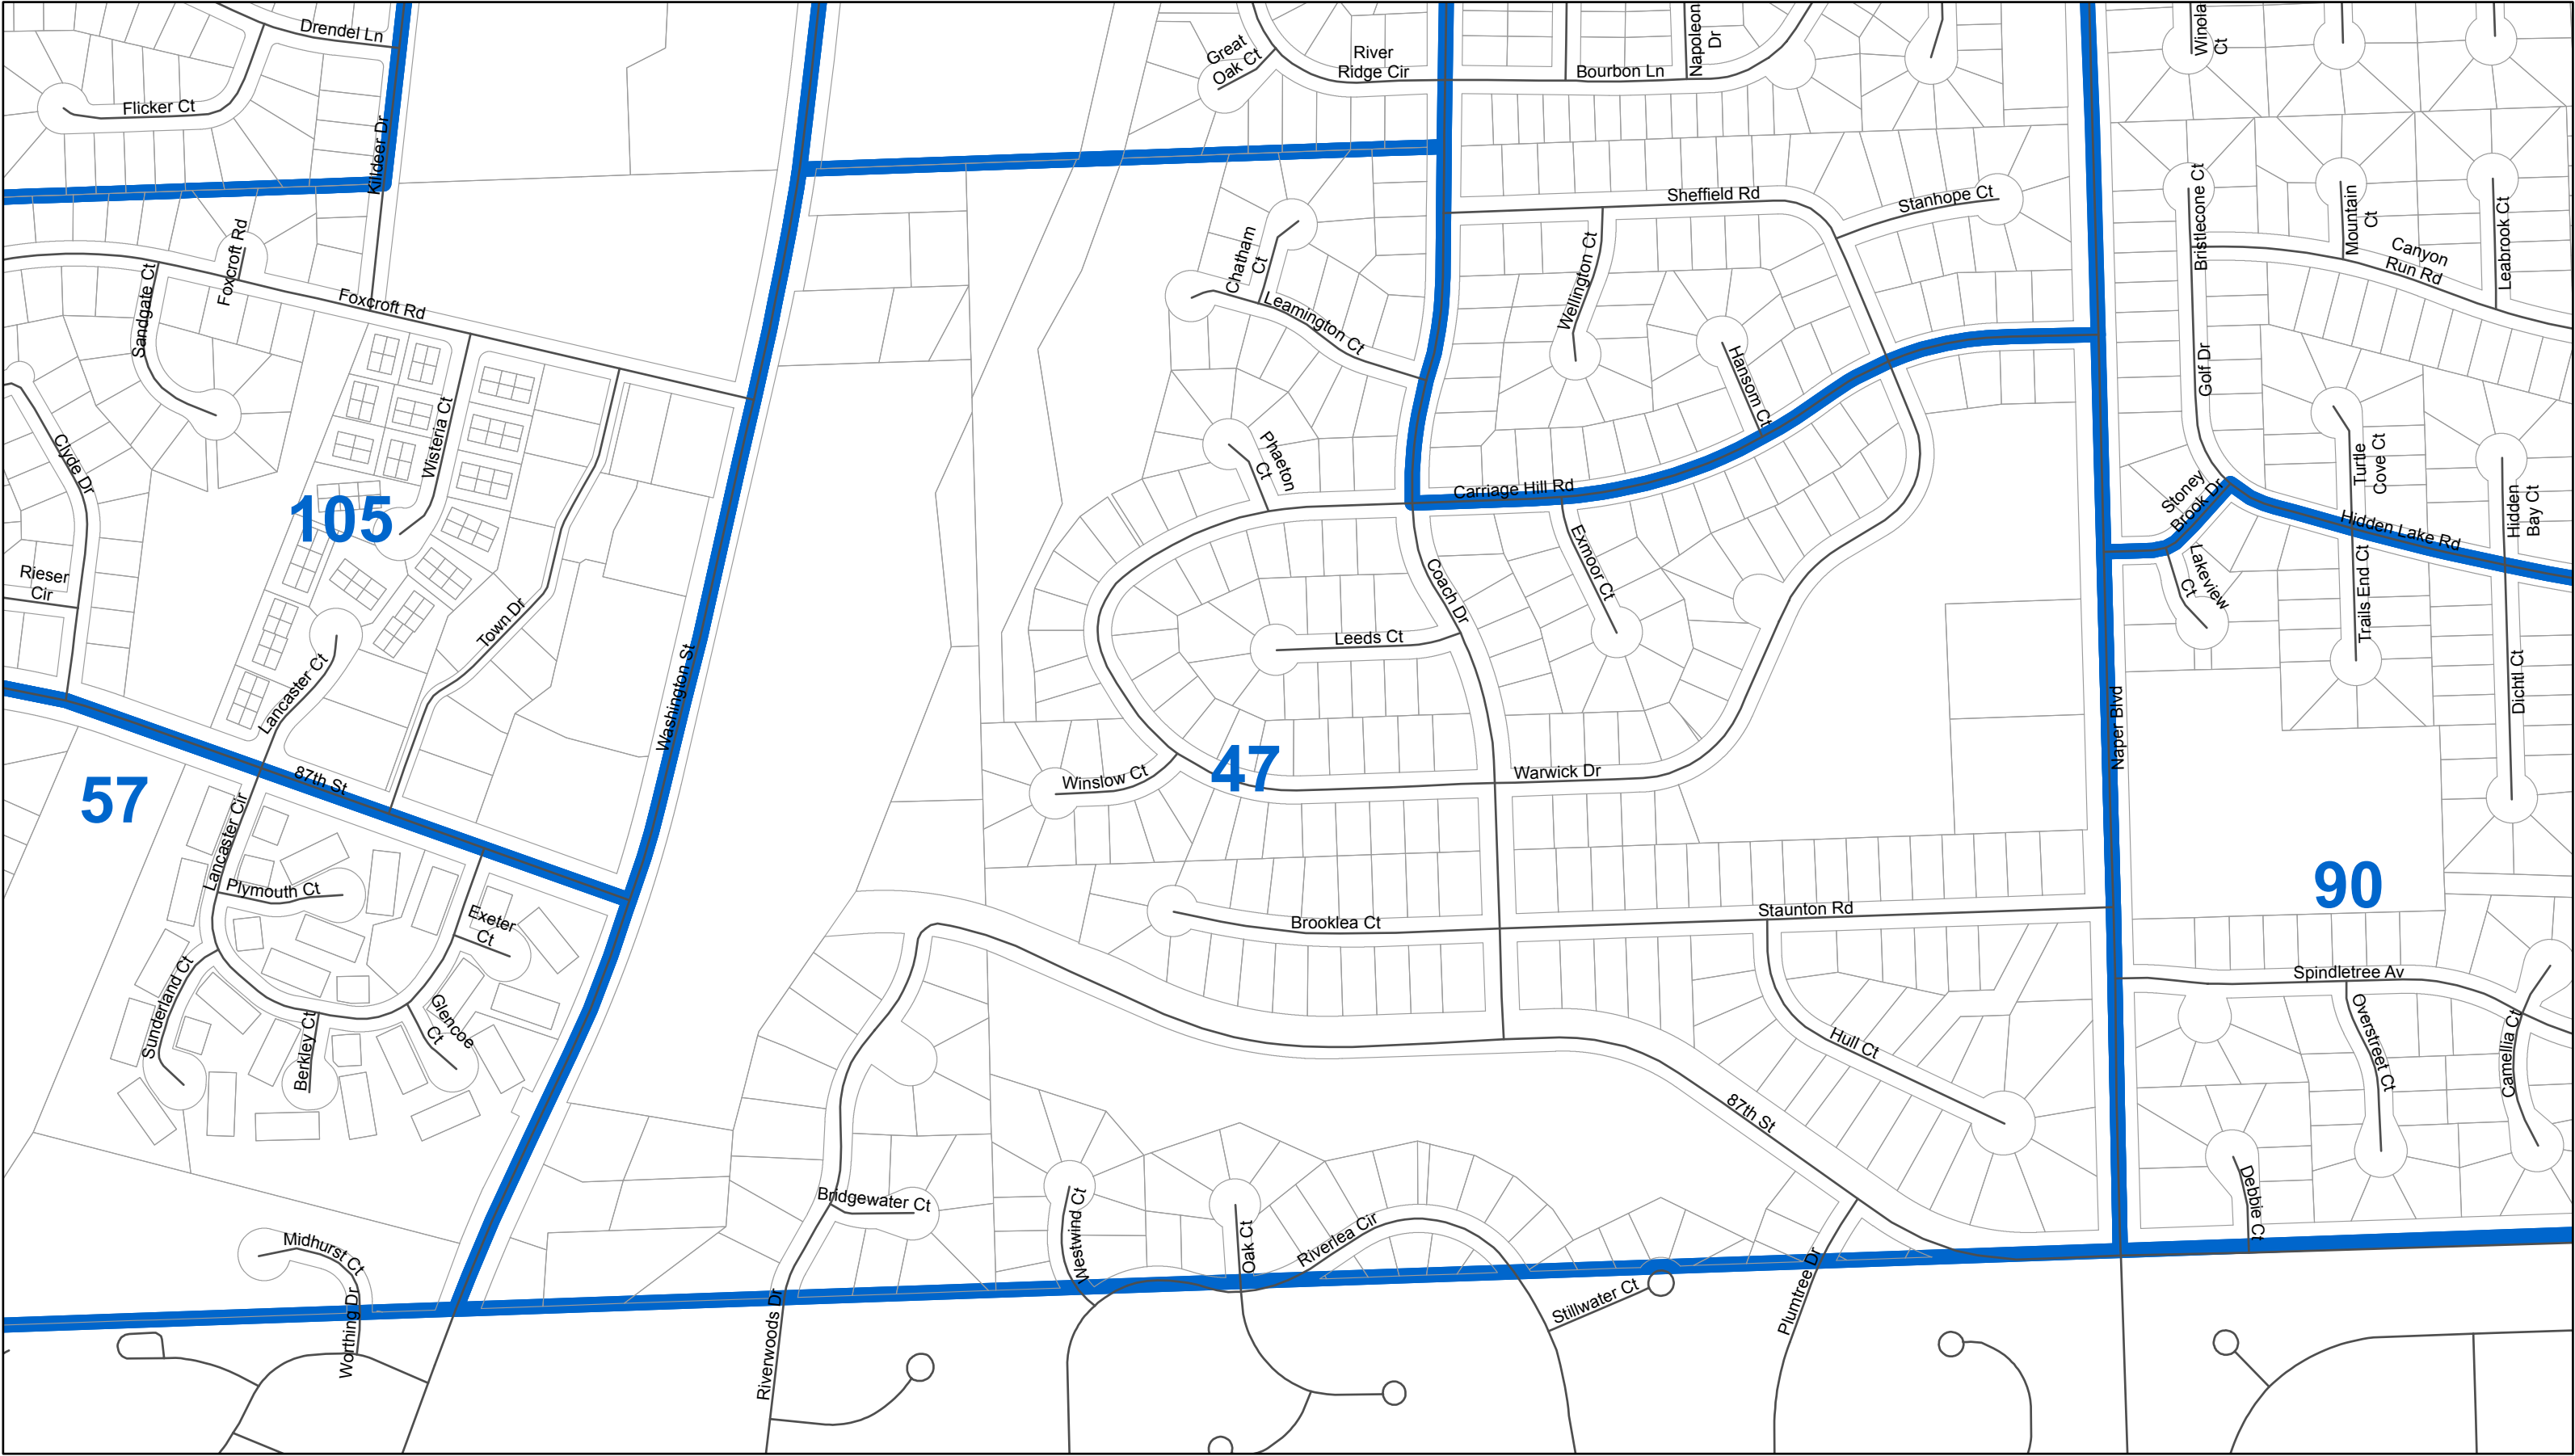

Lisle 47

DuPage County Election Commission

Cathy Terrill
Chairperson

James S. Lowe
Vice Chair

John J Boske
Secretary

Joseph Sobecki
Executive Director

August 11, 2017
DISCLAIMER: The accuracy of this map is limited to quality of data contained in other public records. This is not a substitute for an actual field survey or field investigation.