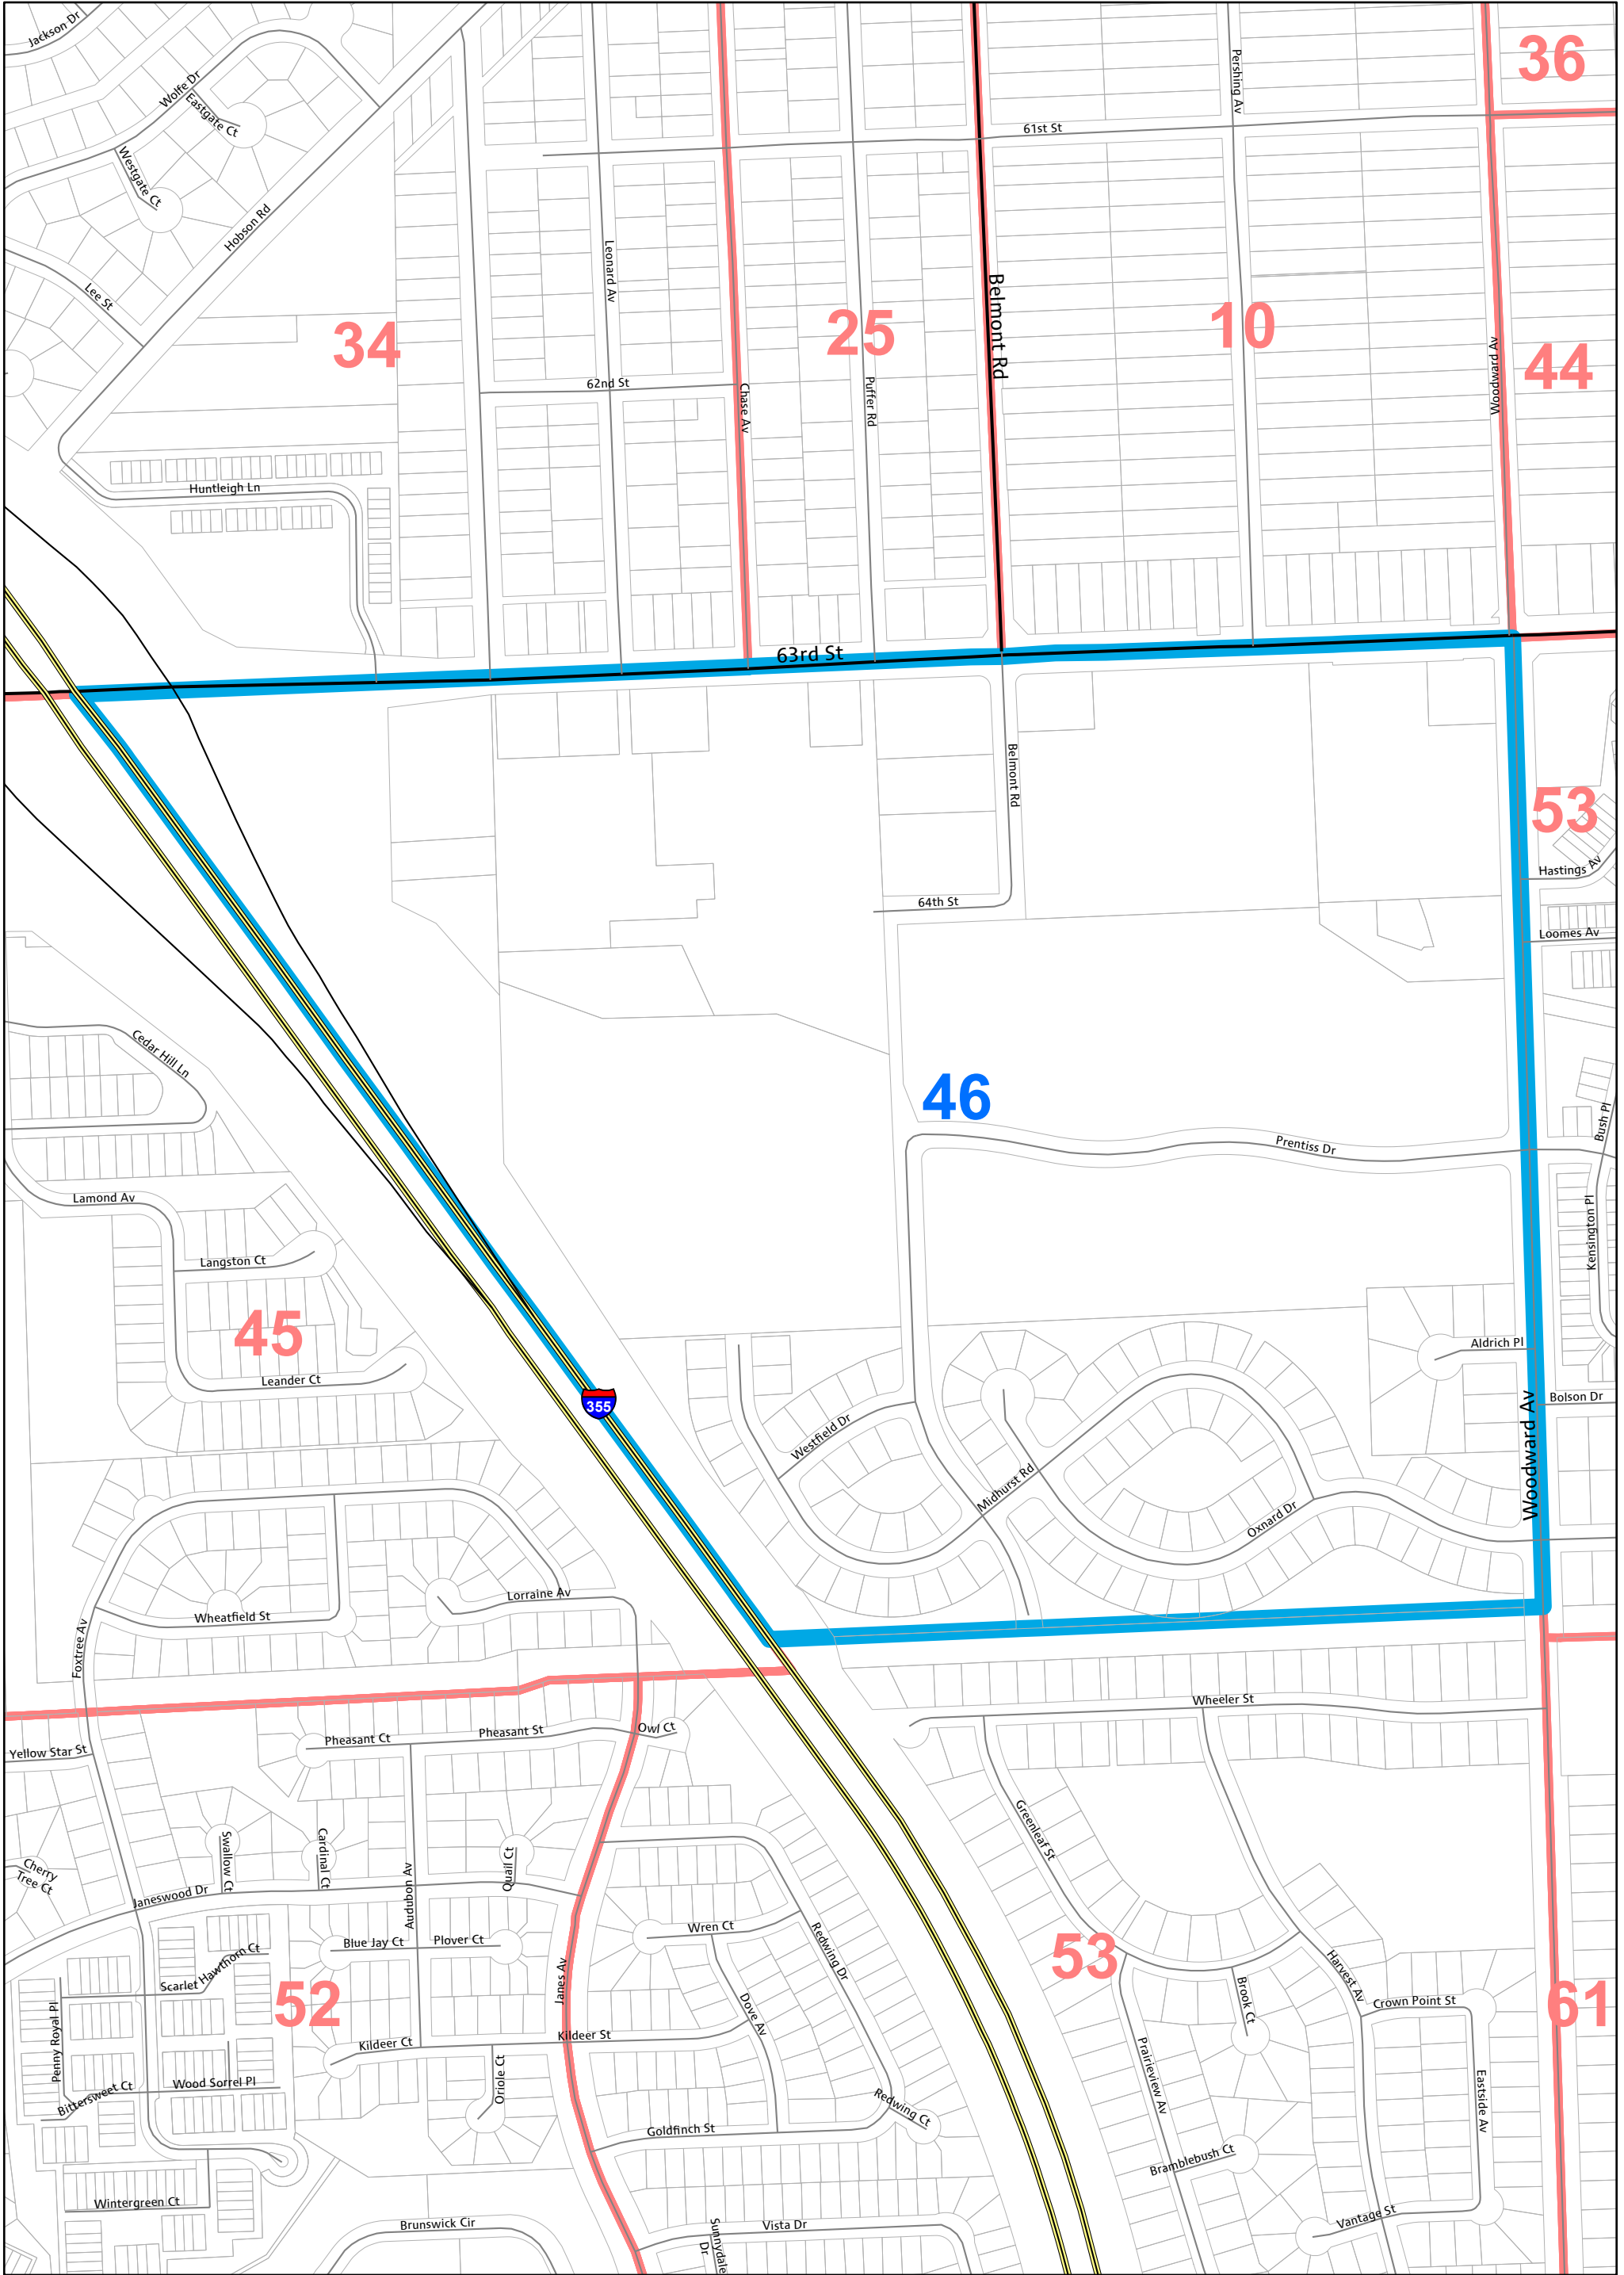

# Lisle 46

## Election Precincts

Revised: July 12, 2023

Revised: July 12, 2023  
Map produced on: 7/14/2023  
By DuPage County GIS