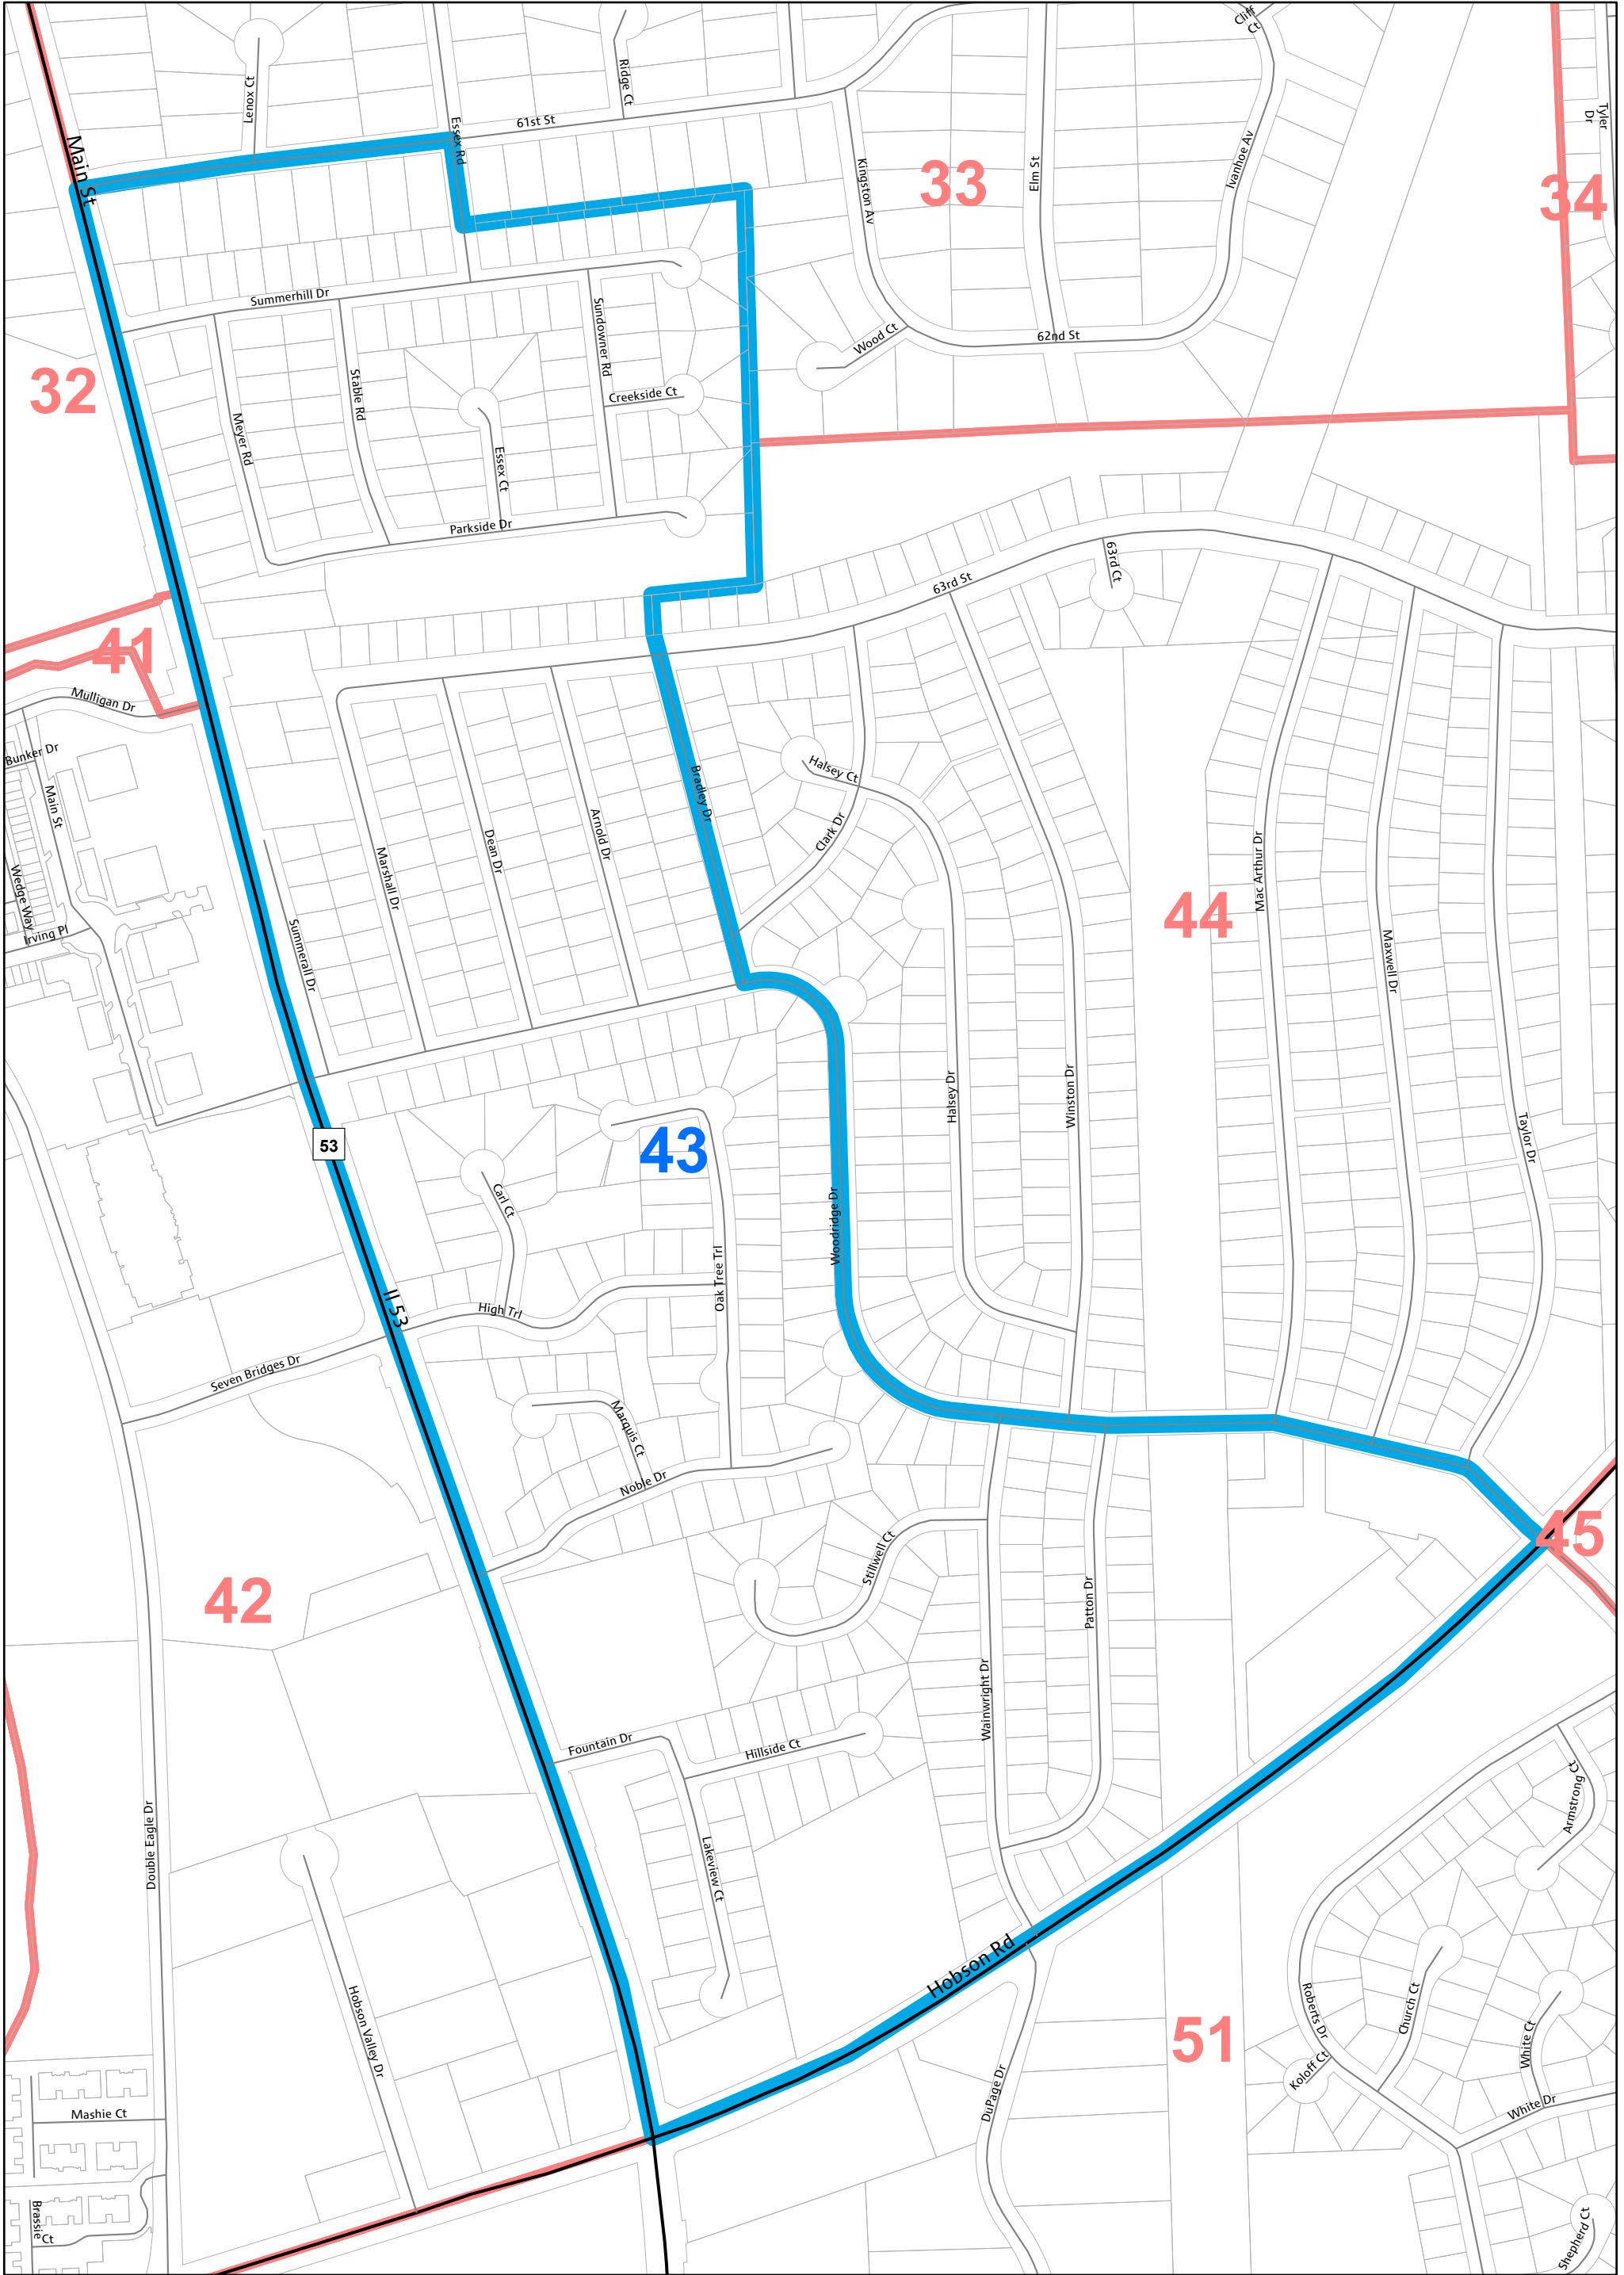

Lisle 43

Election Precincts

Revised: July 12, 2023

Revised: July 12, 2023
Map produced on: 7/14/2023
By DuPage County GIS