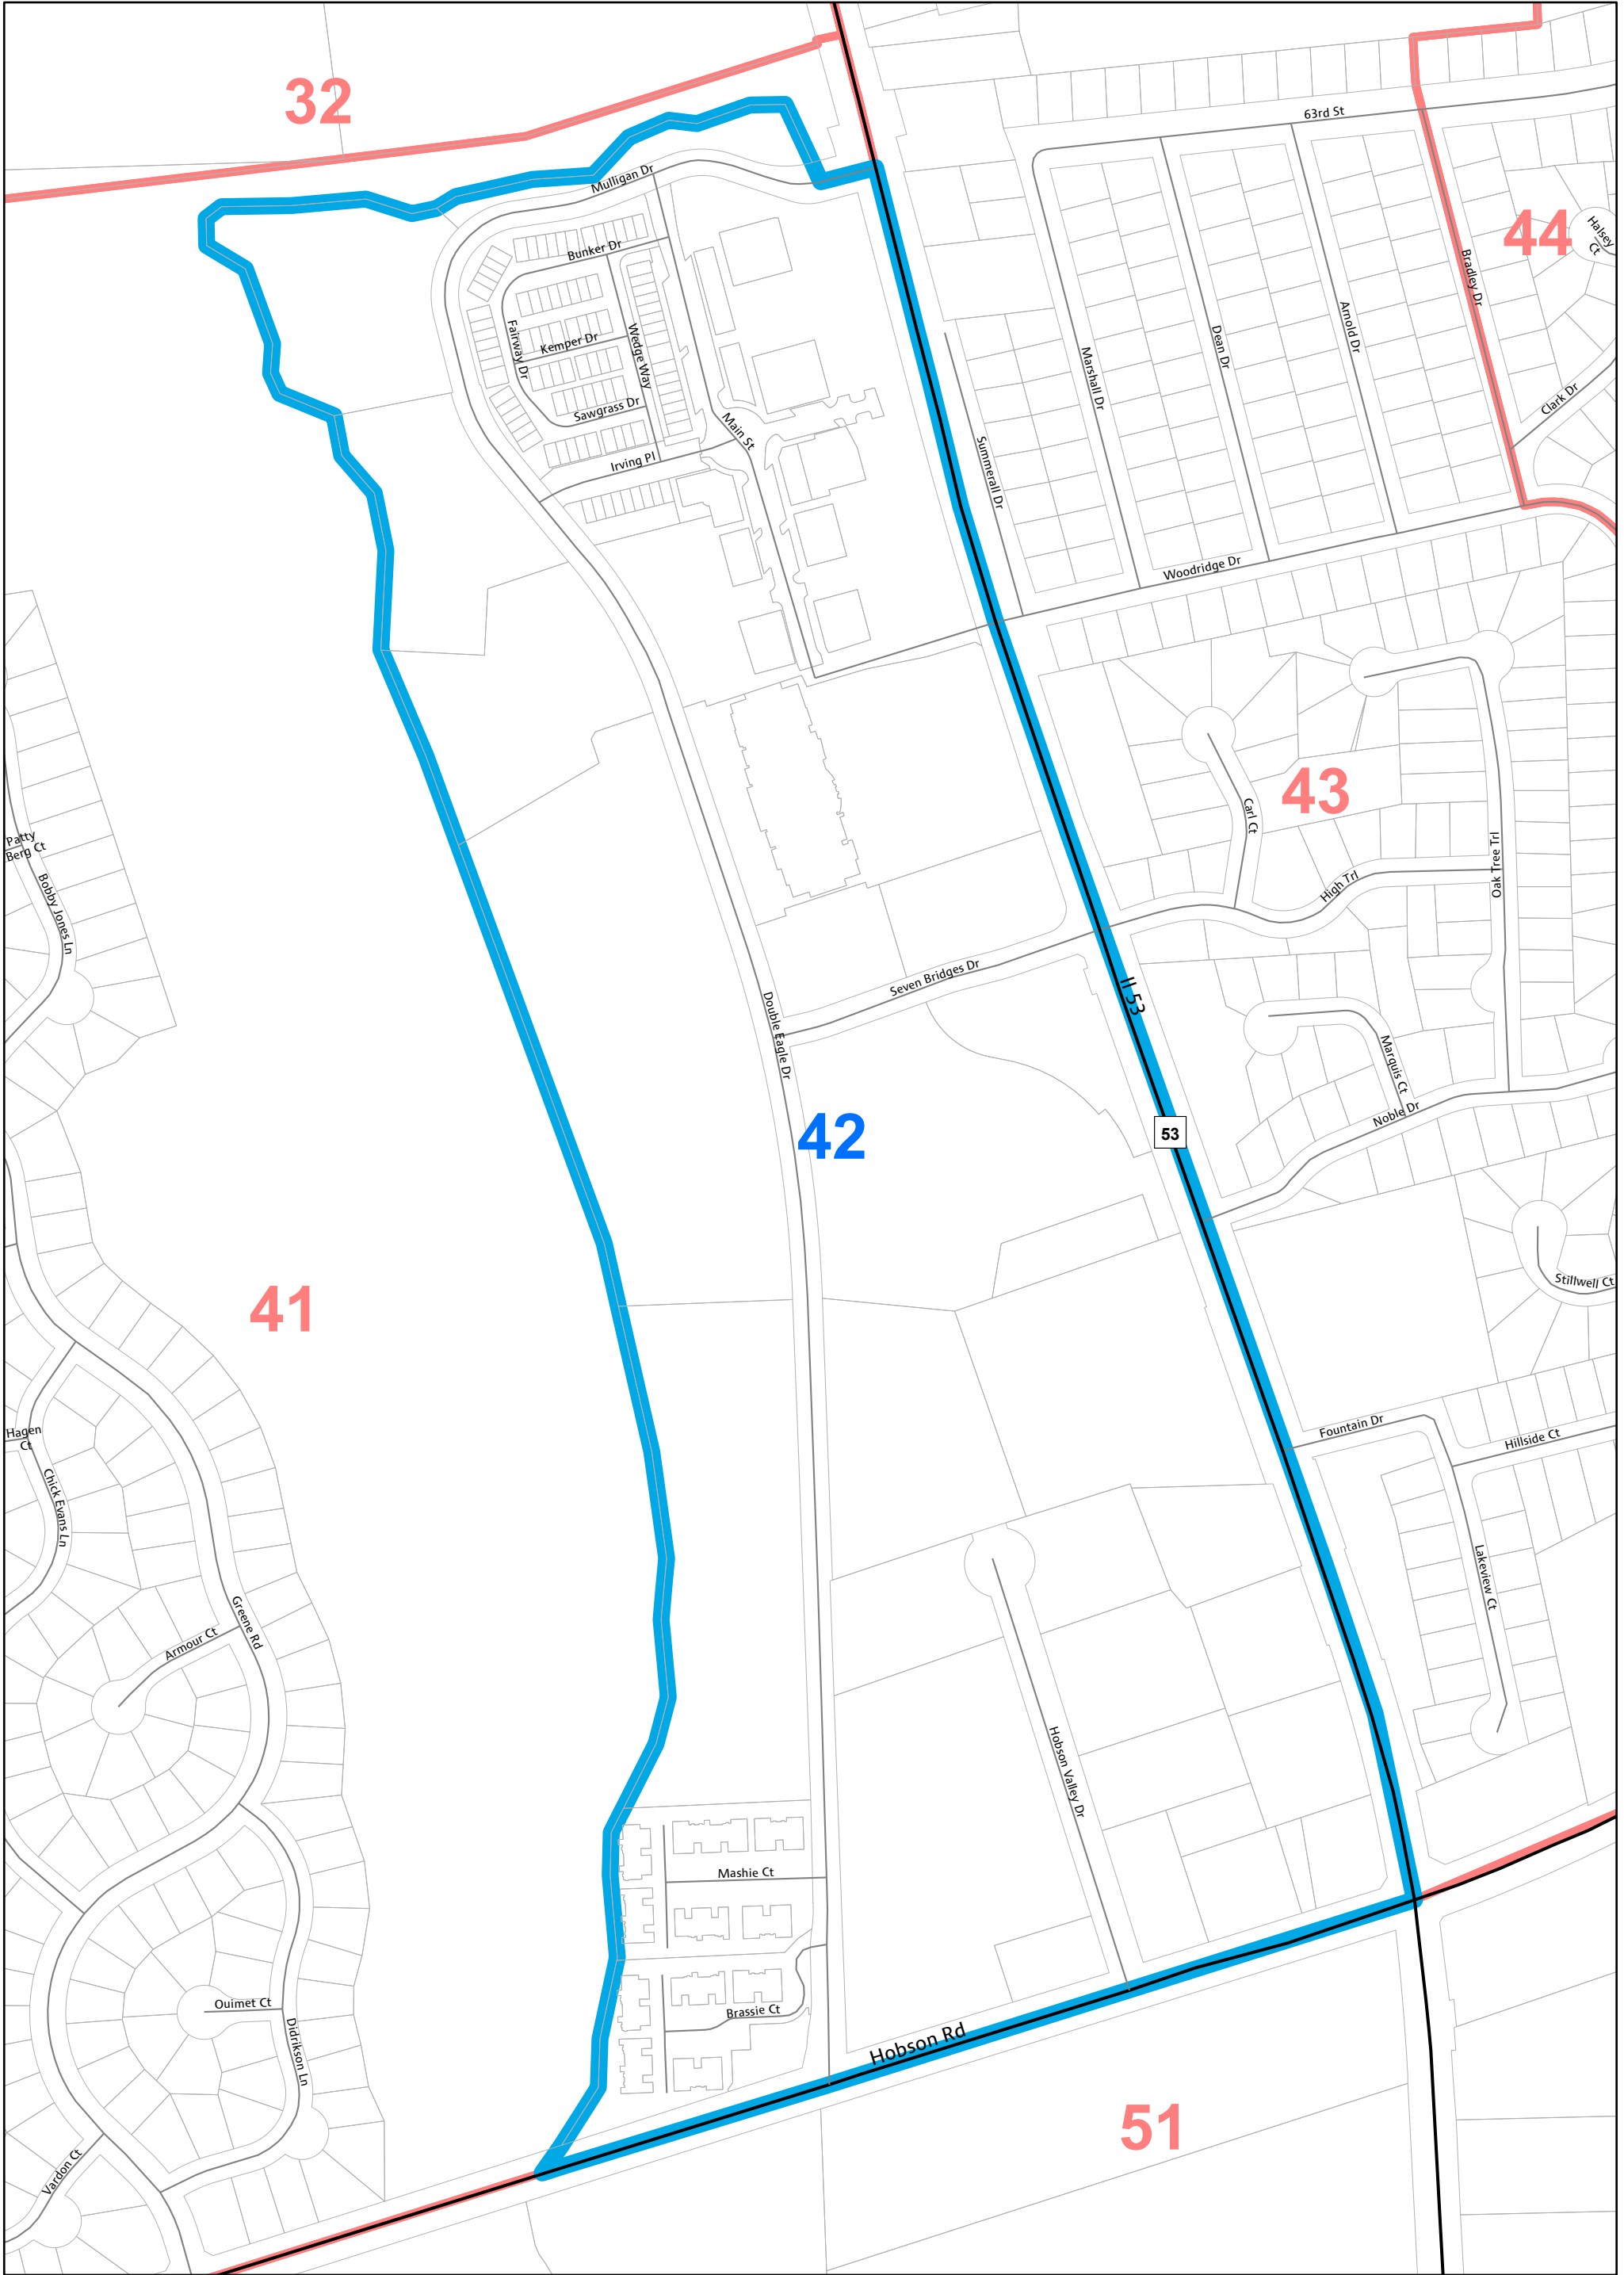

# Lisle 42

## Election Precincts

Revised: July 12, 2023

Revised: July 12, 2023  
Map produced on: 7/14/2023  
By DuPage County GIS