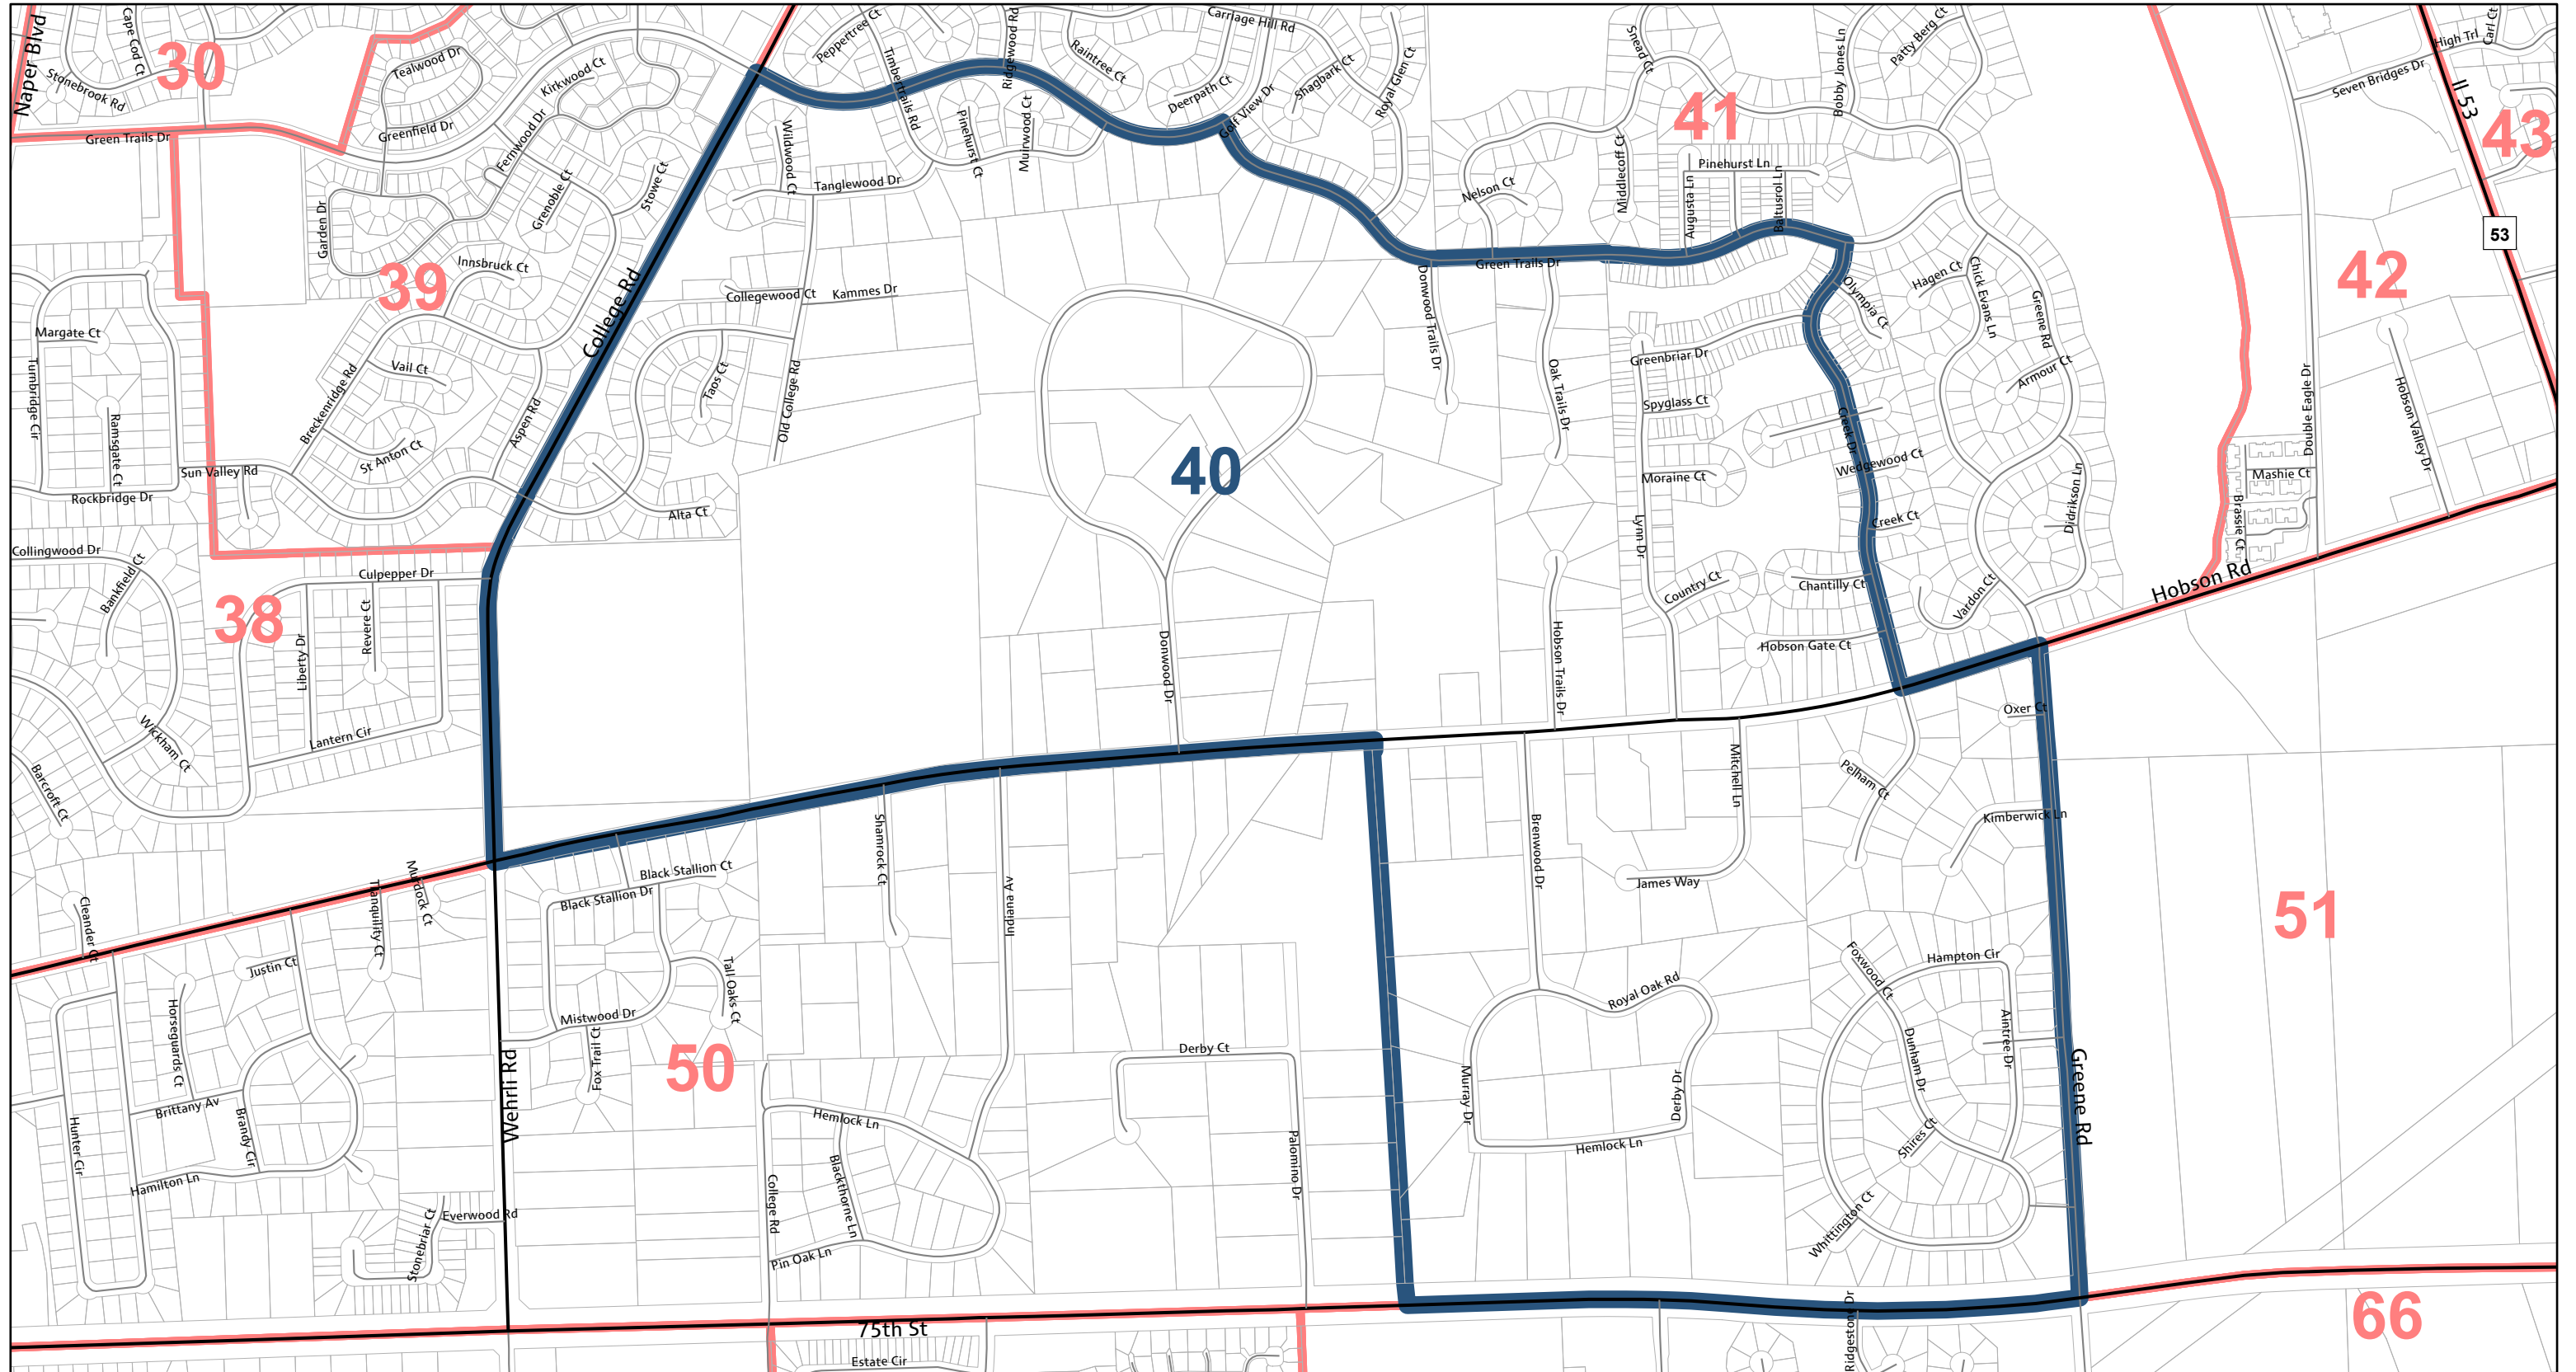

Lisle 40

Election Precincts

Revised: July 12, 2023
Map produced on: 7/14/2023
By DuPage County GIS