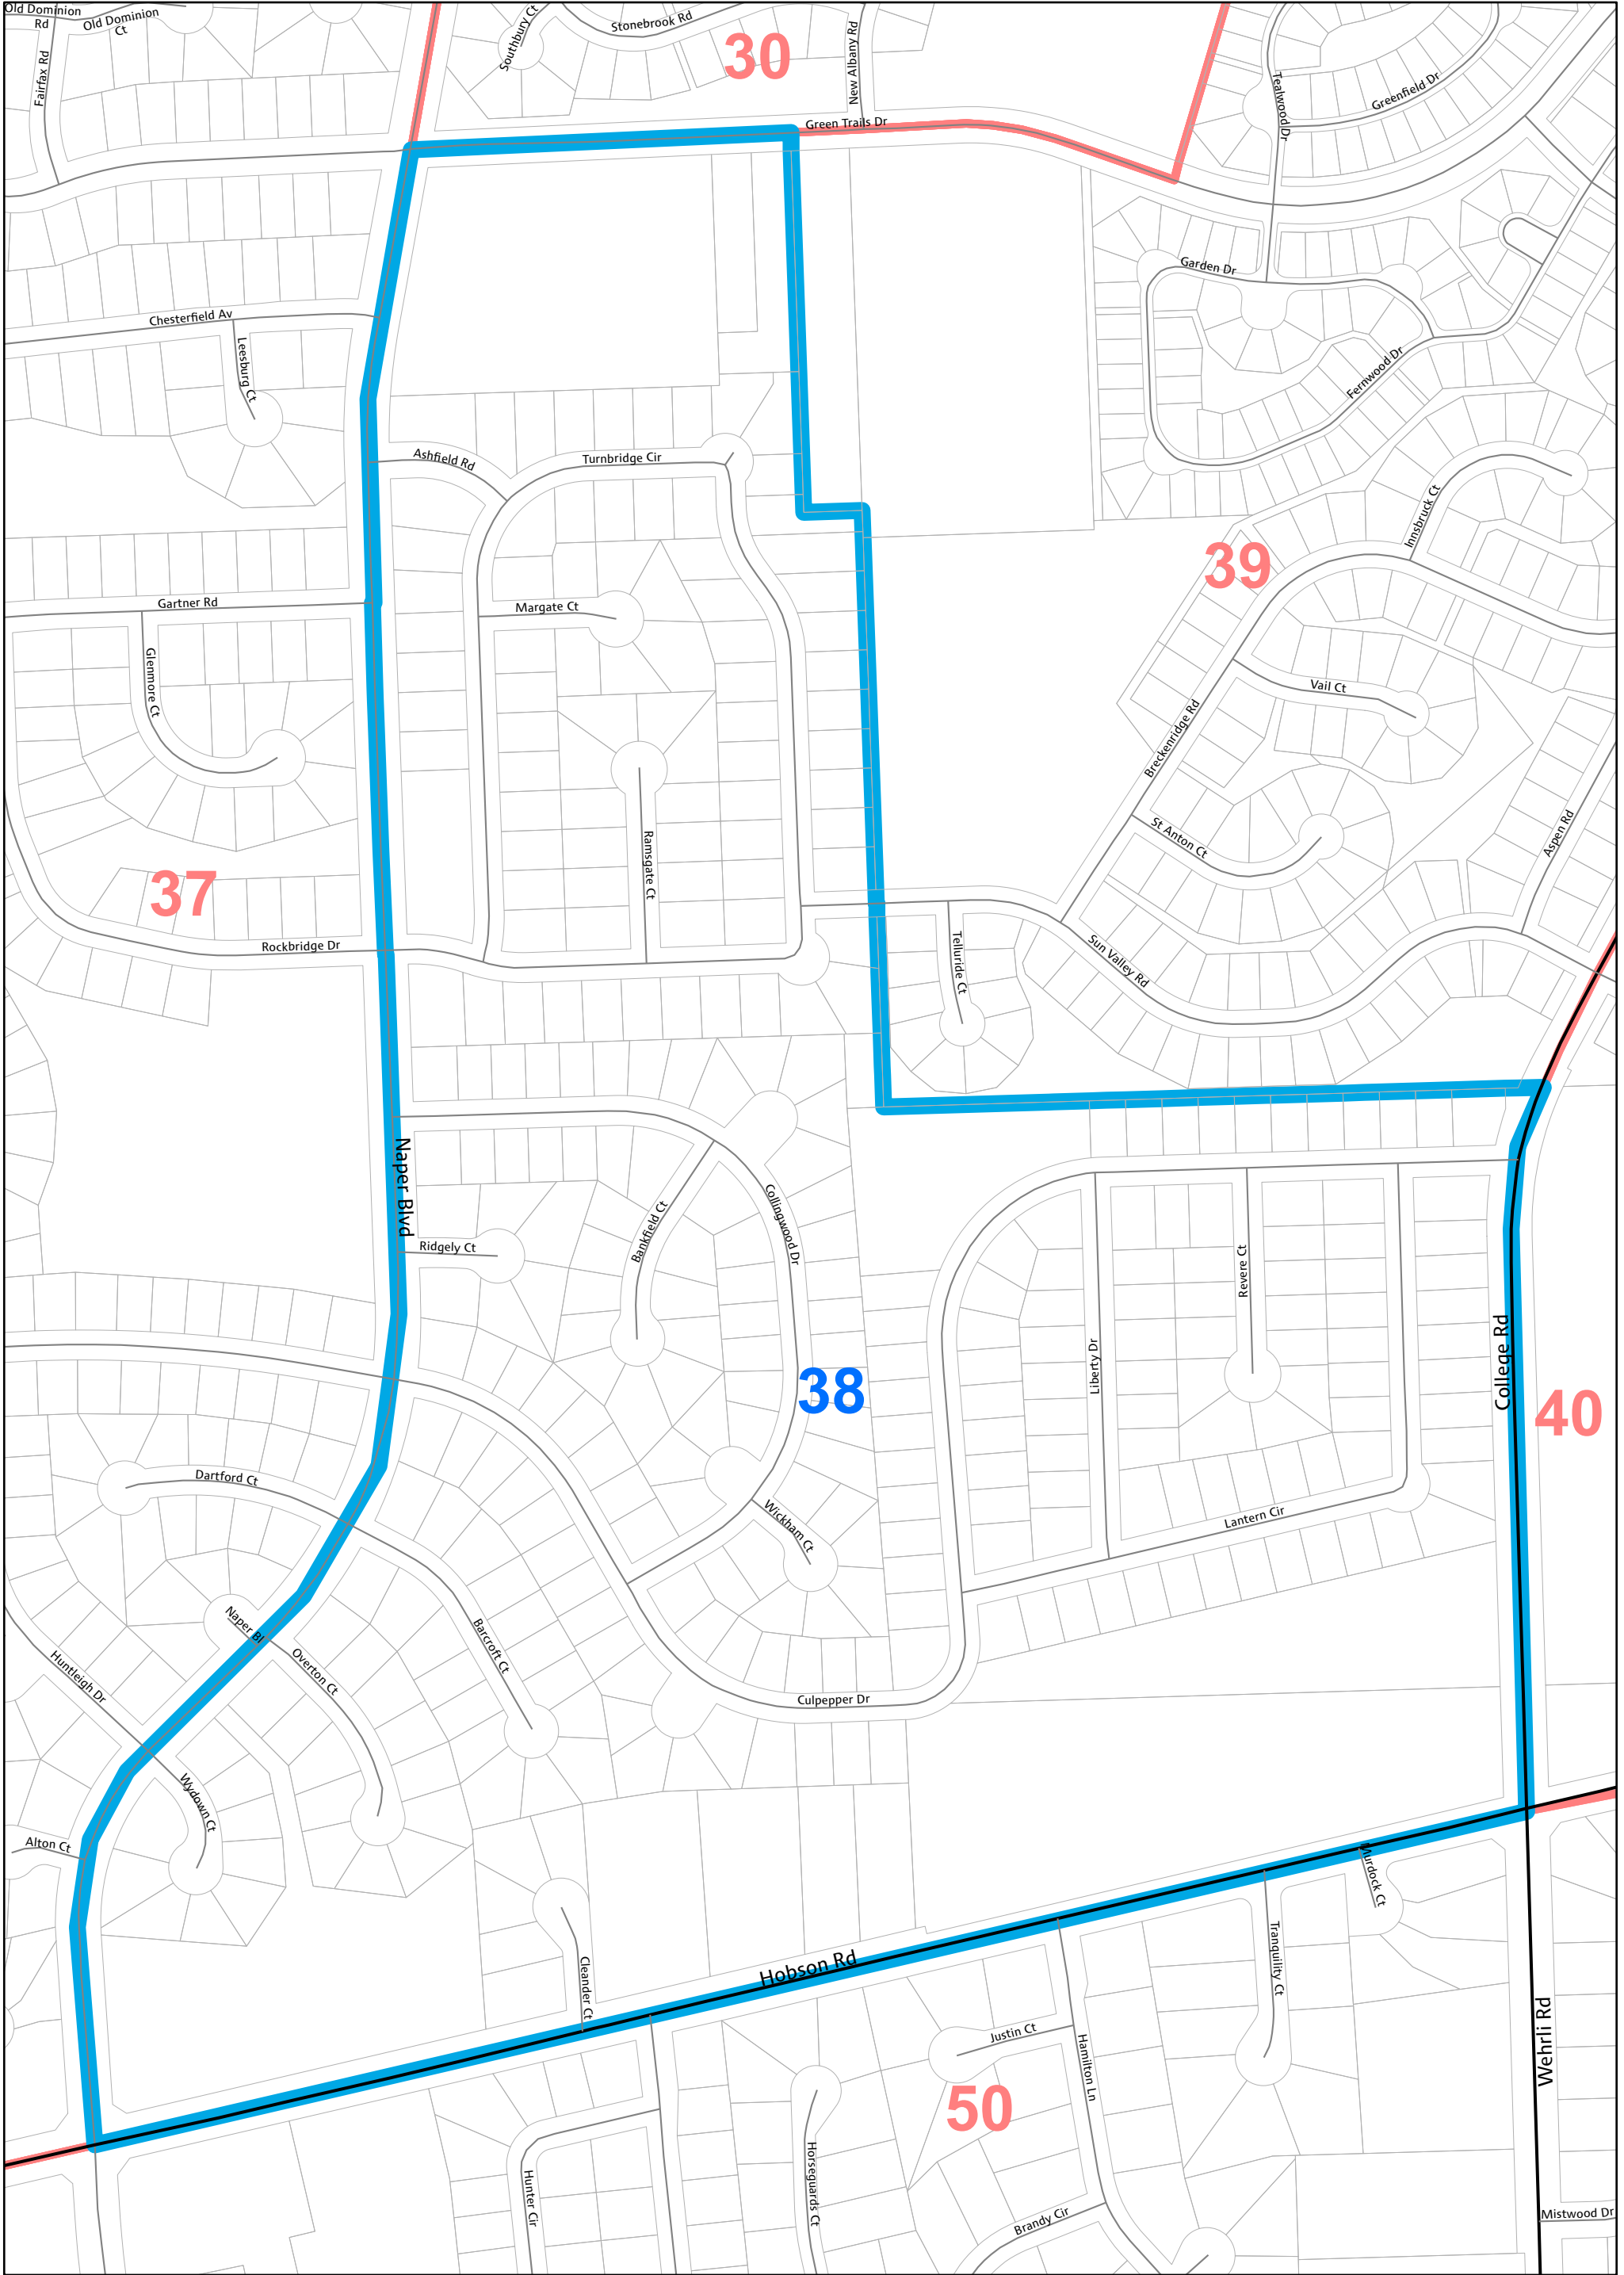

Lisle 38

Election Precincts

Revised: July 12, 2023

Revised: July 12, 2023
Map produced on: 7/14/2023
By DuPage County GIS