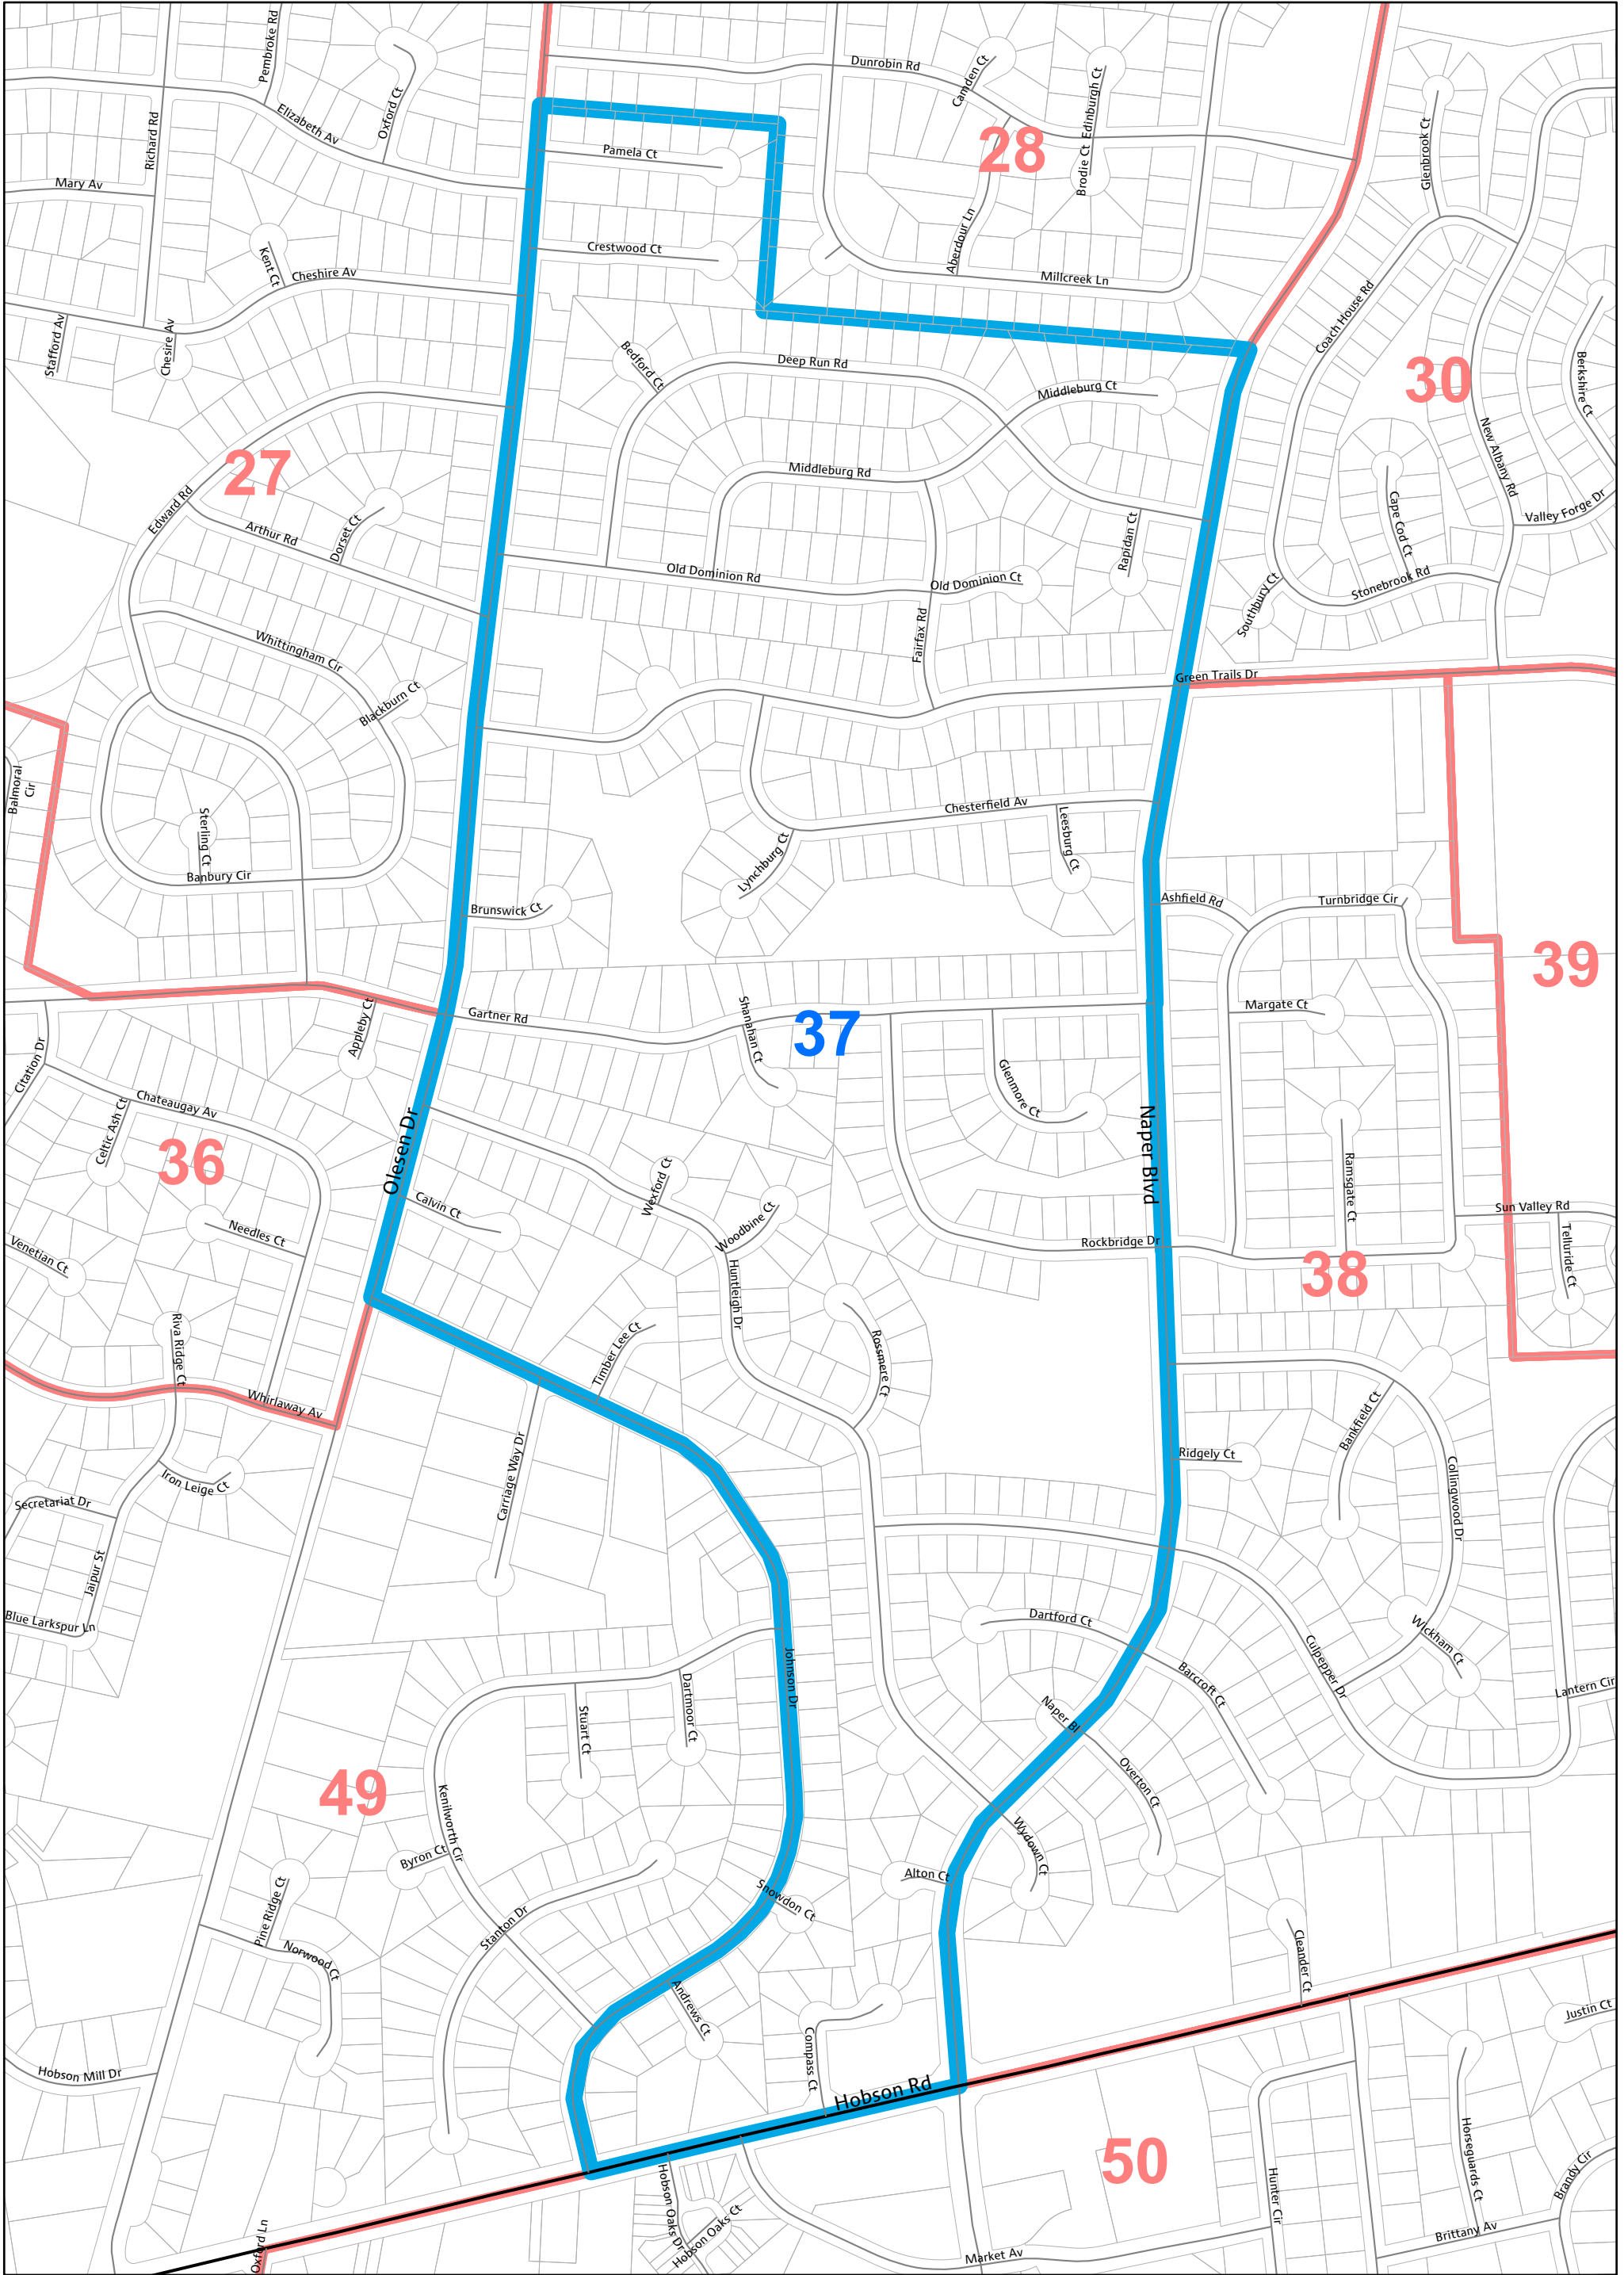

# Lisle 37

## Election Precincts

Revised: July 12, 2023

Revised: July 12, 2023  
Map produced on: 7/14/2023  
By DuPage County GIS