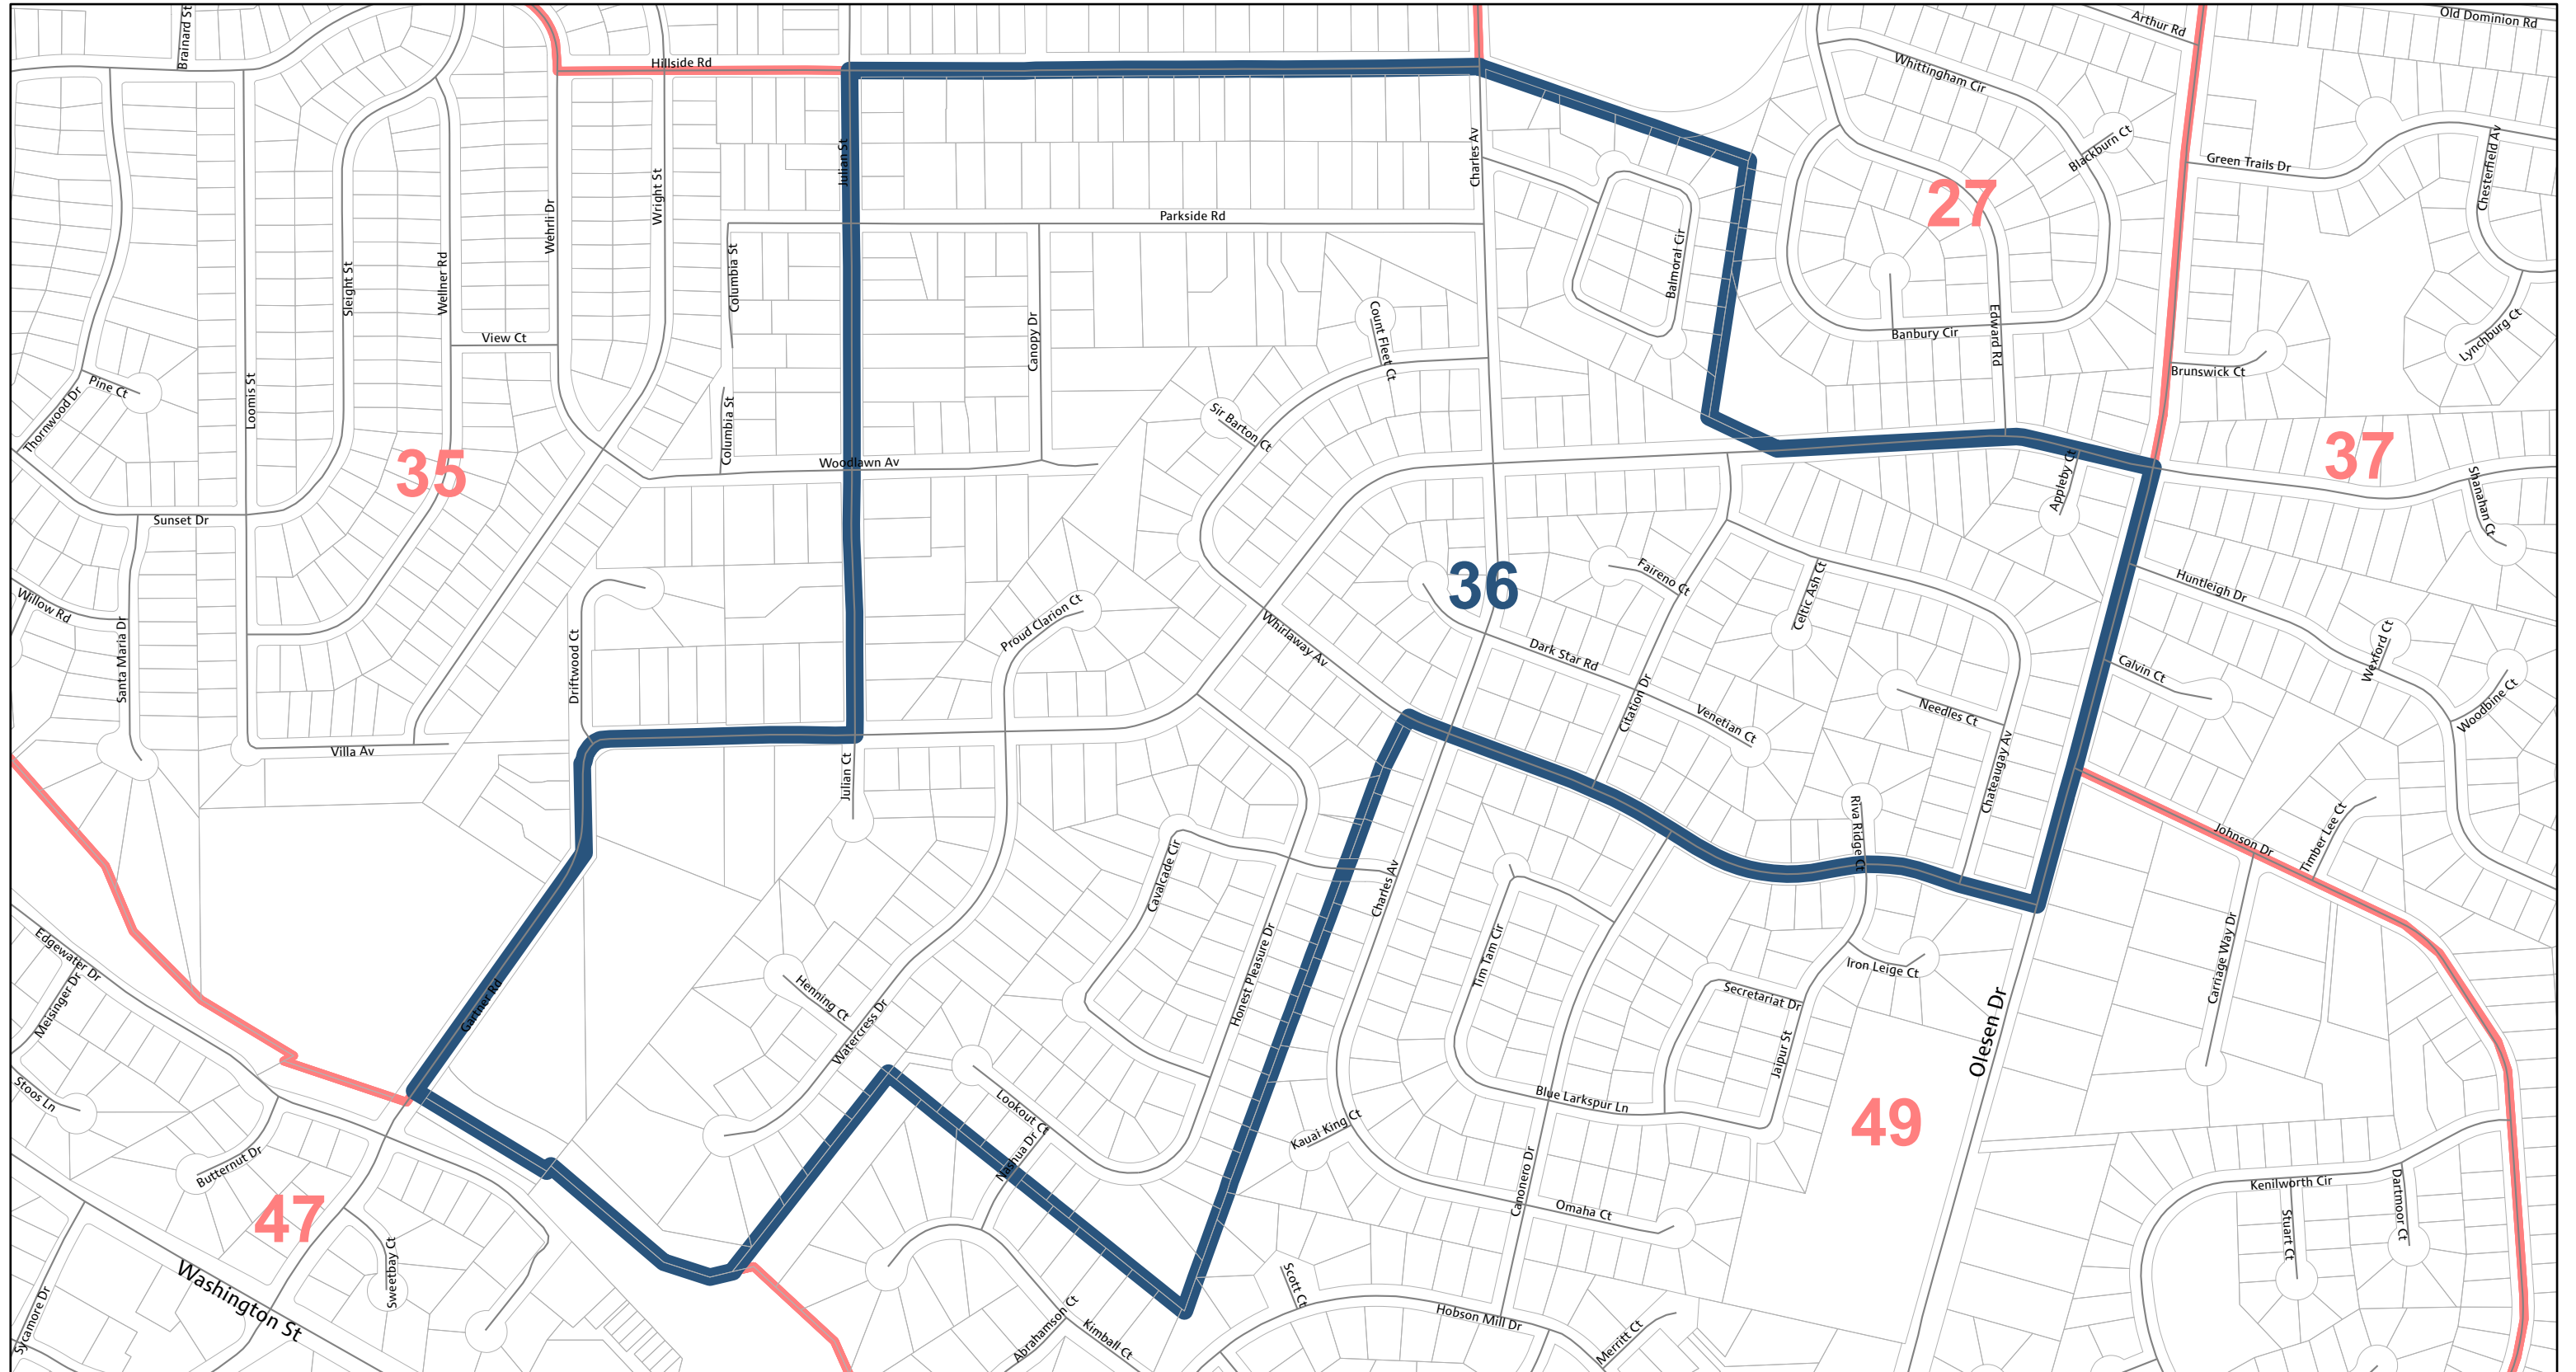

Lisle 36

Election Precincts

Revised: July 12, 2023
Map produced on: 7/14/2023
By DuPage County GIS