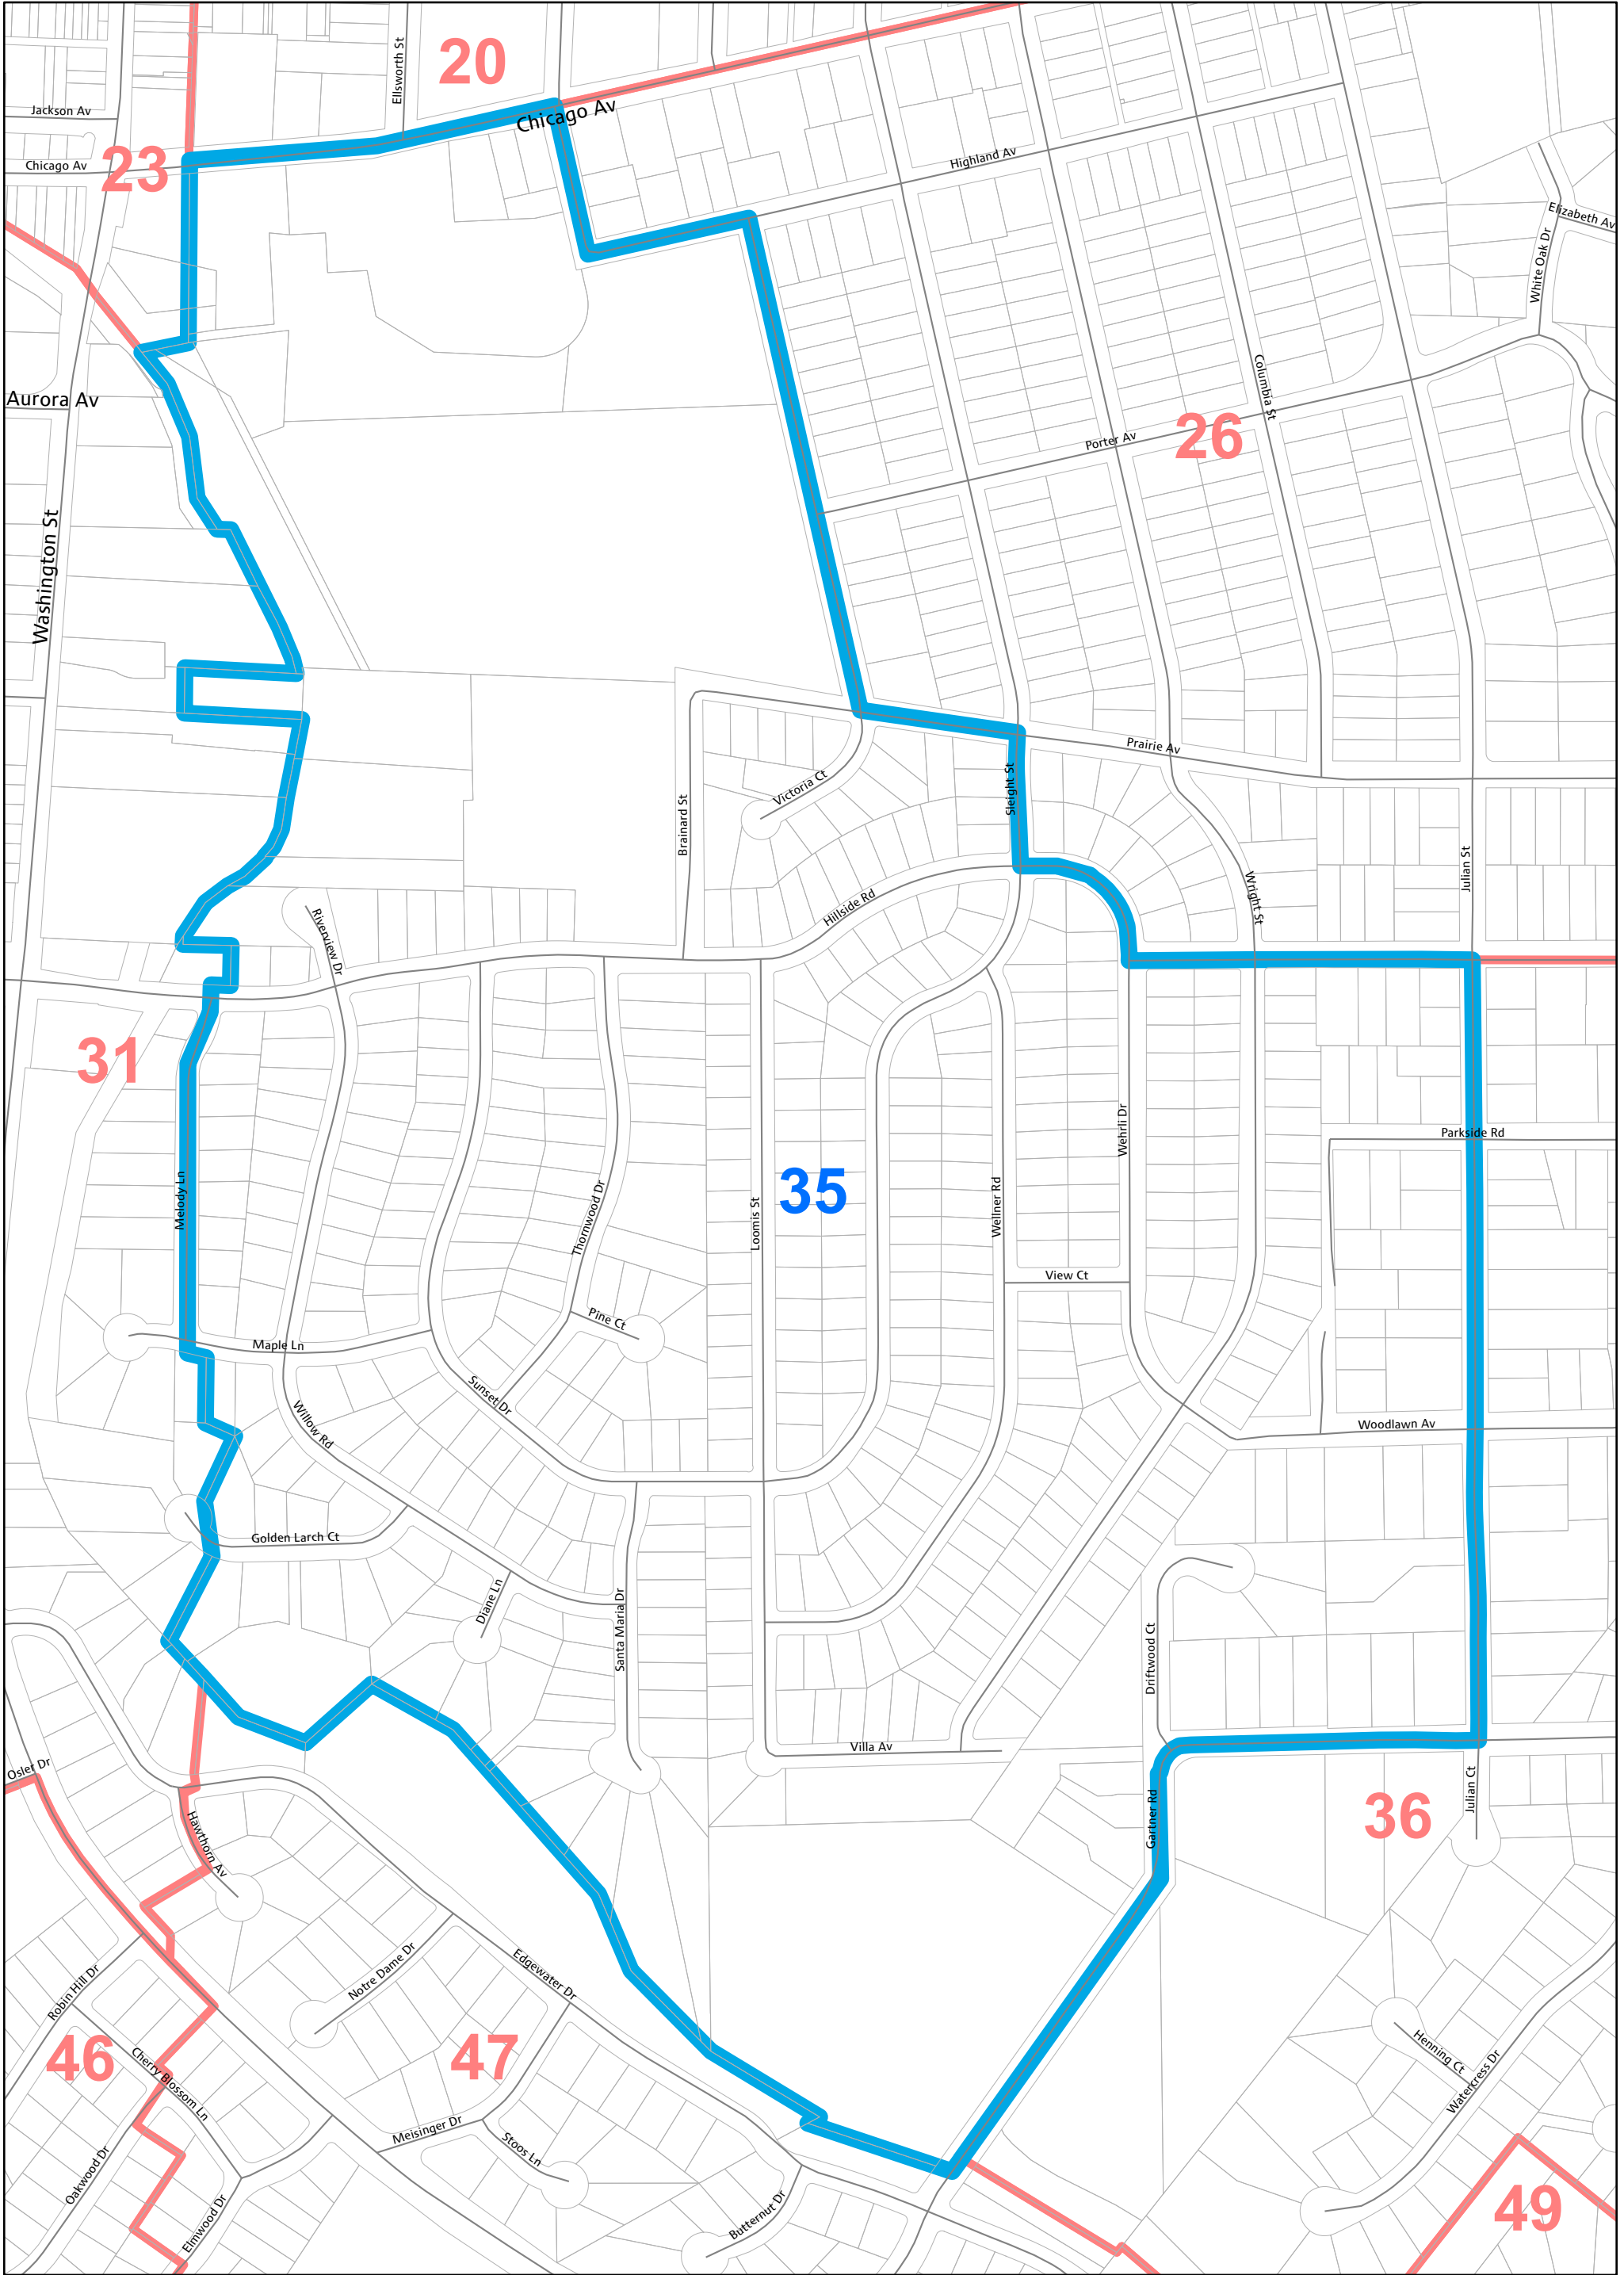

Lisle 35

Election Precincts

Revised: July 12, 2023

Revised: July 12, 2023
Map produced on: 7/14/2023
By DuPage County GIS