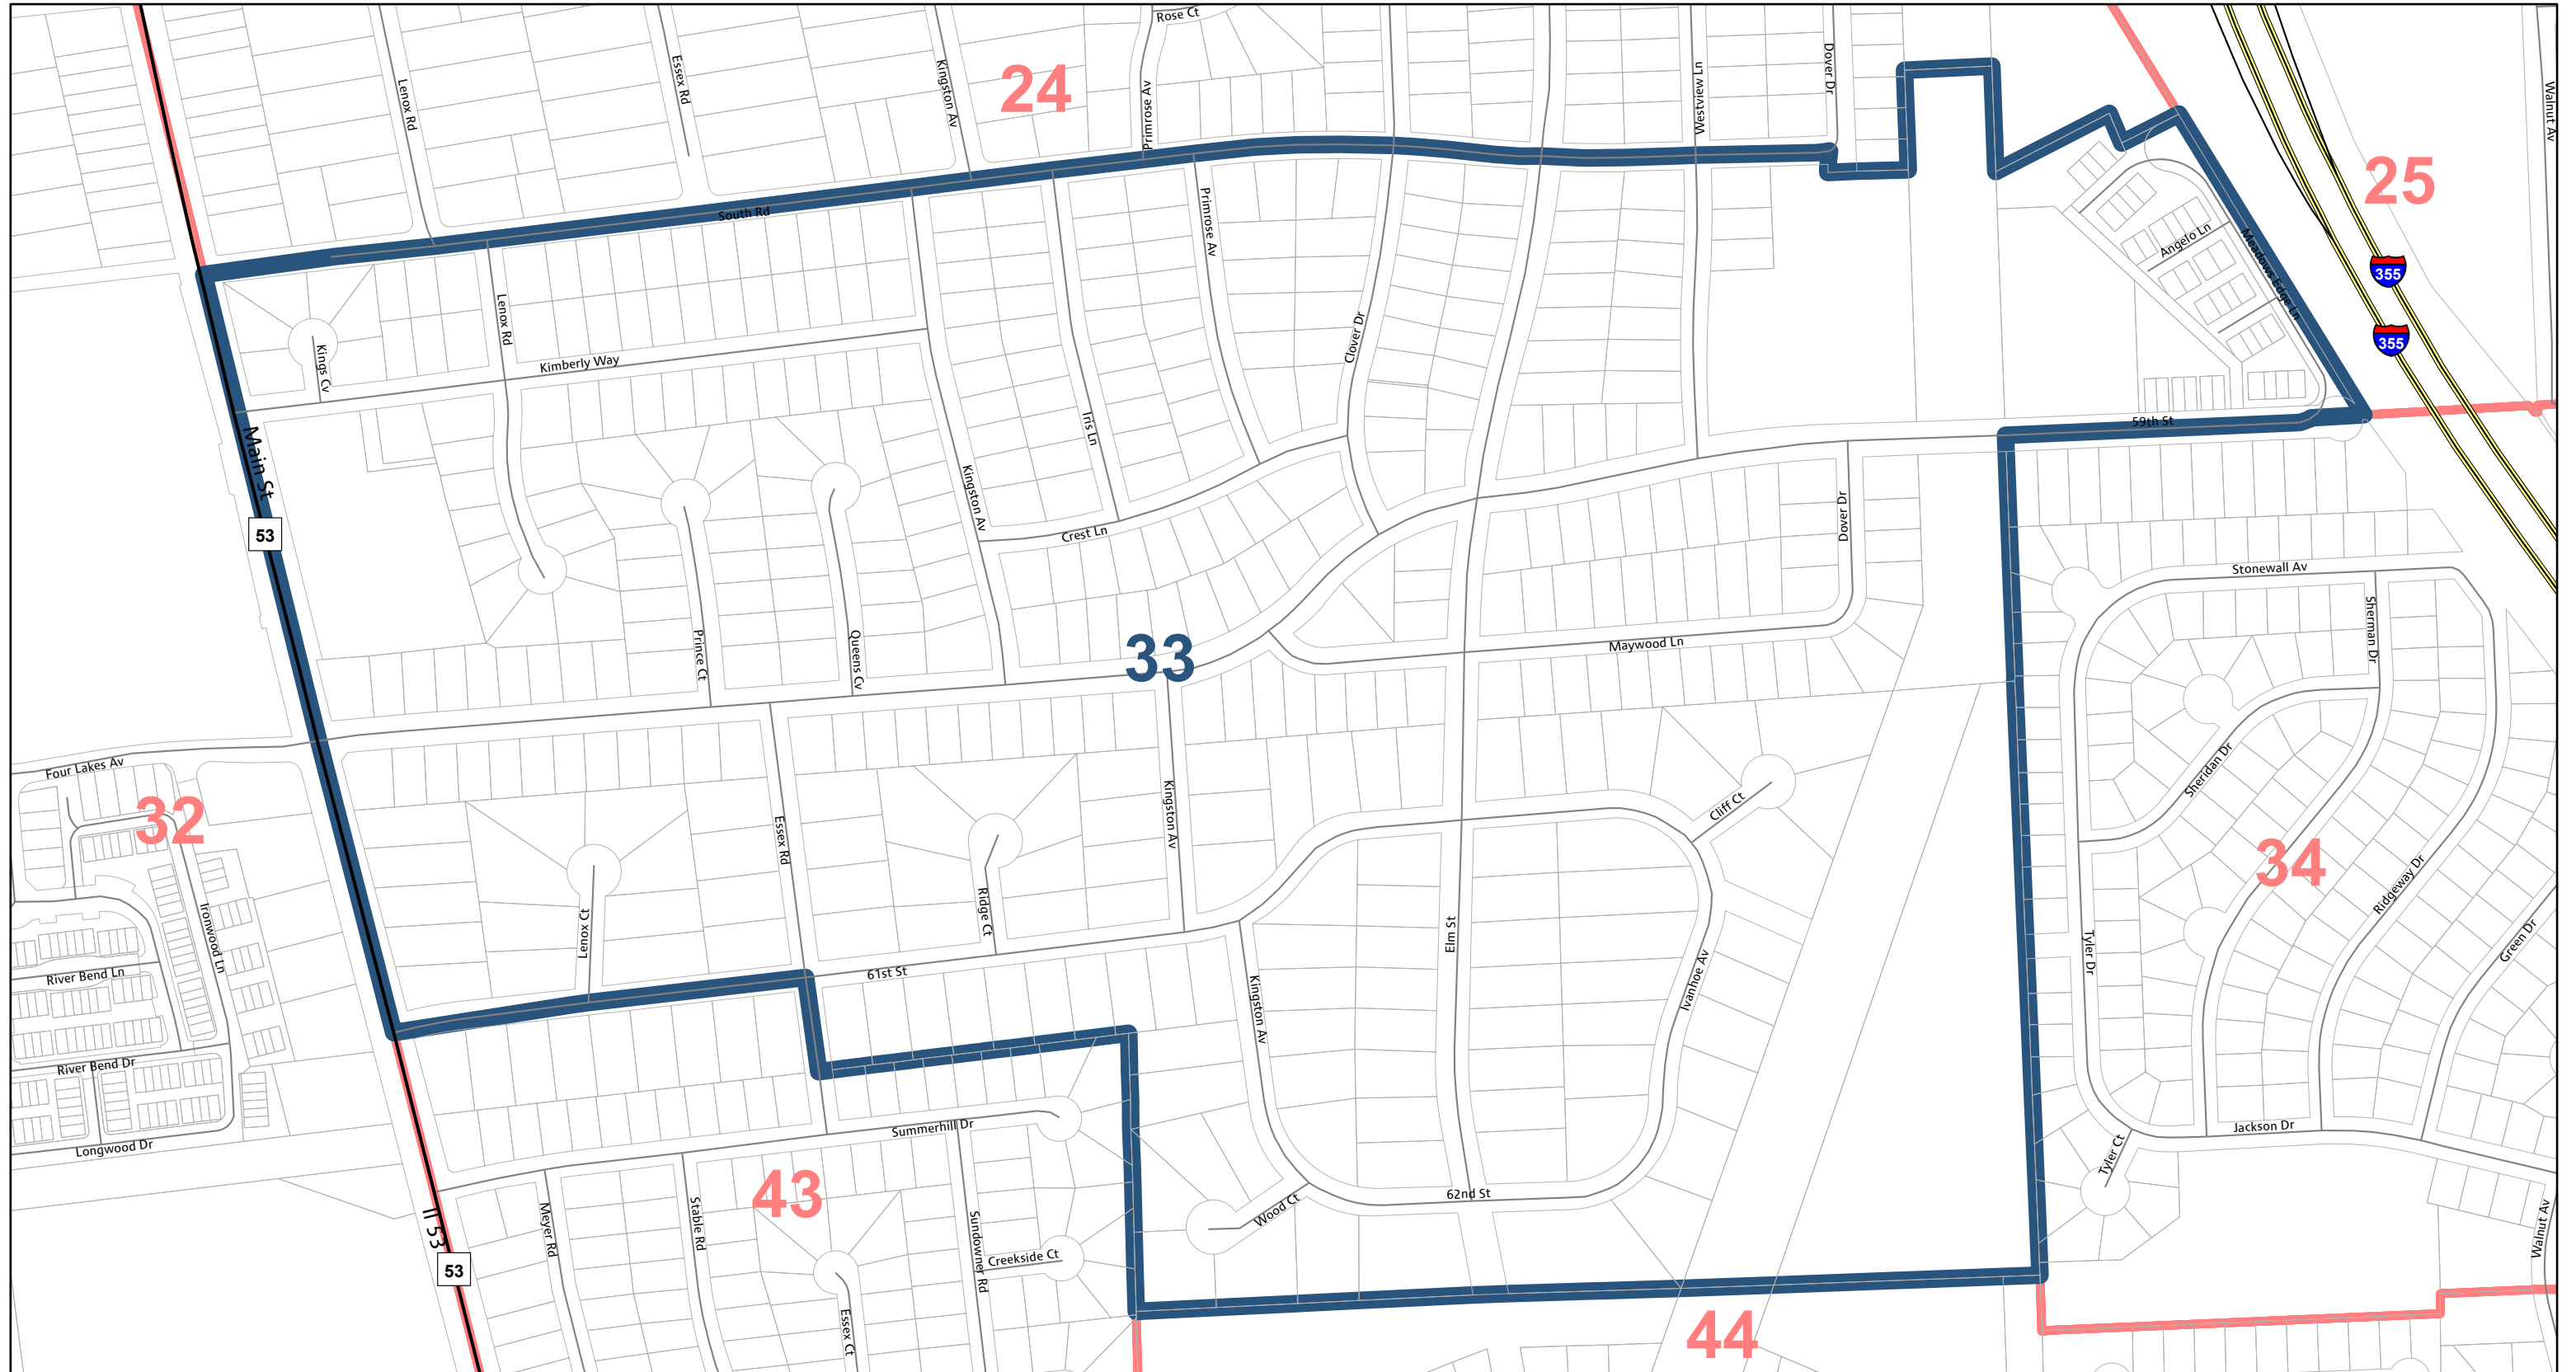

Lisle 33

Election Precincts

Revised: July 12, 2023
Map produced on: 7/14/2023
By DuPage County GIS