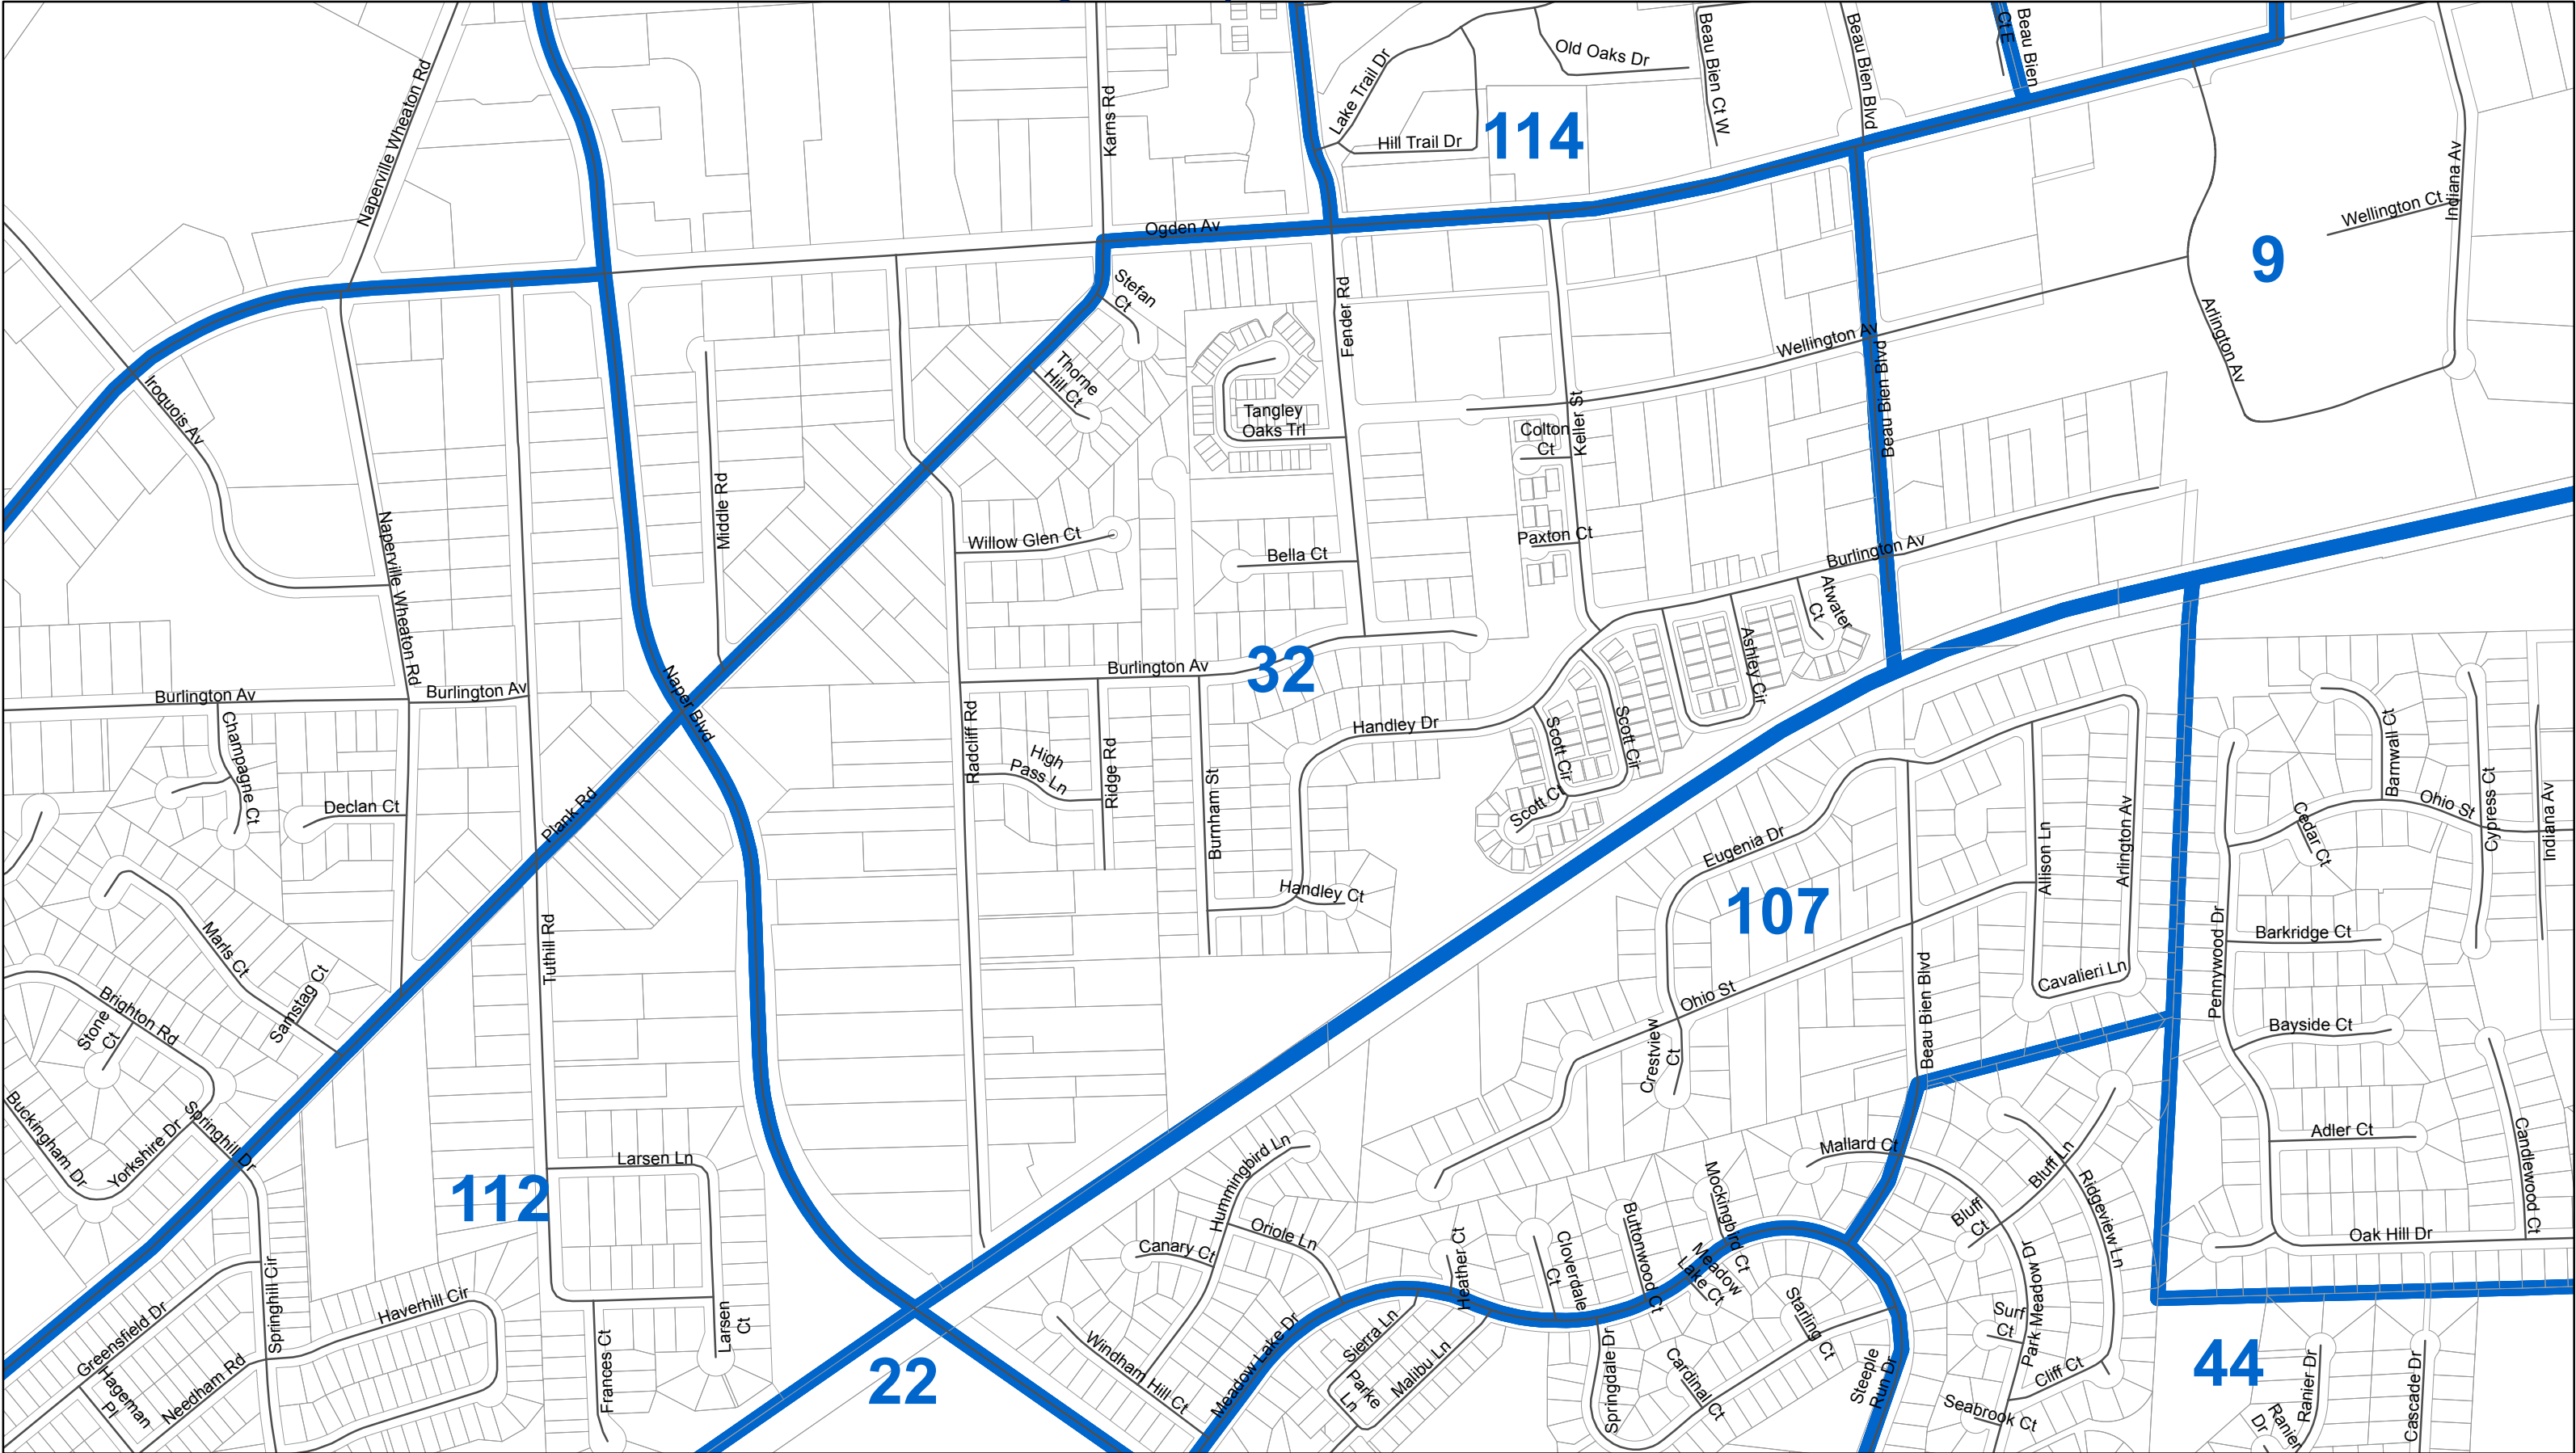

Lisle 32 DuPage County Clerk's Election Division

Date of Production: 3/13/2019
DISCLAIMER: The accuracy of this map is limited to quality of data contained in other public records. This is not a substitute for an actual field survey or field investigation.