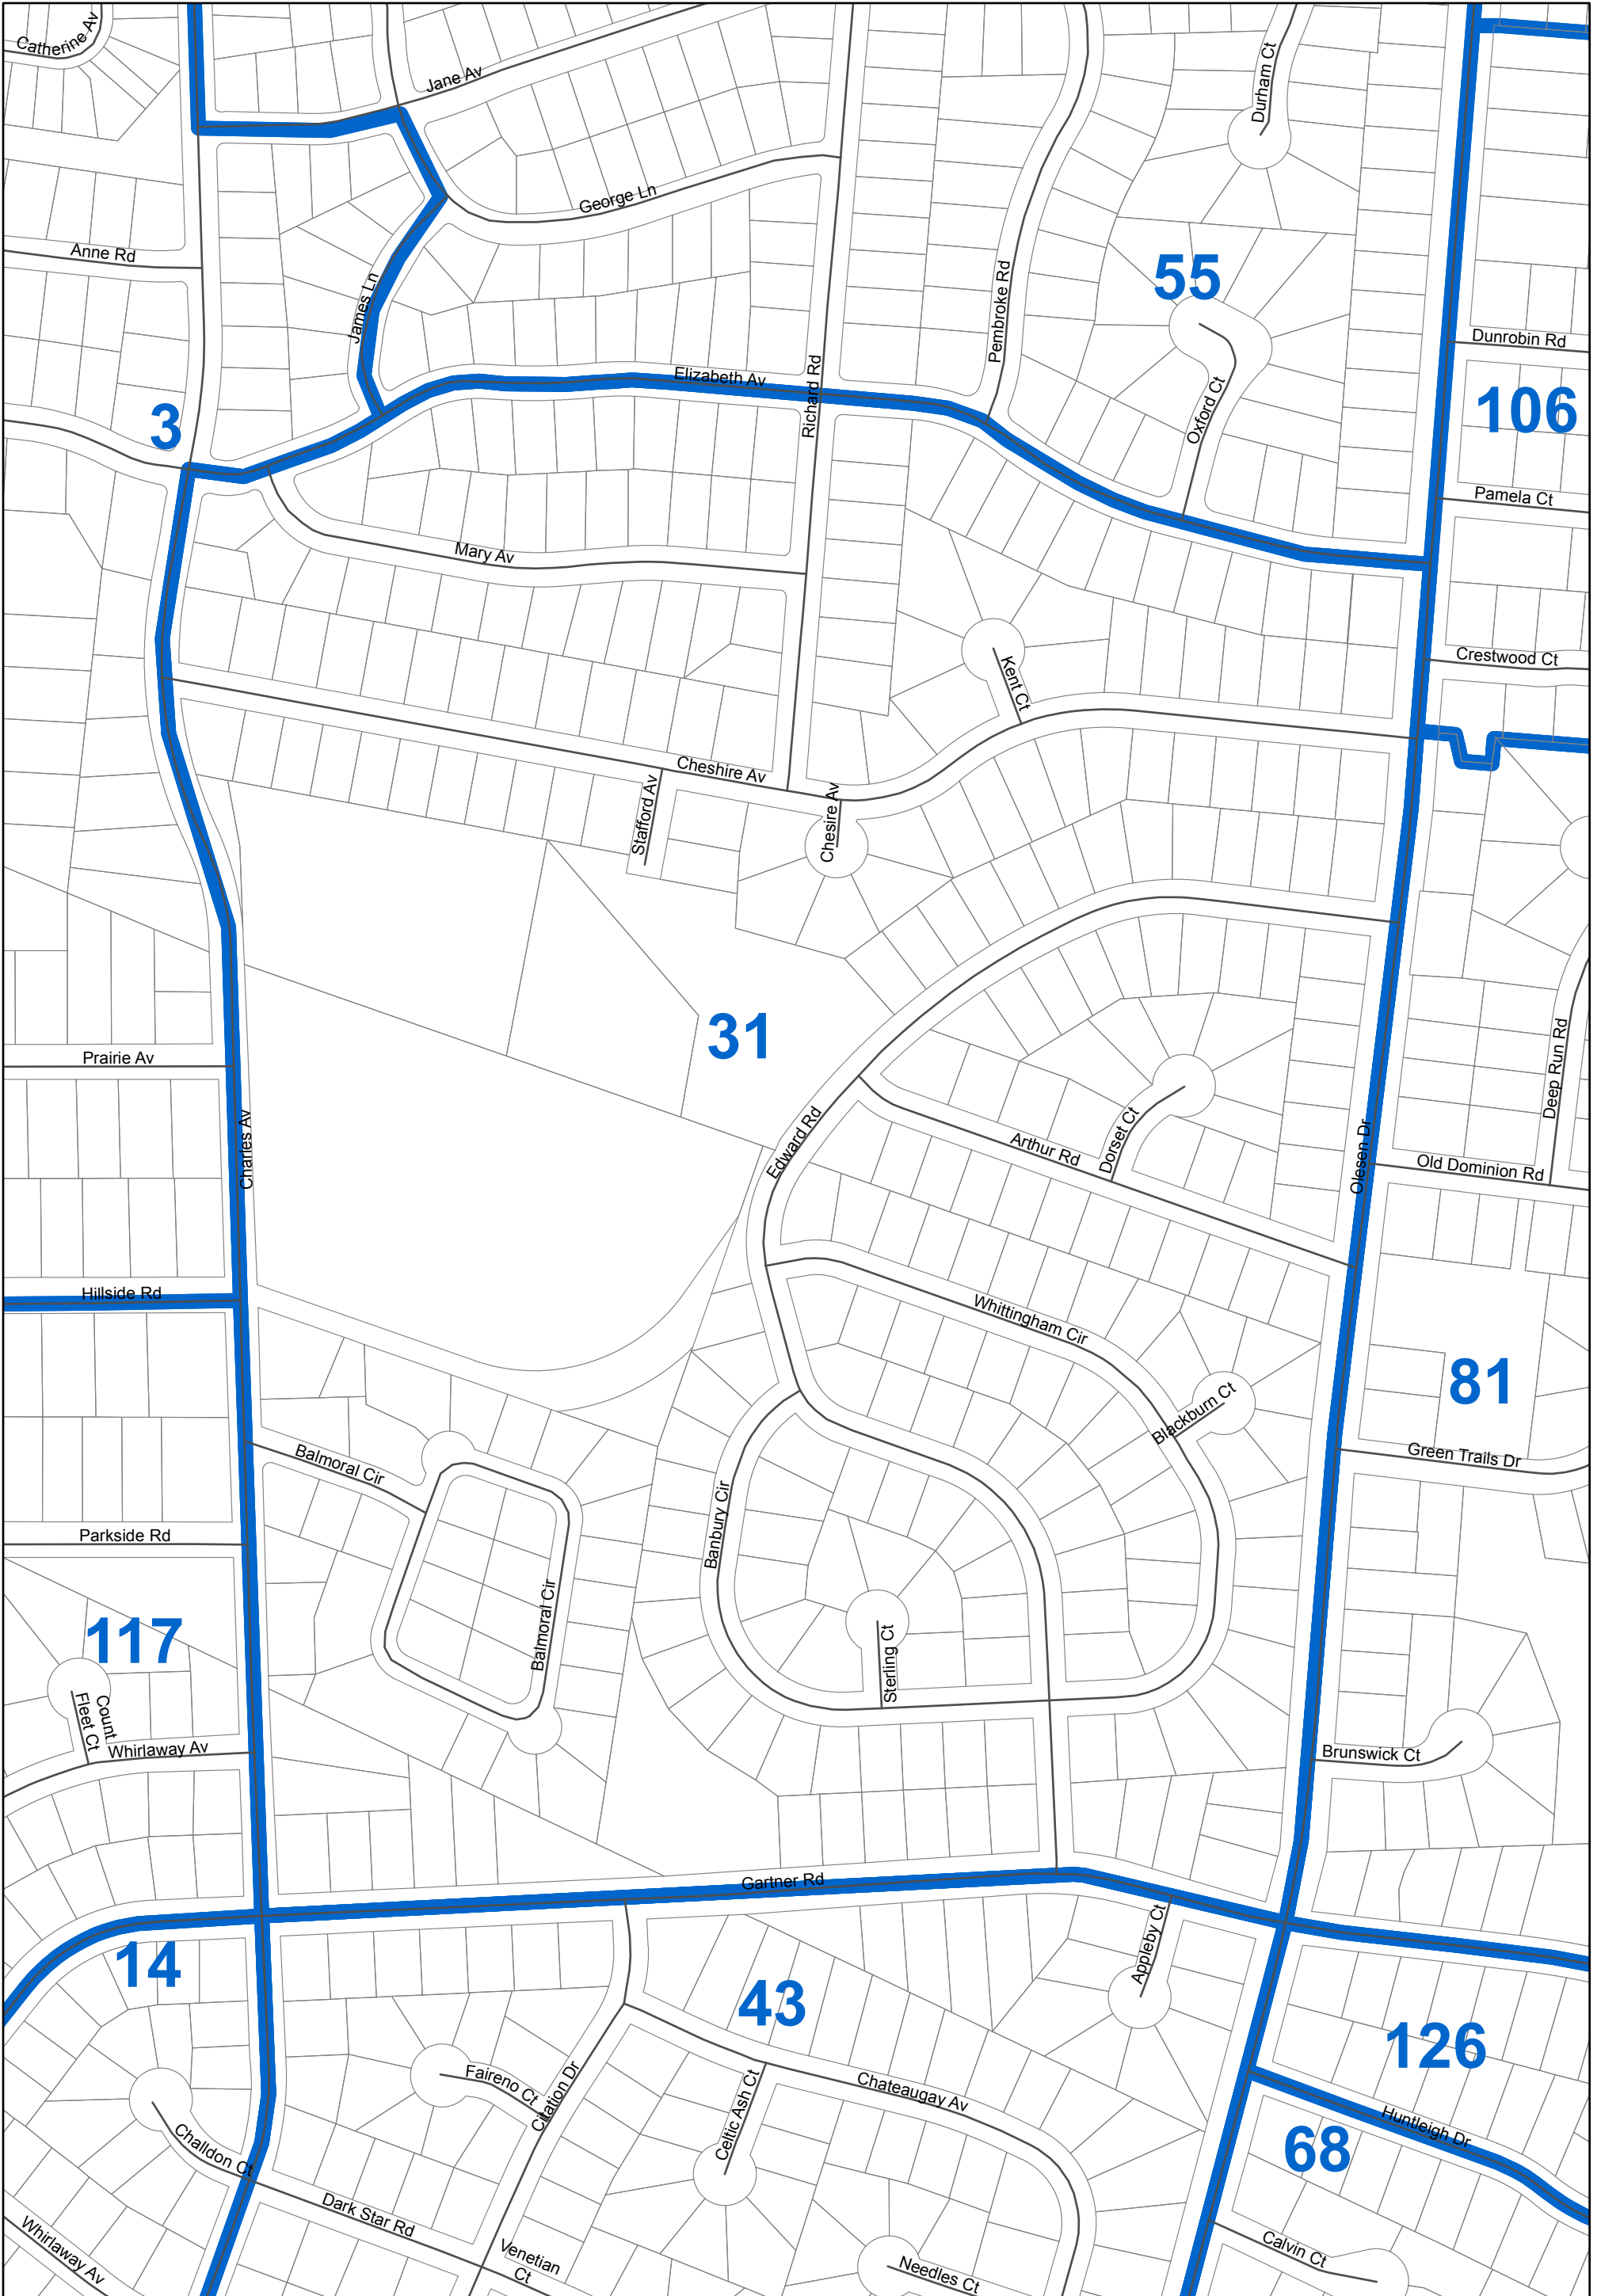

Lisle 31

DuPage County Election Commission

Cathy Terrill
Chairperson

James S. Lowe
Vice Chair

John J Boske
Secretary

Joseph Sobecki
Executive Director

August 11, 2017
DISCLAIMER: The accuracy of this map is limited to quality of data contained in other public records. This is not a substitute for an actual field survey or field investigation.