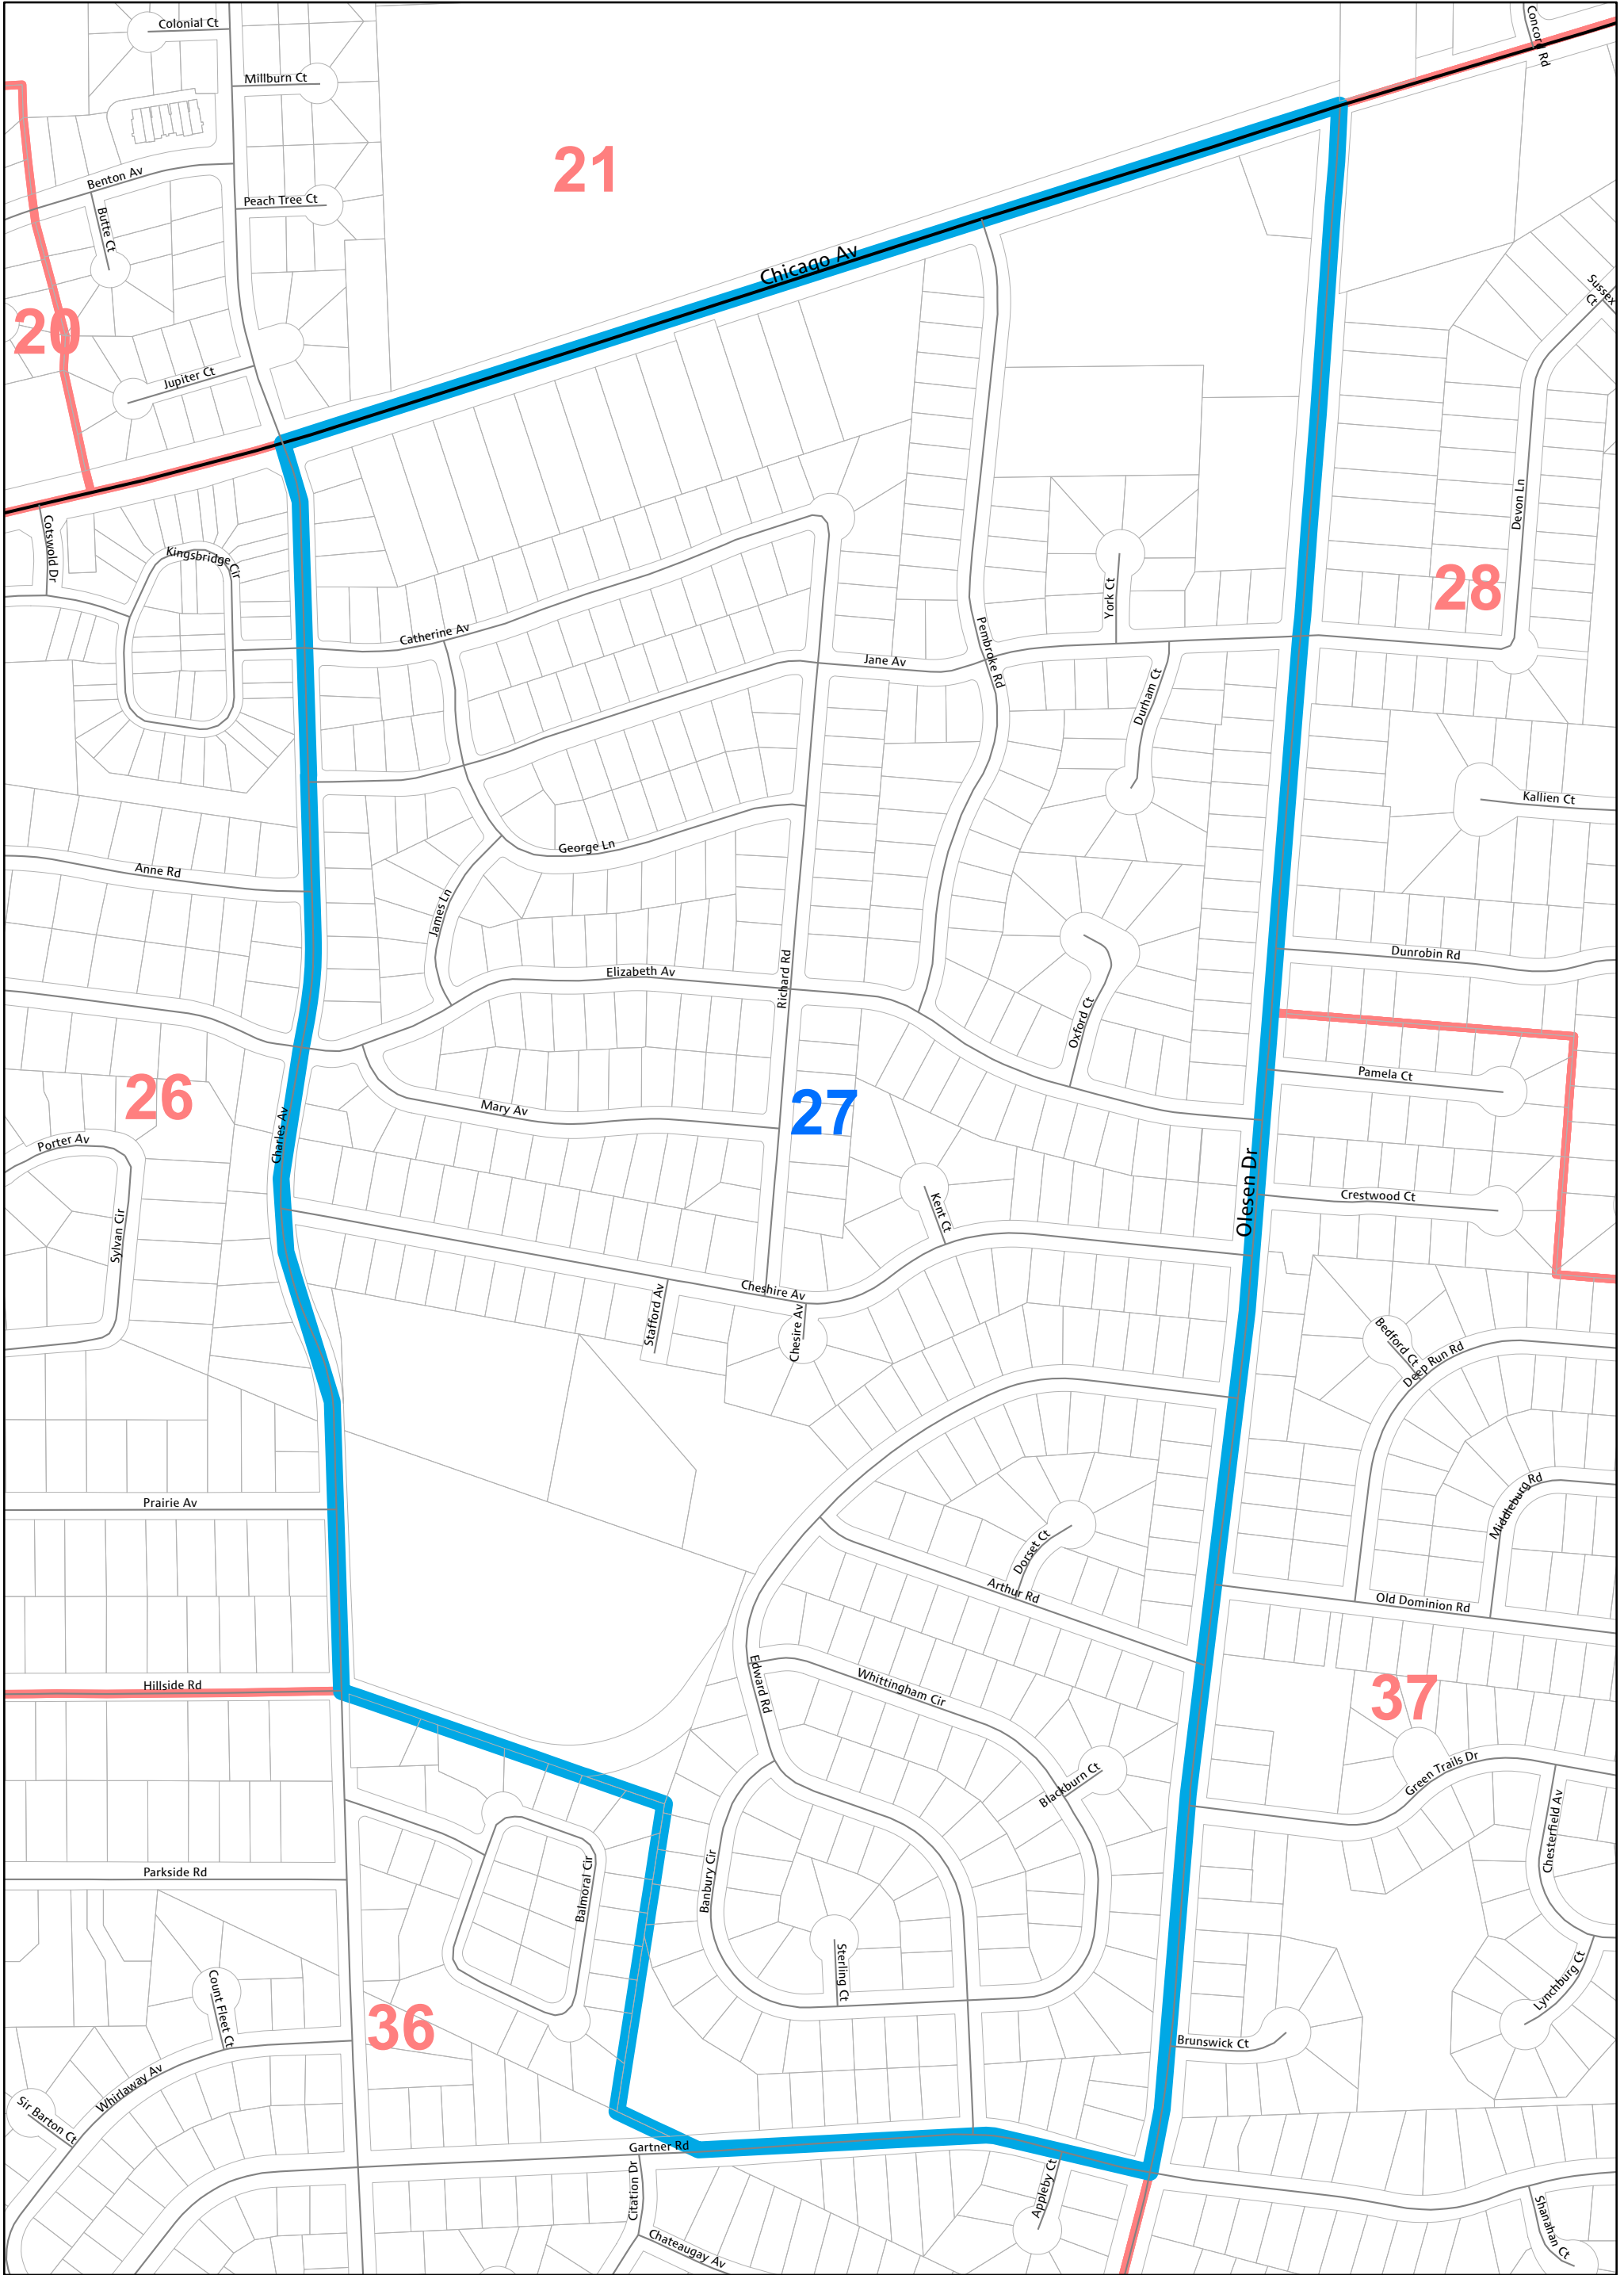

Lisle 27

Election Precincts

Revised: July 12, 2023

Revised: July 12, 2023
Map produced on: 7/14/2023
By DuPage County GIS