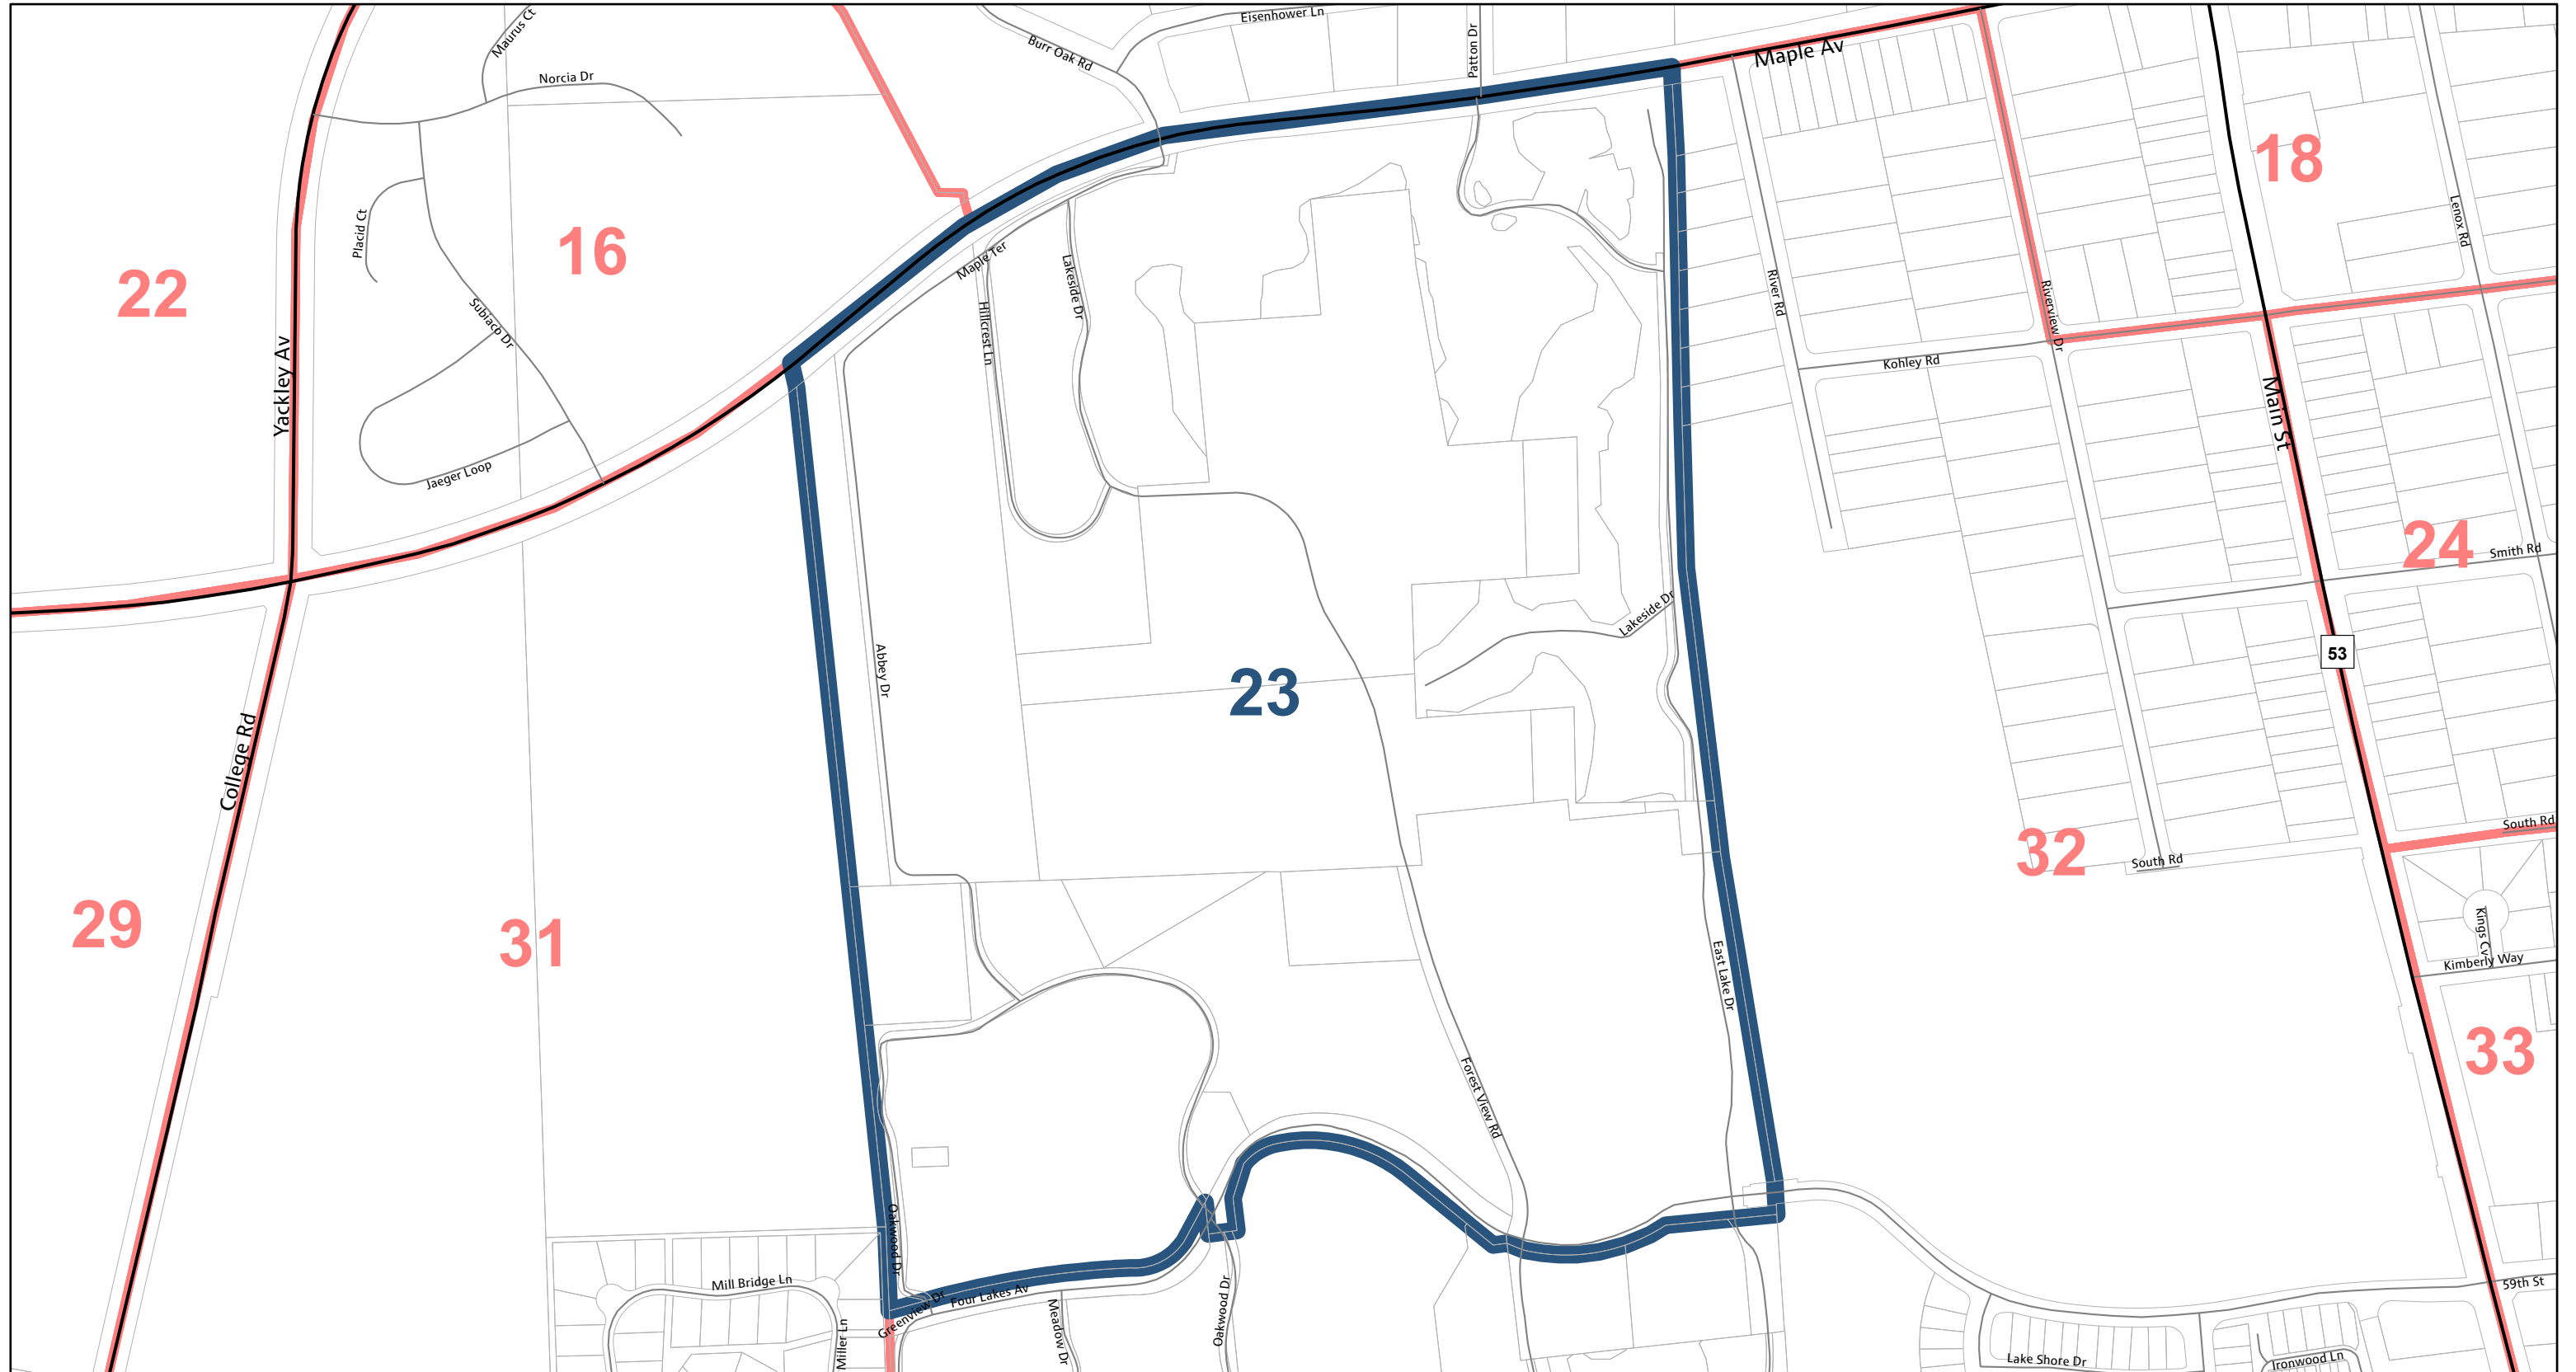

Lisle 23

Election Precincts

Revised: July 12, 2023
Map produced on: 7/14/2023
By DuPage County GIS