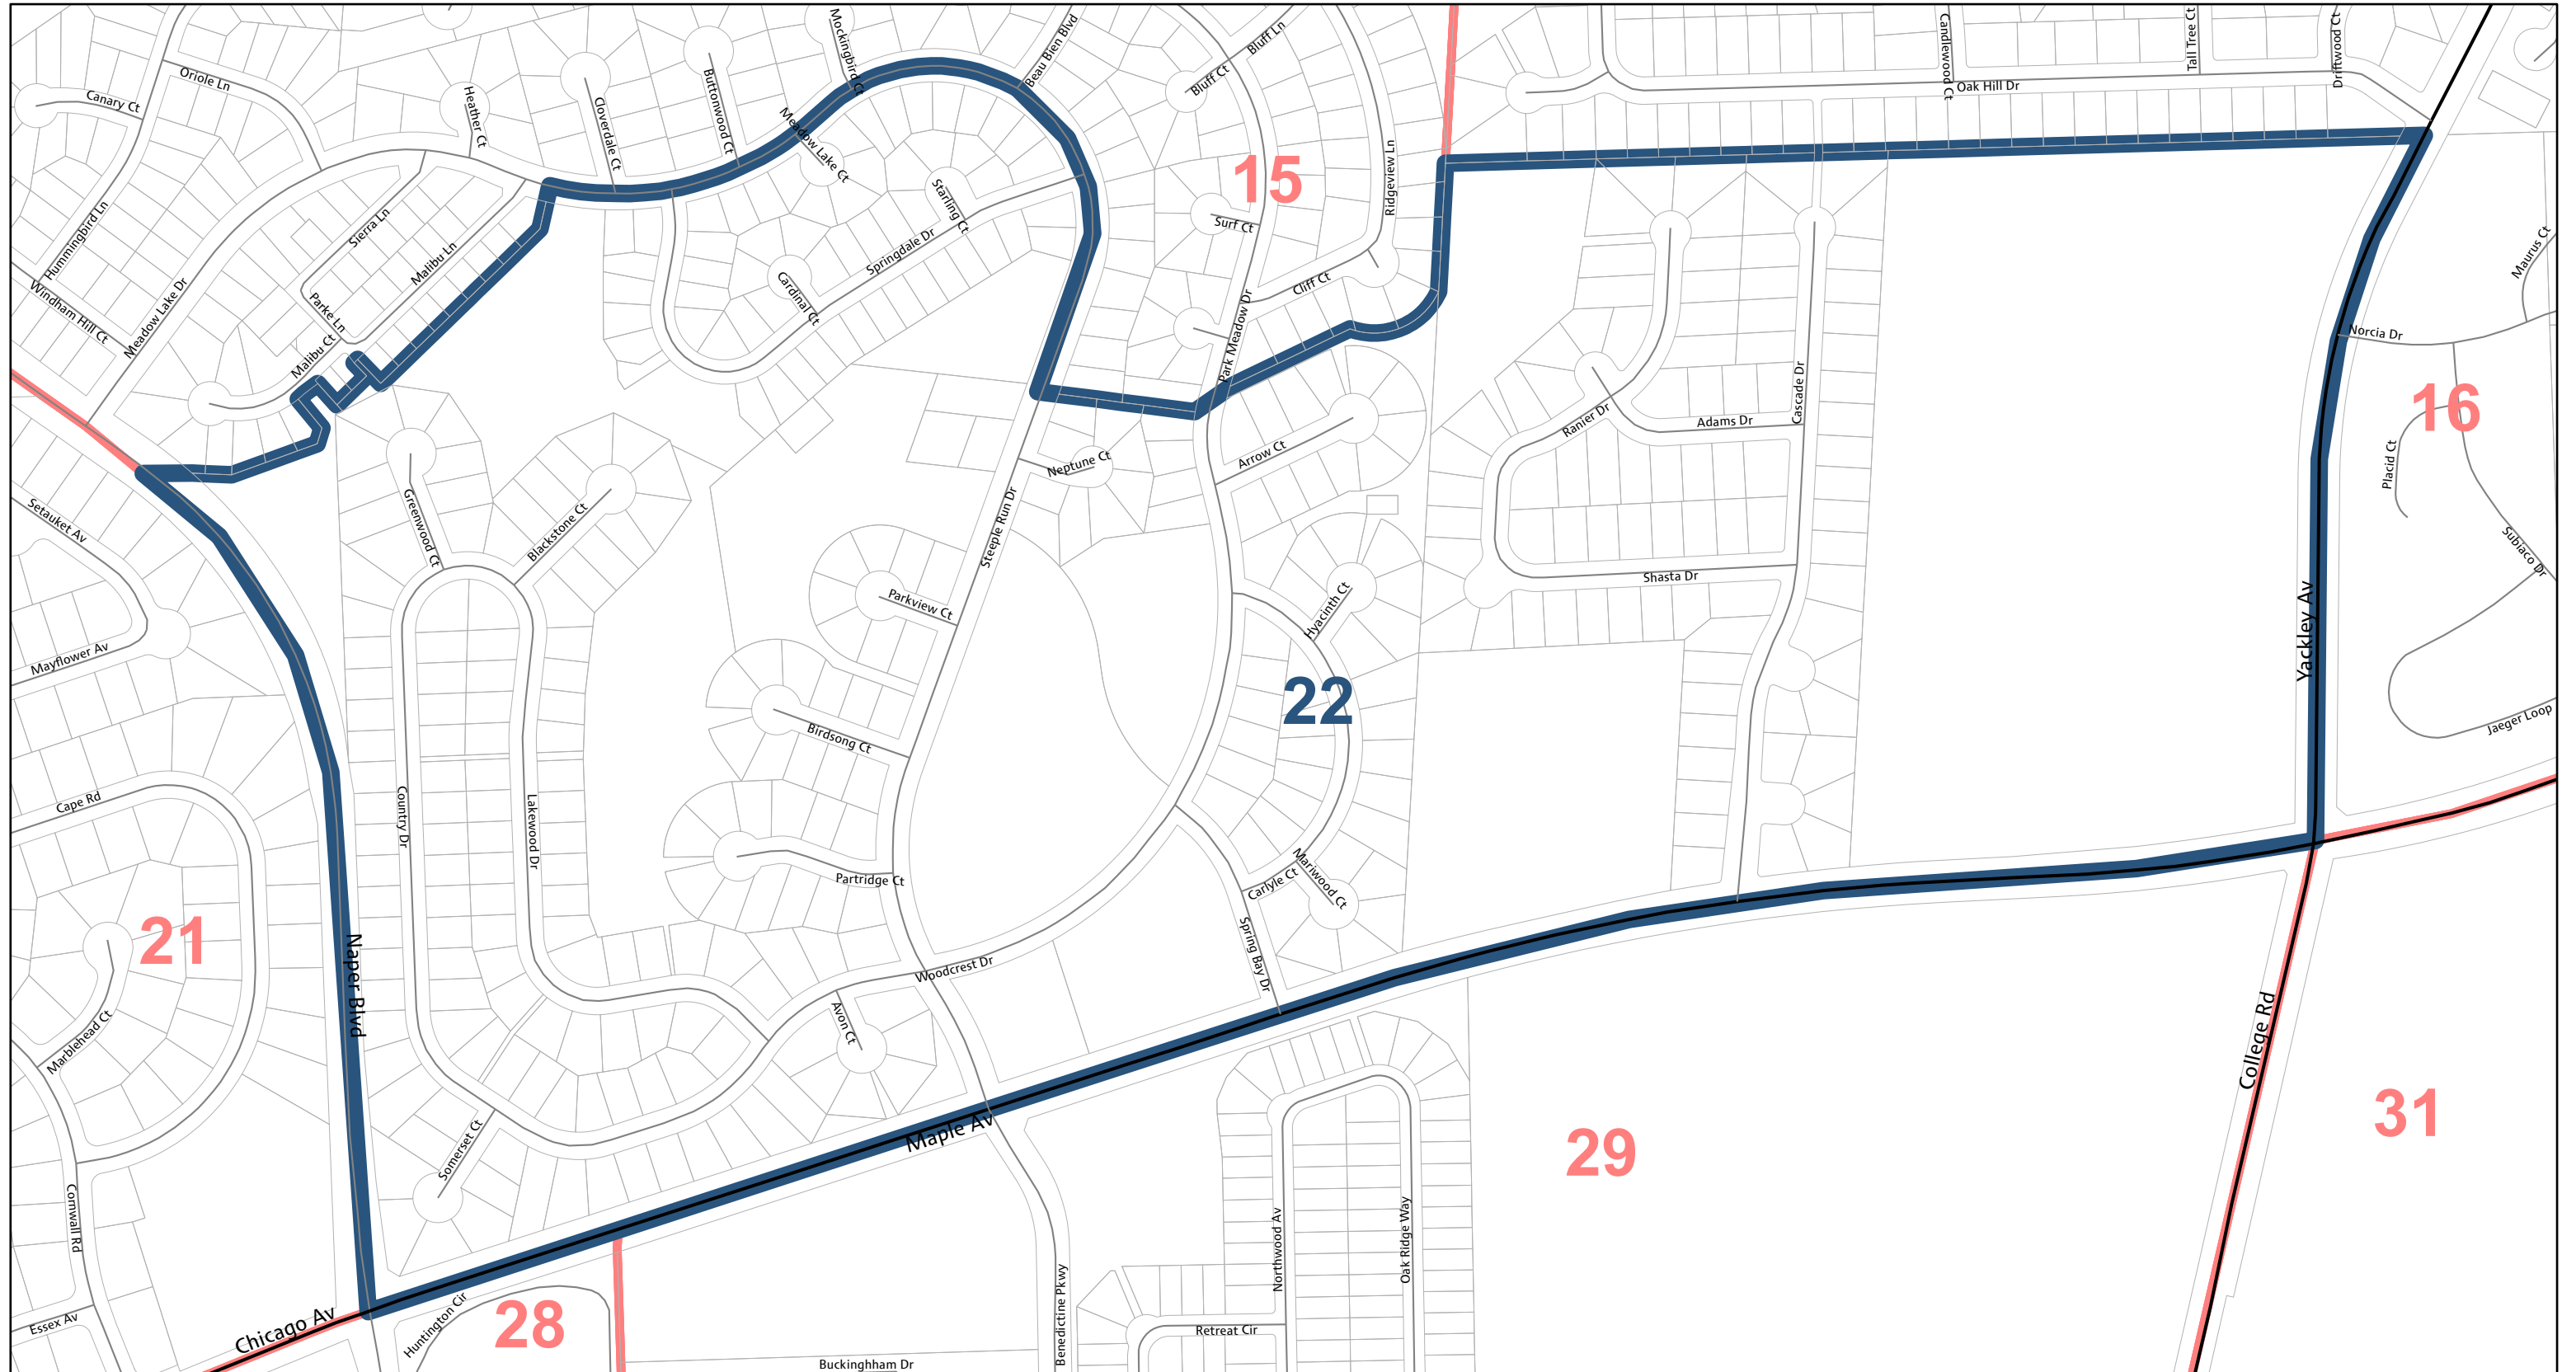

Lisle 22

Election Precincts

Revised: July 12, 2023
Map produced on: 7/14/2023
By DuPage County GIS