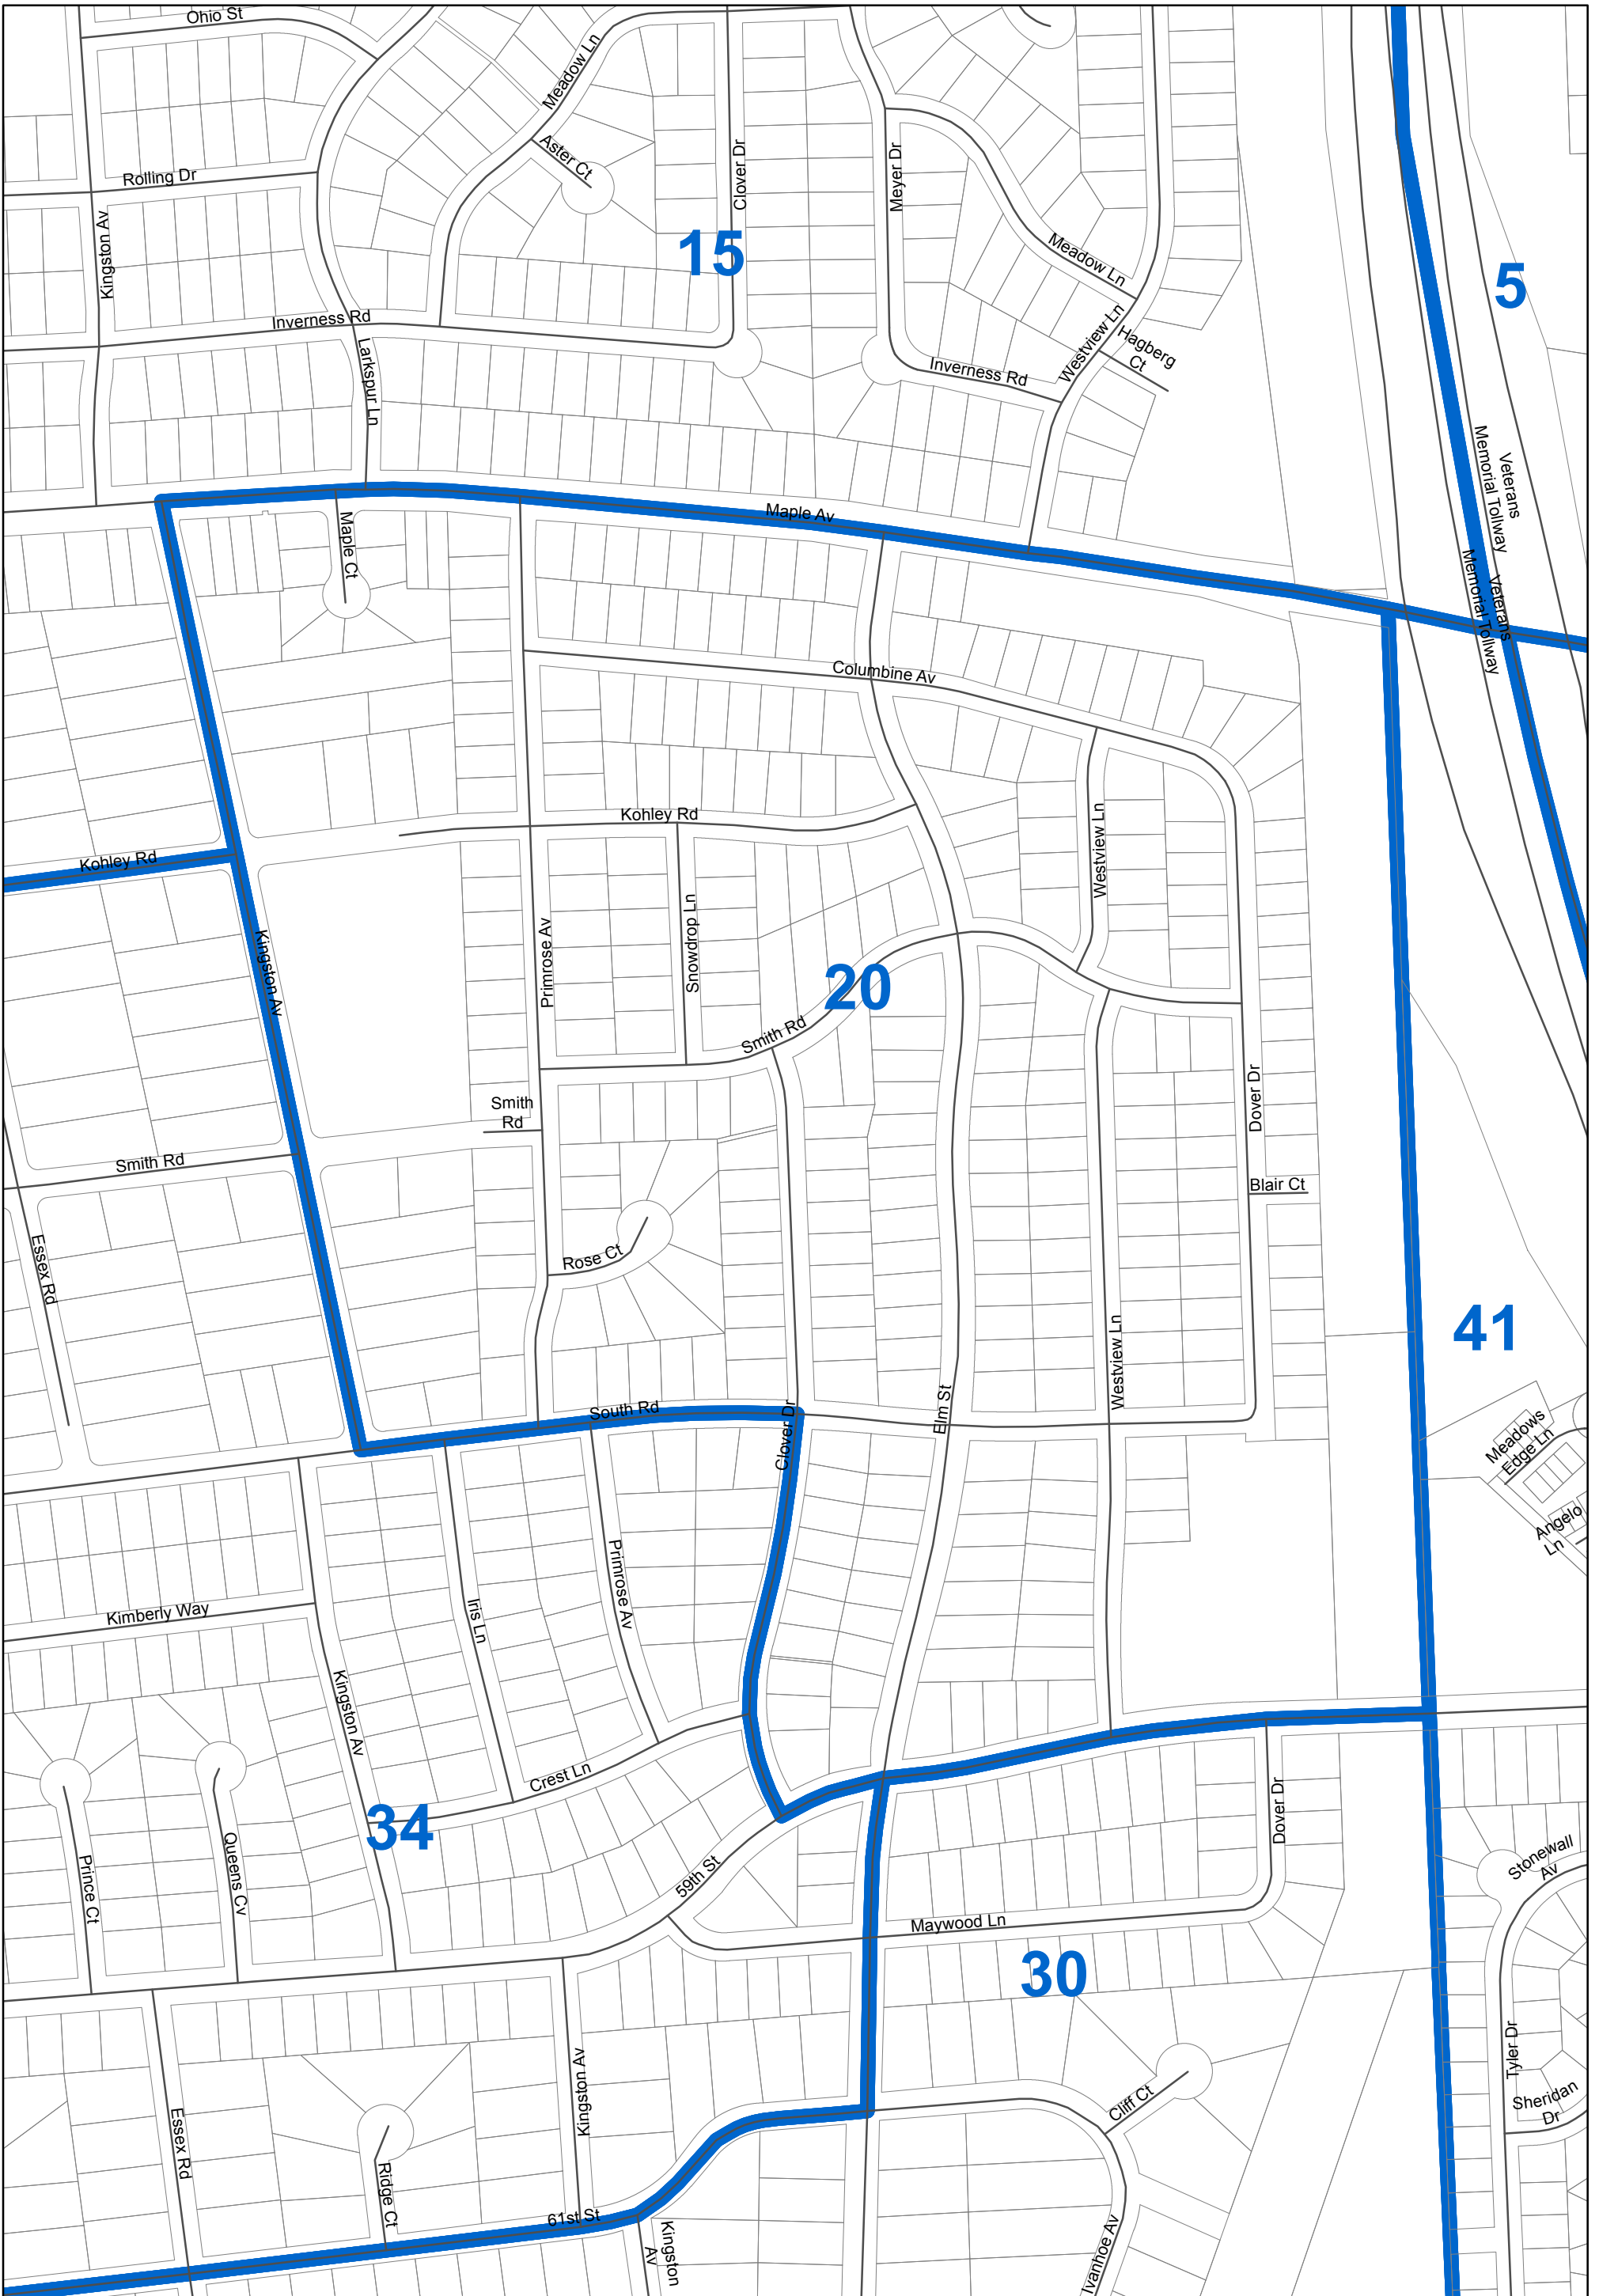

Lisle 20

DuPage County Clerk's Election Division

Date of Production: 3/13/2019
DISCLAIMER: The accuracy of this map is limited to quality of data contained in other public records. This is not a substitute for an actual field survey or field investigation.