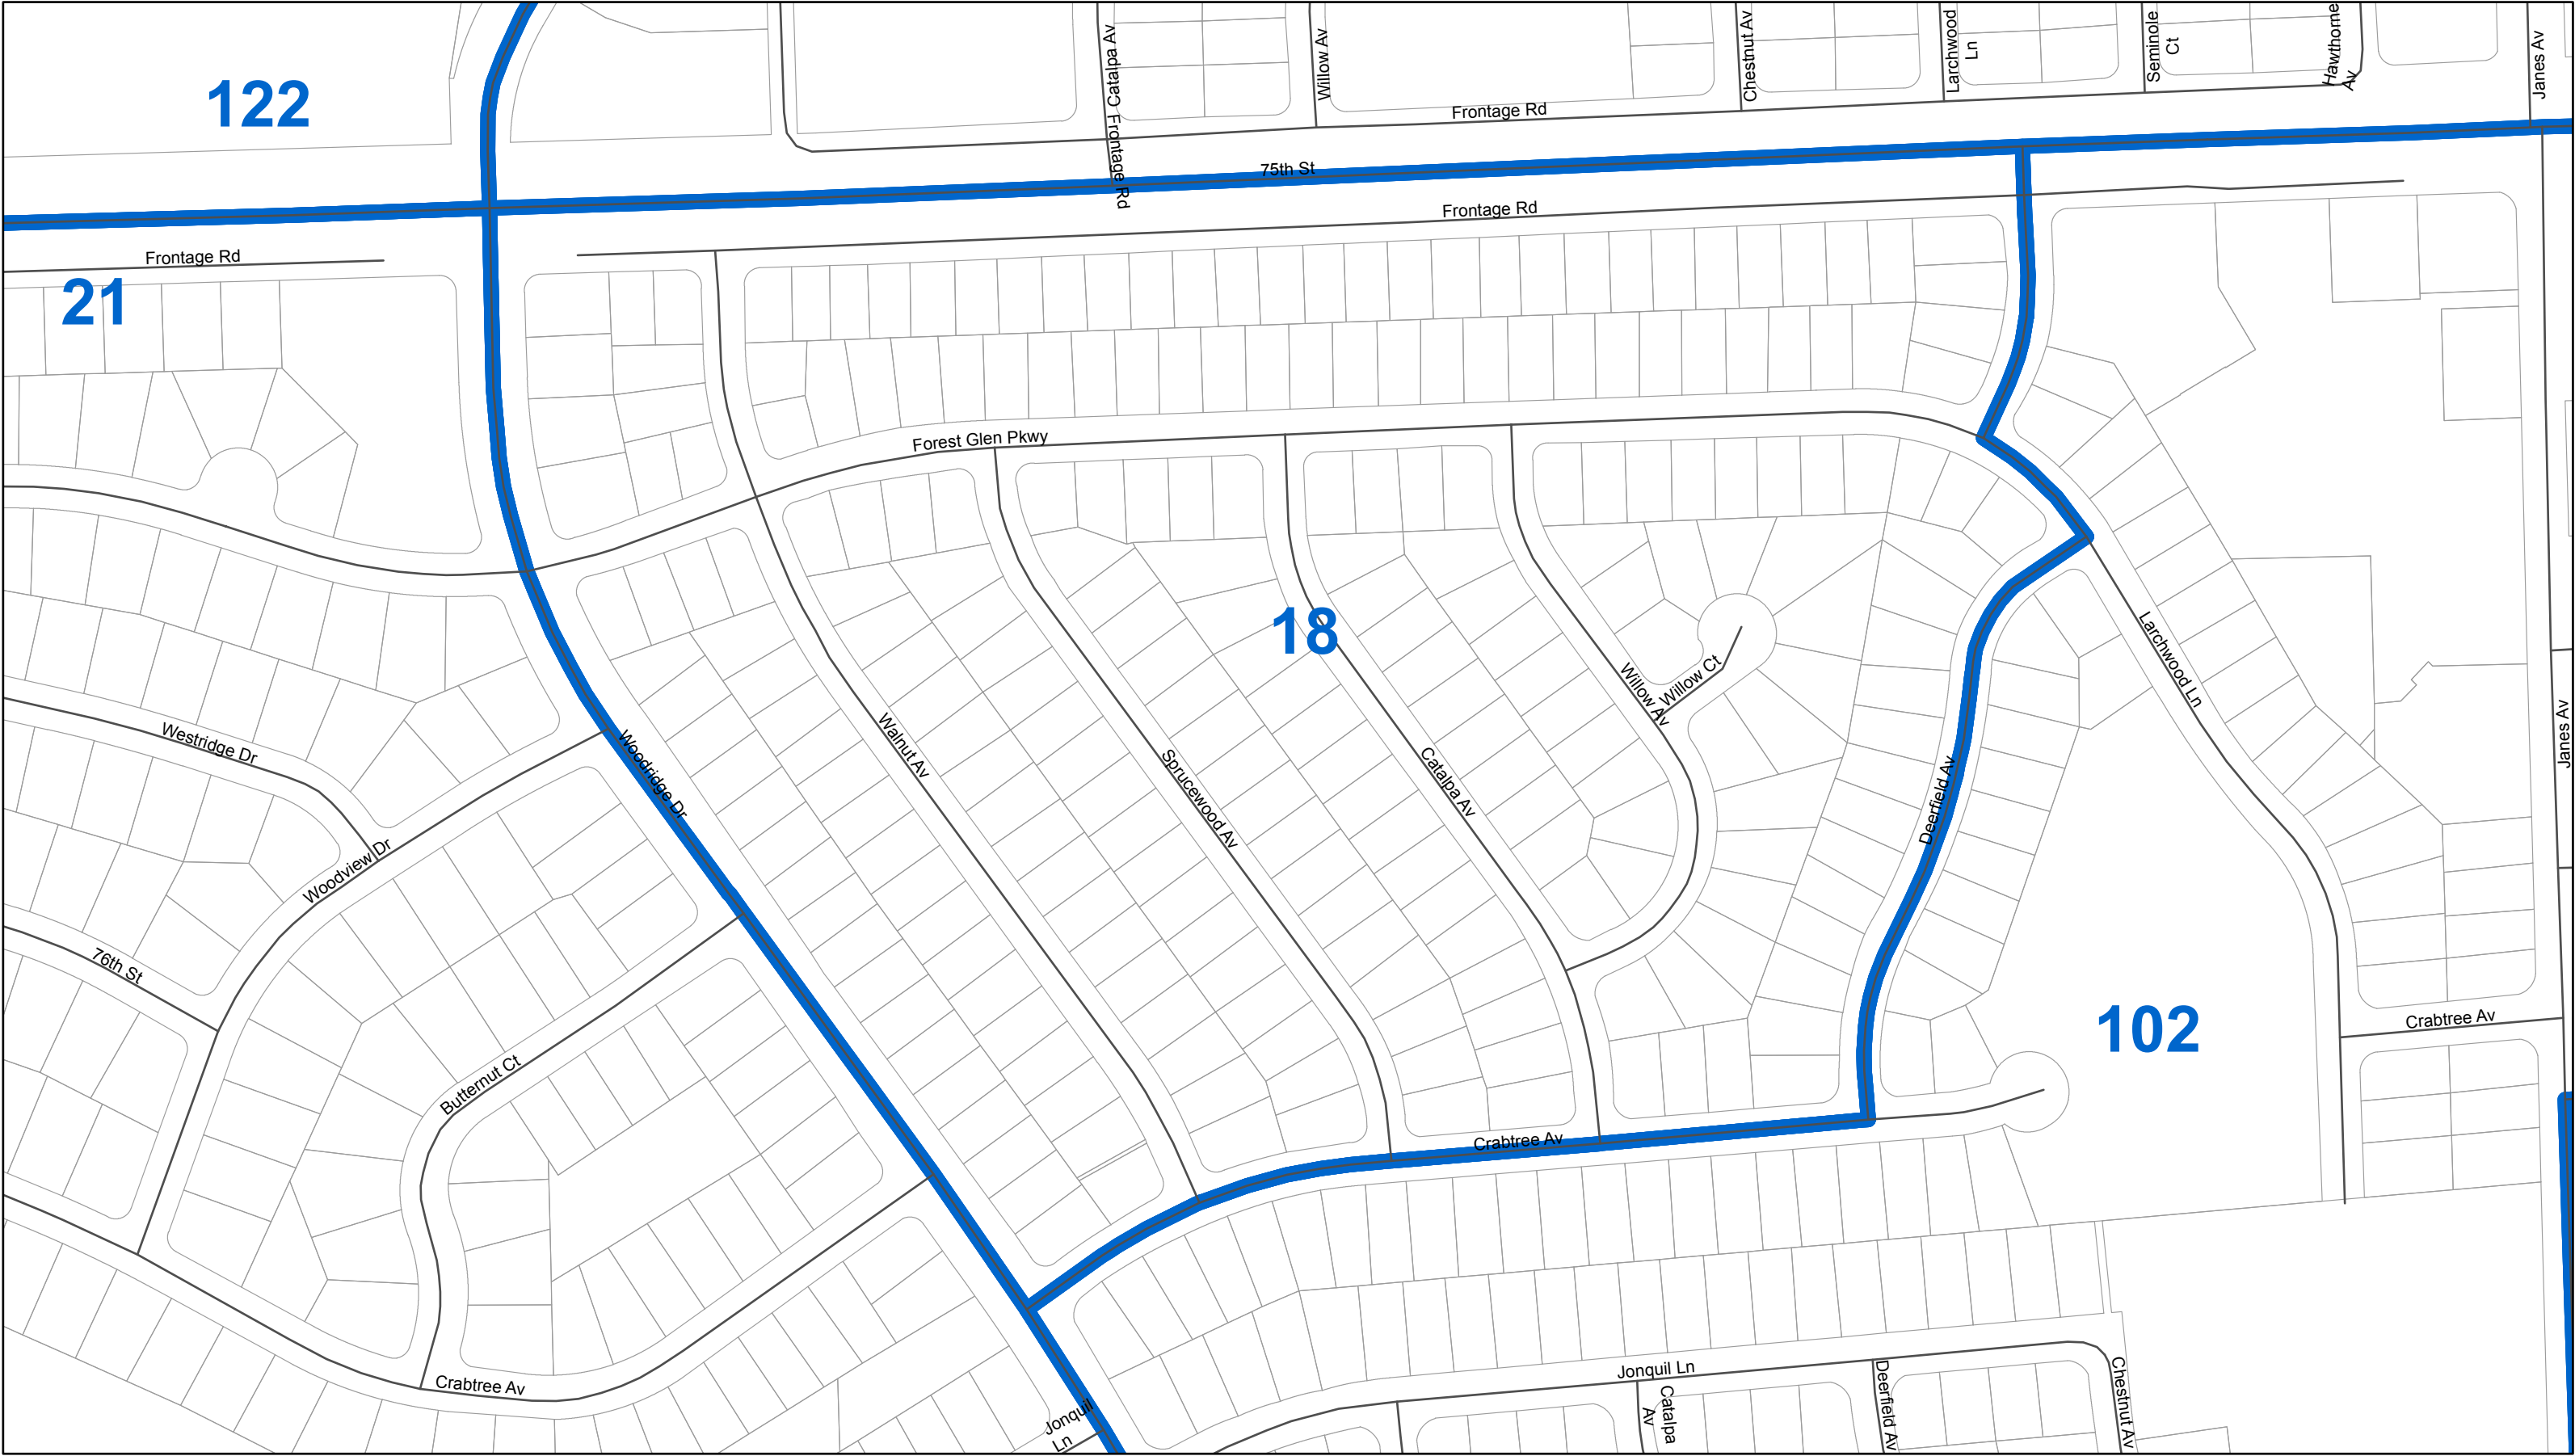

Lisle 18 DuPage County Election Commission

Cathy Terrill
Chairperson

James S. Lowe
Vice Chair

John J Boske
Secretary

Joseph Sobecki
Executive Director

August 11, 2017
DISCLAIMER: The accuracy of this map is limited to quality of data contained in other public records. This is not a substitute for an actual field survey or field investigation.