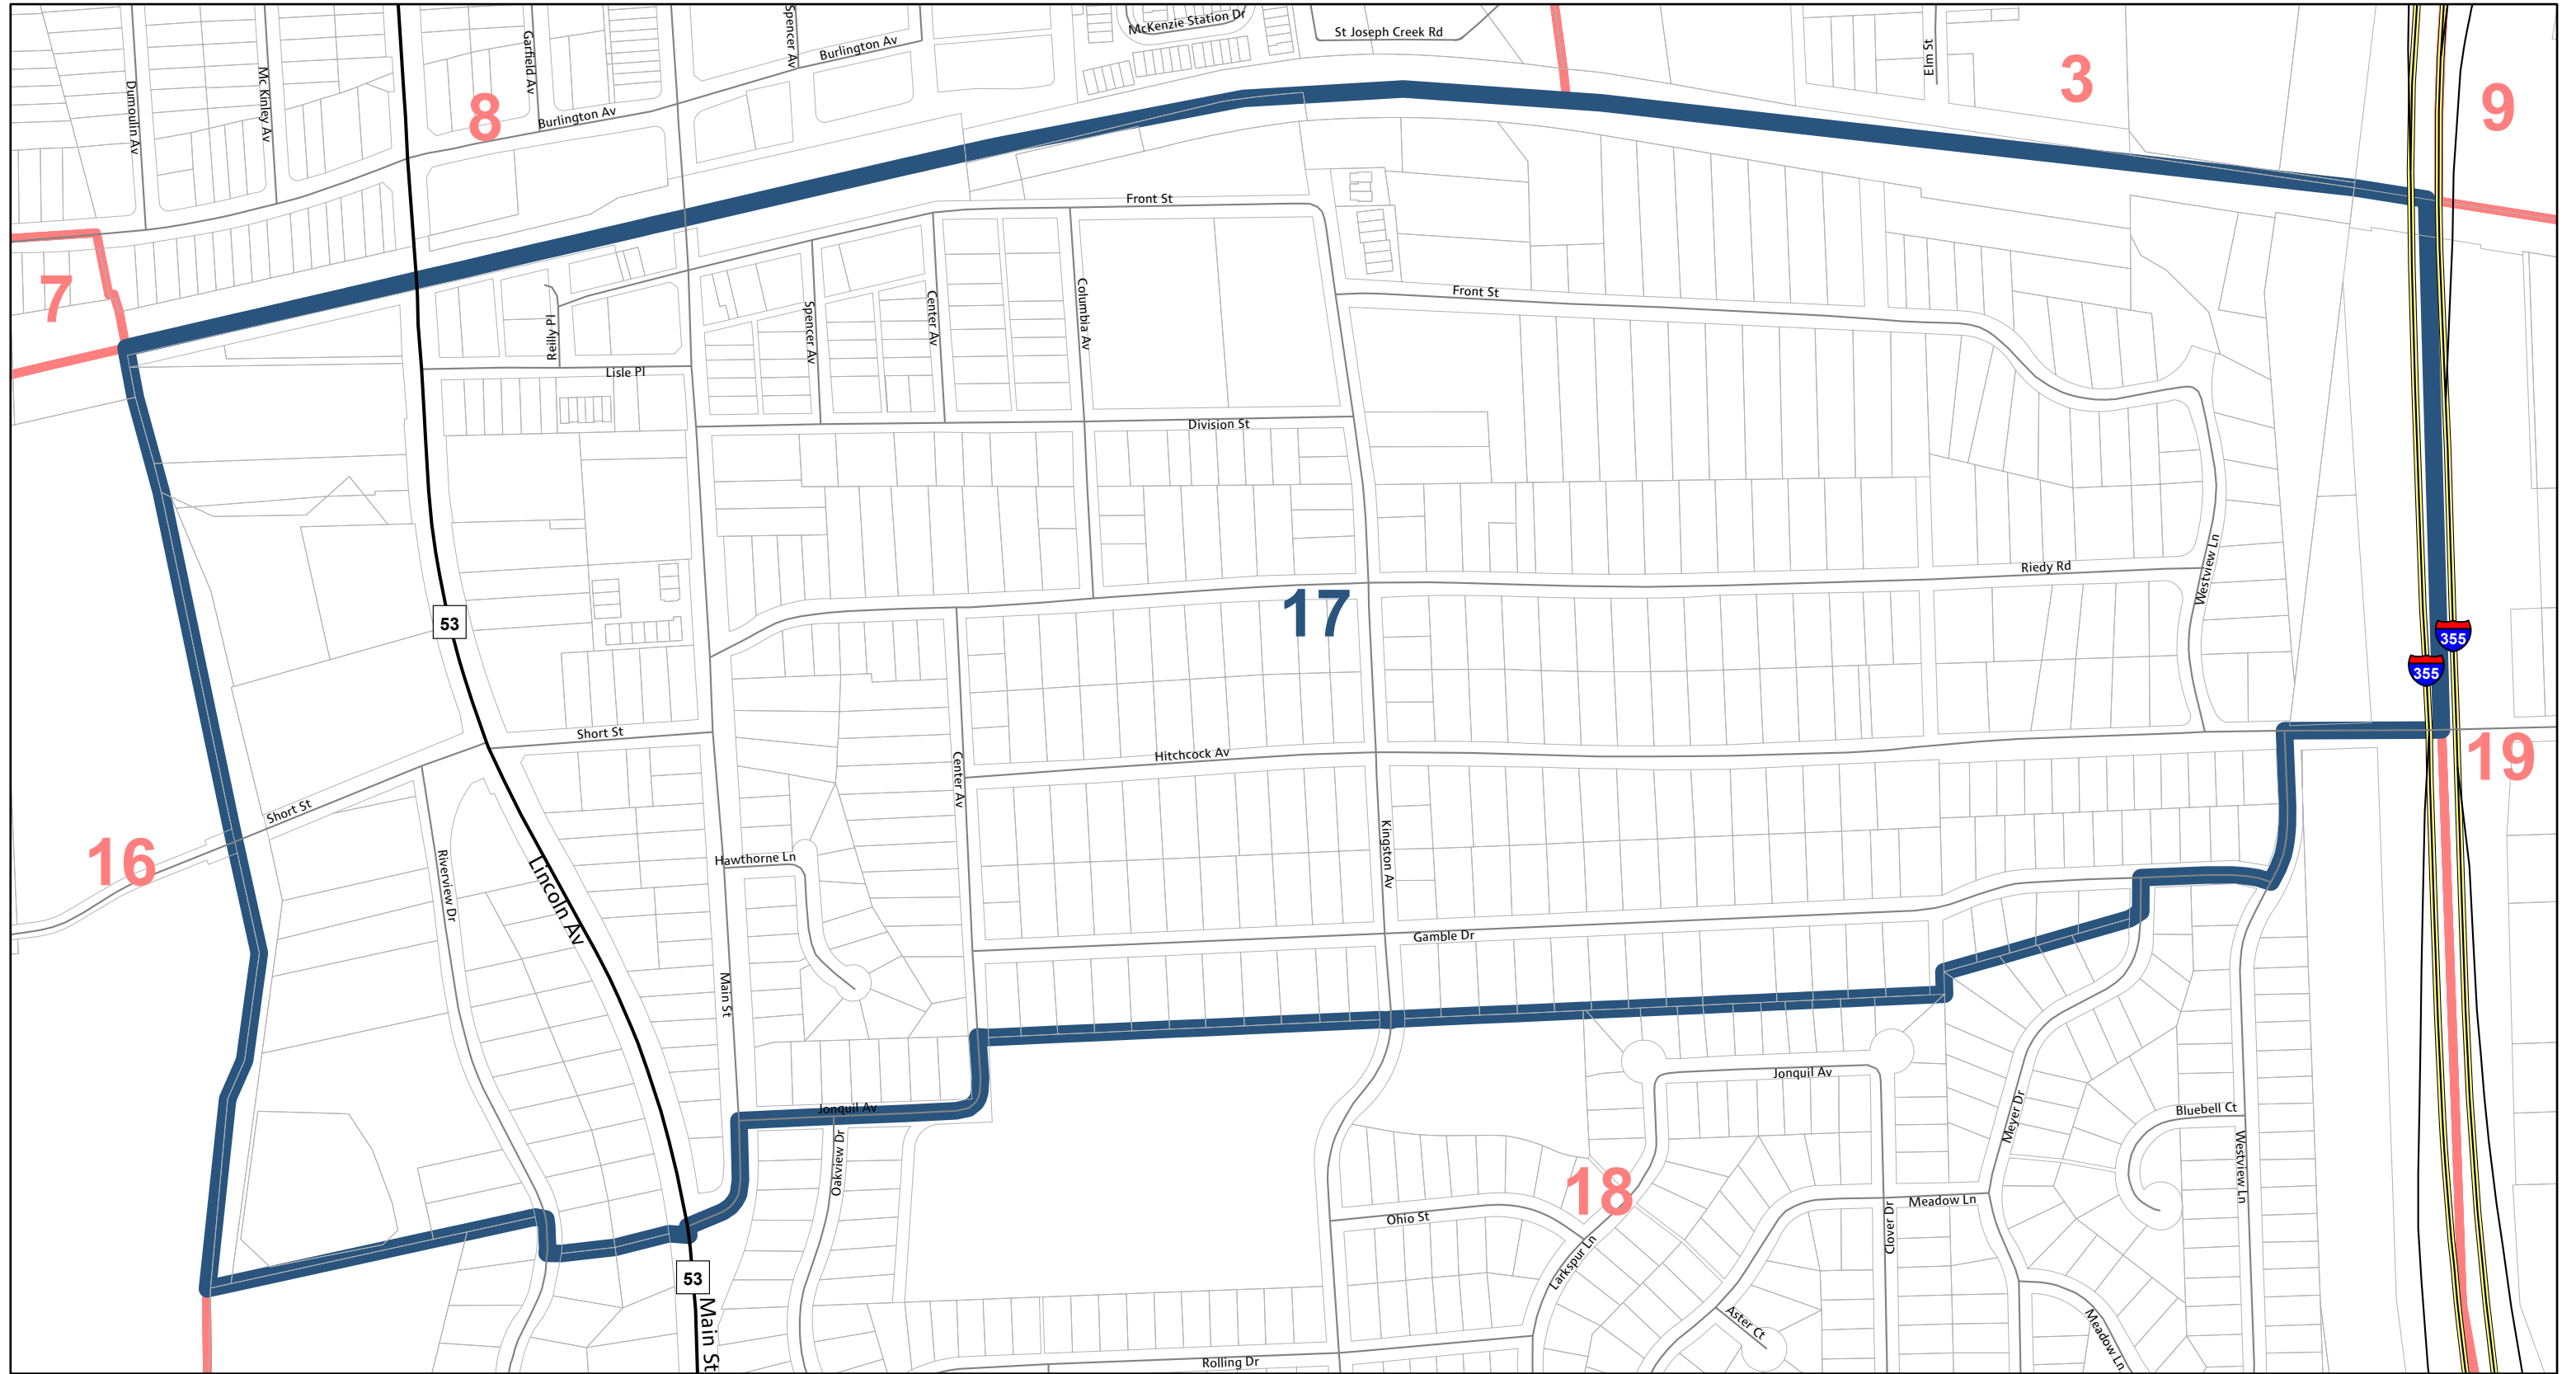

Lisle 17

Election Precincts

Revised: July 12, 2023
Map produced on: 7/14/2023
By DuPage County GIS