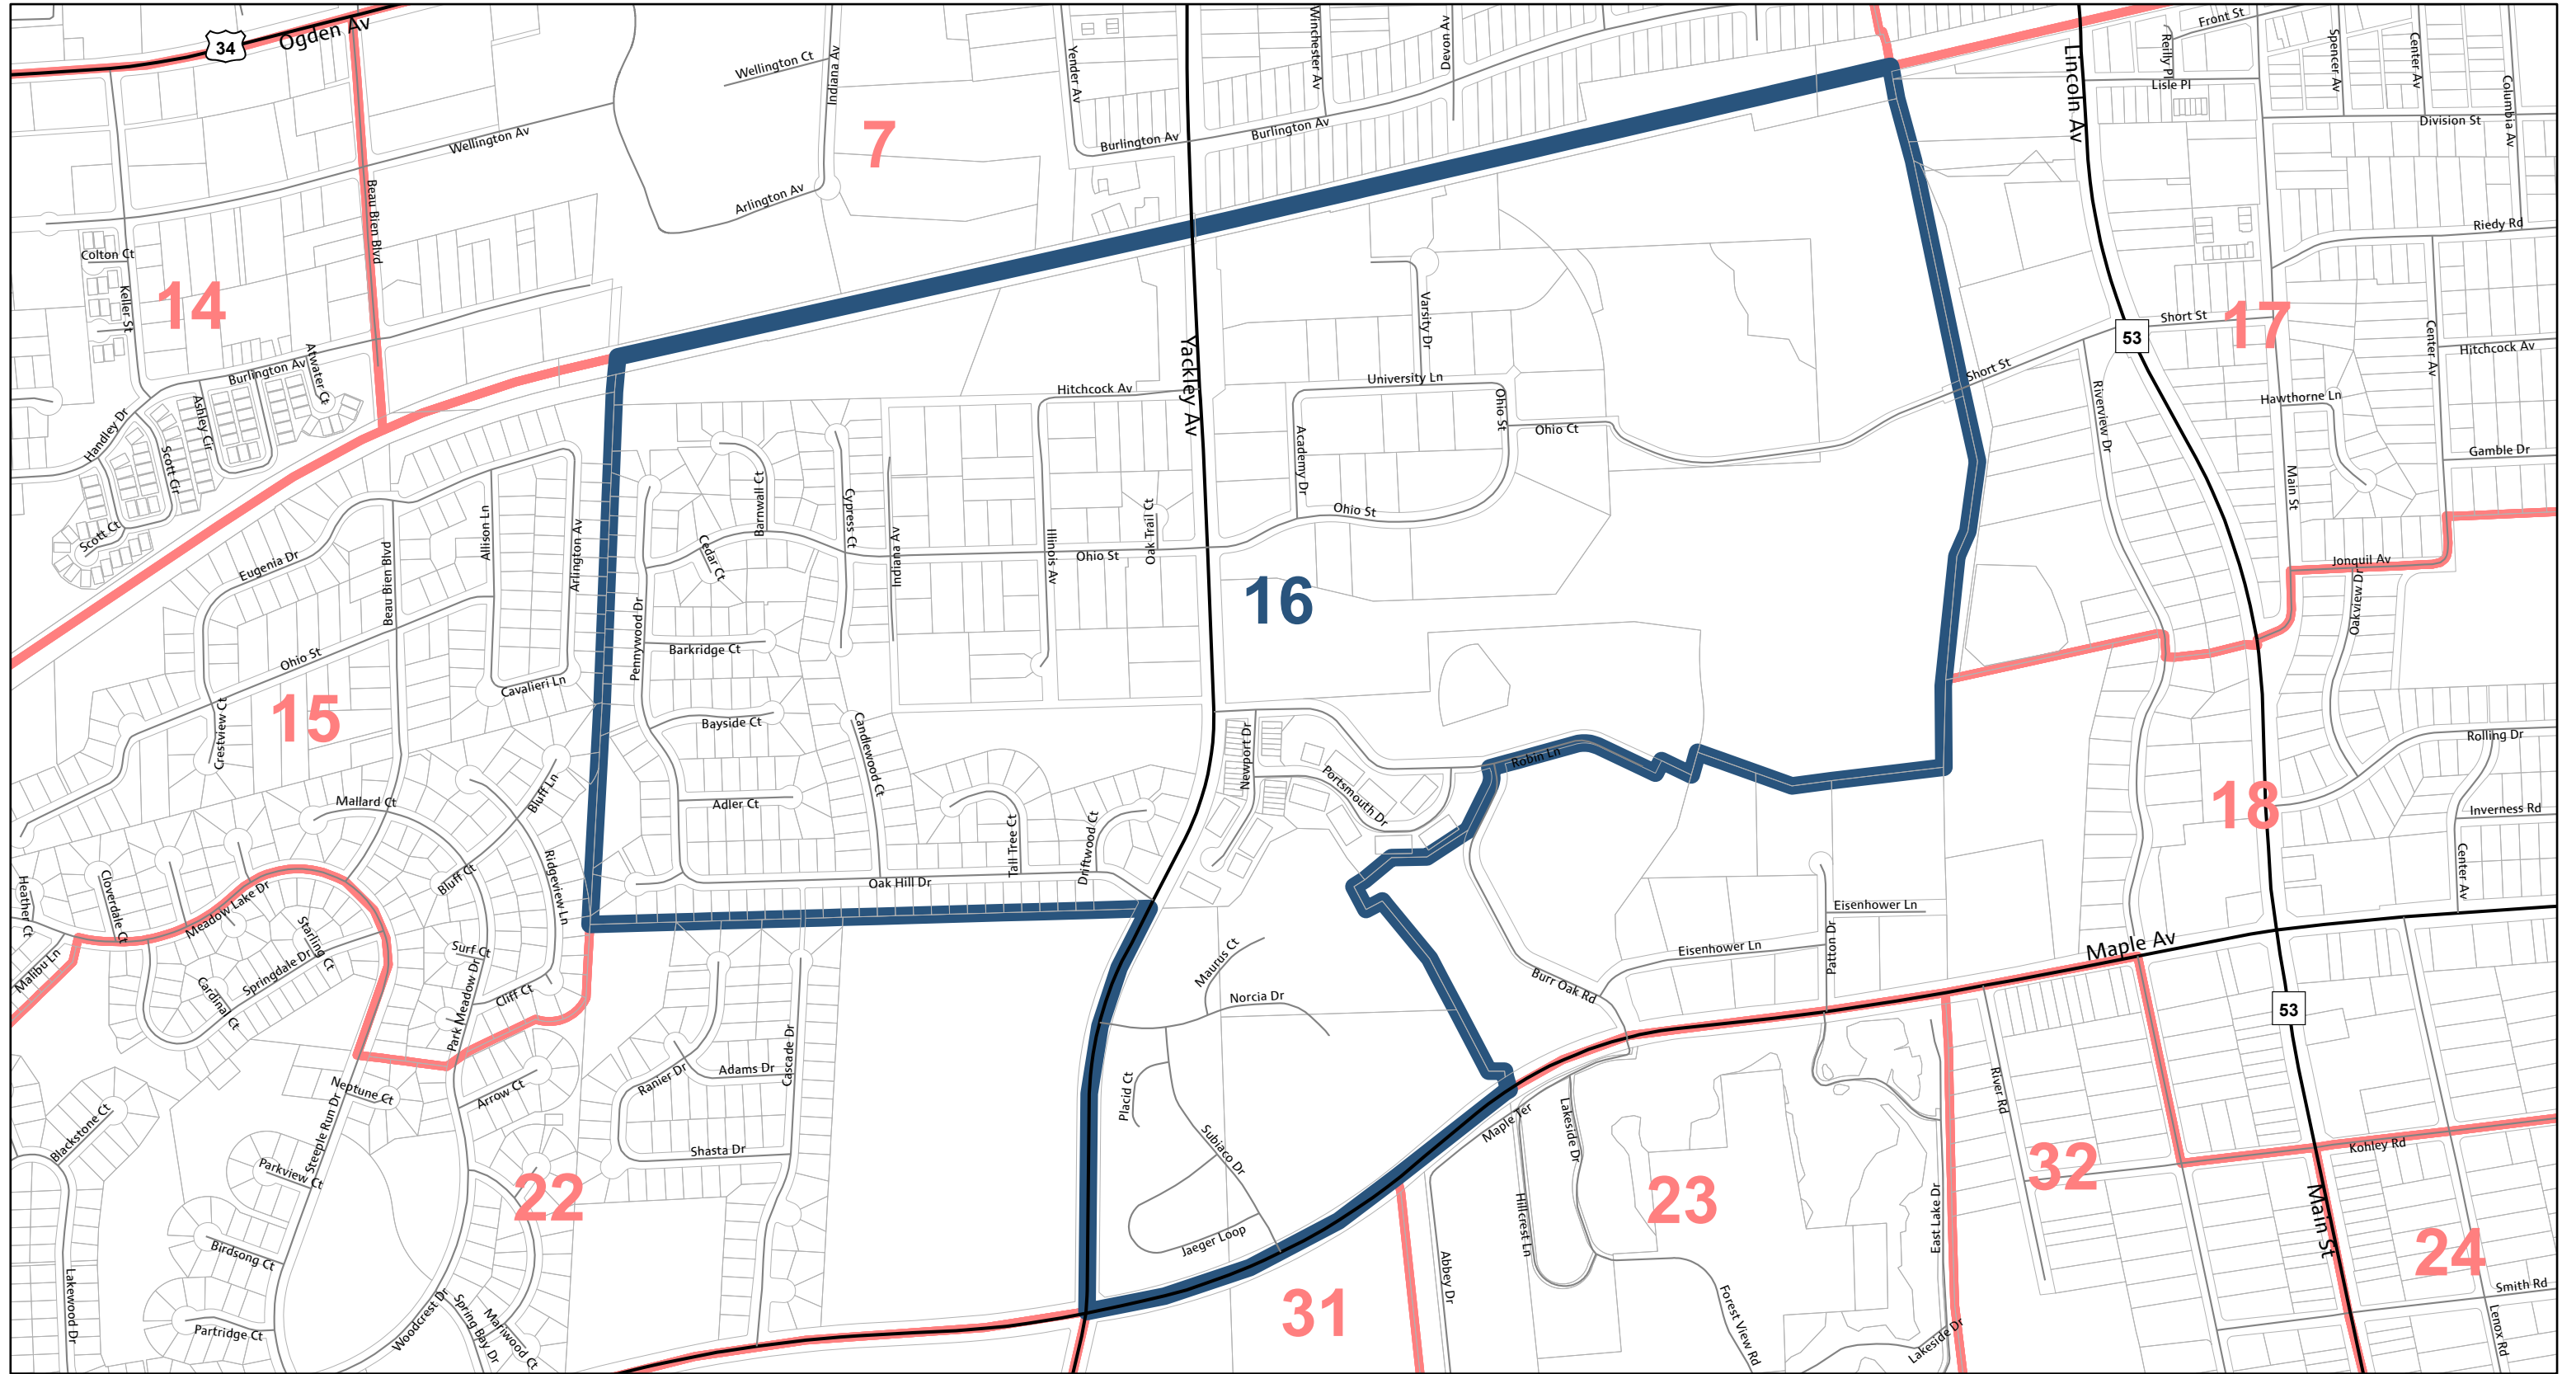

Lisle 16

Election Precincts

Revised: July 12, 2023
Map produced on: 7/14/2023
By DuPage County GIS