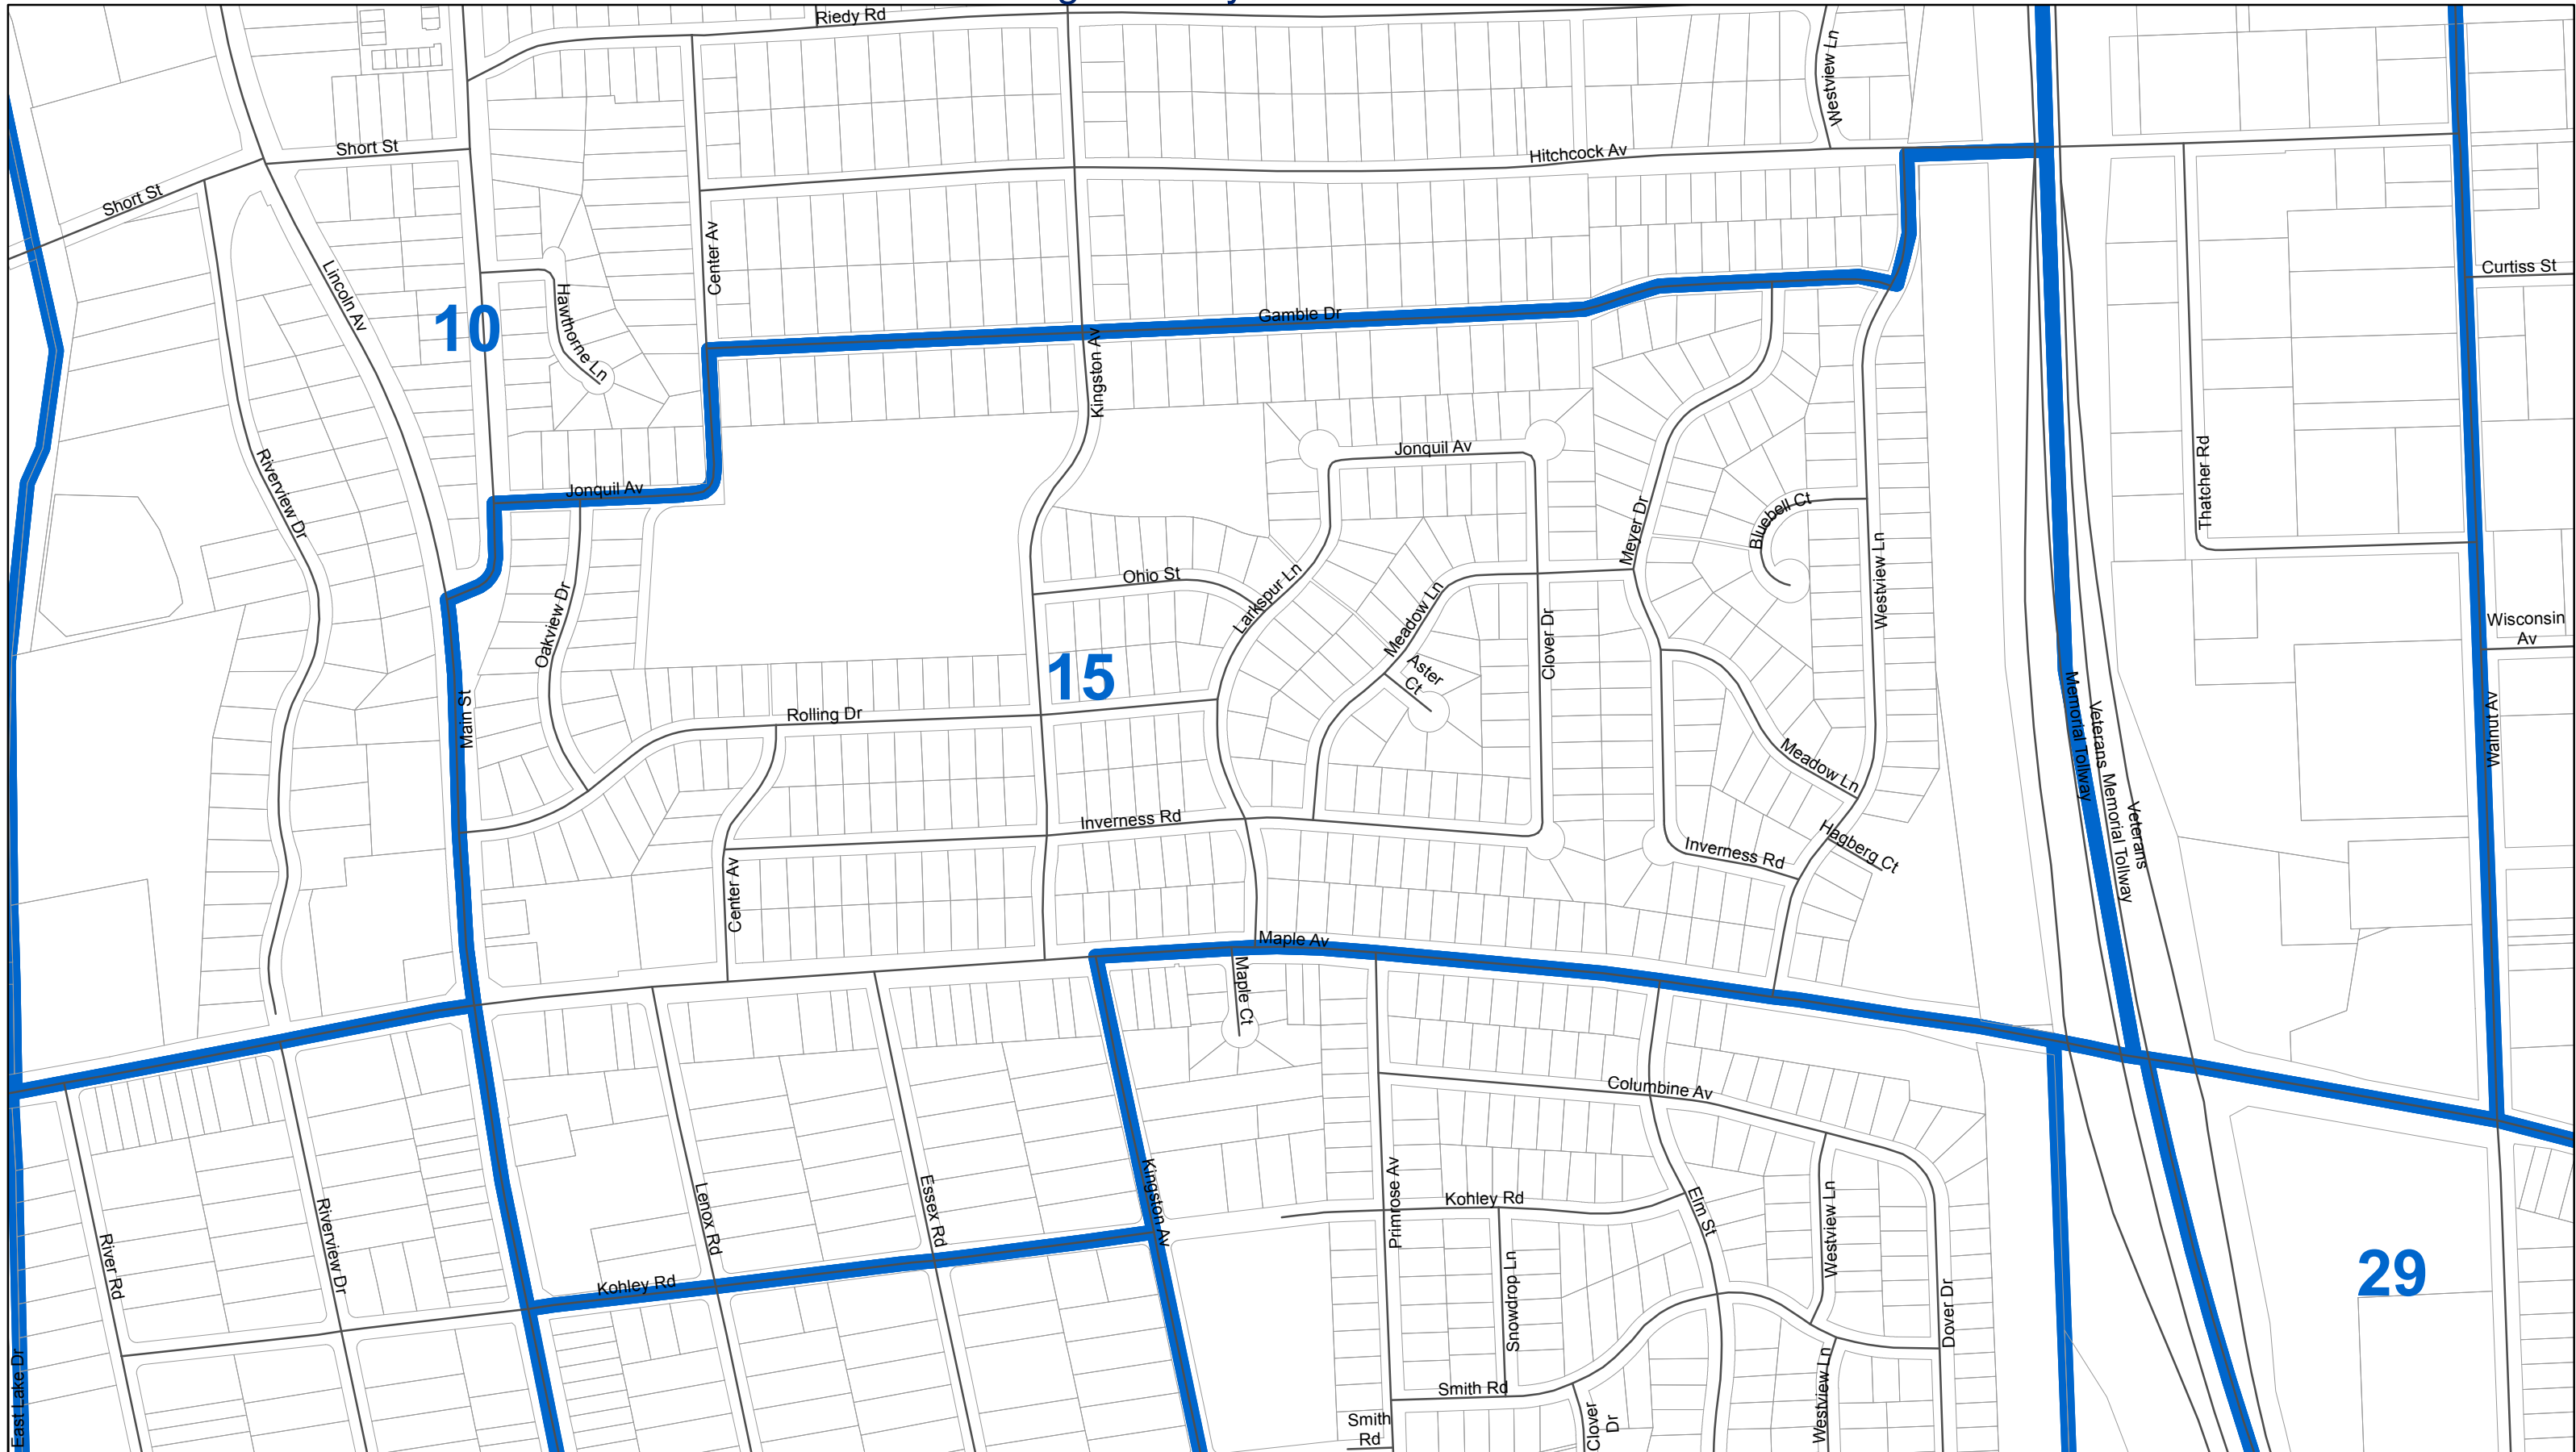

Lisle 15

DuPage County Clerk's Election Division

Date of Production: 3/13/2019
DISCLAIMER: The accuracy of this map is limited to quality of data contained in other public records. This is not a substitute for an actual field survey or field investigation.