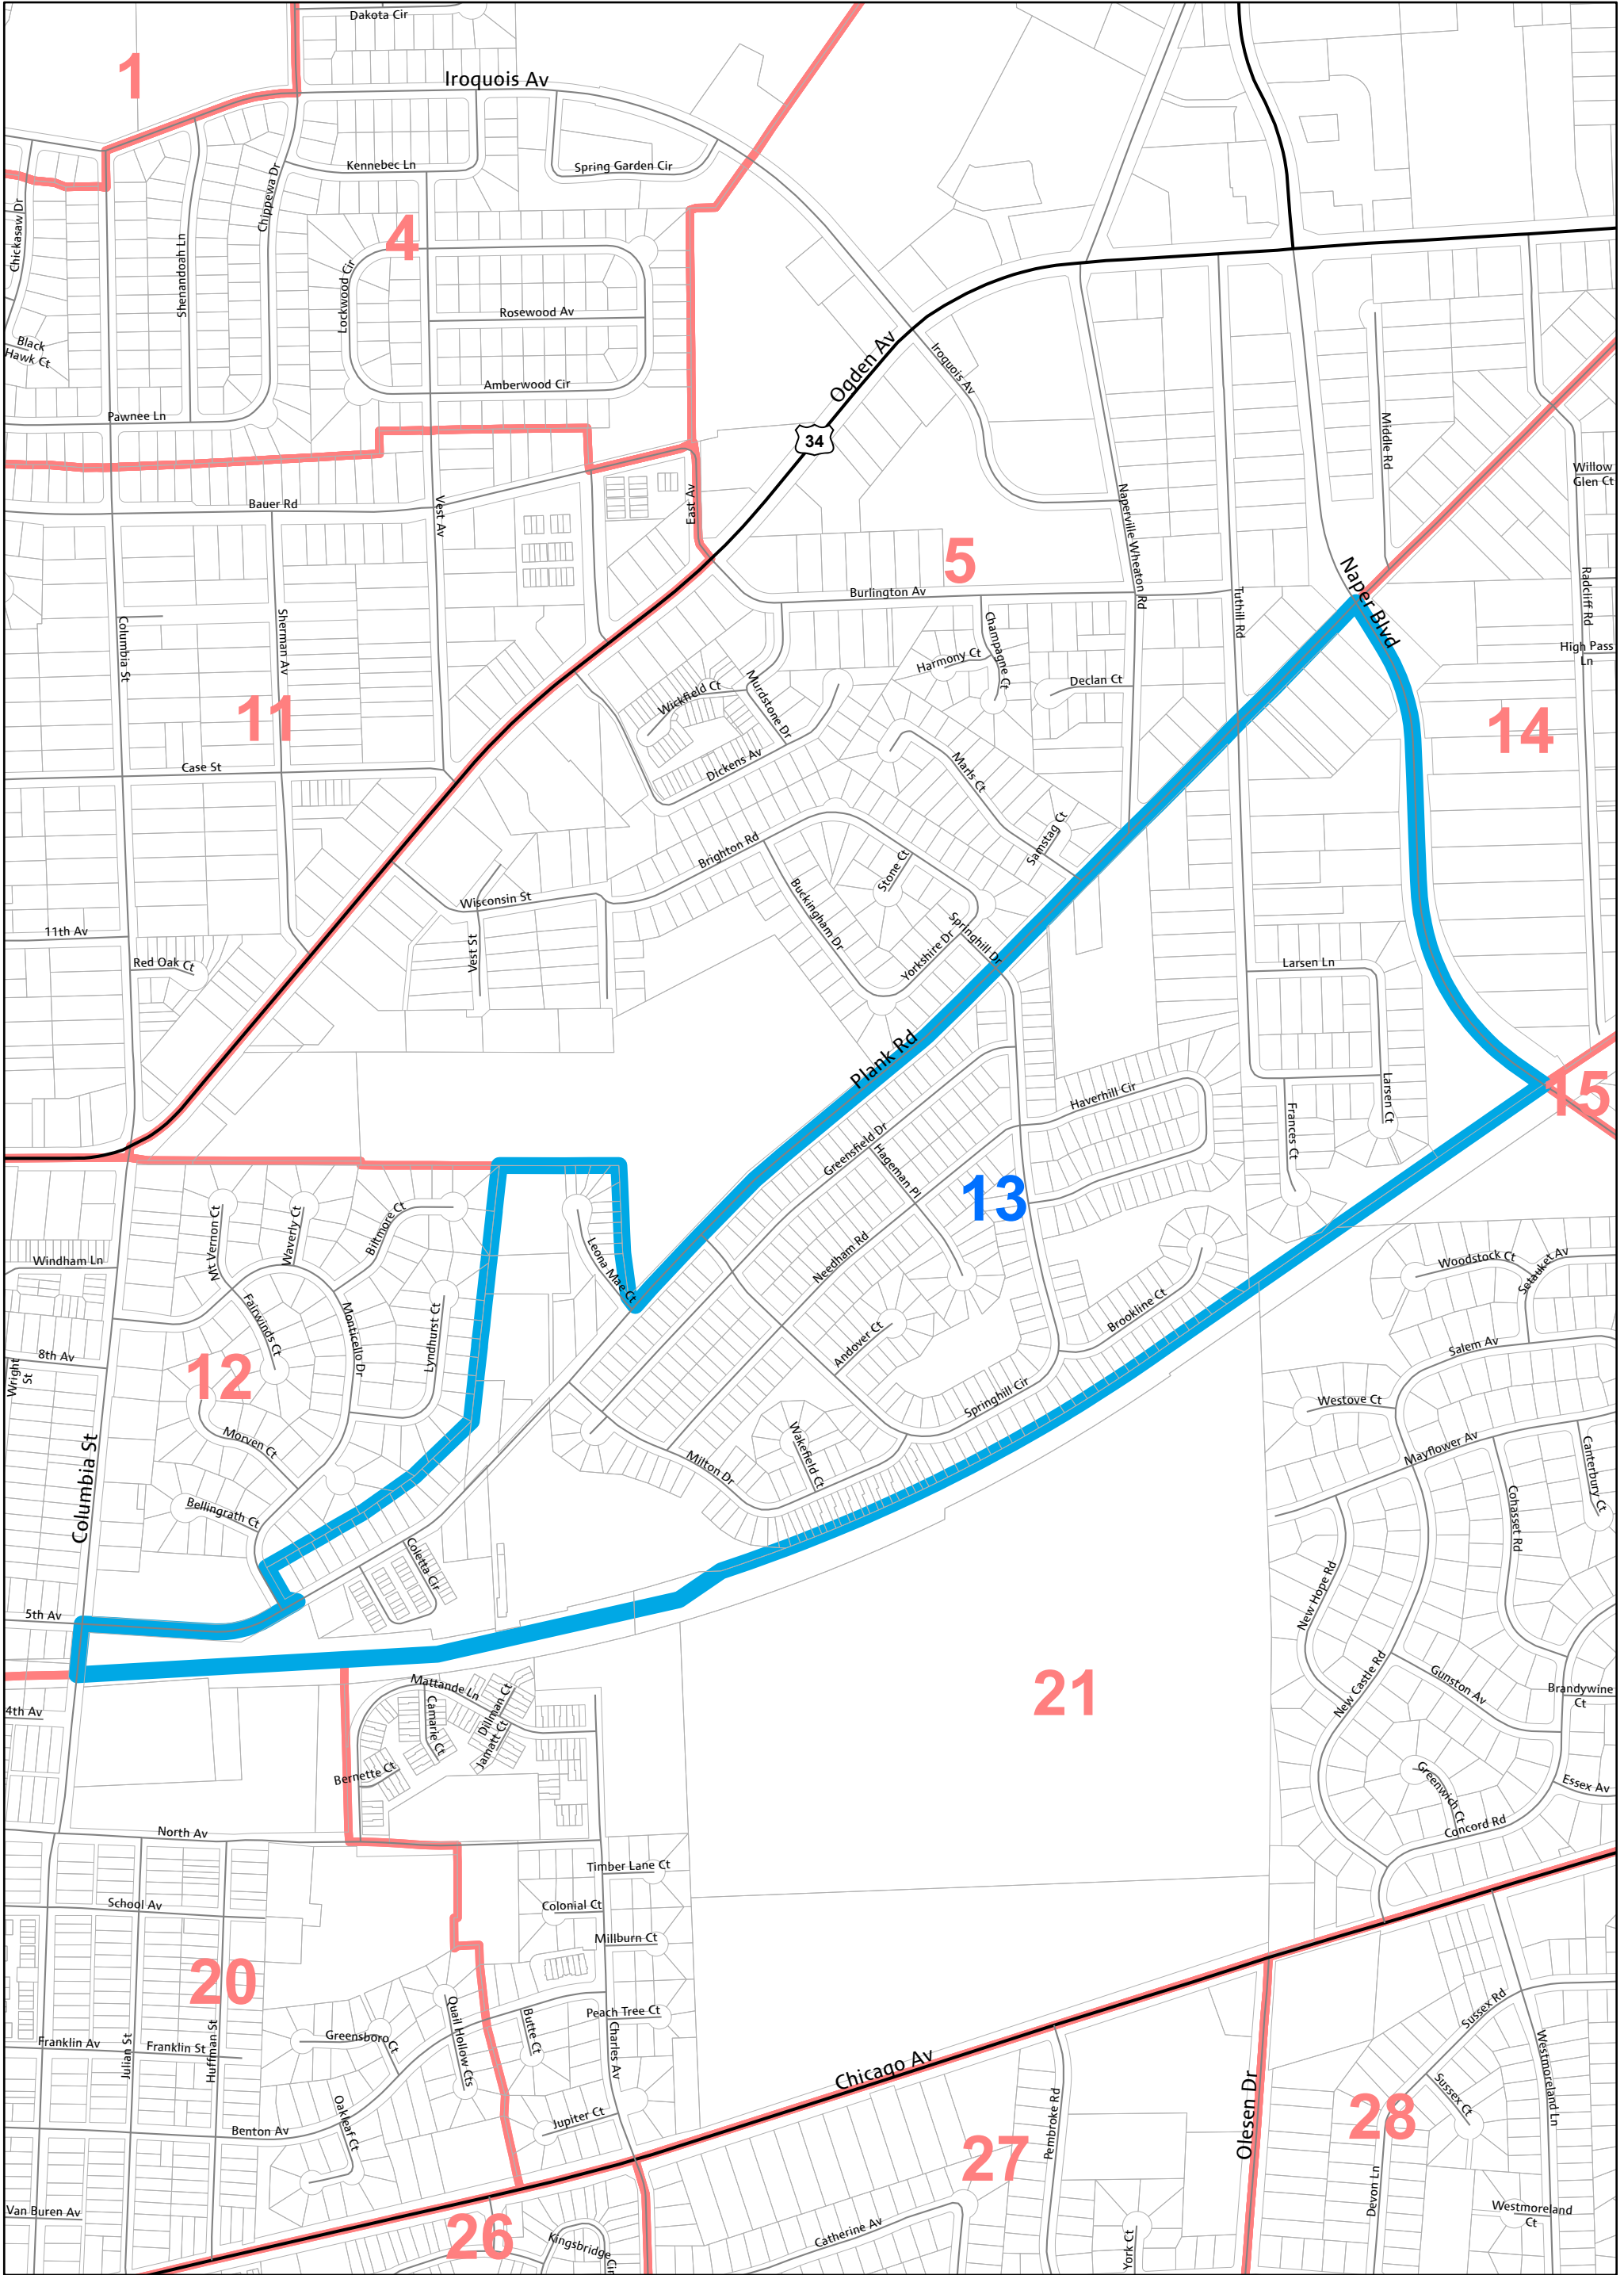

# Lisle 13

## Election Precincts

Revised: July 12, 2023

Revised: July 12, 2023  
Map produced on: 7/14/2023  
By DuPage County GIS