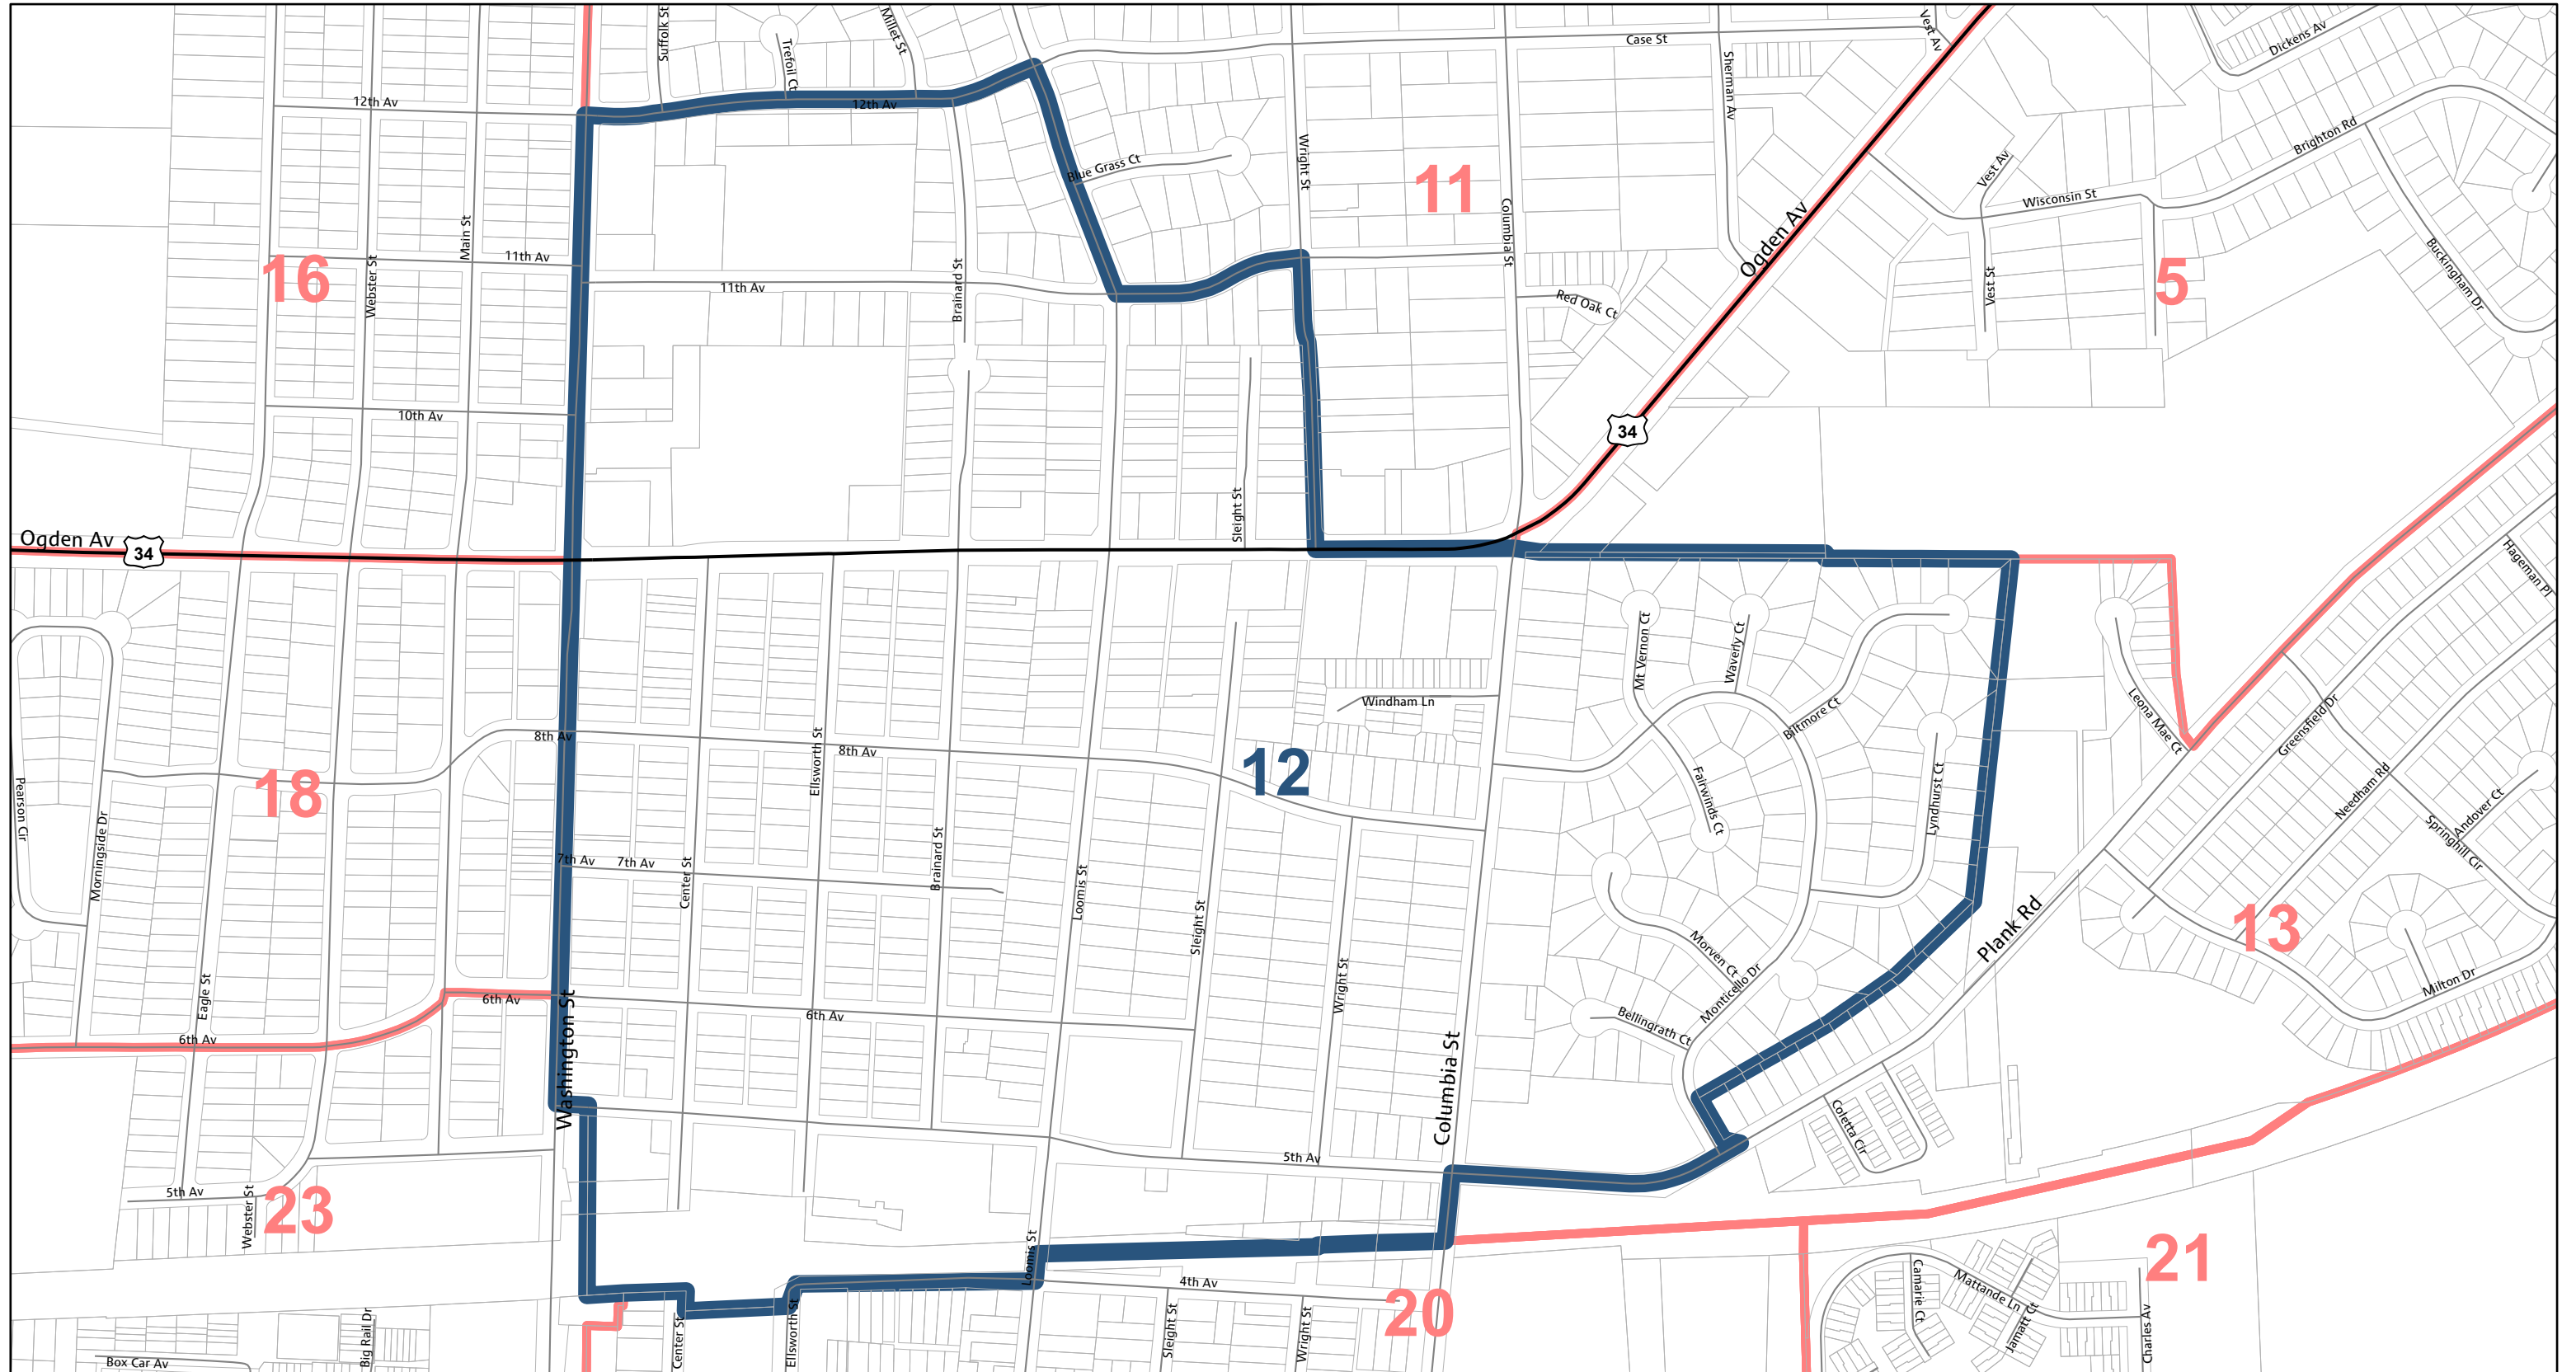

Lisle 12

Election Precincts

Revised: July 12, 2023
Map produced on: 7/14/2023
By DuPage County GIS