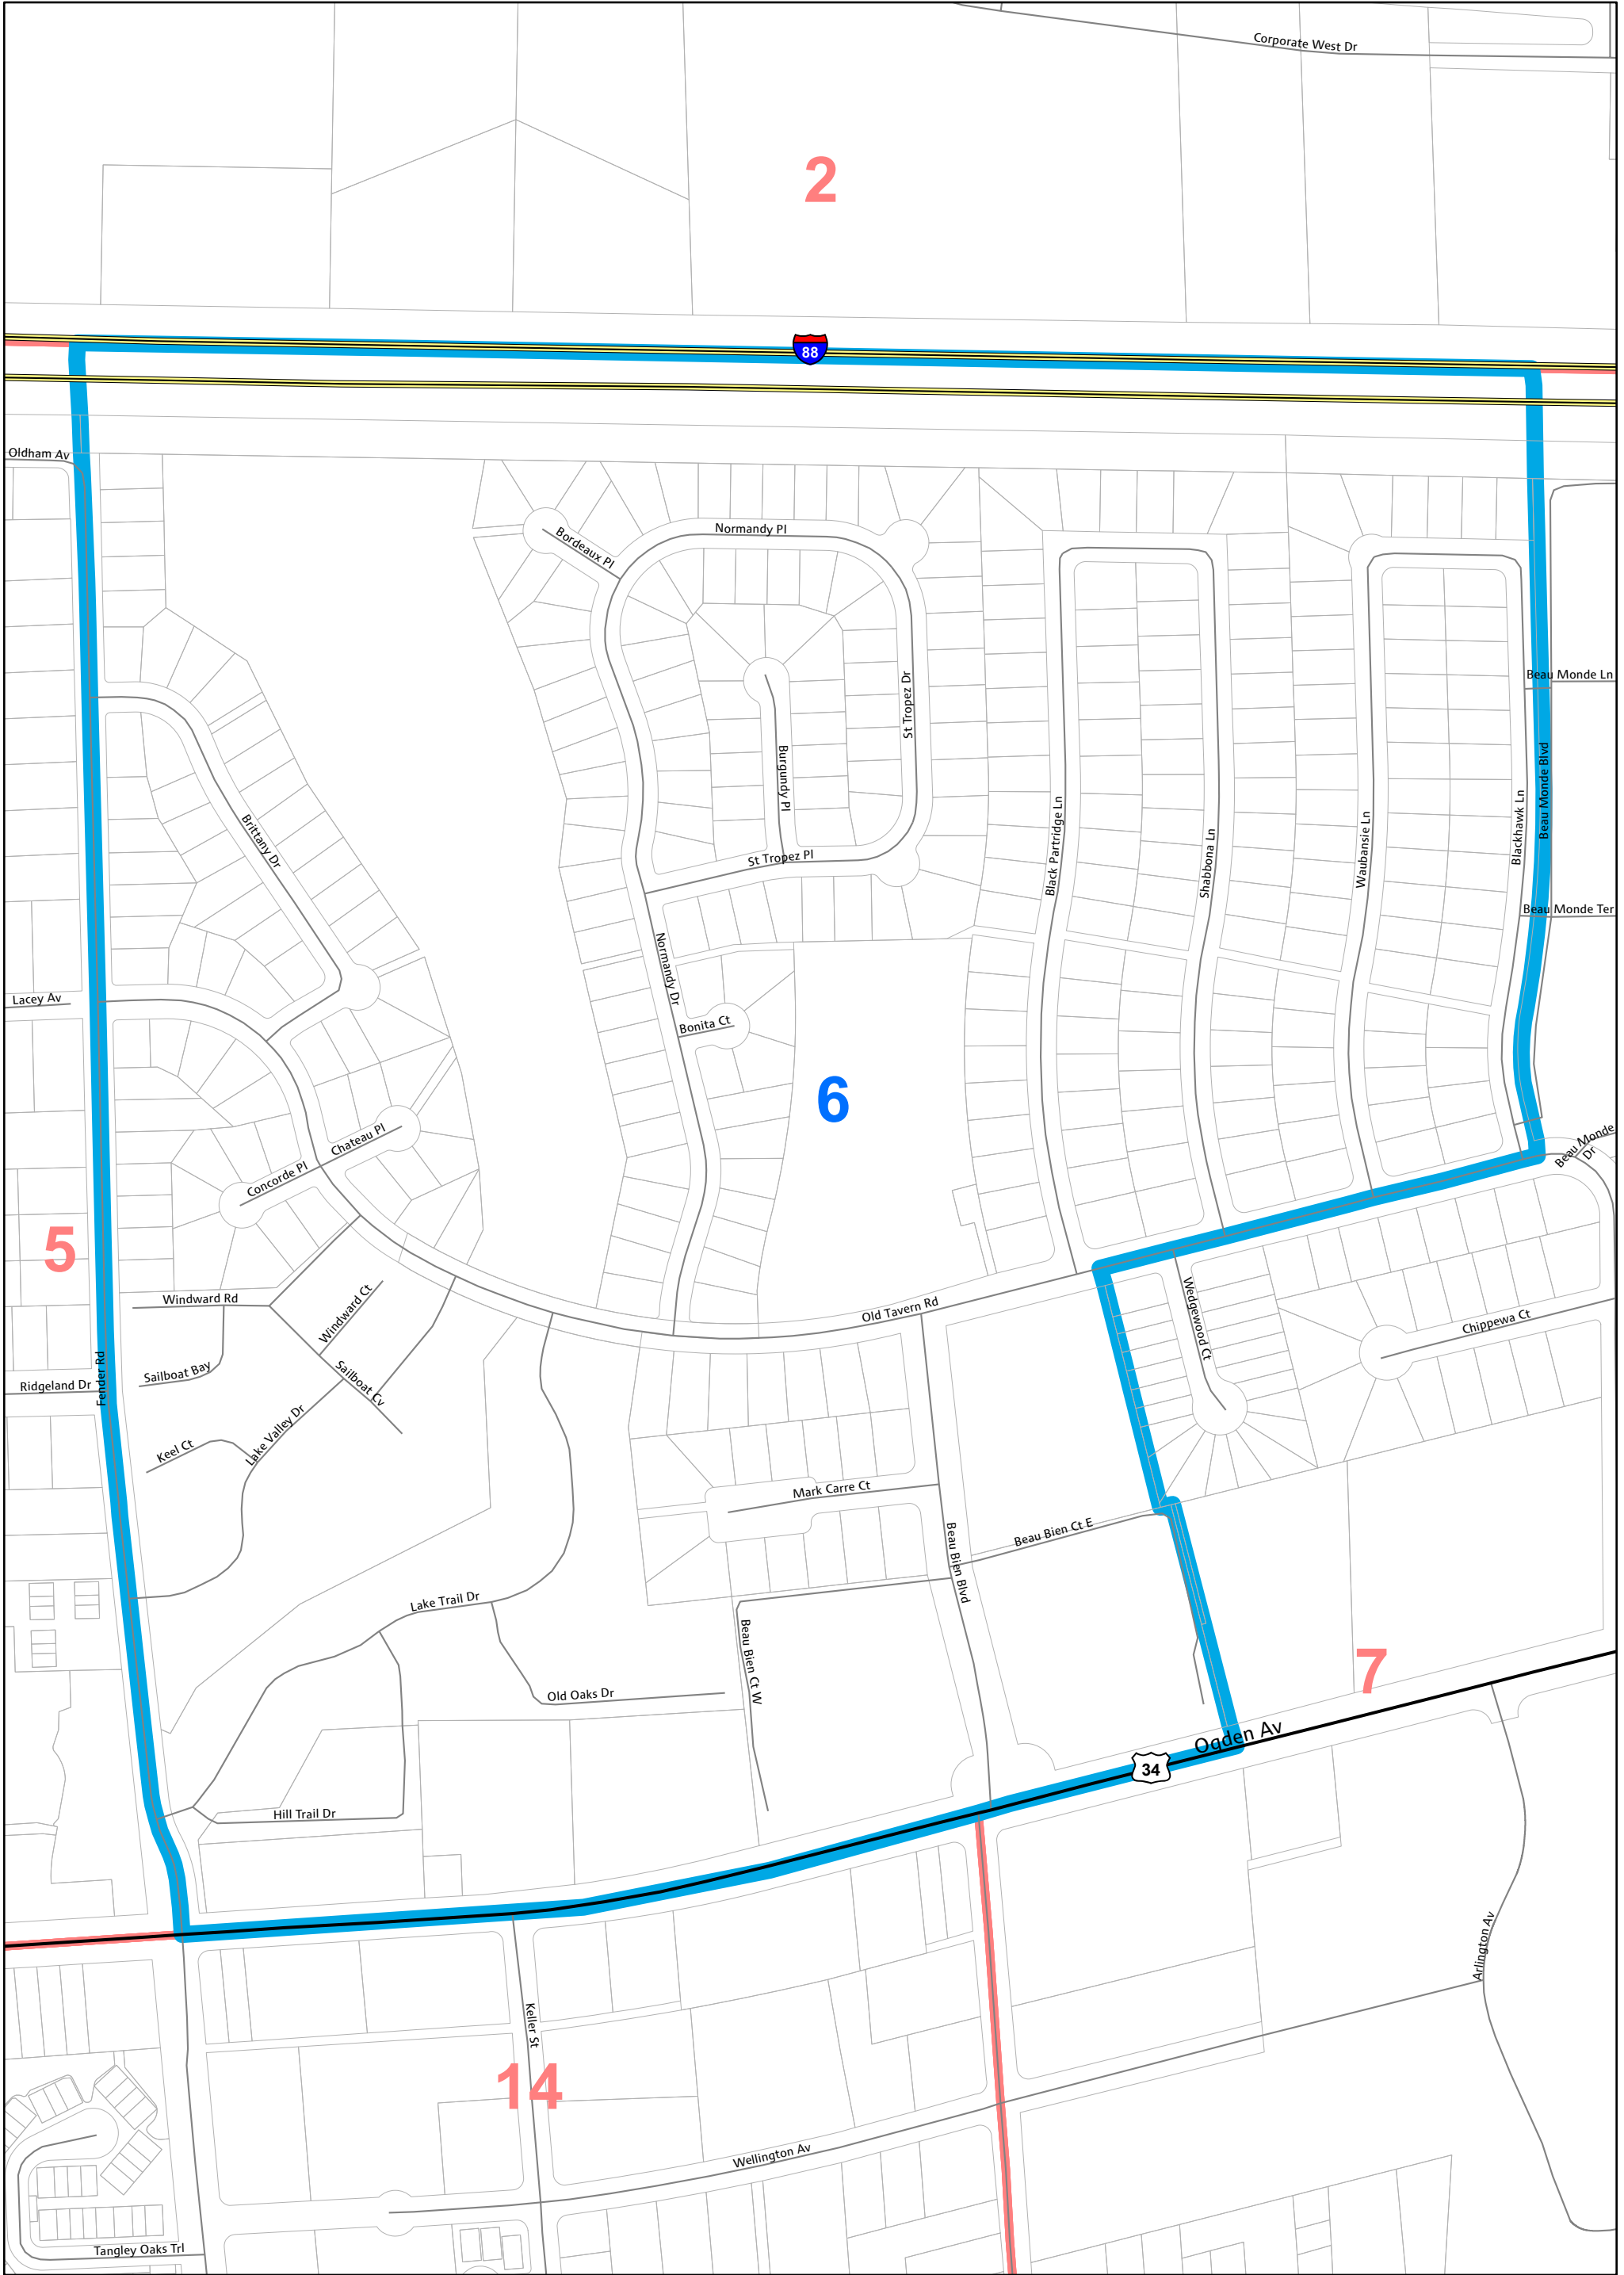

# Lisle 6

## Election Precincts

Revised: July 12, 2023

Revised: July 12, 2023  
Map produced on: 7/14/2023  
By DuPage County GIS