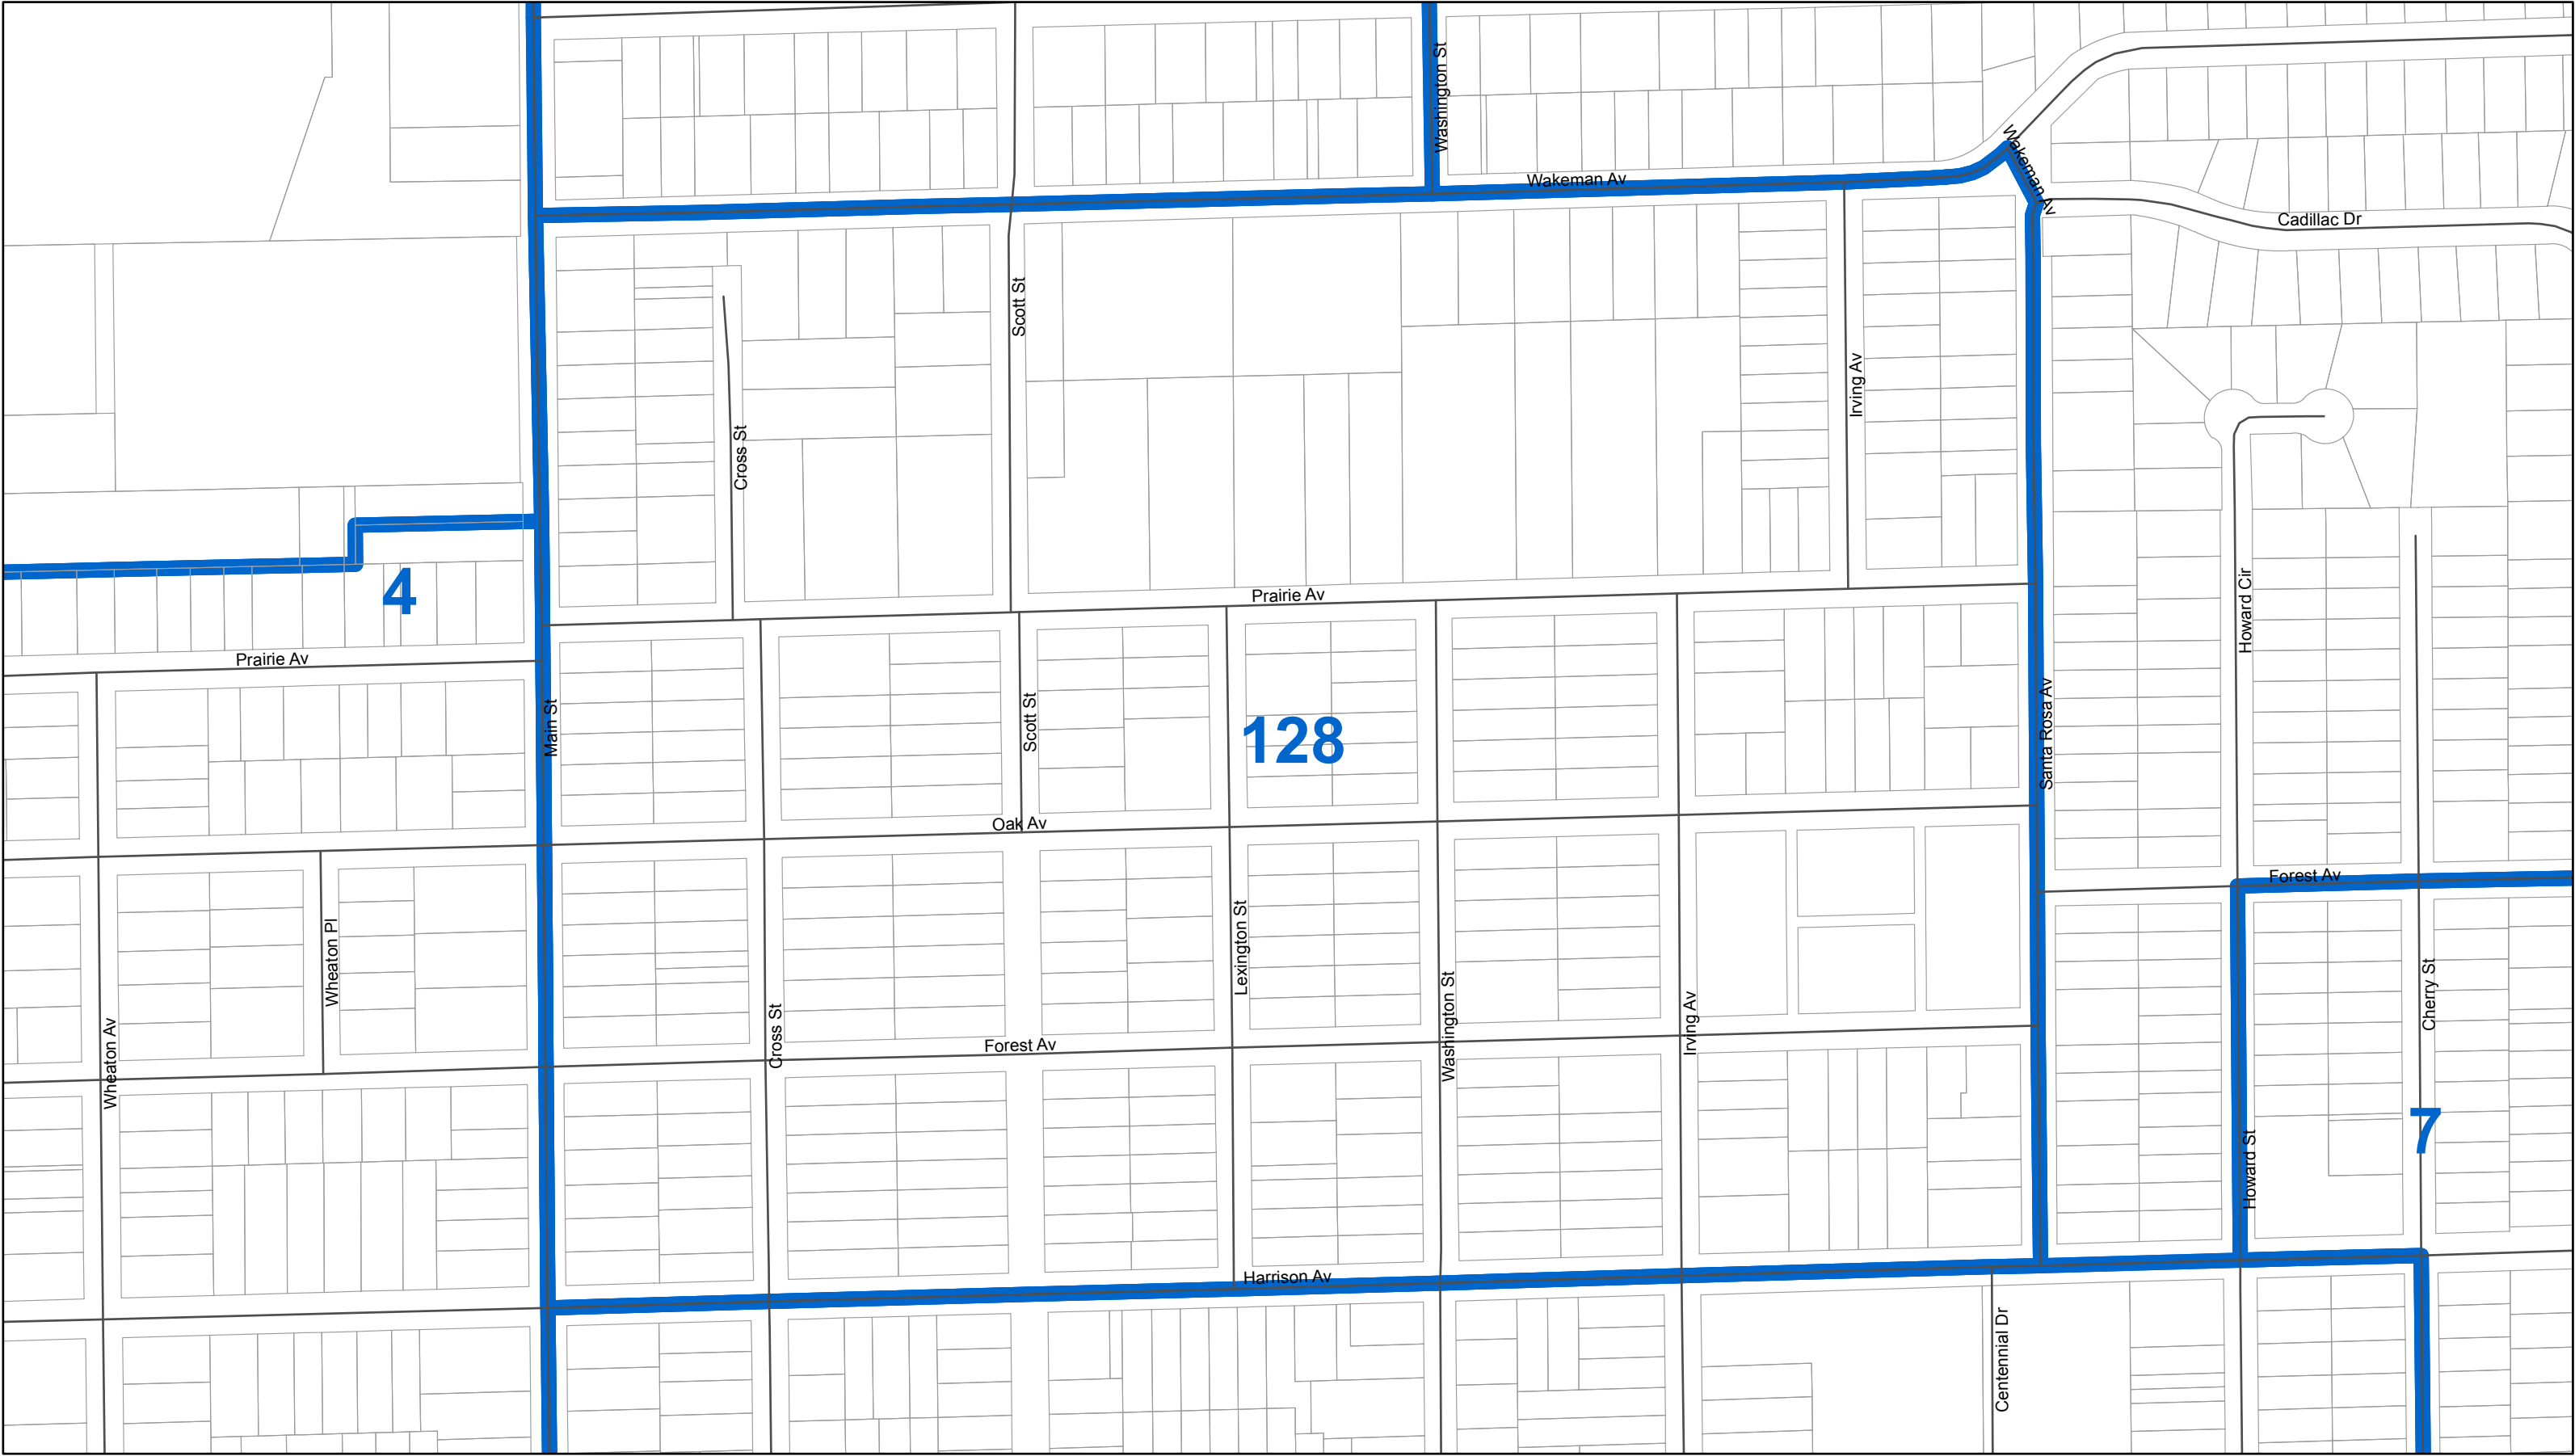

Milton 128

DuPage County Election Commission

Cathy Terrill
Chairperson

James S. Lowe
Vice Chair

John J Boske
Secretary

Joseph Sobecki
Executive Director

August 11, 2017
DISCLAIMER: The accuracy of this map is limited to quality of data contained in other public records. This is not a substitute for an actual field survey or field investigation.