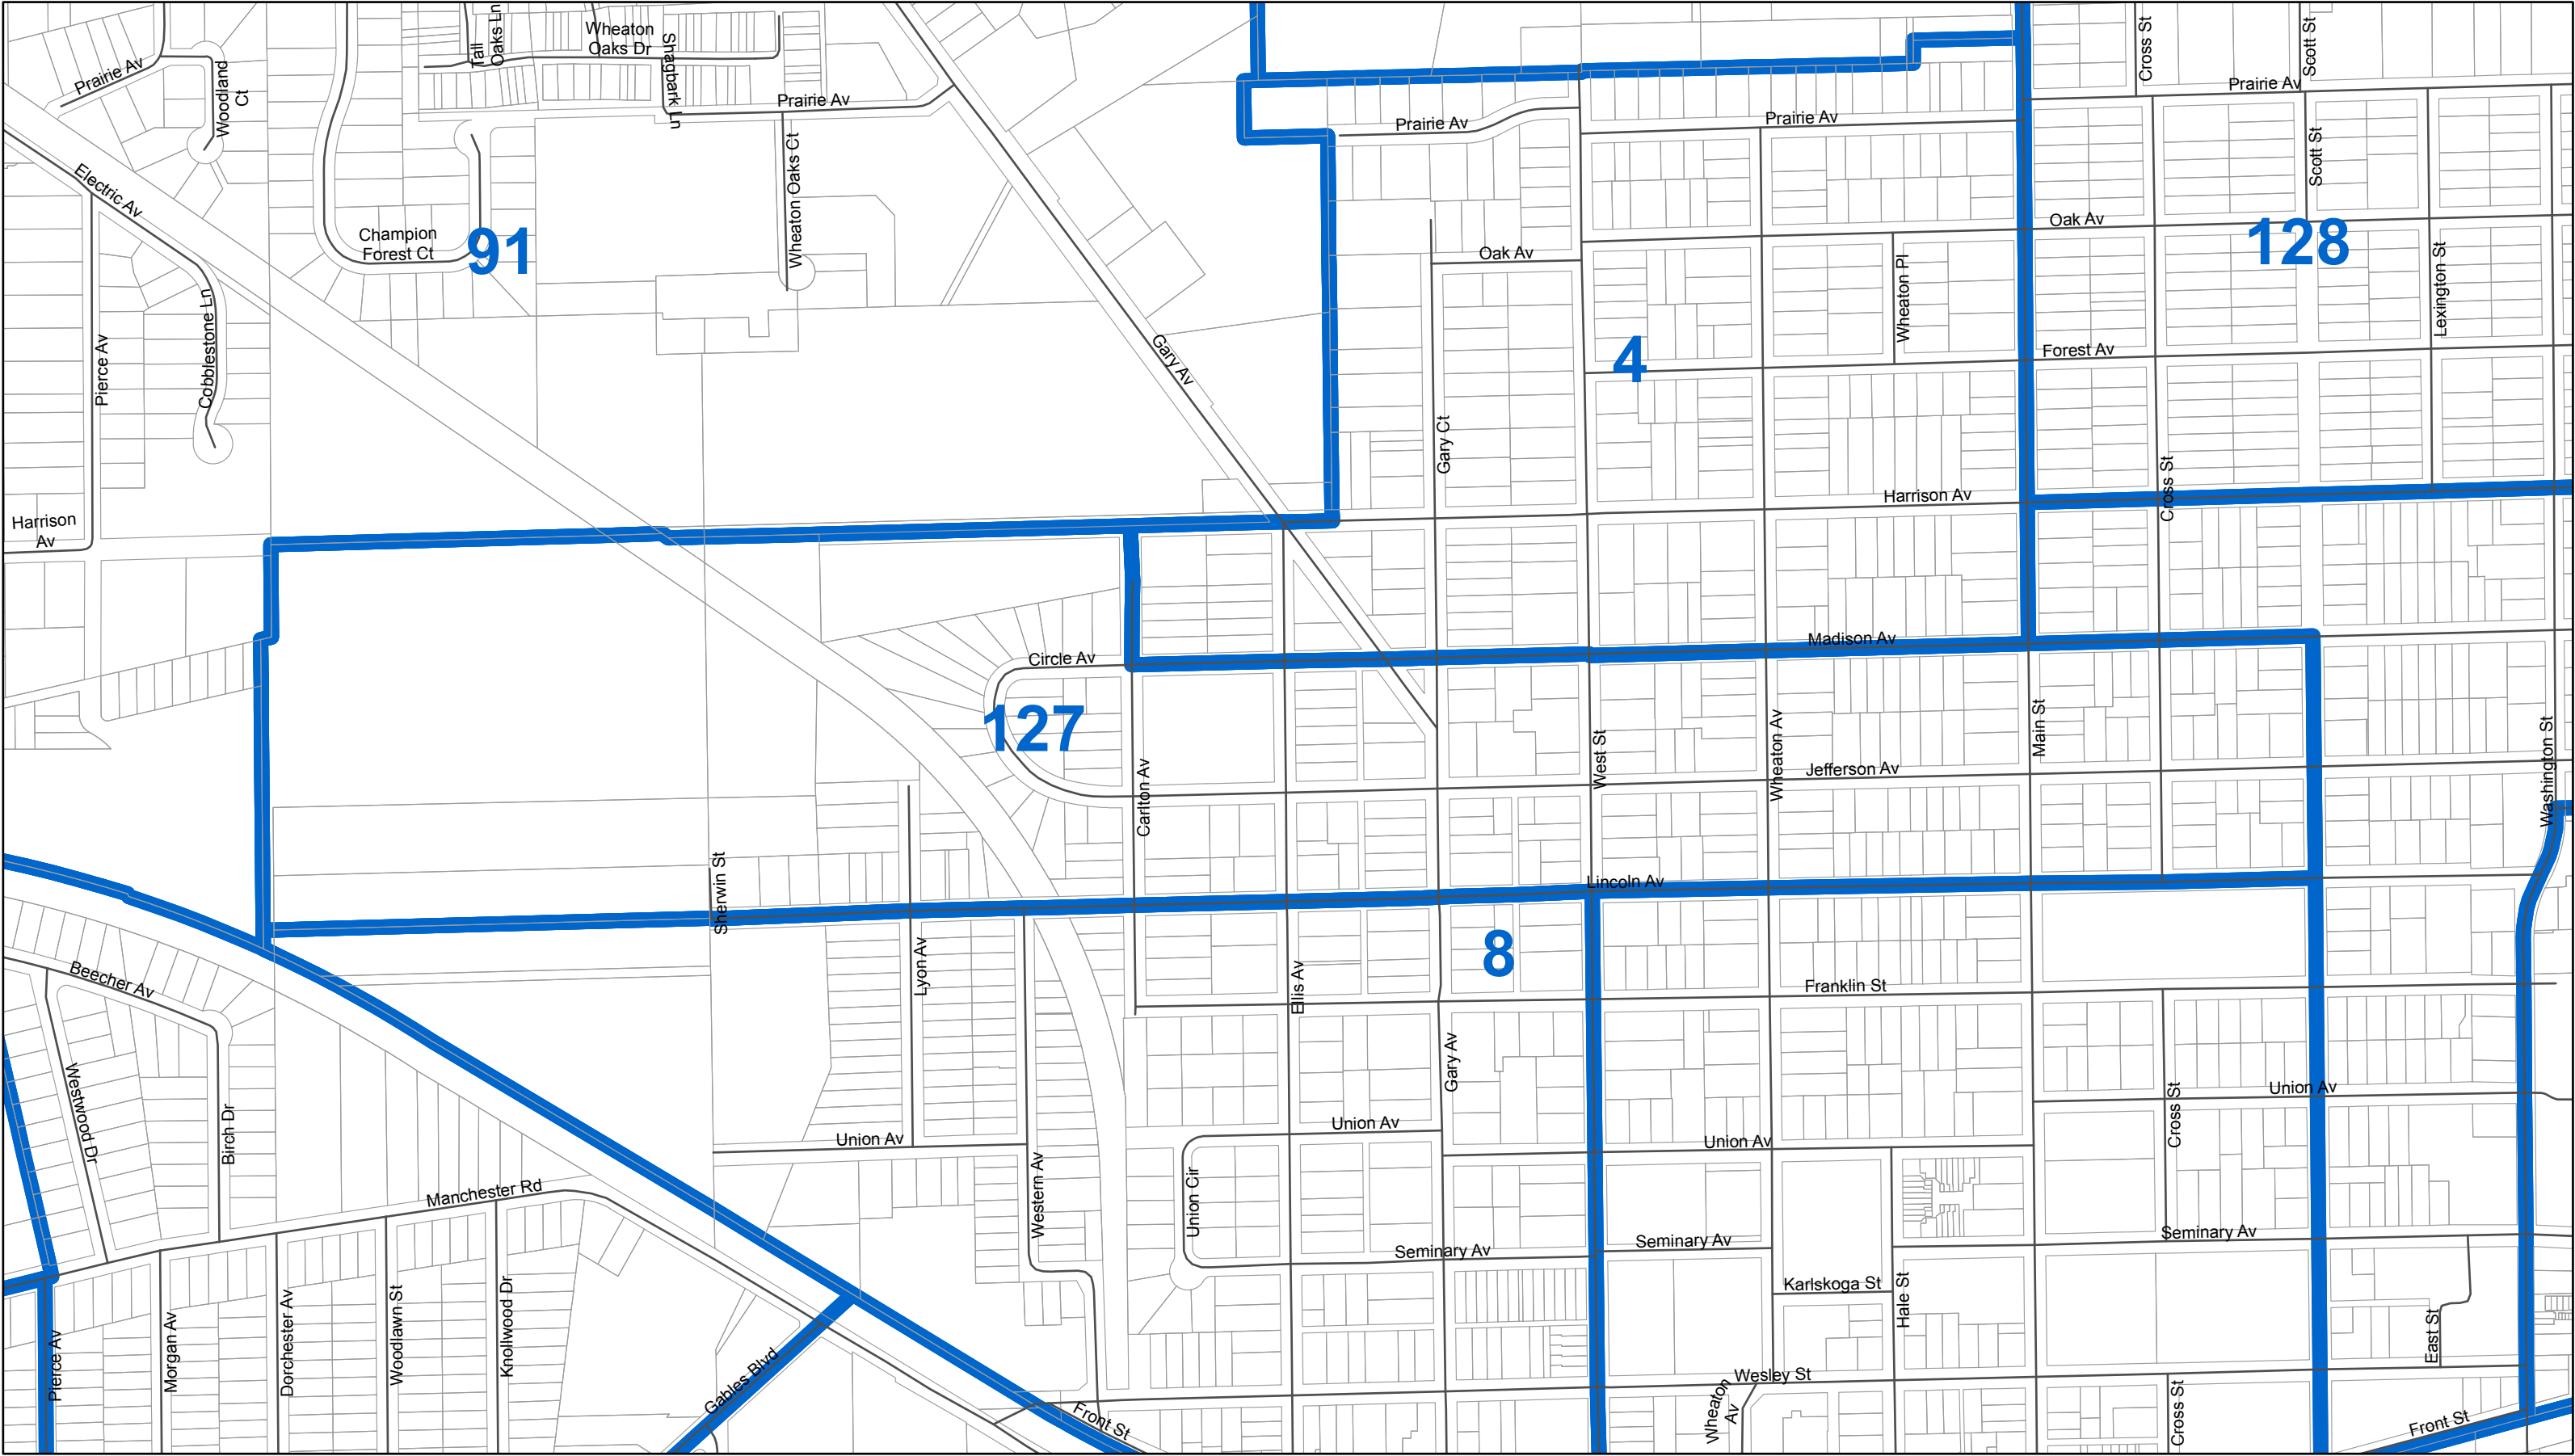

Milton 127

DuPage County Election Commission

Cathy Terrill
Chairperson

James S. Lowe
Vice Chair

John J Boske
Secretary

Joseph Sobecki
Executive Director

August 11, 2017
DISCLAIMER: The accuracy of this map is limited to quality of data contained in other public records. This is not a substitute for an actual field survey or field investigation.