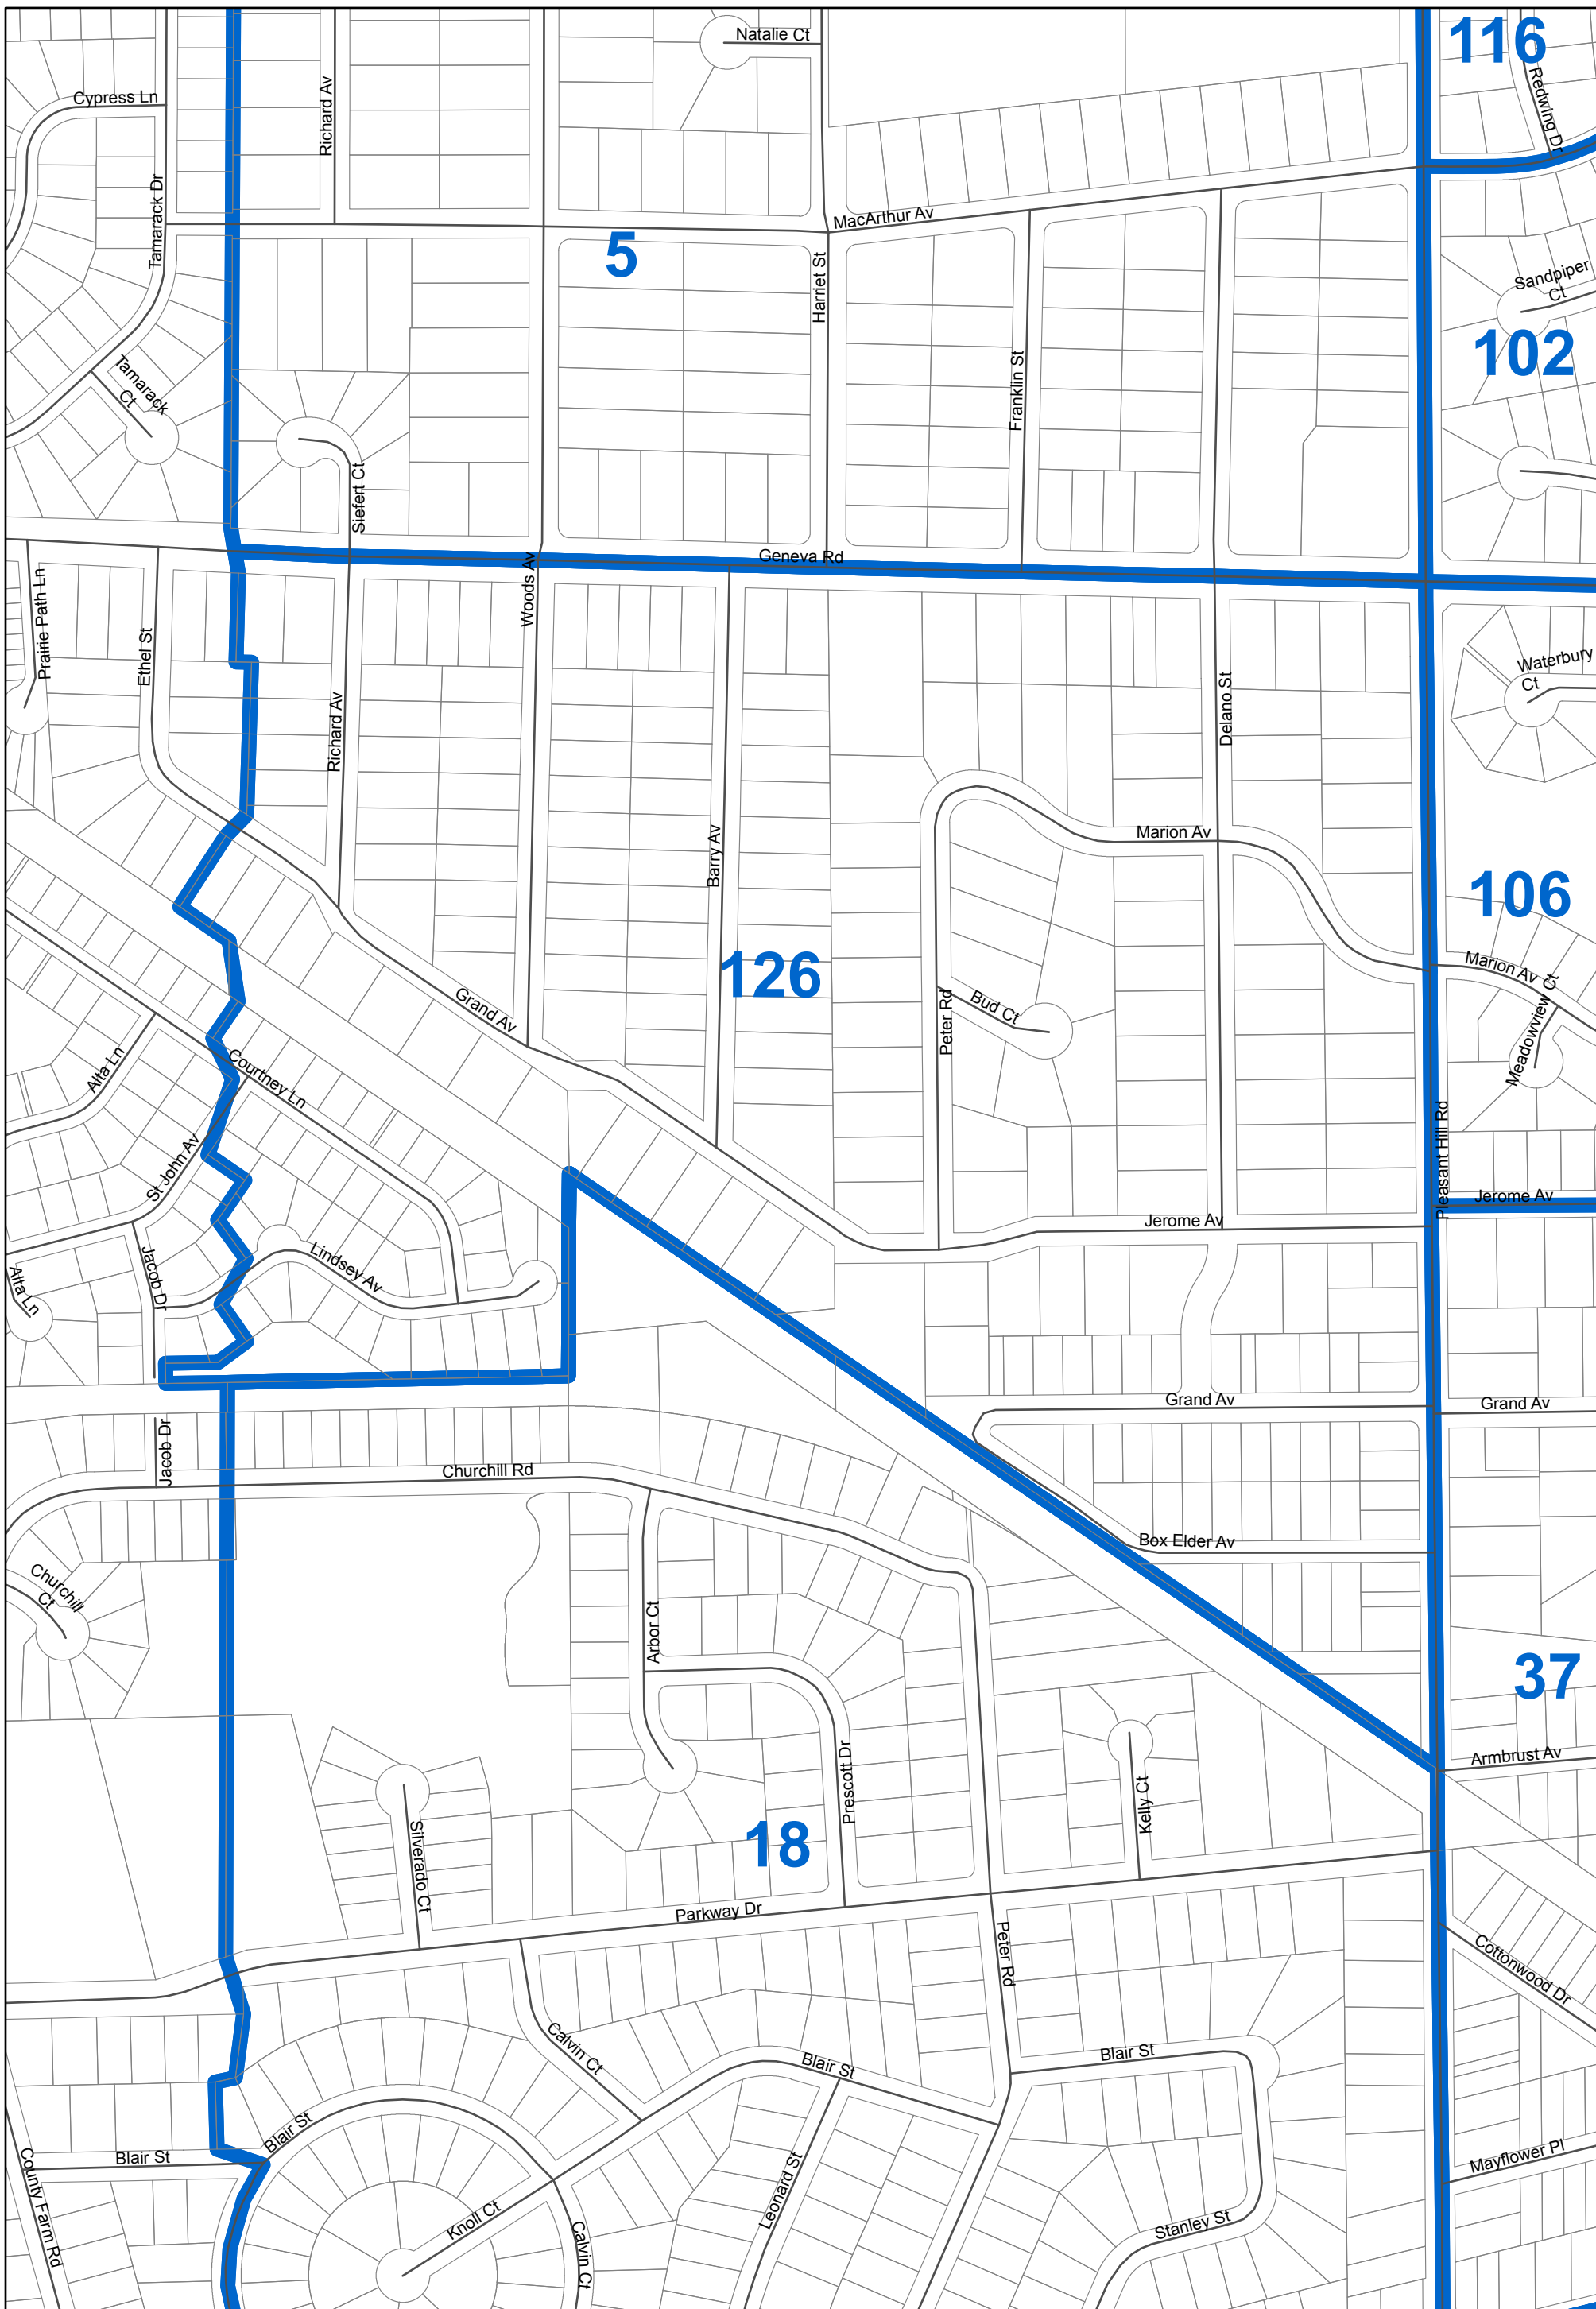

Milton 126

DuPage County Election Commission

Cathy Terrill
Chairperson

James S. Lowe
Vice Chair

John J Boske
Secretary

Joseph Sobecki
Executive Director

August 11, 2017

DISCLAIMER: The accuracy of this map is limited to quality of data contained in other public records. This is not a substitute for an actual field survey or field investigation.